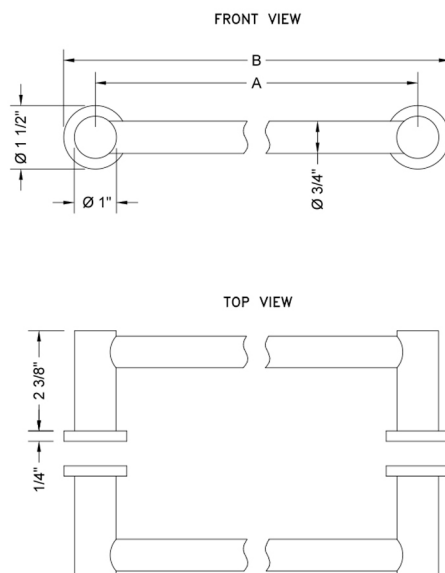

## 8" H40 Contempo II Back to Back Shower Door Pull

**Model #: H40-BB-8-**

### FEATURES:

- Can be mounted vertically or horizontally
- Can be used as a towel bar when mounted horizontally
- Not to be used as a grab bar
- All brass construction, full polished & plated
- Includes rubber gaskets for glass door installation
- Custom sizes available- Contact JACLO for pricing & availability

### SPECIFICATION DRAWING:

CONTEMPO BACK TO BACK DOOR HANDLES			
PART. #	SPECIFICS	A	B
H40-BB-XXX	6" C TO C	6"	7 1/2"
H40-BB-08-XXX	8" C TO C	8"	9 1/2"
H40-BB-12-XXX	12" C TO C	12"	13 1/2"
H40-BB-16-XXX	16" C TO C	16"	17 1/2"
H40-BB-18-XXX	18" C TO C	18"	19 1/2"
H40-BB-24-XXX	24" C TO C	24"	25 1/2"
H40-BB-32-XXX	32" C TO C	32"	33 1/2"