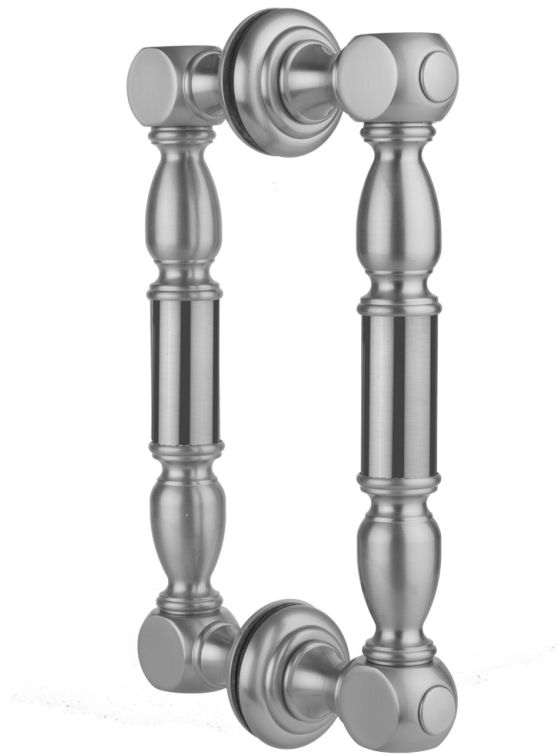

16" H20 Back to Back Shower Door Pull wth Finials

Model #: H20-BB-16-

FEATURES:

- Can be mounted vertically or horizontally
- Can be used as a towel bar when mounted horizontally
- Not to be used as a grab bar
- All brass construction, full polished & plated
- Includes rubber gaskets for glass door installation
- Custom sizes available- Contact JACLO for pricing & availability

AVAILABLE FINISHES:

Polished Chrome (PCH)	Satin Chrome (SC)	Bronze Umber (BU)
Satin Nickel (SN)	Pewter (PEW)	Caramel Bronze (CB)
Polished Nickel (PN)	Antique Brass (AB)	Antique Copper (ACU)
Oil-Rubbed Bronze (ORB)	Polished Brass (PB)	Polished Copper (PCU)
Vintage Bronze (VB)	Satin Brass (SB)	Rose Gold (RG)
Matte Black (MBK)	Satin Gold (SG)	Polished Gold (PG)
Black Nickel (BKN)	Bombay Gold (BG)	Jewelers Gold (JG)
Europa Bronze (EB)	White (WH)	Sedona Beige (SDB)
Tristan Brass (TB)	Unlacquered Brass (ULB)	Satin Cooper (SCU)