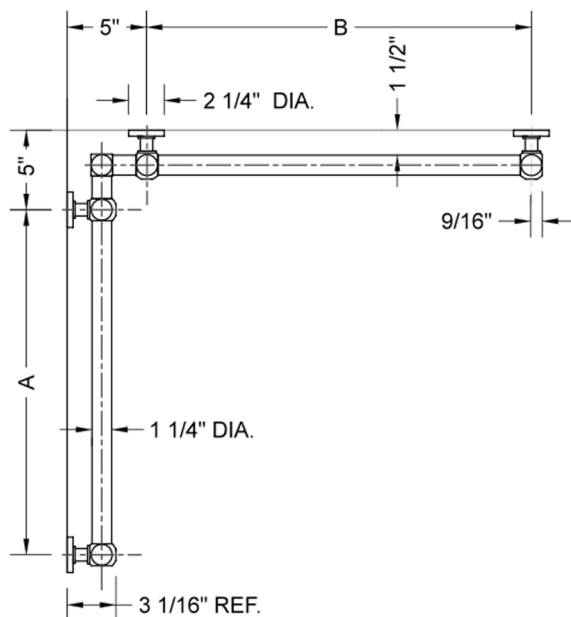

G70 16" x 36" Inside Corner Grab Bar

Model #: G70-16-36-IC-

FEATURES:

- ADA compliant when properly installed
- All brass construction, fully polished & plated
- All grab bars can be custom sized. Contact JACLO for pricing & availability
- Optional handshower sliders and toilet paper/wash cloth holders can be added only upon initial order
- Grab bars over 32" REQUIRE a middle post

SPECIFICATION DRAWING:

BRASS LUXURY GRAB BAR							
PART. #	DESCRIPTION	A	B	PART. #	DESCRIPTION	A	B
G70-12-12-IC	CENTER OF POST	12"	12"	G70-24-36-IC	CENTER OF POST	24"	36"
G70-12-16-IC	CENTER OF POST	12"	16"	G70-24-48-IC	CENTER OF POST	24"	48"
G70-12-24-IC	CENTER OF POST	12"	24"	G70-24-60-IC	CENTER OF POST	24"	60"
G70-12-32-IC	CENTER OF POST	12"	32"				
G70-12-36-IC	CENTER OF POST	12"	36"	G70-32-32-IC	CENTER OF POST	32"	32"
G70-12-48-IC	CENTER OF POST	12"	48"	G70-32-36-IC	CENTER OF POST	32"	36"
G70-12-60-IC	CENTER OF POST	12"	60"	G70-32-48-IC	CENTER OF POST	32"	48"
				G70-32-60-IC	CENTER OF POST	32"	60"
G70-16-16-IC	CENTER OF POST	16"	16"				
G70-16-24-IC	CENTER OF POST	16"	24"	G70-36-36-IC	CENTER OF POST	36"	36"
G70-16-32-IC	CENTER OF POST	16"	32"	G70-36-48-IC	CENTER OF POST	36"	48"
				G70-36-60-IC	CENTER OF POST	36"	60"
G70-16-36-IC	CENTER OF POST	16"	36"				
G70-16-48-IC	CENTER OF POST	16"	48"	G70-48-48-IC	CENTER OF POST	48"	48"
G70-16-60-IC	CENTER OF POST	16"	60"	G70-48-60-IC	CENTER OF POST	48"	60"
G70-24-24-IC	CENTER OF POST	24"	24"	G70-60-60-IC	CENTER OF POST	60"	60"
G70-24-32-IC	CENTER OF POST	24"	32"				