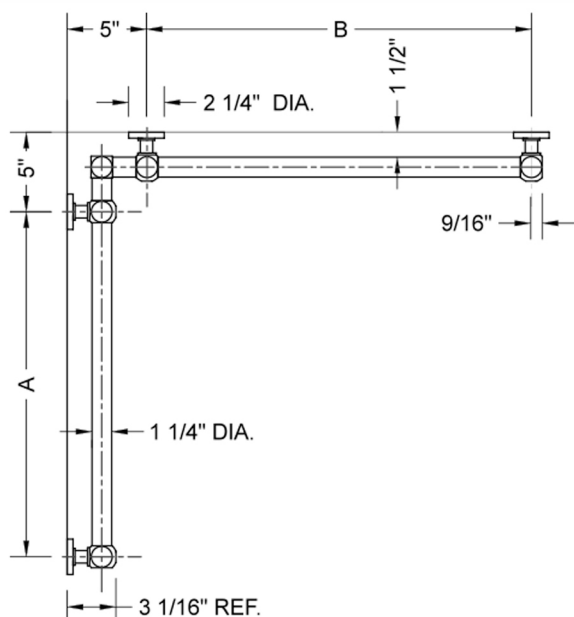

## G70 12" x 36" Inside Corner Grab Bar

Model #: G70-12-36-IC-

### FEATURES:

- ADA compliant when properly installed
- All brass construction, fully polished & plated
- All grab bars can be custom sized. Contact JACLO for pricing & availability
- Optional handshower sliders and toilet paper/wash cloth holders can be added only upon initial order
- Grab bars over 32" REQUIRE a middle post

### SPECIFICATION DRAWING:

BRASS LUXURY GRAB BAR							
PART. #	DESCRIPTION	A	B	PART. #	DESCRIPTION	A	B
G70-12-12-IC	CENTER OF POST	12"	12"	G70-24-36-IC	CENTER OF POST	24"	36"
G70-12-16-IC	CENTER OF POST	12"	16"	G70-24-48-IC	CENTER OF POST	24"	48"
G70-12-24-IC	CENTER OF POST	12"	24"	G70-24-60-IC	CENTER OF POST	24"	60"
G70-12-32-IC	CENTER OF POST	12"	32"				
				G70-32-32-IC	CENTER OF POST	32"	32"
G70-12-36-IC	CENTER OF POST	12"	36"	G70-32-36-IC	CENTER OF POST	32"	36"
G70-12-48-IC	CENTER OF POST	12"	48"	G70-32-48-IC	CENTER OF POST	32"	48"
G70-12-60-IC	CENTER OF POST	12"	60"	G70-32-60-IC	CENTER OF POST	32"	60"
G70-16-16-IC	CENTER OF POST	16"	16"	G70-36-36-IC	CENTER OF POST	36"	36"
G70-16-24-IC	CENTER OF POST	16"	24"	G70-36-48-IC	CENTER OF POST	36"	48"
G70-16-32-IC	CENTER OF POST	16"	32"	G70-36-60-IC	CENTER OF POST	36"	60"
G70-16-36-IC	CENTER OF POST	16"	36"	G70-48-48-IC	CENTER OF POST	48"	48"
G70-16-48-IC	CENTER OF POST	16"	48"	G70-48-60-IC	CENTER OF POST	48"	60"
G70-16-60-IC	CENTER OF POST	16"	60"				
				G70-60-60-IC	CENTER OF POST	60"	60"
G70-24-24-IC	CENTER OF POST	24"	24"				
G70-24-32-IC	CENTER OF POST	24"	32"				