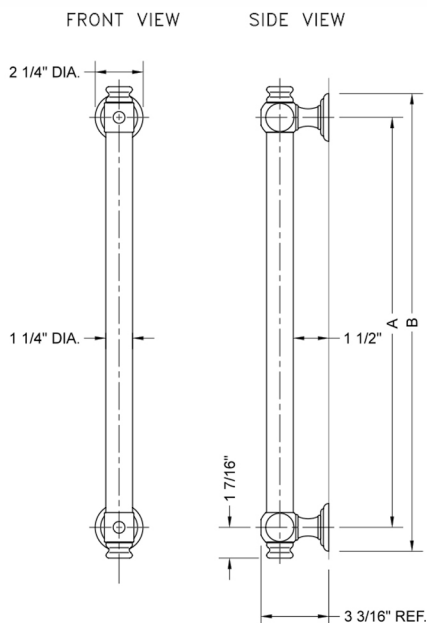

## 60" G60 Straight Grab Bar

Model #: **G60-60-**

### FEATURES:

- ADA compliant when properly installed
- All brass construction, fully polished & plated
- All grab bars can be custom sized. Contact JACLO for pricing & availability
- Optional handshower sliders and toilet paper/wash cloth holders can be added only upon initial order
- Grab bars over 32" REQUIRE a middle post

### SPECIFICATION DRAWING:

BRASS LUXURY GRAB BAR			
PART. #	DESCRIPTION	A	B
G60-12-XX	12" CENTER TO CENTER	12"	14 1/4"
G60-16-XX	16" CENTER TO CENTER	16"	18 1/4"
G60-18-XX	18" CENTER TO CENTER	18"	20 1/4"
G60-24-XX	24" CENTER TO CENTER	24"	24 1/4"
G60-32-XX	32" CENTER TO CENTER	32"	34 1/4"
*NOTE: GRAB BARS OVER 32" REQUIRE A MIDDLE POST			
G60-36-XX	36" CENTER TO CENTER	36"	38 1/4"
G60-42-XX	42" CENTER TO CENTER	42"	44 1/4"
G60-48-XX	48" CENTER TO CENTER	48"	50 1/4"
G60-60-XX	60" CENTER TO CENTER	60"	62 1/4"