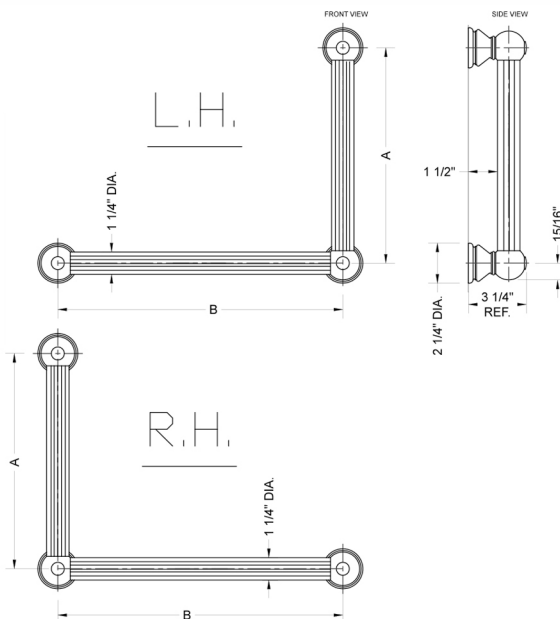

## G33 32H x 24W 90° Right Hand Grab Bar

Model #: **G33-32H-24W-RH-**

### FEATURES:

- ADA compliant when properly installed
- All brass construction, fully polished & plated
- All grab bars can be custom sized. Contact JACLO for pricing & availability
- Optional handshower sliders and toilet paper/wash cloth holders can be added only upon initial order
- Grab bars over 32" REQUIRE a middle post

### SPECIFICATION DRAWING:

BRASS LUXURY GRAB BAR			
PART. #	DESCRIPTION	A H	B W
G33-12H-12W	CENTER TO CENTER	12"	12"
G33-12H-16W	CENTER TO CENTER	12"	16"
G33-12H-24W	CENTER TO CENTER	12"	24"
G33-12H-32W	CENTER TO CENTER	12"	32"
G33-16H-12W	CENTER TO CENTER	16"	12"
G33-16H-16W	CENTER TO CENTER	16"	16"
G33-16H-24W	CENTER TO CENTER	16"	24"
G33-16H-32W	CENTER TO CENTER	16"	32"
G33-24H-12W	CENTER TO CENTER	24"	12"
G33-24H-16W	CENTER TO CENTER	24"	16"
G33-24H-24W	CENTER TO CENTER	24"	24"
G33-24H-32W	CENTER TO CENTER	24"	32"
G33-32H-12W	CENTER TO CENTER	32"	12"
G33-32H-16W	CENTER TO CENTER	32"	16"
G33-32H-24W	CENTER TO CENTER	32"	24"
G33-32H-32W	CENTER TO CENTER	32"	32"