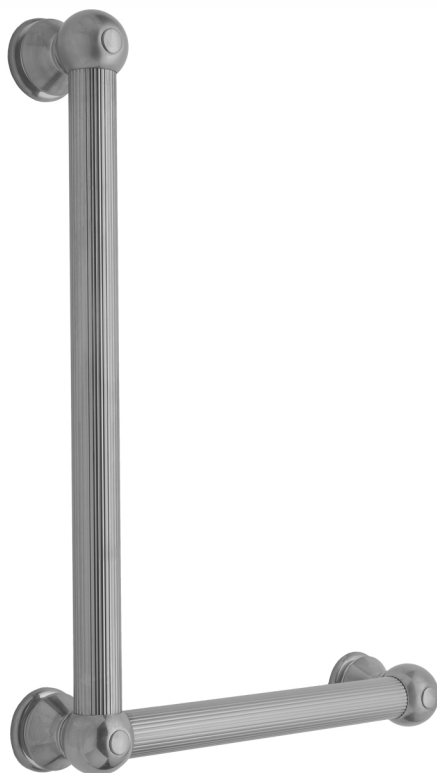

## G33 32H x 24W 90° Right Hand Grab Bar

Model #: **G33-32H-24W-RH-**

### FEATURES:

- ADA compliant when properly installed
- All brass construction, fully polished & plated
- All grab bars can be custom sized. Contact JACLO for pricing & availability
- Optional handshower sliders and toilet paper/wash cloth holders can be added only upon initial order
- Grab bars over 32" REQUIRE a middle post

### AVAILABLE FINISHES:

Polished Chrome (PCH)	Satin Chrome (SC)	Bronze Umber (BU)
Satin Nickel (SN)	Pewter (PEW)	Caramel Bronze (CB)
Polished Nickel (PN)	Antique Brass (AB)	Antique Copper (ACU)
Oil-Rubbed Bronze (ORB)	Polished Brass (PB)	Polished Copper (PCU)
Vintage Bronze (VB)	Satin Brass (SB)	Rose Gold (RG)
Matte Black (MBK)	Satin Gold (SG)	Polished Gold (PG)
Black Nickel (BKN)	Bombay Gold (BG)	Jewelers Gold (JG)
Europa Bronze (EB)	White (WH)	Sedona Beige (SDB)
Tristan Brass (TB)	Unlacquered Brass (ULB)	Satin Cooper (SCU)

### SPECIFICATION DRAWING:

BRASS LUXURY GRAB BAR			
PART. #	DESCRIPTION	A H	B W
G33-12H-12W	CENTER TO CENTER	12"	12"
G33-12H-16W	CENTER TO CENTER	12"	16"
G33-12H-24W	CENTER TO CENTER	12"	24"
G33-12H-32W	CENTER TO CENTER	12"	32"
G33-16H-12W	CENTER TO CENTER	16"	12"
G33-16H-16W	CENTER TO CENTER	16"	16"
G33-16H-24W	CENTER TO CENTER	16"	24"
G33-16H-32W	CENTER TO CENTER	16"	32"
G33-24H-12W	CENTER TO CENTER	24"	12"
G33-24H-16W	CENTER TO CENTER	24"	16"
G33-24H-24W	CENTER TO CENTER	24"	24"
G33-24H-32W	CENTER TO CENTER	24"	32"
G33-32H-12W	CENTER TO CENTER	32"	12"
G33-32H-16W	CENTER TO CENTER	32"	16"
G33-32H-24W	CENTER TO CENTER	32"	24"
G33-32H-32W	CENTER TO CENTER	32"	32"