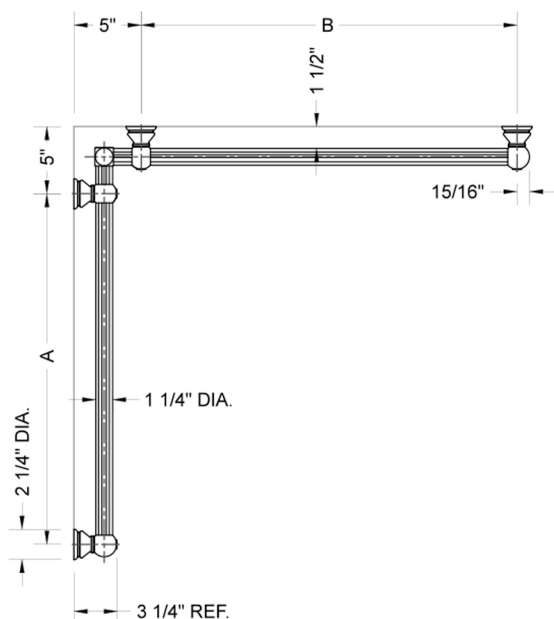

G33 16" x 16" Inside Corner Grab Bar

Model #: **G33-16-16-IC-**

FEATURES:

- ADA compliant when properly installed
- All brass construction, fully polished & plated
- All grab bars can be custom sized. Contact JACLO for pricing & availability
- Optional handshower sliders and toilet paper/wash cloth holders can be added only upon initial order
- Grab bars over 32" REQUIRE a middle post

SPECIFICATION DRAWING:

BRASS LUXURY GRAB BAR							
PART. #	DESCRIPTION	A	B	PART. #	DESCRIPTION	A	B
G33-12-12-IC	CENTER OF POST	12"	12"	G33-24-36-IC	CENTER OF POST	24"	36"
G33-12-16-IC	CENTER OF POST	12"	16"	G33-24-48-IC	CENTER OF POST	24"	48"
G33-12-24-IC	CENTER OF POST	12"	24"	G33-24-60-IC	CENTER OF POST	24"	60"
G33-12-32-IC	CENTER OF POST	12"	32"				
				G33-32-32-IC	CENTER OF POST	32"	32"
G33-12-36-IC	CENTER OF POST	12"	36"	G33-32-36-IC	CENTER OF POST	32"	36"
G33-12-48-IC	CENTER OF POST	12"	48"	G33-32-48-IC	CENTER OF POST	32"	48"
G33-12-60-IC	CENTER OF POST	12"	60"	G33-32-60-IC	CENTER OF POST	32"	60"
G33-16-16-IC	CENTER OF POST	16"	16"	G33-36-36-IC	CENTER OF POST	36"	36"
G33-16-24-IC	CENTER OF POST	16"	24"	G33-36-48-IC	CENTER OF POST	36"	48"
G33-16-32-IC	CENTER OF POST	16"	32"	G33-36-60-IC	CENTER OF POST	36"	60"
G33-16-36-IC	CENTER OF POST	16"	36"	G33-48-48-IC	CENTER OF POST	48"	48"
G33-16-48-IC	CENTER OF POST	16"	48"	G33-48-60-IC	CENTER OF POST	48"	60"
G33-16-60-IC	CENTER OF POST	16"	60"				
				G33-60-60-IC	CENTER OF POST	60"	60"
G33-24-24-IC	CENTER OF POST	24"	24"				
G33-24-32-IC	CENTER OF POST	24"	32"				