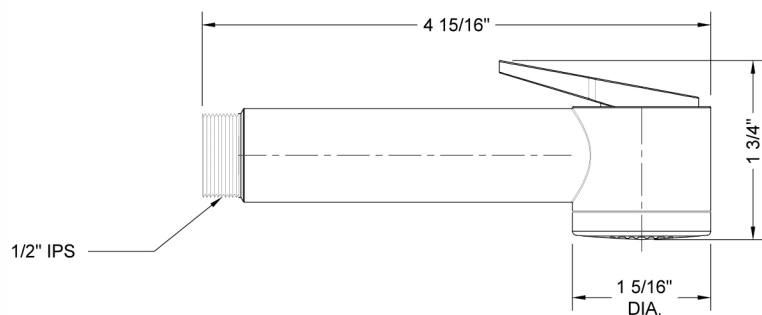

Paloma Bidet - 2.0 GPM

Model #: B042-2.0-

FEATURES:

- Power spray bidet handshower
- 1/2" Male threads
- Light weight ABS design
- On/off trigger operation
- Note:
 - Separate shut off valve required when installing this item
 - Water must be turned off when not in use

SPECIFICATION DRAWING:

SPRAY PATTERNS:

Power Spray

COMPLIANCES:

CEC

Complies with: ASME A112.18.1-2012/CSA B125.1-12