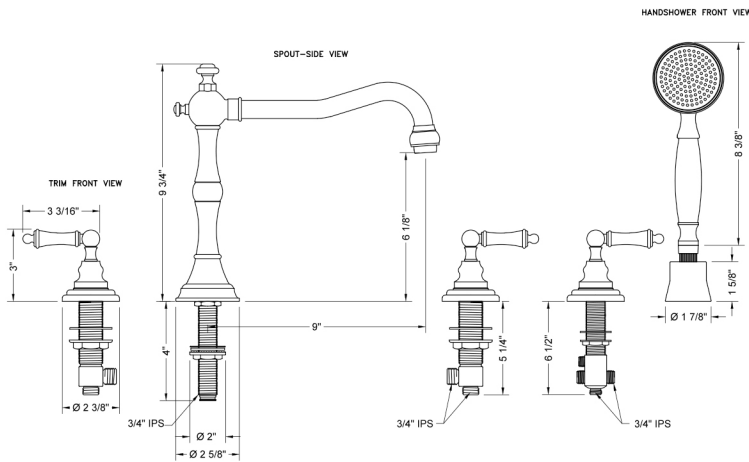

Roaring 20's Roman Tub Set with Ball Lever Handles and Straight Handshower

Model #: 9930-T679-S-240-TRIM-

FEATURES:

- All brass roman deck mount tub set trim with straight handshower
- Any handshower can be used. For alternate handshower contact JACLO for the model #.
- Quick connect/disconnect spout
- Swivel Spout includes full flow aerator
- Includes:
 - B240 handshower
 - 3060-DS hose
 - 8030 straight handshower mount
 - 8019 deck mount sleeve
- Spout Hole Size: 1 1/4" - 1 3/8"
- Valve Hole Size: 1 1/4" - 1 3/8"
- ADA Compliant Levers
- Requires J-6910-DIV-RGH rough in kit

SPECIFICATION DRAWING:

* SPEC SHOWN WITH ROUGH KIT
SOLD SEPARATELY

AVAILABLE HANDLES: