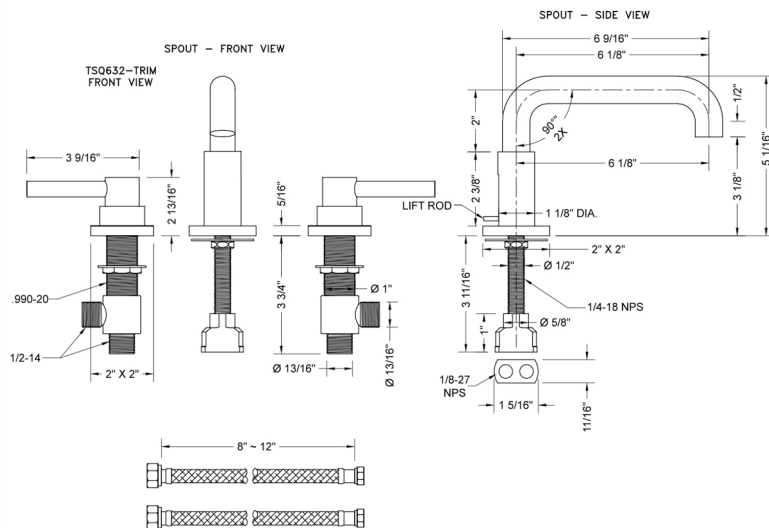

Downtown Contempo Faucet with Square Escutcheons & Contempo Lever Handles- 0.5 GPM

Model #: 8883-TSQ632-0.5-

FEATURES:

- All brass 8" - 12" widespread faucet includes brass pop-up drain with overflow
- 1/4 turn ceramic valves
- Low Profile Swivel Spout (For Stationary Spout option, contact JACLO)
- Available Flow Rates: 1.5, 1.2 & 0.5 GPM. Additional flow rate (aerator) options available. Contact JACLO.
- 5 3/4" spout reach
- Spout Hole Size: 1 1/2" - 1 7/8"
- Valve Hole Size: 1 1/8" - 1 5/8"
- ADA Compliant Levers

SPECIFICATION DRAWING:

AVAILABLE HANDLES:

COMPLIANCES: