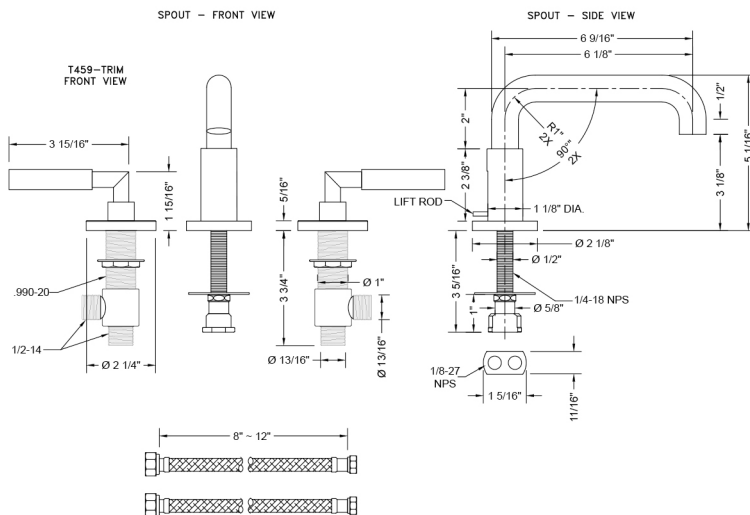

Downtown Contempo Faucet with Round Escutcheons & Contempo Slim Lever Handles- 0.5 GPM

Model #: 8882-T459-0.5-

FEATURES:

- All brass 8" - 12" widespread faucet includes brass pop-up drain with overflow
- 1/4 turn ceramic valves
- Low Profile Swivel Spout (For Stationary Spout option, contact JACLO)
- Available Flow Rates: 1.5, 1.2 & 0.5 GPM. Additional flow rate (aerator) options available. Contact JACLO.
- 5 3/4" spout reach
- Spout Hole Size: 1 1/2" - 1 7/8"
- Valve Hole Size: 1 1/8" - 1 5/8"
- ADA Compliant Levers

SPECIFICATION DRAWING:

AVAILABLE HANDLES:

COMPLIANCES: