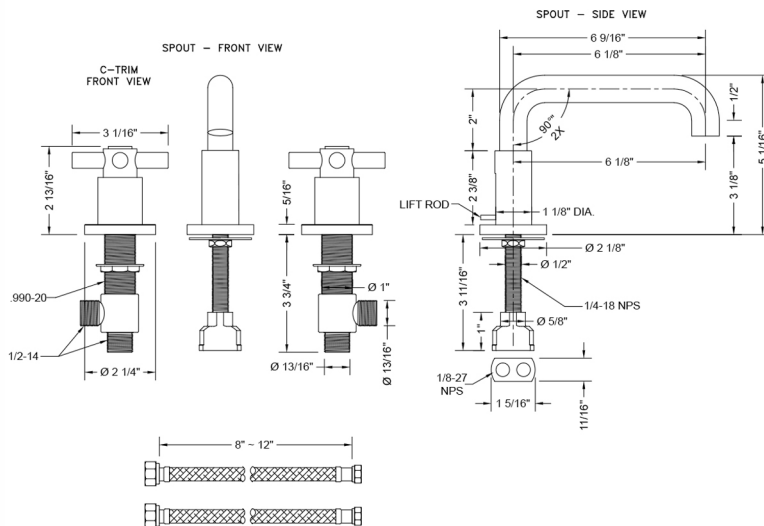

SPECIFICATION DRAWING: