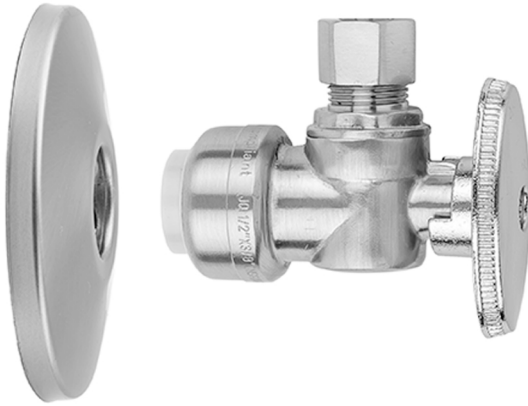

# Quarter Turn Angle Pattern 1/2" Push Fit x 3/8" O.D. Supply Valve with Escutcheon

**Model #: 638PF-KIT-**

## FEATURES:

- For use with 1/2" copper, CPVC, or PEX
- Complete Toilet Supply Kit
- Kit contains:
  - (1) Quarter Turn Angle Pattern 1/2" Push Fit x 3/8" O.D. Supply Valve with Oval Handle P/N 638-PF
  - (1) Escutcheon P/N 7463
  - (1) Clip P/N D7750-12

## AVAILABLE FINISHES:

Polished Chrome (PCH)    Satin Nickel (SN)