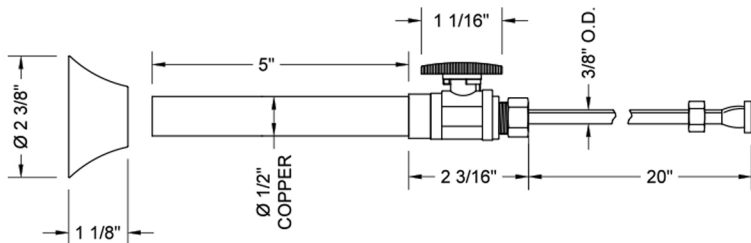

Quarter Turn Straight Pattern 1/2" Copper (Sweat Fit) x 3/8" O.D. Toilet Supply Kit with Oval Handle, 20" Supply Tube, Escutcheon

Model #: 631-8-72-

FEATURES:

- Complete Toilet Supply Kit
- Kit contains:
 - (1) Quarter Turn Straight Pattern 1/2" Copper (Sweat Fit) x 3/8" O.D. Supply Valve with Oval Handle P/N 631-8
 - (1) 20" Copper Supply Tube P/N 772
 - (1) Bell Escutcheon P/N 7116

SPECIFICATION DRAWING:

COMPONENTS	
DESCRIPTION	QTY:
STRAIGHT VALVE - OVAL HANDLE	1
20" X 3/8" O.D. SUPPLY TUBE	1
ESCUTCHEON	1
PLASTIC FILL VALVE COUPLING NUT	1

AVAILABLE HANDLES: