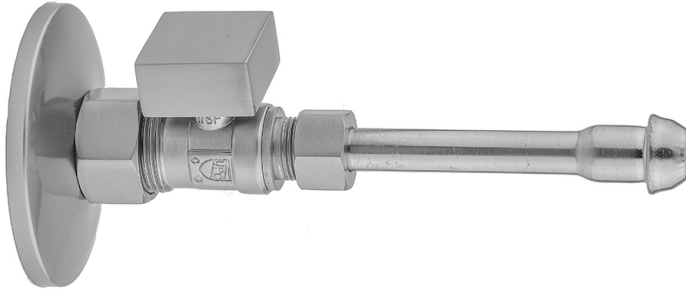

# Quarter Turn Straight Pattern 5/8" O.D. Compression (Fits 1/2" Copper) x 3/8" O.D. Faucet Supply Kit with Square Handle, 20" Supply Tubes, Escutcheons

**Model #: 622-7-62-**

### FEATURES:

- Complete Faucet Supply Kit
- Kit contains:
  - (2) Quarter Turn Straight Pattern 5/8" O.D. Compression (Fits 1/2" Copper) x 3/8" O.D. Supply Valve with Square Handle P/N 622-7
  - (2) 20" Copper Supply Tubes P/N 662
  - (2) Escutcheons P/N 7463 (ULB P/N 6015)

### AVAILABLE FINISHES:

Polished Chrome (PCH)	Satin Chrome (SC)	Bronze Umber (BU)
Satin Nickel (SN)	Pewter (PEW)	Caramel Bronze (CB)
Polished Nickel (PN)	Antique Brass (AB)	Antique Copper (ACU)
Oil-Rubbed Bronze (ORB)	Polished Brass (PB)	Polished Copper (PCU)
Vintage Bronze (VB)	Satin Brass (SB)	Rose Gold (RG)
Matte Black (MBK)	Satin Gold (SG)	Polished Gold (PG)
Black Nickel (BKN)	Bombay Gold (BG)	Jewelers Gold (JG)
Europa Bronze (EB)	White (WH)	Sedona Beige (SDB)
Tristan Brass (TB)	Unlacquered Brass (ULB)	Satin Cooper (SCU)

### SPECIFICATION DRAWING:

COMPONENTS	
DESCRIPTION	QTY:
STRAIGHT VALVE - SQUARE HANDLE	2
20" x 3/8" O.D. SUPPLY TUBE	2
ESCUTCHEON	2