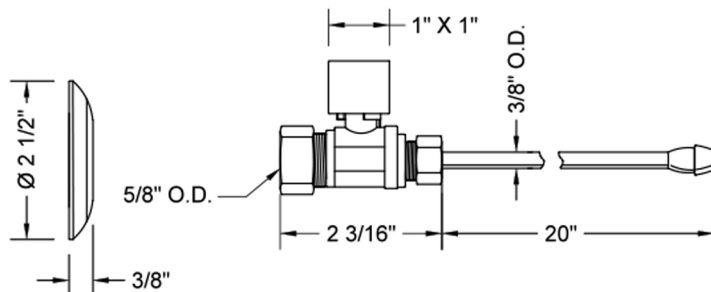

# Quarter Turn Straight Pattern 5/8" O.D. Compression (Fits 1/2" Copper) x 3/8" O.D. Faucet Supply Kit with Square Handle, 20" Supply Tubes, Escutcheons

**Model #: 622-7-62-**

### FEATURES:

- Complete Faucet Supply Kit
- Kit contains:
  - (2) Quarter Turn Straight Pattern 5/8" O.D. Compression (Fits 1/2" Copper) x 3/8" O.D. Supply Valve with Square Handle P/N 622-7
  - (2) 20" Copper Supply Tubes P/N 662
  - (2) Escutcheons P/N 7463 (ULB P/N 6015)

### SPECIFICATION DRAWING:

COMPONENTS	
DESCRIPTION	QTY:
STRAIGHT VALVE - SQUARE HANDLE	2
20" x 3/8" O.D. SUPPLY TUBE	2
ESCUTCHEON	2