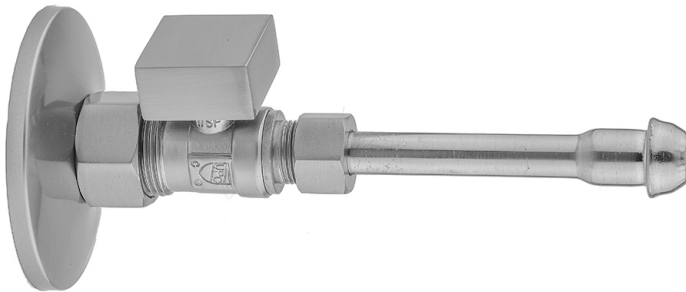

# Quarter Turn Straight Pattern 5/8" O.D. Compression (Fits 1/2" Copper) x 3/8" O.D. Faucet Supply Kit with Square Handle, 20" Supply Tubes, Escutcheons

**Model #: 622-7-62-**

### FEATURES:

- Complete Faucet Supply Kit
- Kit contains:
  - (2) Quarter Turn Straight Pattern 5/8" O.D. Compression (Fits 1/2" Copper) x 3/8" O.D. Supply Valve with Square Handle P/N 622-7
  - (2) 20" Copper Supply Tubes P/N 662
  - (2) Escutcheons P/N 7463 (ULB P/N 6015)

### AVAILABLE FINISHES:

Polished Chrome (PCH)	Satin Chrome (SC)	Bronze Umber (BU)
Satin Nickel (SN)	Pewter (PEW)	Caramel Bronze (CB)
Polished Nickel (PN)	Antique Brass (AB)	Antique Copper (ACU)
Oil-Rubbed Bronze (ORB)	Polished Brass (PB)	Polished Copper (PCU)
Vintage Bronze (VB)	Satin Brass (SB)	Rose Gold (RG)
Matte Black (MBK)	Satin Gold (SG)	Polished Gold (PG)
Black Nickel (BKN)	Bombay Gold (BG)	Jewelers Gold (JG)
Europa Bronze (EB)	White (WH)	Sedona Beige (SDB)
Tristan Brass (TB)	Unlacquered Brass (ULB)	Satin Cooper (SCU)

### SPECIFICATION DRAWING:

COMPONENTS	
DESCRIPTION	QTY:
STRAIGHT VALVE - SQUARE HANDLE	2
20" x 3/8" O.D. SUPPLY TUBE	2
ESCUTCHEON	2