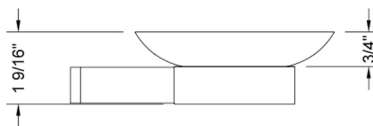

Contempo I Soap Dish

Model #: 4880-SD-

FEATURES:

- All brass & glass soap dish
- Universal mounting hardware included
- 6 1/4" projection
- Removable 4 3/8" glass dish

AVAILABLE FINISHES:

Polished Chrome (PCH)	Satin Chrome (SC)	Bronze Umber (BU)
Satin Nickel (SN)	Pewter (PEW)	Caramel Bronze (CB)
Polished Nickel (PN)	Antique Brass (AB)	Antique Copper (ACU)
Oil-Rubbed Bronze (ORB)	Polished Brass (PB)	Polished Copper (PCU)
Vintage Bronze (VB)	Satin Brass (SB)	Rose Gold (RG)
Matte Black (MBK)	Satin Gold (SG)	Polished Gold (PG)
Black Nickel (BKN)	Bombay Gold (BG)	Jewelers Gold (JG)
Europa Bronze (EB)	White (WH)	Sedona Beige (SDB)
Tristan Brass (TB)	Unlacquered Brass (ULB)	Satin Cooper (SCU)

SPECIFICATION DRAWING:

FRONT VIEW

TOP VIEW