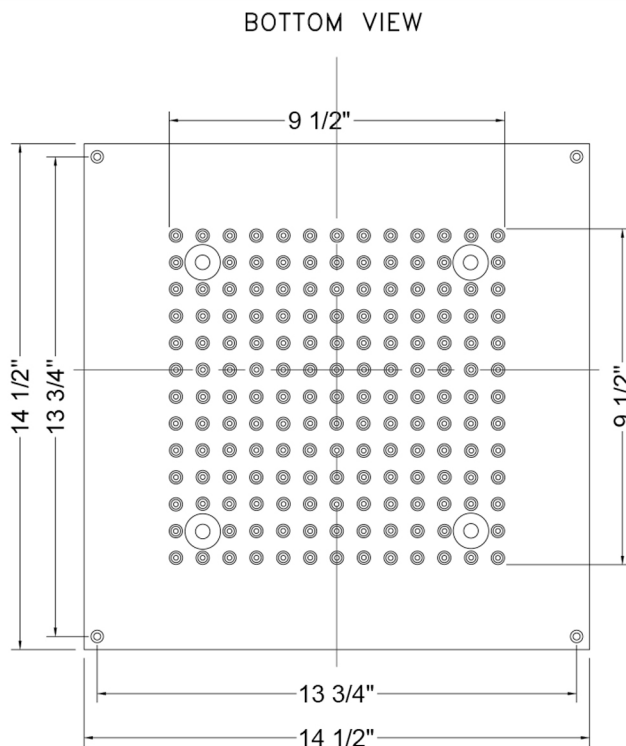

SPECIFICATION DRAWING: