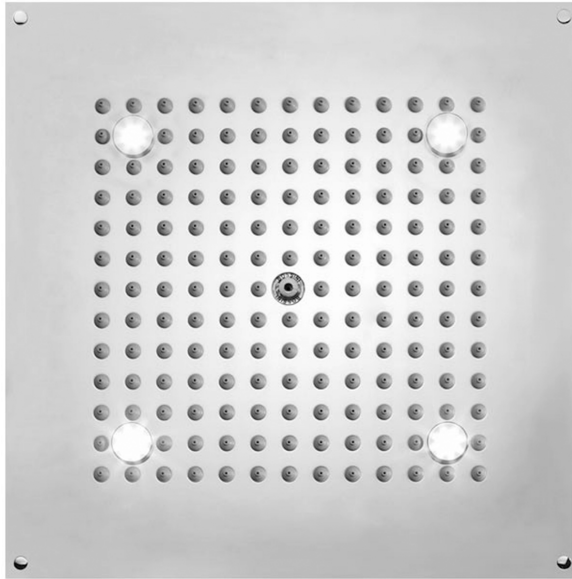

12" x 12" QUADRATO Dream Light Rain Canopy

Model #: 1212-DLRC-

FEATURES:

- 12" x 12" Square dream light water feature rain canopy
- Single color-fixed lighting
- LED light colors available:
 - White (013), Blue (015), Amber (016), Red (017), Green (018)
- 1/2" male IPS connection with flexible hose
- Surface or flush mount to ceiling
- Easy clean replaceable rubber jets
- Wall mounted control panel activates lights on/off
- Input voltage 110V AC (transformer included)
- CE approved
- Requires minimum flow rate of 5.5 GPM
- Standard finish is chrome. For other finish options, contact JACLO for pricing & availability

AVAILABLE FINISHES:

Polished Chrome (PCH)

SPECIFICATION DRAWING:

SPRAY PATTERNS: