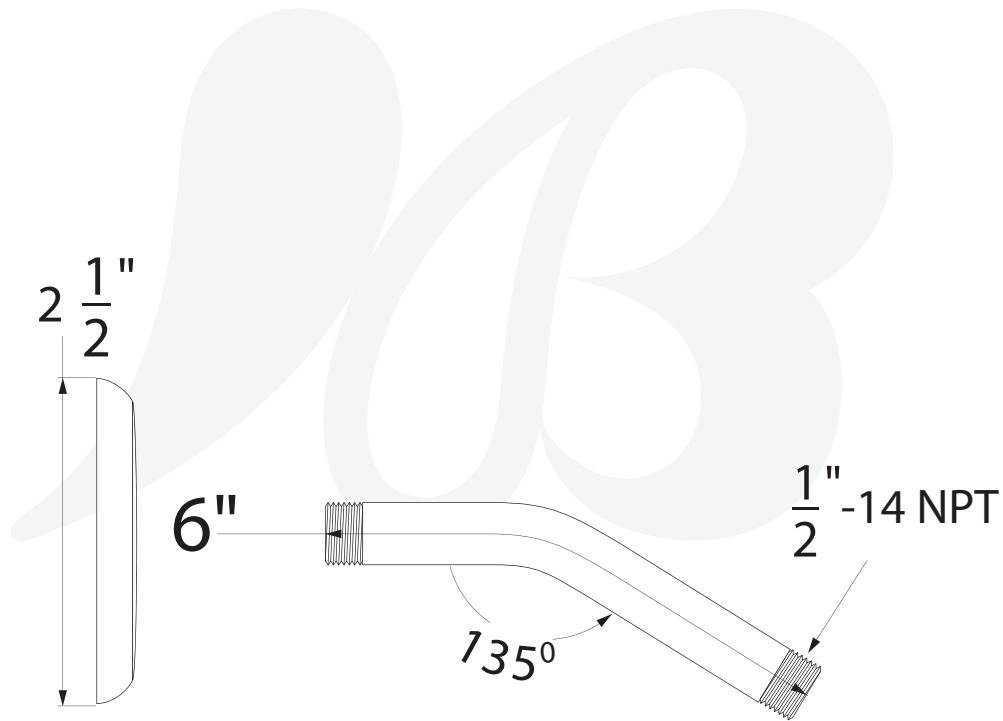

P0228401, P0228402, P0228403, P0228413, P0228414 - 6" Shower Arm

Description

- 6" Brass shower arm
- With stamped flange
- Standard 1/2" connections

Colors / Finishes

- P0228401 - Chrome
- P0228402 - PVD Satin Nickel
- P0228403 - Antique Bronze
- P0228413 - PVD Polished Brass
- P0228414 - PVD Polished Nickel

Item Number	Type	Version	Date
P0228401, P0228402, P0228403, P0228413, P0228414	SHOWER ARM		3-16-2016