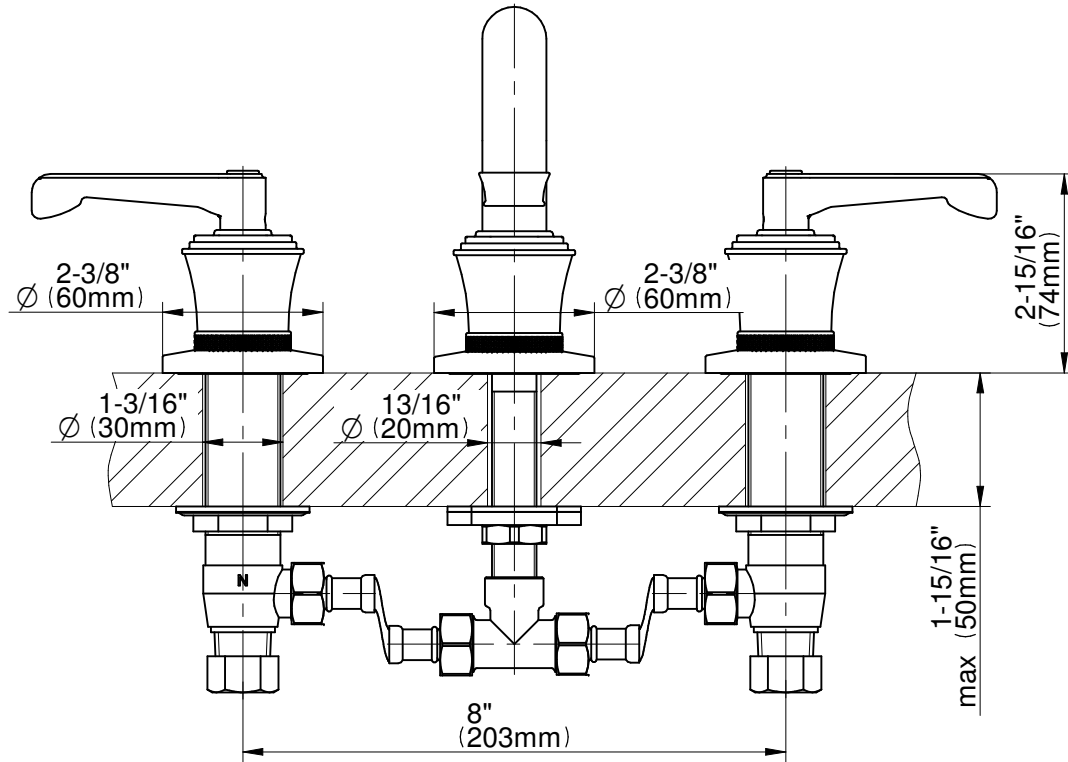

BATHROOM
 Vignola Widespread Lavatory
 Faucet
G-11610

GRAFF[®]
 Art of Bath

Information

- Installs on 8" centers
- Aerated flow rate ≤ 1.2 max gpm
- 1-3/16" hole cutout (x3)
- Includes pop-top umbrella drain
- ADA
- CALGreen

Finishes

GN-11610-...-LM60B

VIGNOLA Series

GRAFF®
Art of Bath