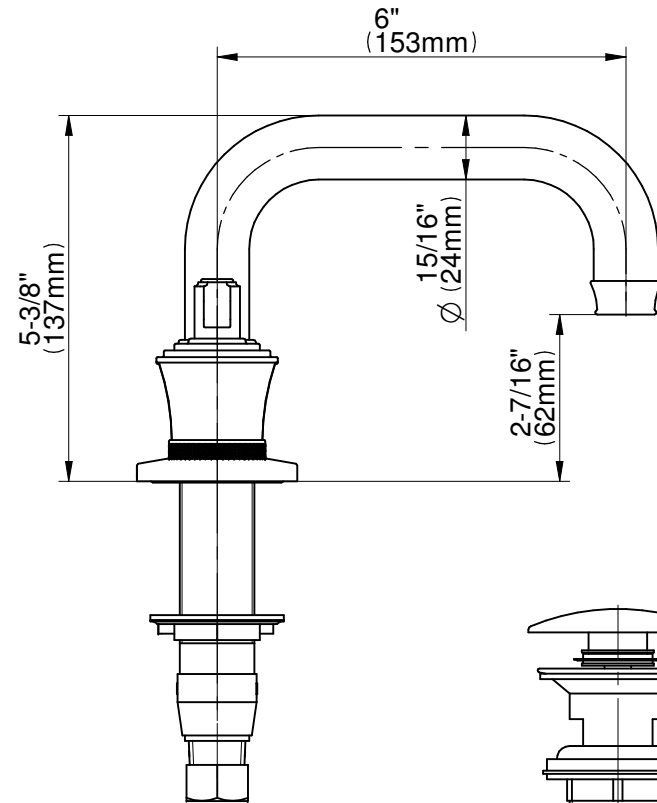

BATHROOM
 Vignola Widespread Lavatory
 Faucet
G-11610

GRAFF[®]
 Art of Bath

Information

- Installs on 8" centers
- Aerated flow rate ≤ 1.2 max gpm
- 1-3/16" hole cutout (x3)
- Includes pop-top umbrella drain
- ADA
- CALGreen

Finishes

GN-11610-...-LM60B

VIGNOLA Series

GRAFF®
Art of Bath