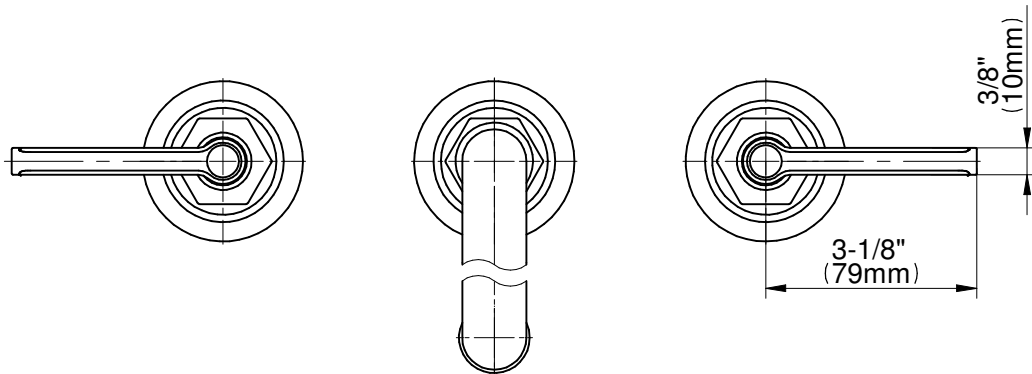

BATHROOM
 Vignola Widespread Lavatory
 Faucet
G-11610

GRAFF[®]
 Art of Bath

Information

- Installs on 8" centers
- Aerated flow rate ≤ 1.2 max gpm
- 1-3/16" hole cutout (x3)
- Includes pop-top umbrella drain
- ADA
- CALGreen

Finishes

GN-11610-...-LM60B

VIGNOLA Series

GRAFF®
Art of Bath