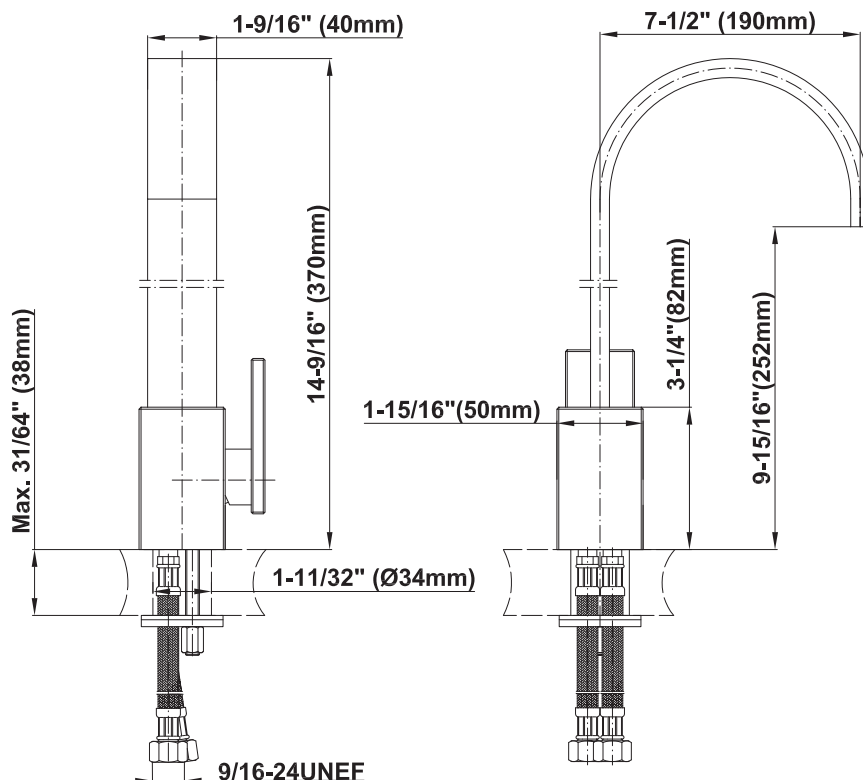

The measurements shown are for reference only. Products and specifications shown are subject to change without notice. Revised 11/2017

www.graff-designs.com | phone: 800-954-4723