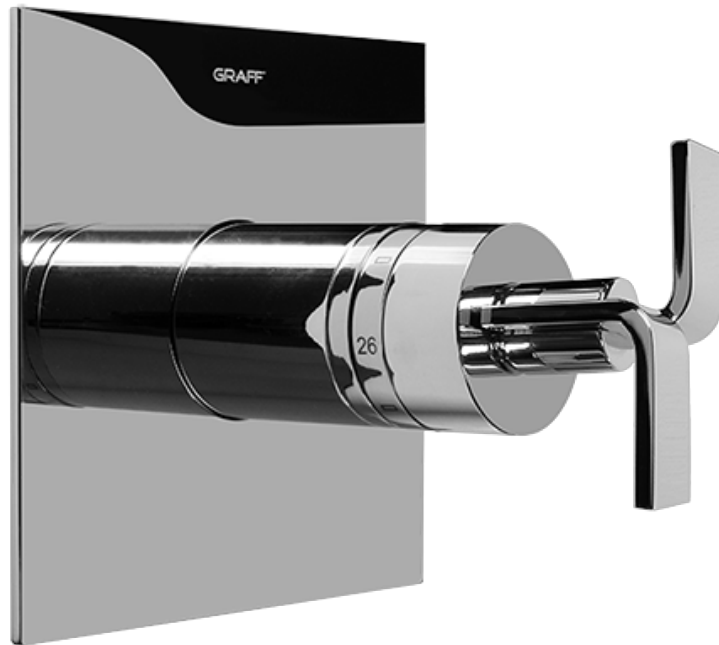

SHOWER
Immersion SOLID Trim Plate
w/Handle
G-8041-C9S-T

GRAFF®

Information

- Single metal handle
- Decorative trim plate
- Use with G-8000 or G-8005 thermostatic rough valve
- To complete package, you must order rough valve
- ADA

Finishes

Polished
Chrome

Steelnox®
(Satin Nickel)

G-8041