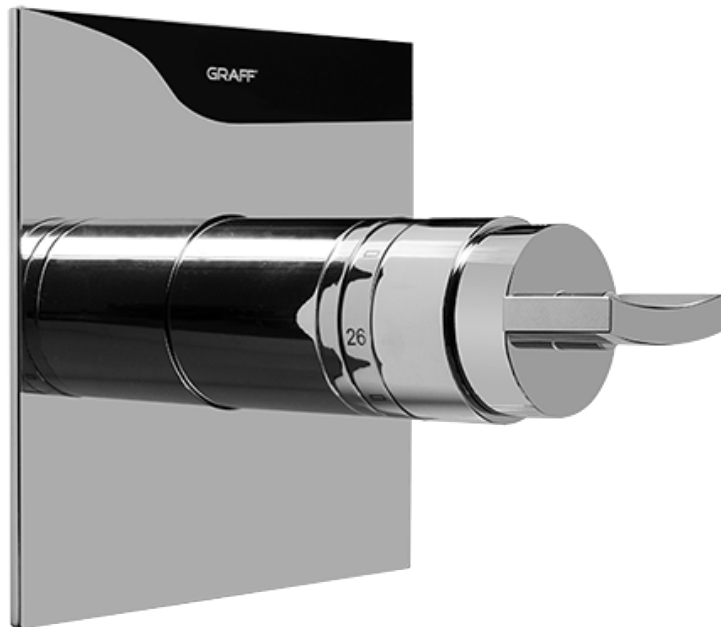

SHOWER
Sade/Targa/Luna SOLID Trim Plate
w/Handle
G-8041-C14S-T

GRAFF®

Information

- Single metal handle
- Decorative trim plate
- Use with G-8000 or G-8005 thermostatic rough valve
- To complete package, you must order rough valve

Finishes

Olive Bronze

Polished
Chrome

Polished
Nickel

Steelnox®
(Satin Nickel)

G-8041