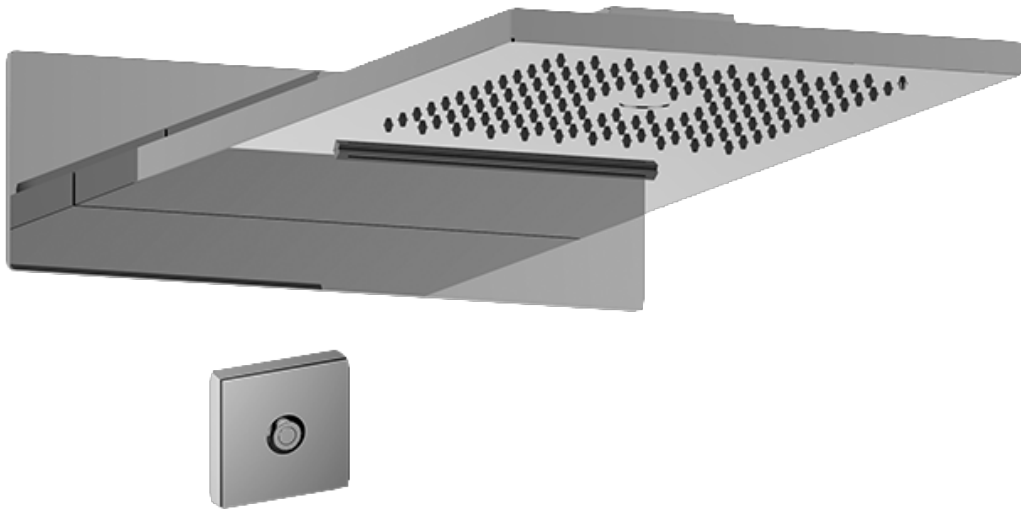

BATHROOM
M-Series Full Thermostatic
Shower System with LED
GL3.124SE-C17E0

GRAFF[®]

Information

- 3/4" thermostatic valve and trim
- 3/4" 2-way diverter valve and trim (2 pieces)
- G-8201 dual-function, stainless steel showerhead, with rainfall and cascade settings, features 134 no-clog, easy-clean spray nozzles
- Single LED light with 6 color variations
- Flush-mounted swivel body sprays (3 pieces)
- Handshower set with wall bracket and 59" hose
- Optional extension kit
- Flow rates: rainfall ≤ 2.0 max gpm, cascade ≤ 2.0 max gpm, handshower ≤ 1.5 max gpm, body sprays ≤ 1.5 max gpm each

Finishes

Polished
Chrome

BATHROOM
M.E. M-Series 2-Way Diverter
Valve Trim with Handle
G-8068-C17E1-T

GRAFF[®]

Information

- Single metal handle
- Decorative trim plate
- Use with G-8052 2-Way Diverter Volume Control Valve WITH Off Function and Pass-Through
- ADA

Finishes

Polished
Chrome

BATHROOM
Dual-Function Water Feature with
LED
G-8201

GRAFF[®]

Information

- Stainless Steel
- Rainfall and Cascade functions
- Functions may be used separately or simultaneously
- Single LED light with 6 color variations
- Rainfall flow rate ≤ 2.0 max gpm
- Cascade flow rate ≤ 2.0 max gpm
- 134 no-clog, easy-clean rubber water nozzles
- Includes wall-mount button for LED control box
- CALGreen

Finishes

Polished
Chrome

G-8201

Aqua-Sense Collection

Dual-Function Water Feature with LED

GRAFF[®]
CUTTING EDGE DESIGN

Product Features

- Stainless steel
- Wall-mounted installation
- Rainfall and cascade functions
- Functions may be used separately or simultaneously
- Single LED light with 6 color variations
- Rainfall flow rate ≤ 1.8 max gpm
- Cascade flow rate ≤ 1.8 max gpm
- 134 no-clog, easy-clean rubber water nozzles
- Includes wall-mount button for LED control box