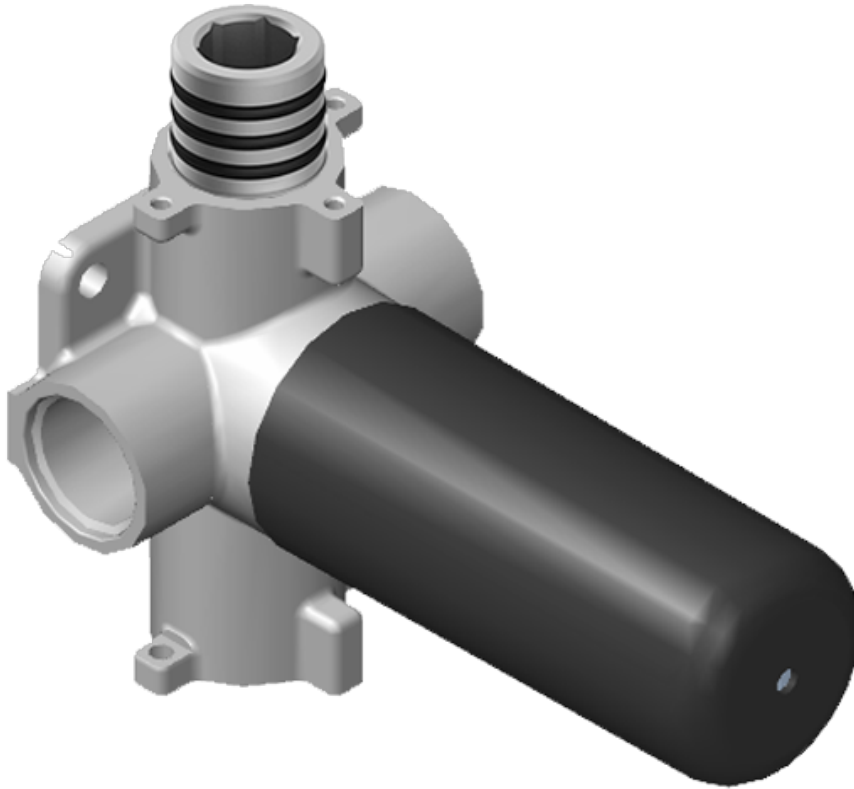

BATHROOM
M-Series Full Thermostatic
Shower System with LED
GL3.124SE-C17E0

GRAFF[®]

Information

- 3/4" thermostatic valve and trim
- 3/4" 2-way diverter valve and trim (2 pieces)
- G-8201 dual-function, stainless steel showerhead, with rainfall and cascade settings, features 134 no-clog, easy-clean spray nozzles
- Single LED light with 6 color variations
- Flush-mounted swivel body sprays (3 pieces)
- Handshower set with wall bracket and 59" hose
- Optional extension kit
- Flow rates: rainfall ≤ 2.0 max gpm, cascade ≤ 2.0 max gpm, handshower ≤ 1.5 max gpm, body sprays ≤ 1.5 max gpm each

Finishes

Polished
Chrome

G-8037-C17E-T

Terra Collection

M-Series Thermostatic Valve Trim with Handle

GRAFF®

Product Features

- Single metal handle and decorative trim plate
- Use with G-8006 thermostatic rough valve

www.graff-designs.com | phone: 800-954-4723

BATHROOM
Two-Way Diverter Volume Control
Valve WITH Off Function and Pass-
Through
G-8052

GRAFF®

Information

- 11.7 gpm @ 60 psi
- 3/4" universal inlets/outlets with female threads
- Operates one function at a time
- Stacking inlet and pass-through port feature
- Supplied with protective plastic cover
- CALGreen compliant depending on functions

Finishes

Polished
Chrome

BATHROOM
M.E. M-Series 2-Way Diverter
Valve Trim with Handle
G-8068-C17E1-T

GRAFF[®]

Information

- Single metal handle
- Decorative trim plate
- Use with G-8052 2-Way Diverter Volume Control Valve WITH Off Function and Pass-Through
- ADA