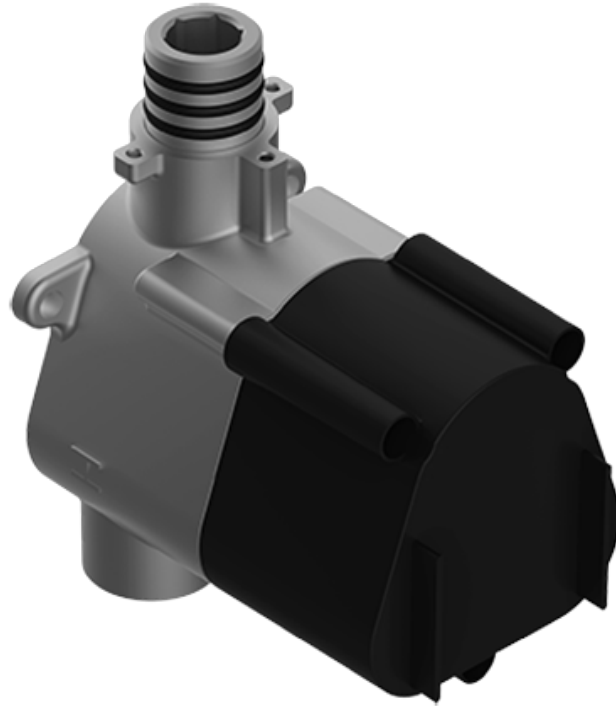

BATHROOM
M-Series Full Thermostatic
Shower System with LED
GL3.124SE-C17E0

GRAFF[®]

Information

- 3/4" thermostatic valve and trim
- 3/4" 2-way diverter valve and trim (2 pieces)
- G-8201 dual-function, stainless steel showerhead, with rainfall and cascade settings, features 134 no-clog, easy-clean spray nozzles
- Single LED light with 6 color variations
- Flush-mounted swivel body sprays (3 pieces)
- Handshower set with wall bracket and 59" hose
- Optional extension kit
- Flow rates: rainfall ≤ 2.0 max gpm, cascade ≤ 2.0 max gpm, handshower ≤ 1.5 max gpm, body sprays ≤ 1.5 max gpm each

BATHROOM
Thermostatic Rough Valve
G-8006

GRAFF[®]

Information

- 12.9 gpm @ 60 psi
- 3/4" universal inlets
- Built-in service stops
- Stacking outlet feature
- Complete serviceability from front of all units
- Supplied with protective plastic cover
- CalGreen compliant dependent on functions

Finishes

Polished
Chrome

G-8006

M-Series

3/4" Concealed Thermostatic Rough Valve

Product Features

- 12.9 gpm @ 60 psi
- 3/4" universal inlets
- Built-in service stops
- Stacking outlet feature
- Complete serviceability from front of all units
- Supplied with protective plastic cover
- CalGreen compliant dependent on functions

www.graff-faucets.com | phone: 800-954-4723

BATHROOM
M.E. M-Series Thermostatic Valve
Trim with Handle
G-8037-C17E-T

GRAFF[®]

Information

- Single metal handle
- Decorative trim plate
- Use with G-8006 Thermostatic Rough Valve
- ADA