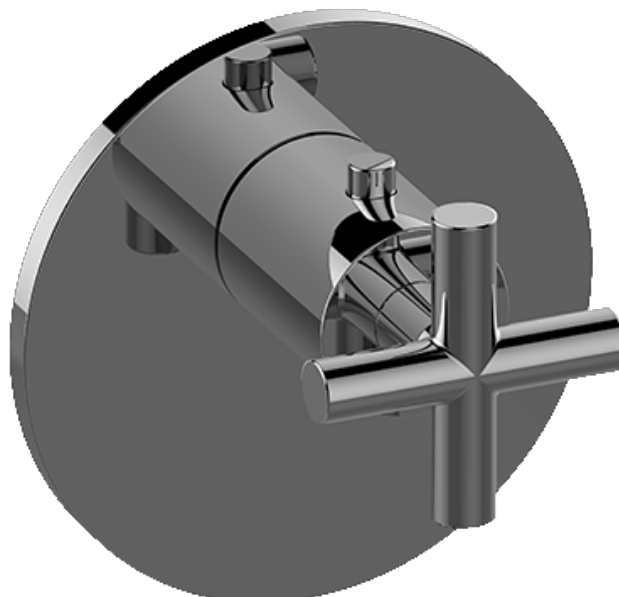

BATHROOM
M-Series Full Thermostatic
Shower System with LED
GL3.124SE-C17E0

GRAFF[®]

Information

- 3/4" thermostatic valve and trim
- 3/4" 2-way diverter valve and trim (2 pieces)
- G-8201 dual-function, stainless steel showerhead, with rainfall and cascade settings, features 134 no-clog, easy-clean spray nozzles
- Single LED light with 6 color variations
- Flush-mounted swivel body sprays (3 pieces)
- Handshower set with wall bracket and 59" hose
- Optional extension kit
- Flow rates: rainfall ≤ 2.0 max gpm, cascade ≤ 2.0 max gpm, handshower ≤ 1.5 max gpm, body sprays ≤ 1.5 max gpm each

Finishes

Polished
Chrome

G-8006

M-Series

3/4" Concealed Thermostatic Rough Valve

Product Features

- 12.9 gpm @ 60 psi
- 3/4" universal inlets
- Built-in service stops
- Stacking outlet feature
- Complete serviceability from front of all units
- Supplied with protective plastic cover
- CalGreen compliant dependent on functions

www.graff-faucets.com | phone: 800-954-4723

BATHROOM
M.E. M-Series Thermostatic Valve
Trim with Handle
G-8037-C17E-T

GRAFF[®]

Information

- Single metal handle
- Decorative trim plate
- Use with G-8006 Thermostatic Rough Valve
- ADA

Finishes

Polished
Chrome

G-8037-C17E-T

Terra Collection

M-Series Thermostatic Valve Trim with Handle

GRAFF®

Product Features

- Single metal handle and decorative trim plate
- Use with G-8006 thermostatic rough valve