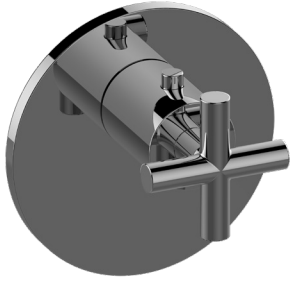

BATHROOM
M-Series Full Thermostatic
Shower System with LED
GL3.124SE-C17E0

GRAFF[®]

Information

- 3/4" thermostatic valve and trim
- 3/4" 2-way diverter valve and trim (2 pieces)
- G-8201 dual-function, stainless steel showerhead, with rainfall and cascade settings, features 134 no-clog, easy-clean spray nozzles
- Single LED light with 6 color variations
- Flush-mounted swivel body sprays (3 pieces)
- Handshower set with wall bracket and 59" hose
- Optional extension kit
- Flow rates: rainfall ≤ 2.0 max gpm, cascade ≤ 2.0 max gpm, handshower ≤ 1.5 max gpm, body sprays ≤ 1.5 max gpm each

Finishes

Polished
Chrome

G-8006

M-Series

3/4" Concealed Thermostatic Rough Valve

Product Features

- 12.9 gpm @ 60 psi
- 3/4" universal inlets
- Built-in service stops
- Stacking outlet feature
- Complete serviceability from front of all units
- Supplied with protective plastic cover
- CalGreen compliant dependent on functions

www.graff-faucets.com | phone: 800-954-4723

BATHROOM
M.E. M-Series Thermostatic Valve
Trim with Handle
G-8037-C17E-T

GRAFF[®]

Information

- Single metal handle
- Decorative trim plate
- Use with G-8006 Thermostatic Rough Valve
- ADA

Finishes

Polished
Chrome

G-8037-C17E-T

Terra Collection

M-Series Thermostatic Valve Trim with Handle

GRAFF®

Product Features

- Single metal handle and decorative trim plate
- Use with G-8006 thermostatic rough valve