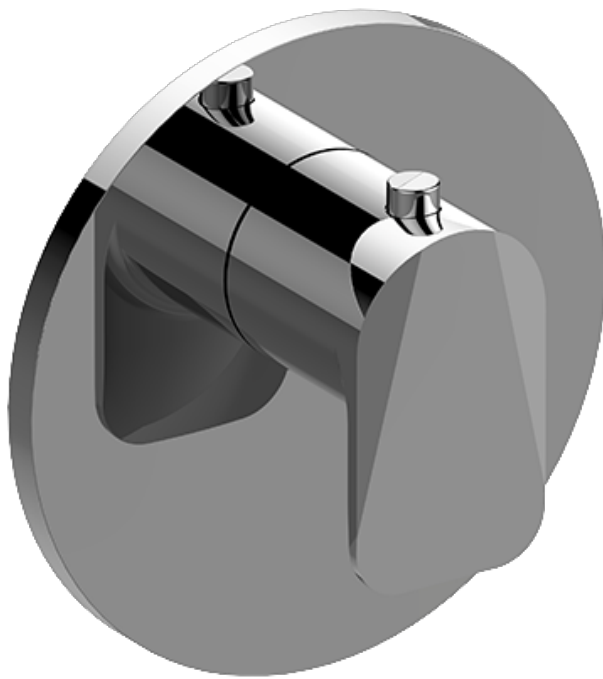

SHOWER  
M-Series Full Thermostatic  
Shower System  
**GL3.123SE-LM59E0**

---

**GRAFF®**

## Information

- 3/4" thermostatic valve and trim
- 3/4" 2-way diverter valve and trim (2 pieces)
- G-8225 dual-function, stainless steel showerhead, with rainfall and cascade settings, features 100 no-clog, easy-clean spray nozzles
- Flush-mounted swivel body sprays (3 pieces)
- Handshower set with wall bracket and 59" hose
- Optional extension kit
- Flow rates: rainfall  $\leq$  1.8 max gpm, cascade  $\leq$  1.8 max gpm, handshower  $\leq$  1.5 max gpm, body sprays  $\leq$  1.5 max gpm each
- ADA

SHOWER  
M-Series Thermostatic Valve Trim  
with Handle

---

**GRAFF**<sup>®</sup>

### Information

- Single metal handle
- Decorative trim plate
- Use with G-8006 Thermostatic Rough Valve
- ADA