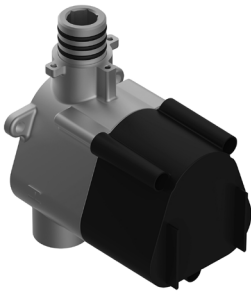

## Sento Series

SHOWER  
Thermostatic Rough Valve  
**G-8006**

---

**GRAFF**<sup>®</sup>

# G-8006

M-Series

3/4" Concealed Thermostatic Rough Valve