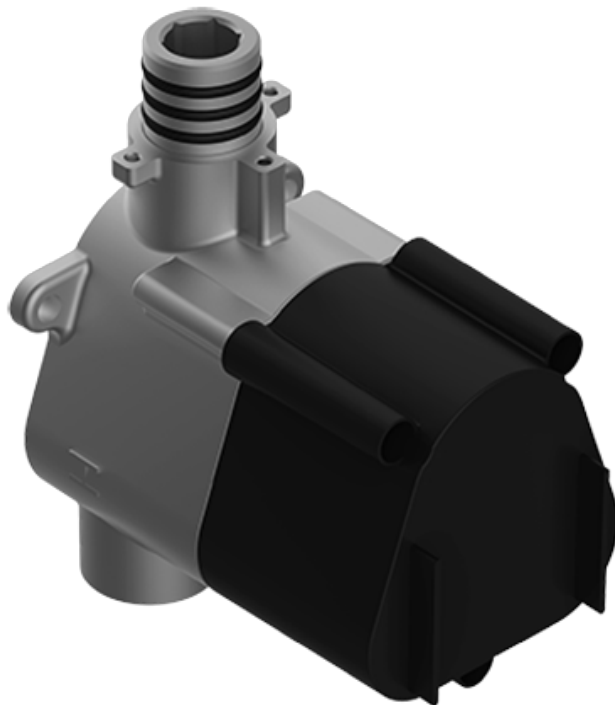

## Information

- 3/4" thermostatic valve and trim
- 3/4" 2-way diverter valve and trim (2 pieces)
- G-8225 dual-function, stainless steel showerhead, with rainfall and cascade settings, features 100 no-clog, easy-clean spray nozzles
- Flush-mounted swivel body sprays (3 pieces)
- Handshower set with wall bracket and 59" hose
- Optional extension kit
- Flow rates: rainfall  $\leq$  1.8 max gpm, cascade  $\leq$  1.8 max gpm, handshower  $\leq$  1.5 max gpm, body sprays  $\leq$  1.5 max gpm each
- ADA

### Information

- Single metal handle
- Decorative trim plate
- Use with G-8052 2-Way Diverter Volume Control Valve WITH Off Function and Pass-Through
- ADA

# G-8068-LM59E1-T

## Sento Series

SHOWER  
Thermostatic Rough Valve  
**G-8006**

---

**GRAFF**<sup>®</sup>