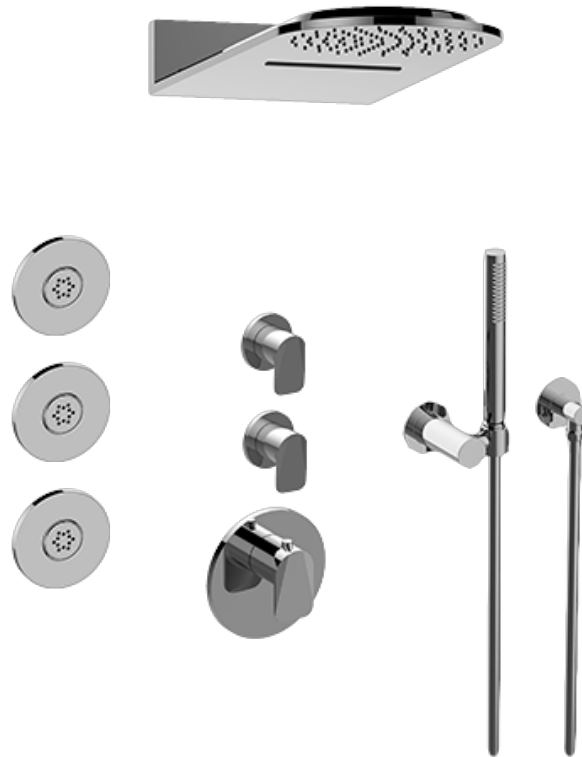

SHOWER  
M-Series Full Thermostatic  
Shower System  
**GL3.123SE-LM59E0**

---

**GRAFF®**

## Information

- 3/4" thermostatic valve and trim
- 3/4" 2-way diverter valve and trim (2 pieces)
- G-8225 dual-function, stainless steel showerhead, with rainfall and cascade settings, features 100 no-clog, easy-clean spray nozzles
- Flush-mounted swivel body sprays (3 pieces)
- Handshower set with wall bracket and 59" hose
- Optional extension kit
- Flow rates: rainfall  $\leq$  1.8 max gpm, cascade  $\leq$  1.8 max gpm, handshower  $\leq$  1.5 max gpm, body sprays  $\leq$  1.5 max gpm each
- ADA

SHOWER  
M-Series Thermostatic Valve Trim  
with Handle

---

**GRAFF**<sup>®</sup>

### Information

- Single metal handle
- Decorative trim plate
- Use with G-8006 Thermostatic Rough Valve
- ADA