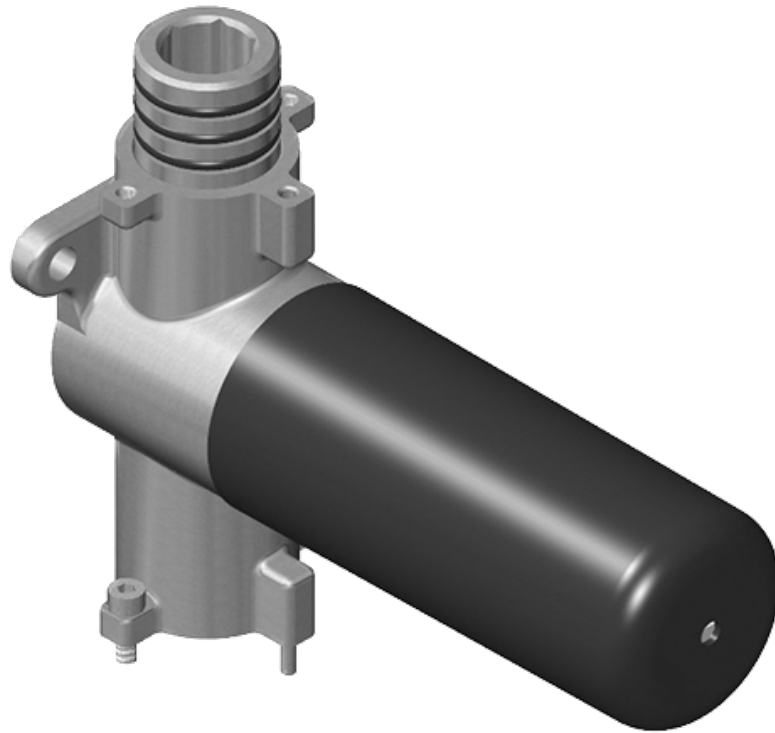

SHOWER
M-Series Thermostatic Shower
System - Ametis Ring
GL3.029WT-C19E0

GRAFF®

Information

- 3/4" thermostatic valve and trim
- 3/4" stop/volume control valve (2 pieces)
- G-8760 Ametis Ring with waterfall and rain shower settings, features no-clog, easy-clean nozzles
- Single LED light with 6 color variations
- Includes wall-mount button for LED control box
- Optional extension kit
- Flow rates: rain shower ≤ 2.0 max gpm, waterfall ≤ 2.0 max gpm
- Handshower set with wall bracket and integrated wall supply elbow and 59" hose
- CALGreen

www.graff-faucets.com | phone: 800-954-4723

SHOWER
Three-Way Diverter Control Valve
WITH Off Function (No Pass-
Through)
G-8053

GRAFF®

Information

- ~11.4 gpm @ 60 psi
- 3/4" universal inlets/outlets with female threads
- Operates one function at a time
- Stacking inlet feature
- Supplied with protective plastic cover
- CALGreen compliant depending on functions

Finishes

SHOWER
Stop/Volume Control Rough Valve
G-8077

GRAFF®

Information

- 18.1 gpm @ 60 psi
- 3/4" universal inlets/outlets with female threads
- Stacking inlet and outlet feature
- Supplied with protective plastic cover
- CalGreen compliant dependent on functions