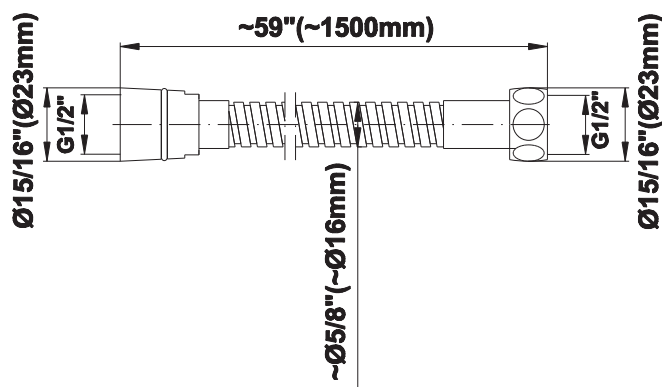

* Special order finish- call for availability

SHOWER
Handshower Wall Bracket with
Integrated Wall Supply Elbow
G-8618

GRAFF®

Information

- Solid brass construction
- 1/2" NPT female inlet thread

Finishes

Architectural
Black™