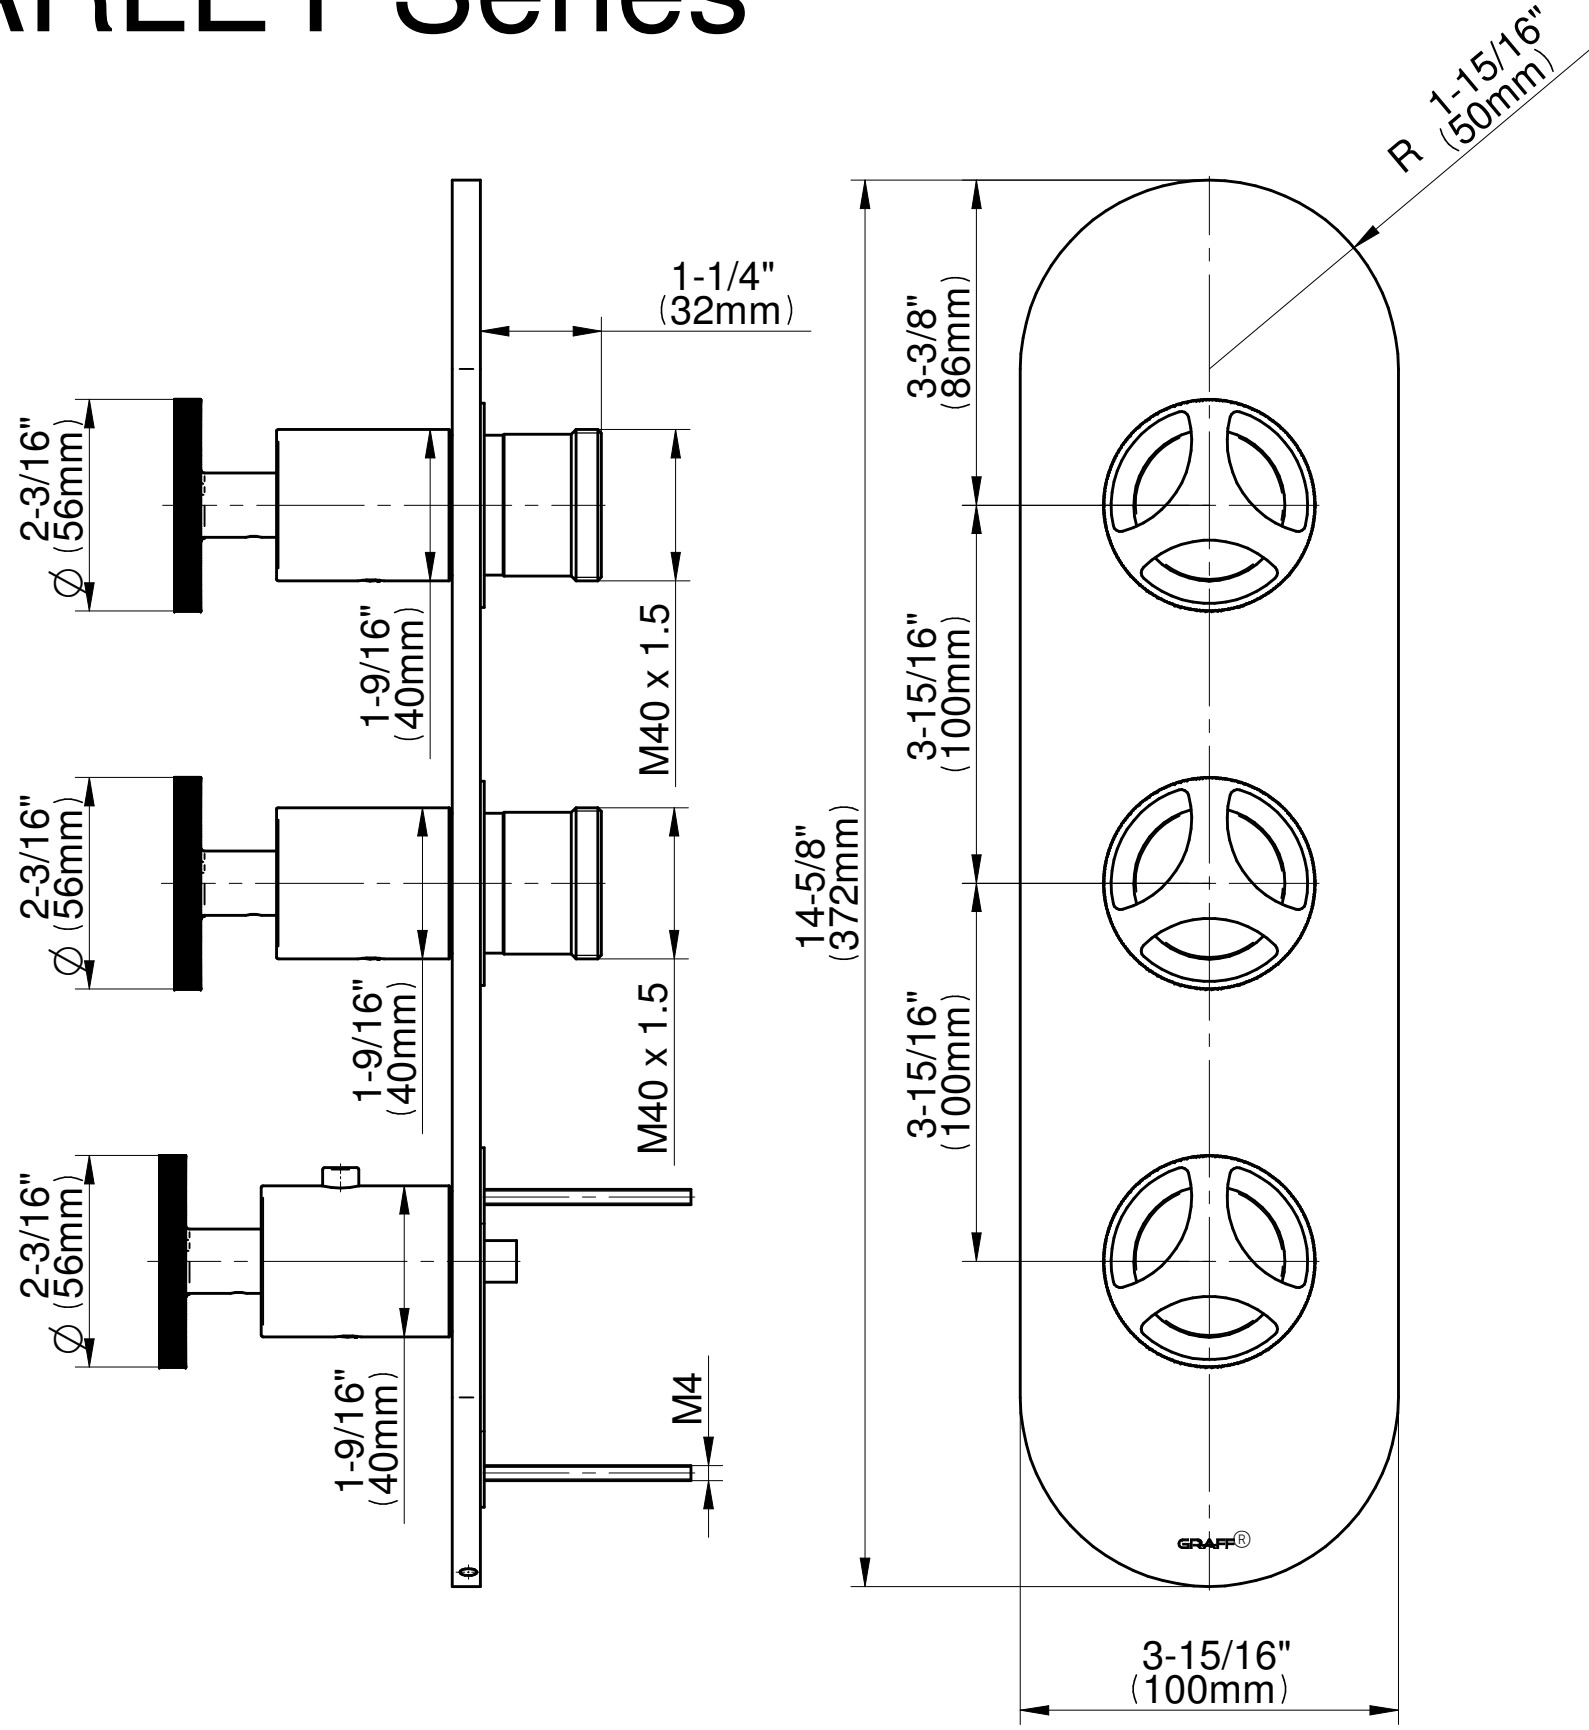

SHOWER
M-Series Thermostatic Shower
System - Ametis Ring
GL3.029WT-C19E0

GRAFF®

Information

- 3/4" thermostatic valve and trim
- 3/4" stop/volume control valve (2 pieces)
- G-8760 Ametis Ring with waterfall and rain shower settings, features no-clog, easy-clean nozzles
- Single LED light with 6 color variations
- Includes wall-mount button for LED control box
- Optional extension kit
- Flow rates: rain shower ≤ 2.0 max gpm, waterfall ≤ 2.0 max gpm
- Handshower set with wall bracket and integrated wall supply elbow and 59" hose
- CALGreen

SHOWER
Harley M-Series Valve Trim with
Three Handles

GRAFF®

Information

- Three metal handles
- Decorative trim plate
- Use with M-Series rough valves

Finishes

Architectural
Black™

Matte Black

Polished
Chrome

Architectural
White

G-8056-C19E0

HARLEY Series

SHOWER
Thermostatic Rough Valve
G-8006

GRAFF[®]

Information

- 12.9 gpm @ 60 psi
- 3/4" universal inlets
- Built-in service stops
- Stacking outlet feature
- Complete serviceability from front of all units
- Supplied with protective plastic cover
- CalGreen compliant dependent on functions