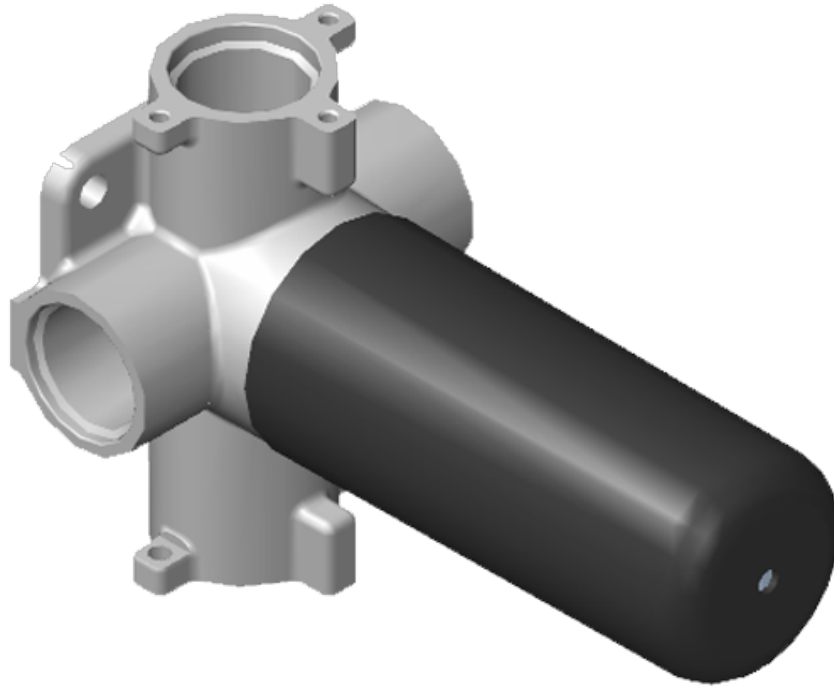

SHOWER
M-Series Thermostatic Shower
System - Ametis Ring
GL3.029WT-C19E0

GRAFF®

Information

- 3/4" thermostatic valve and trim
- 3/4" stop/volume control valve (2 pieces)
- G-8760 Ametis Ring with waterfall and rain shower settings, features no-clog, easy-clean nozzles
- Single LED light with 6 color variations
- Includes wall-mount button for LED control box
- Optional extension kit
- Flow rates: rain shower ≤ 2.0 max gpm, waterfall ≤ 2.0 max gpm
- Handshower set with wall bracket and integrated wall supply elbow and 59" hose
- CALGreen

www.graff-faucets.com | phone: 800-954-4723

SHOWER
Three-Way Diverter Control Valve
WITH Off Function (No Pass-
Through)
G-8053

GRAFF®

Information

- ~11.4 gpm @ 60 psi
- 3/4" universal inlets/outlets with female threads
- Operates one function at a time
- Stacking inlet feature
- Supplied with protective plastic cover
- CALGreen compliant depending on functions