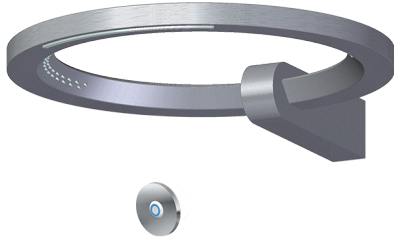

www.graff-faucets.com | phone: 800-954-4723

SHOWER
Ametis Ring
G-8760

GRAFF®

Information

- Wall-mounted installation
- 6-color LED chromotherapy lighting
- Dual-function water feature with cascade & waterfall shower settings
- Features no-clog, easy-clean nozzles
- Flow rates: rain shower ≤ 2.0 max gpm, waterfall ≤ 2.0 max gpm
- Includes wall-mount button for LED control box
- CALGreen

Finishes

G-8760

Ametis Collection
Ametis Ring Water Feature

Product Features

- Wall-mounted installation
- 6-color LED chromotherapy lighting
- Dual-function water feature with waterfall and rain shower settings
- Features no-clog, easy-clean spray nozzles
- Flow rates: rain shower ≤ 2.0 max gpm, waterfall ≤ 2.0 max gpm
- Includes wall-mount button for LED control box