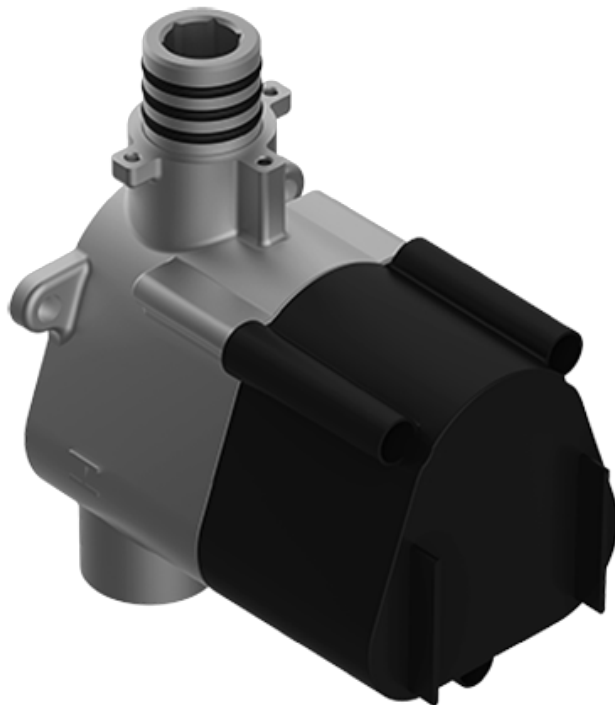

SHOWER
M-Series Thermostatic Shower
System - Ametis Ring
GL3.029WT-C19E0

GRAFF®

Information

- 3/4" thermostatic valve and trim
- 3/4" stop/volume control valve (2 pieces)
- G-8760 Ametis Ring with waterfall and rain shower settings, features no-clog, easy-clean nozzles
- Single LED light with 6 color variations
- Includes wall-mount button for LED control box
- Optional extension kit
- Flow rates: rain shower ≤ 2.0 max gpm, waterfall ≤ 2.0 max gpm
- Handshower set with wall bracket and integrated wall supply elbow and 59" hose
- CALGreen

SHOWER
Harley M-Series Valve Trim with
Three Handles

GRAFF®

Information

- Three metal handles
- Decorative trim plate
- Use with M-Series rough valves

Finishes

Architectural
Black™

Matte Black

Polished
Chrome

Architectural
White

G-8056-C19E0

HARLEY Series

SHOWER
Thermostatic Rough Valve
G-8006

GRAFF[®]

Information

- 12.9 gpm @ 60 psi
- 3/4" universal inlets
- Built-in service stops
- Stacking outlet feature
- Complete serviceability from front of all units
- Supplied with protective plastic cover
- CalGreen compliant dependent on functions

Finishes

Architectural
Black™

Matte Black

Polished
Chrome

Architectural
White

G-8006

M-Series

3/4" Concealed Thermostatic Rough Valve