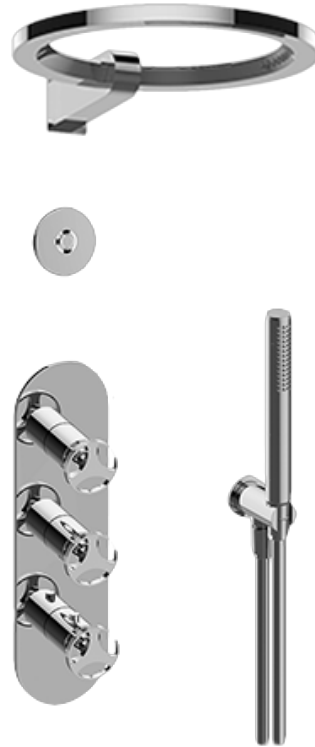

SHOWER
M-Series Thermostatic Shower
System - Ametis Ring
GL3.029WT-C19E0

GRAFF®

Information

- 3/4" thermostatic valve and trim
- 3/4" stop/volume control valve (2 pieces)
- G-8760 Ametis Ring with waterfall and rain shower settings, features no-clog, easy-clean nozzles
- Single LED light with 6 color variations
- Includes wall-mount button for LED control box
- Optional extension kit
- Flow rates: rain shower ≤ 2.0 max gpm, waterfall ≤ 2.0 max gpm
- Handshower set with wall bracket and integrated wall supply elbow and 59" hose
- CALGreen

SHOWER
Harley M-Series Valve Trim with
Three Handles

GRAFF®

Information

- Three metal handles
- Decorative trim plate
- Use with M-Series rough valves

Finishes

Architectural
Black™

Matte Black

Polished
Chrome

Architectural
White

G-8056-C19E0

HARLEY Series

SHOWER
Thermostatic Rough Valve
G-8006

GRAFF[®]

Information

- 12.9 gpm @ 60 psi
- 3/4" universal inlets
- Built-in service stops
- Stacking outlet feature
- Complete serviceability from front of all units
- Supplied with protective plastic cover
- CalGreen compliant dependent on functions