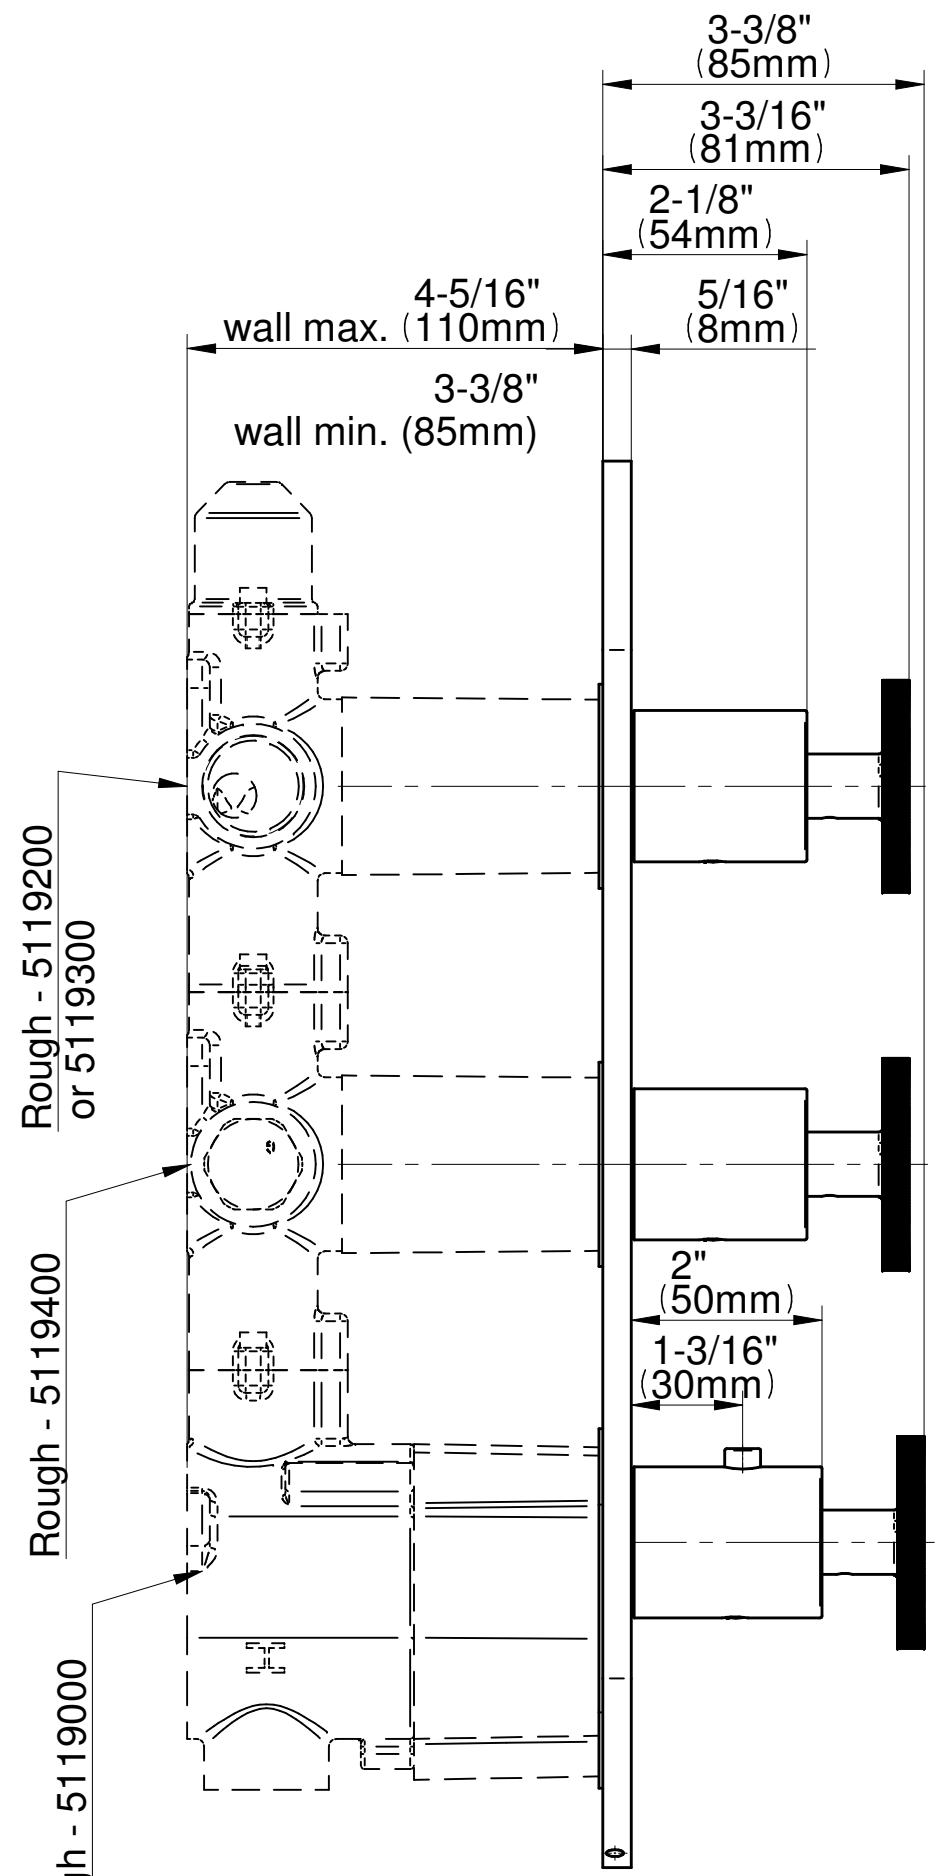

SHOWER
M-Series Thermostatic Shower
System - Ametis Ring
GL3.029WT-C19E0

GRAFF®

Information

- 3/4" thermostatic valve and trim
- 3/4" stop/volume control valve (2 pieces)
- G-8760 Ametis Ring with waterfall and rain shower settings, features no-clog, easy-clean nozzles
- Single LED light with 6 color variations
- Includes wall-mount button for LED control box
- Optional extension kit
- Flow rates: rain shower ≤ 2.0 max gpm, waterfall ≤ 2.0 max gpm
- Handshower set with wall bracket and integrated wall supply elbow and 59" hose
- CALGreen

Architectural
White

G-8056-C19E0

HARLEY Series

SHOWER
Thermostatic Rough Valve
G-8006

GRAFF[®]

Information

- 12.9 gpm @ 60 psi
- 3/4" universal inlets
- Built-in service stops
- Stacking outlet feature
- Complete serviceability from front of all units
- Supplied with protective plastic cover
- CalGreen compliant dependent on functions