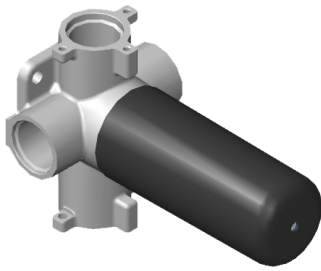

SHOWER
M-Series Thermostatic Shower
System - Tub and Shower with
Handshower
GL3.612WT-LM59E0

GRAFF®

Information

- 3/4" thermostatic valve and trim
- 3/4" stop/volume control and 3-way diverter valve
- 8" showerhead with 12" wall-mounted shower arm
- Showerhead features no-clog, easy-clean spray nozzles
- Handshower set with wall-mounted slide bar and 59" hose (PVD finishes use 59" flex hose)
- 6" contemporary tub spout
- Optional extension kit
- Flow rates: showerhead \leq 1.8 max gpm, handshower \leq 1.5 max gpm
- ADA
- CALGreen

Finishes

G-8006

M-Series

3/4" Concealed Thermostatic Rough Valve

Product Features

- 12.9 gpm @ 60 psi
- 3/4" universal inlets
- Built-in service stops
- Stacking outlet feature
- Complete serviceability from front of all units
- Supplied with protective plastic cover
- CalGreen compliant dependent on functions

www.graff-faucets.com | phone: 800-954-4723

SHOWER
 Three-Way Diverter Control Valve
 WITH Off Function (No Pass-
 Through)
G-8053

Information

- ~11.4 gpm @ 60 psi
- 3/4" universal inlets/outlets with female threads
- Operates one function at a time
- Stacking inlet feature
- Supplied with protective plastic cover
- CALGreen compliant depending on functions

Finishes

Unfinished Unfinished Architectural
Brass Brushed Brass White

G-8053

M-Series

3-Way Diverter Control Valve WITH Off Function (No Pass-Through)

Product Features

- 3/4" universal inlets/outlets with female threads
- Stacking inlet feature
- Supplied with protective plastic cover
- CalGreen compliant dependent on functions