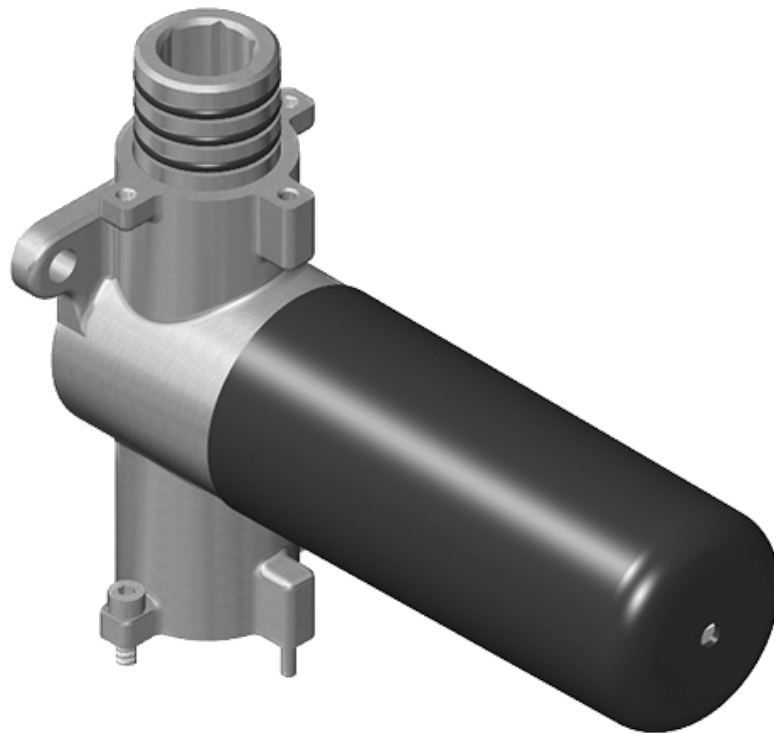

www.graff-faucets.com | phone: 800-954-4723

SHOWER
 Three-Way Diverter Control Valve
 WITH Off Function (No Pass-
 Through)
G-8053

Information

- ~11.4 gpm @ 60 psi
- 3/4" universal inlets/outlets with female threads
- Operates one function at a time
- Stacking inlet feature
- Supplied with protective plastic cover
- CALGreen compliant depending on functions

Finishes

Unfinished Unfinished Architectural
Brass Brushed Brass White

G-8053

M-Series

3-Way Diverter Control Valve WITH Off Function (No Pass-Through)

Product Features

- 3/4" universal inlets/outlets with female threads
- Stacking inlet feature
- Supplied with protective plastic cover
- CalGreen compliant dependent on functions

www.graff-faucets.com | phone: 800-954-4723

SHOWER
 Stop/Volume Control Rough Valve
G-8077

Information

- 18.1 gpm @ 60 psi
- 3/4" universal inlets/outlets with female threads
- Stacking inlet and outlet feature
- Supplied with protective plastic cover
- CalGreen compliant dependent on functions

Finishes

G-8077

M-Series

Stop/Volume Control Rough Valve

Product Features

- 3/4" universal inlets/outlets with female threads
- 18.1 gpm @ 60 psi
- Stacking inlet and outlet feature
- Supplied with protective plastic cover
- CalGreen compliant dependent on functions