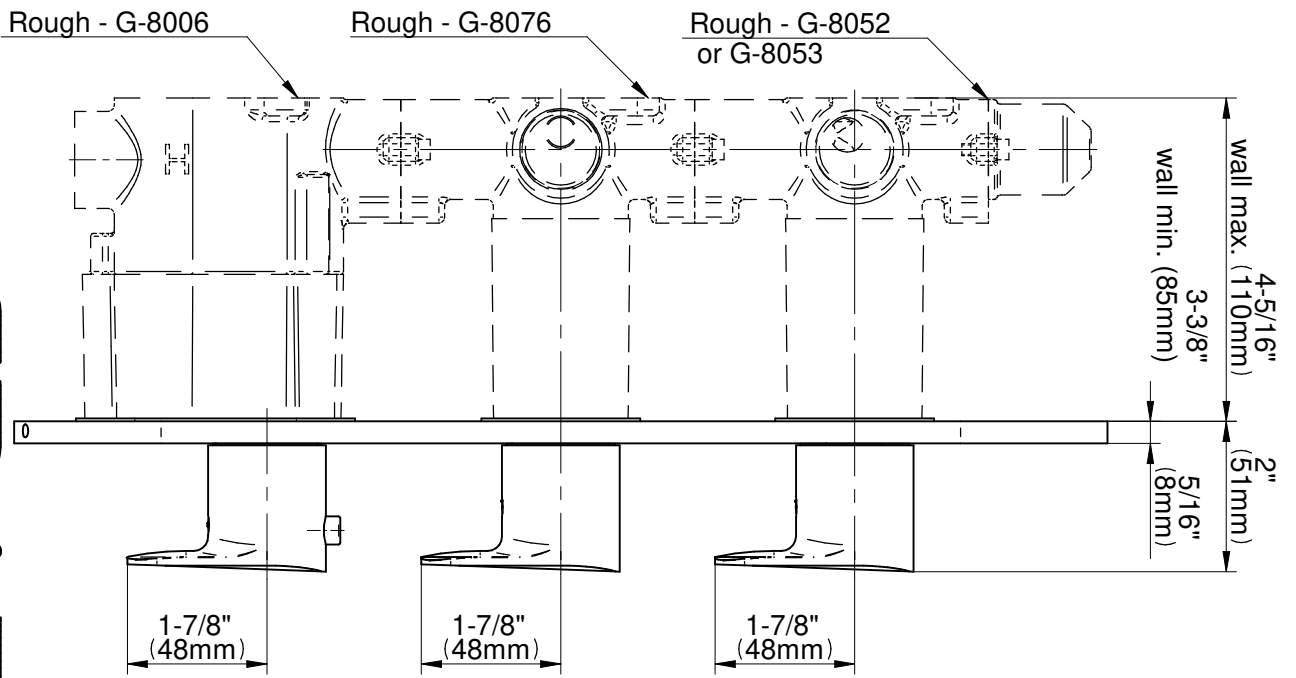

SHOWER
M-Series Thermostatic Shower
System - Tub and Shower with
Handshower
GL3.612WT-LM59E0

GRAFF®

Information

- 3/4" thermostatic valve and trim
- 3/4" stop/volume control and 3-way diverter valve
- 8" showerhead with 12" wall-mounted shower arm
- Showerhead features no-clog, easy-clean spray nozzles
- Handshower set with wall-mounted slide bar and 59" hose (PVD finishes use 59" flex hose)
- 6" contemporary tub spout
- Optional extension kit
- Flow rates: showerhead \leq 1.8 max gpm, handshower \leq 1.5 max gpm
- ADA
- CALGreen

SHOWER
Sento M-Series Valve Trim with
Three Handles

GRAFF®

Information

- Three metal handles
- Decorative trim plate
- Use with M-Series rough valves

Finishes

G-8056-LM59E0-T

Sento Series

SHOWER
 Thermostatic Rough Valve
G-8006