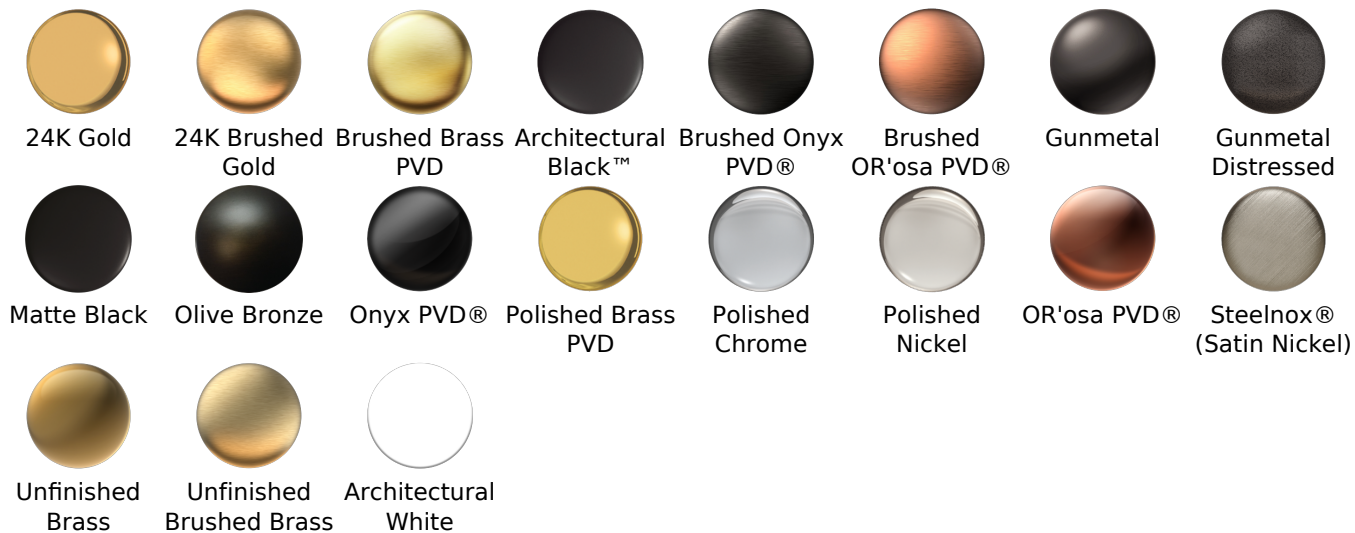

SHOWER
Sento M-Series Valve Trim with
Three Handles

GRAFF®

Information

- Three metal handles
- Decorative trim plate
- Use with M-Series rough valves

Finishes

G-8056-LM59E0-T

Sento Series

SHOWER
 Thermostatic Rough Valve
G-8006