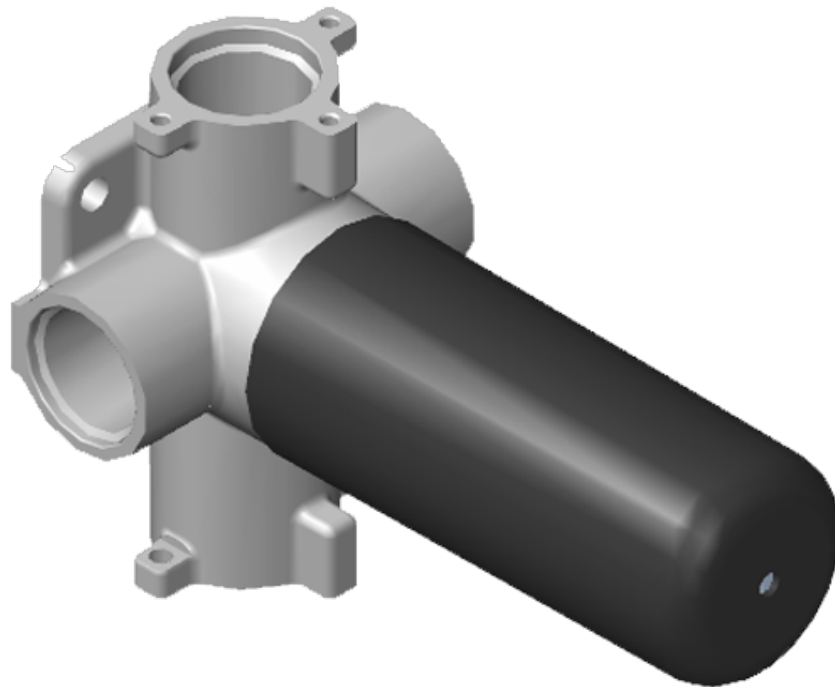

SHOWER
M-Series Thermostatic Shower
System - Tub and Shower with
Handshower
GL3.612WT-LM59E0

GRAFF®

Information

- 3/4" thermostatic valve and trim
- 3/4" stop/volume control and 3-way diverter valve
- 8" showerhead with 12" wall-mounted shower arm
- Showerhead features no-clog, easy-clean spray nozzles
- Handshower set with wall-mounted slide bar and 59" hose (PVD finishes use 59" flex hose)
- 6" contemporary tub spout
- Optional extension kit
- Flow rates: showerhead \leq 1.8 max gpm, handshower \leq 1.5 max gpm
- ADA
- CALGreen

Finishes

G-8006

M-Series

3/4" Concealed Thermostatic Rough Valve

Product Features

- 12.9 gpm @ 60 psi
- 3/4" universal inlets
- Built-in service stops
- Stacking outlet feature
- Complete serviceability from front of all units
- Supplied with protective plastic cover
- CalGreen compliant dependent on functions

www.graff-faucets.com | phone: 800-954-4723

SHOWER
 Three-Way Diverter Control Valve
 WITH Off Function (No Pass-
 Through)
G-8053

Information

- ~11.4 gpm @ 60 psi
- 3/4" universal inlets/outlets with female threads
- Operates one function at a time
- Stacking inlet feature
- Supplied with protective plastic cover
- CALGreen compliant depending on functions

Finishes

Unfinished Unfinished Architectural
Brass Brushed Brass White

G-8053

M-Series

3-Way Diverter Control Valve WITH Off Function (No Pass-Through)

Product Features

- 3/4" universal inlets/outlets with female threads
- Stacking inlet feature
- Supplied with protective plastic cover
- CalGreen compliant dependent on functions