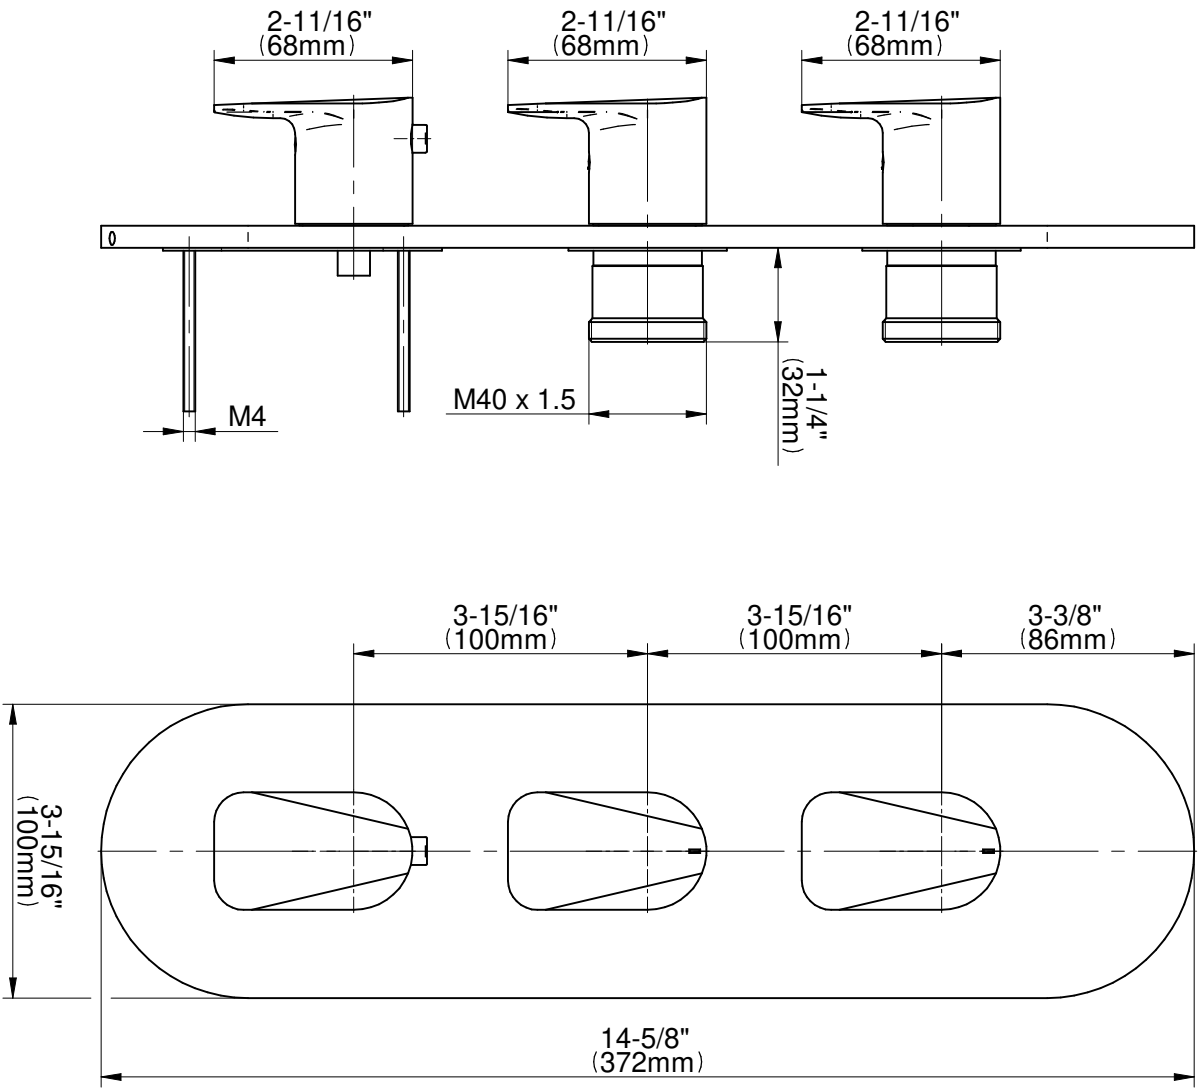

SHOWER
M-Series Thermostatic Shower
System - Tub and Shower with
Handshower
GL3.612WT-LM59E0

GRAFF®

Information

- 3/4" thermostatic valve and trim
- 3/4" stop/volume control and 3-way diverter valve
- 8" showerhead with 12" wall-mounted shower arm
- Showerhead features no-clog, easy-clean spray nozzles
- Handshower set with wall-mounted slide bar and 59" hose (PVD finishes use 59" flex hose)
- 6" contemporary tub spout
- Optional extension kit
- Flow rates: showerhead \leq 1.8 max gpm, handshower \leq 1.5 max gpm
- ADA
- CALGreen

SHOWER
Sento M-Series Valve Trim with
Three Handles

GRAFF®

Information

- Three metal handles
- Decorative trim plate
- Use with M-Series rough valves

Finishes

G-8056-LM59E0-T

Sento Series

SHOWER
 Thermostatic Rough Valve
G-8006