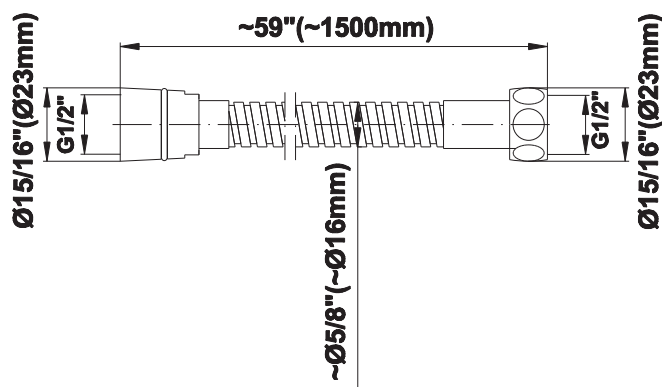

SHOWER
M-Series Thermostatic Shower
System - Tub and Shower with
Handshower
GL3.612WT-LM59E0

GRAFF®

Information

- 3/4" thermostatic valve and trim
- 3/4" stop/volume control and 3-way diverter valve
- 8" showerhead with 12" wall-mounted shower arm
- Showerhead features no-clog, easy-clean spray nozzles
- Handshower set with wall-mounted slide bar and 59" hose (PVD finishes use 59" flex hose)
- 6" contemporary tub spout
- Optional extension kit
- Flow rates: showerhead \leq 1.8 max gpm, handshower \leq 1.5 max gpm
- ADA
- CALGreen

* Special order finish- call for availability

SHOWER
 Contemporary Round Wall Supply
 Elbow
G-8613

Information

- 1/2" NPT female thread inlet

Finishes

G-8613

Shower Components

Contemporary Round Wall Supply Elbow