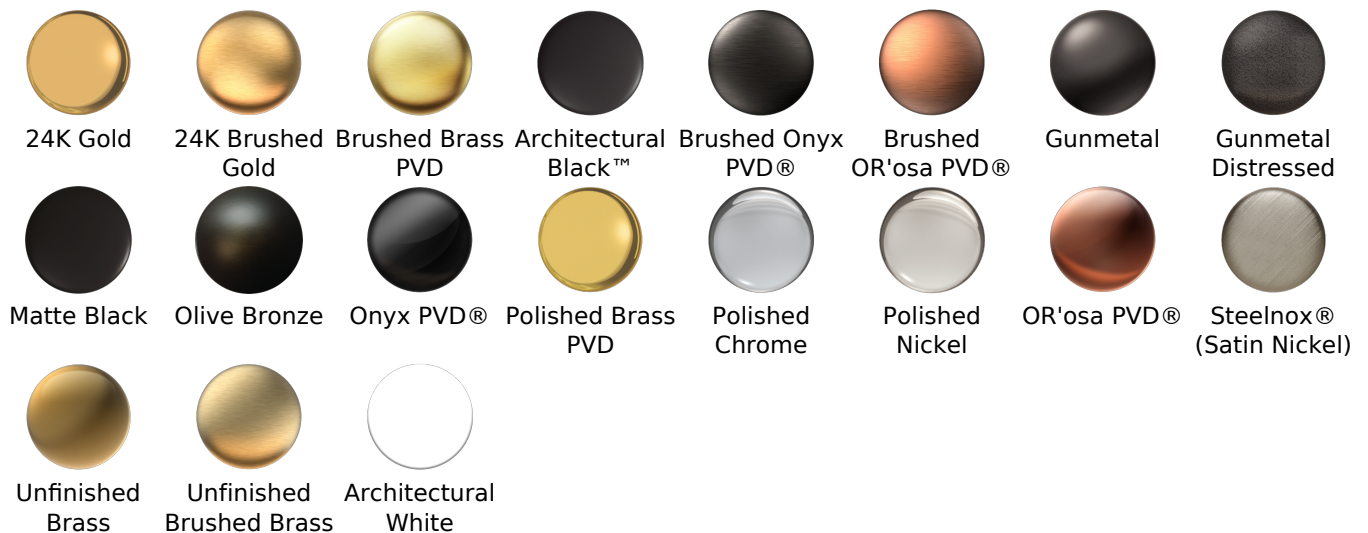

SHOWER
8" Round Brass Showerhead
G-8449

GRAFF®

Information

- 1/4" thick
- 169 no-clog, easy-clean rubber spray nozzles
- Recommended use with ceiling shower arm
- Recommended for use at no more than 10 degrees tilt
- Showerhead flow rate ≤ 1.8 max gpm
- CALGreen

Finishes