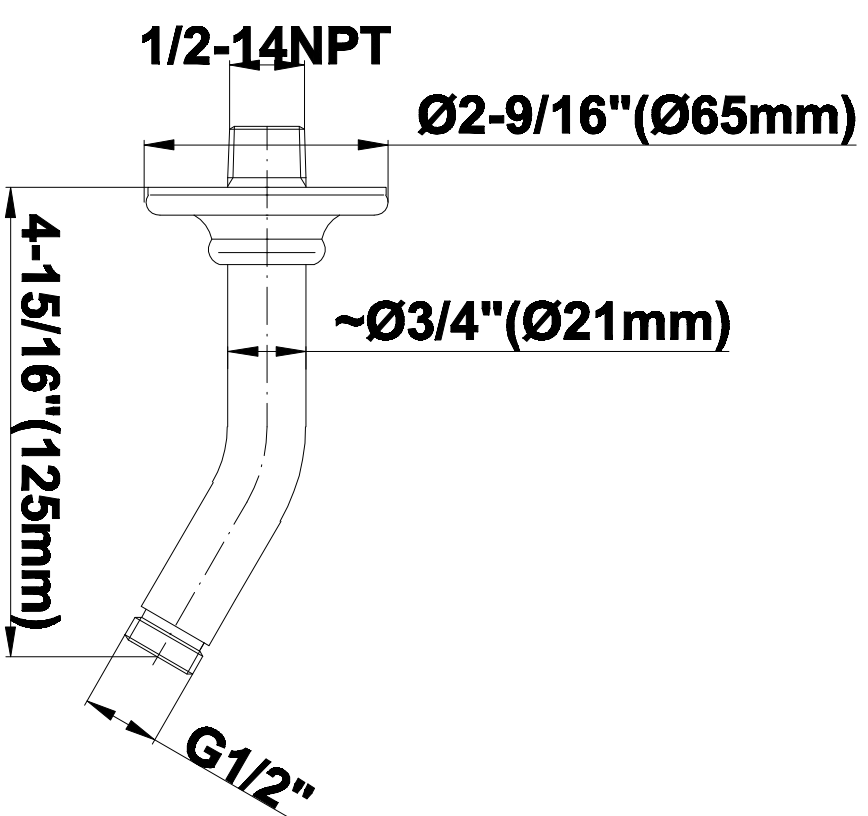

G-7065

SHOWER
5" Elegant Showerhead
G-8440

GRAFF®

Information

- Original, unique shape
- 40 spray openings
- Metal ball-joint allows for showerhead angle adjustment
- Showerhead flow rate ≤ 1.8 max gpm
- CALGreen

G-8440

5" Elegant Showerhead

Product Features

- Original, unique shape, 40 spray openings
- Metal ball-joint allows for showerhead angle adjustment
- Showerhead flow rate ≤ 1.8 max gpm

Code Compliance

- CALGreen

* Special order finish- call for availability

SHOWER
Traditional 5" Shower Arm
G-8520

GRAFF®

Information

- Includes arm and flange
- 1/2" NPT male thread inlet
- For use with all showerheads (especially G-8420, G-8440 and G-8450)

G-8520

SHOWER
7" Traditional Tub Spout
G-8550

GRAFF®

Information

- Includes spout ring
- 1/2" NPT female thread inlet
- Tub spout flow rate ~ 19.8 gpm @60 psi

Finishes

24K Gold

24K Brushed
Gold