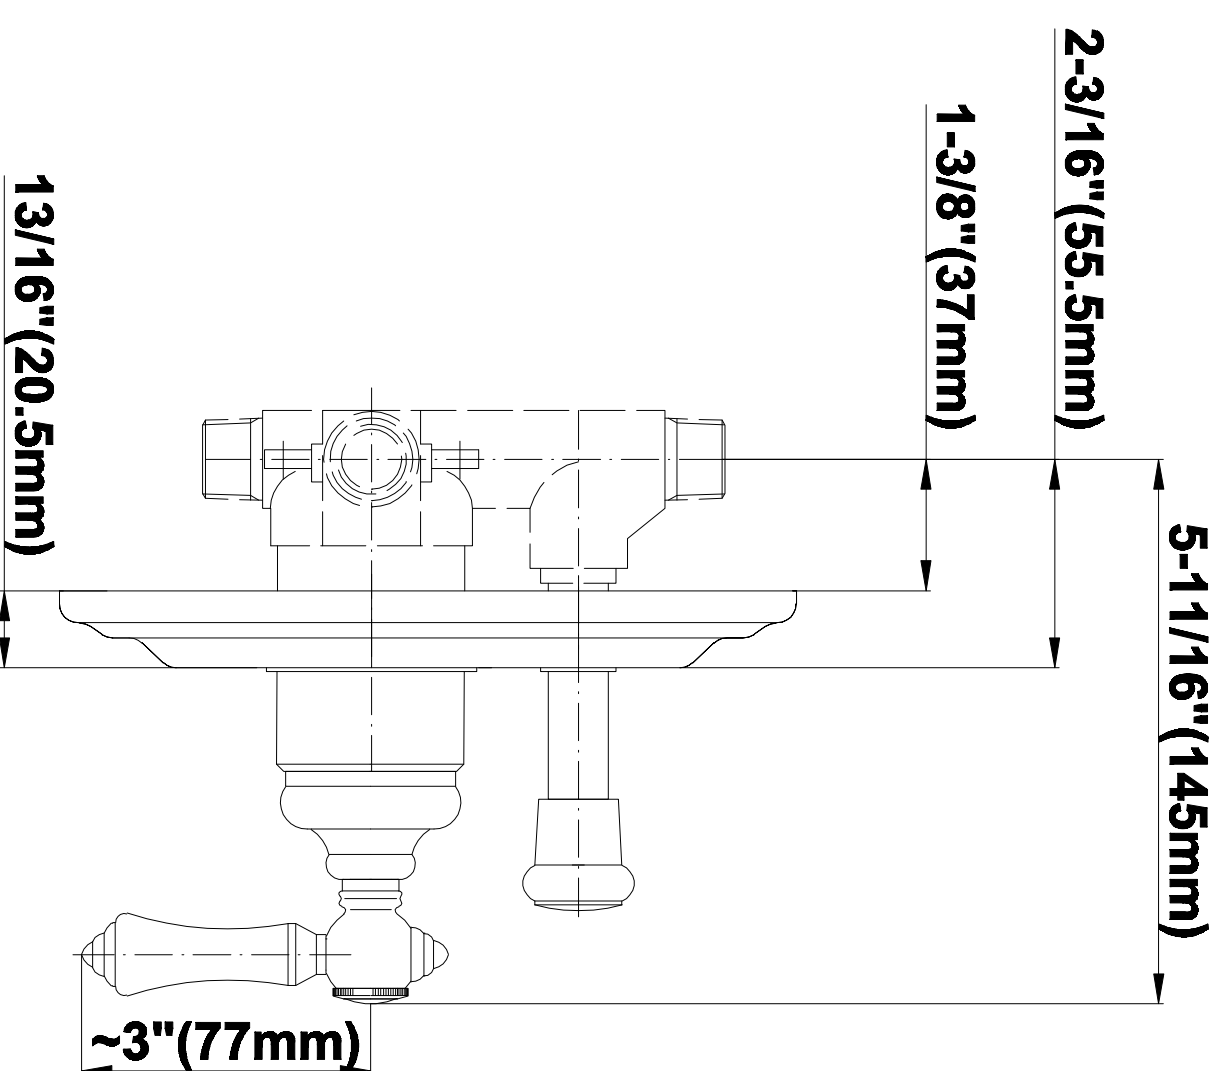

SHOWER
Pressure Balancing Shower
System - Tub and Shower
G-7165-LM15S

GRAFF®

Information

- 1/2" pressure balance valve with diverter and trim
- 5" showerhead with 5" wall-mounted shower arm
- 7" traditional tub spout
- Optional extension kit
- Showerhead flow rate ≤ 1.8 max gpm
- ADA
- CALGreen

G-7065

SHOWER
5" Elegant Showerhead
G-8440

GRAFF®

Information

- Original, unique shape
- 40 spray openings
- Metal ball-joint allows for showerhead angle adjustment
- Showerhead flow rate ≤ 1.8 max gpm
- CALGreen

G-8440

5" Elegant Showerhead

Product Features

- Original, unique shape, 40 spray openings
- Metal ball-joint allows for showerhead angle adjustment
- Showerhead flow rate ≤ 1.8 max gpm

Code Compliance

- CALGreen

* Special order finish- call for availability

SHOWER
Traditional 5" Shower Arm
G-8520

GRAFF®

Information

- Includes arm and flange
- 1/2" NPT male thread inlet
- For use with all showerheads (especially G-8420, G-8440 and G-8450)