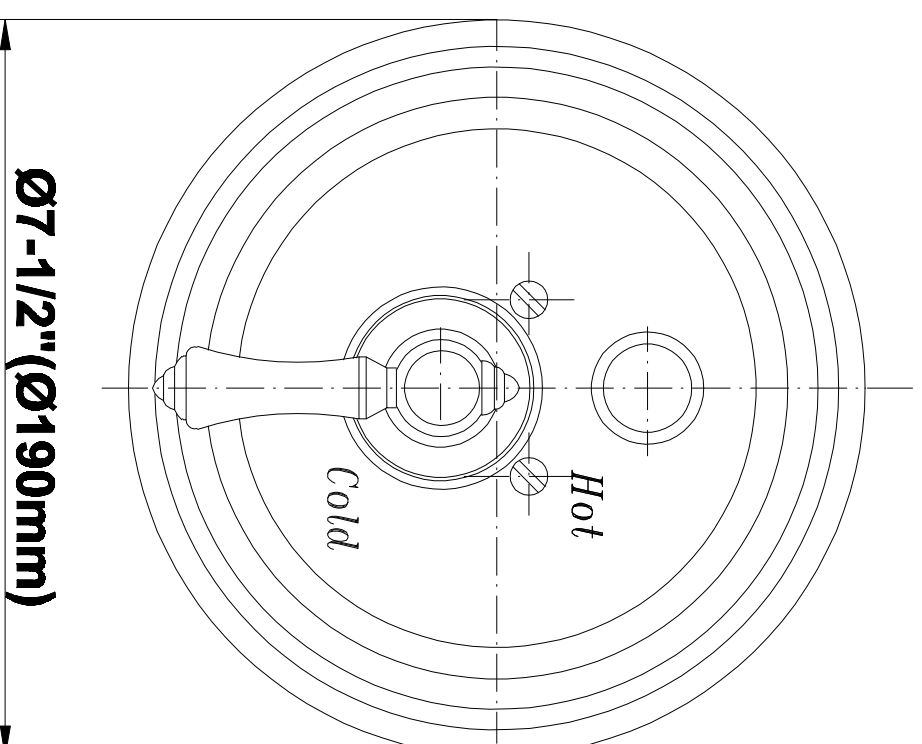

SHOWER
Pressure Balancing Shower
System - Tub and Shower
G-7165-LM15S

GRAFF®

Information

- 1/2" pressure balance valve with diverter and trim
- 5" showerhead with 5" wall-mounted shower arm
- 7" traditional tub spout
- Optional extension kit
- Showerhead flow rate ≤ 1.8 max gpm
- ADA
- CALGreen

www.graff-faucets.com | phone: 800-954-4723

SHOWER
Canterbury Trim Plate w/Handle
G-7065-LM15S-T

GRAFF[®]

Information

- Single metal lever handle
- Decorative trim plate
- Includes push-button diverter
- Use with G-7055 pressure balancing rough valve for shower and tub configurations
- To complete package, you must order rough valve
- ADA

G-7065

SHOWER
5" Elegant Showerhead
G-8440

GRAFF®

Information

- Original, unique shape
- 40 spray openings
- Metal ball-joint allows for showerhead angle adjustment
- Showerhead flow rate ≤ 1.8 max gpm
- CALGreen

G-8440

5" Elegant Showerhead

Product Features

- Original, unique shape, 40 spray openings
- Metal ball-joint allows for showerhead angle adjustment
- Showerhead flow rate ≤ 1.8 max gpm

Code Compliance

- CALGreen