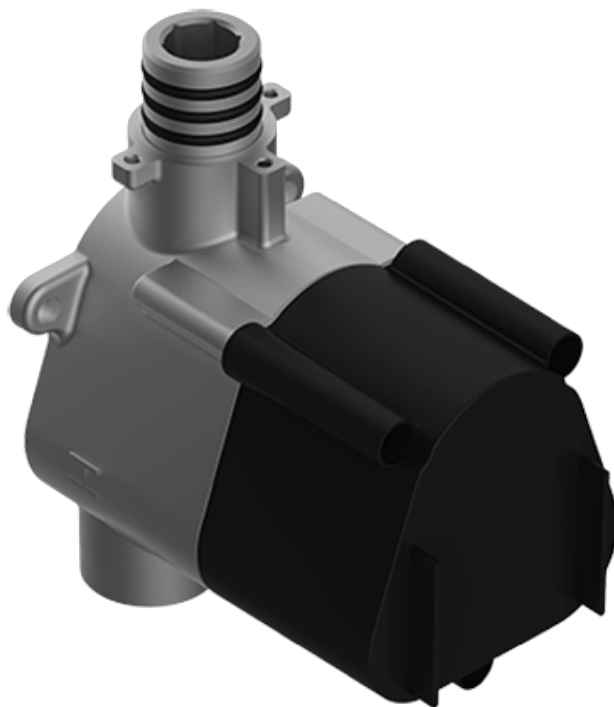

SHOWER
M-Series Thermostatic Shower
System - Ametis Ring
GL2.009SD-LM57E0

GRAFF[®]

Information

- 3/4" thermostatic valve and trim
- 3/4" 2-way diverter valve and trim
- G-8760 Ametis Ring with waterfall and rain shower settings, features no-clog, easy-clean nozzles
- Single LED light with 6 color variations
- Includes wall-mount button for LED control box
- Optional extension kit
- Flow rates: rain shower \leq 2.0 max gpm, waterfall \leq 2.0 max gpm
- ADA
- CALGreen

SHOWER
Harley M-Series Thermostatic
Valve Trim with Handle

GRAFF®

Information

- Single metal handle
- Decorative trim plate
- Use with G-8006 Thermostatic Rough Valve
- ADA

Finishes

Architectural
Black™

Matte Black

Polished
Chrome

Architectural
White

G-8037-LM57E

Harley Series

SHOWER
Thermostatic Rough Valve
G-8006

GRAFF[®]

Information

- 12.9 gpm @ 60 psi
- 3/4" universal inlets
- Built-in service stops
- Stacking outlet feature
- Complete serviceability from front of all units
- Supplied with protective plastic cover
- CalGreen compliant dependent on functions

Finishes

Architectural
Black™

Matte Black

Polished
Chrome

Architectural
White

G-8006

M-Series

3/4" Concealed Thermostatic Rough Valve