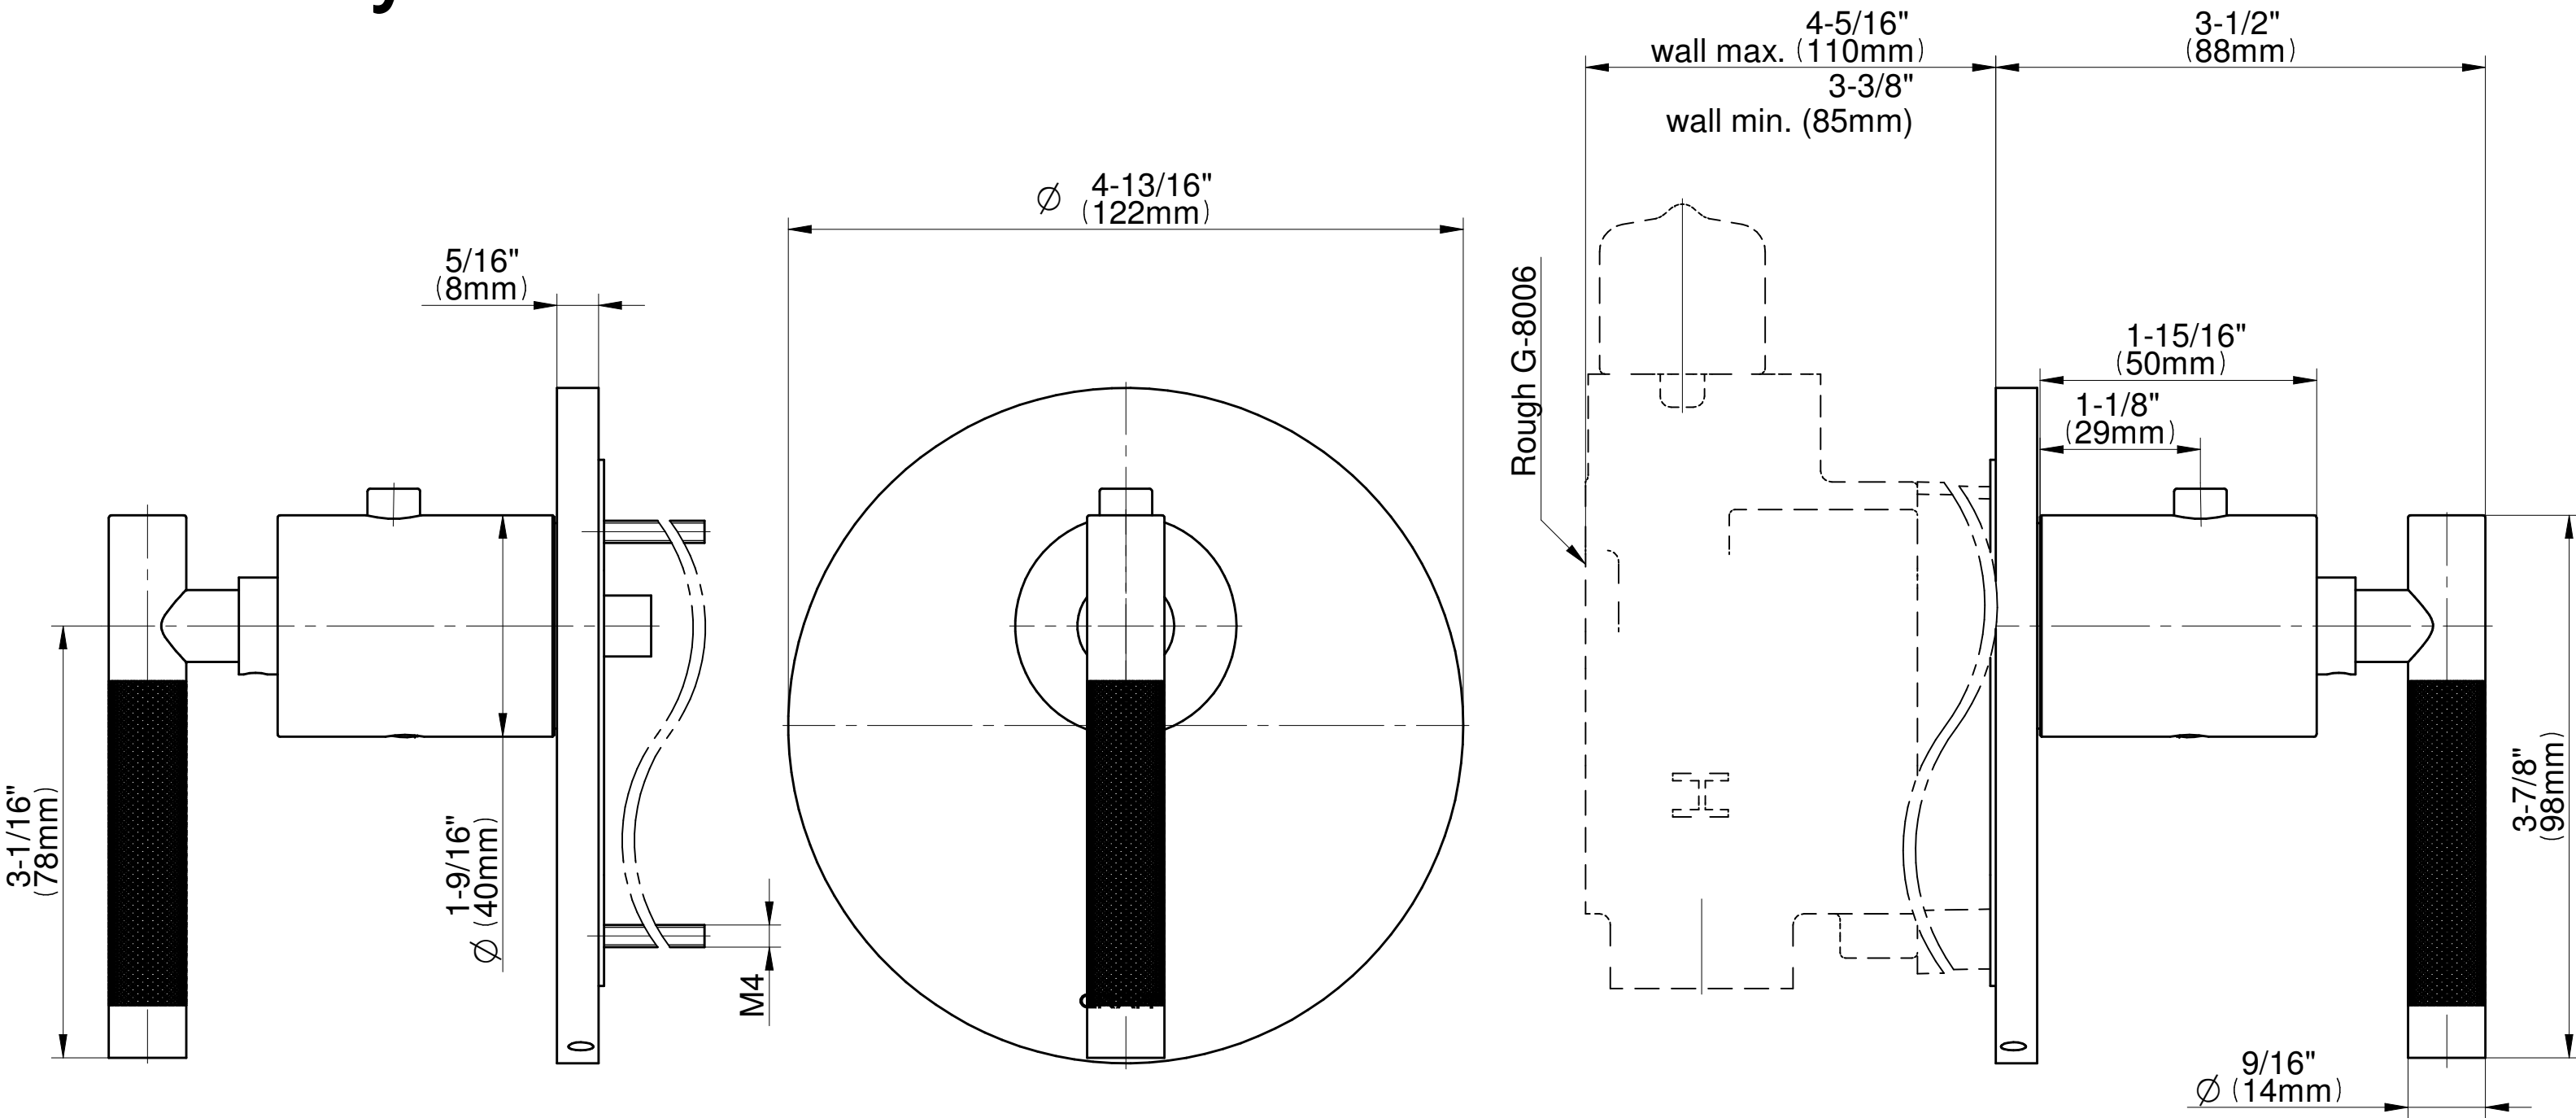

SHOWER
M-Series Thermostatic Shower
System - Ametis Ring
GL2.009SD-LM57E0

GRAFF[®]

Information

- 3/4" thermostatic valve and trim
- 3/4" 2-way diverter valve and trim
- G-8760 Ametis Ring with waterfall and rain shower settings, features no-clog, easy-clean nozzles
- Single LED light with 6 color variations
- Includes wall-mount button for LED control box
- Optional extension kit
- Flow rates: rain shower \leq 2.0 max gpm, waterfall \leq 2.0 max gpm
- ADA
- CALGreen

SHOWER
Harley M-Series Thermostatic
Valve Trim with Handle

GRAFF®

Information

- Single metal handle
- Decorative trim plate
- Use with G-8006 Thermostatic Rough Valve
- ADA

Finishes

Architectural
Black™

Matte Black

Polished
Chrome

Architectural
White

G-8037-LM57E

Harley Series

SHOWER
Thermostatic Rough Valve
G-8006

GRAFF[®]

Information

- 12.9 gpm @ 60 psi
- 3/4" universal inlets
- Built-in service stops
- Stacking outlet feature
- Complete serviceability from front of all units
- Supplied with protective plastic cover
- CalGreen compliant dependent on functions