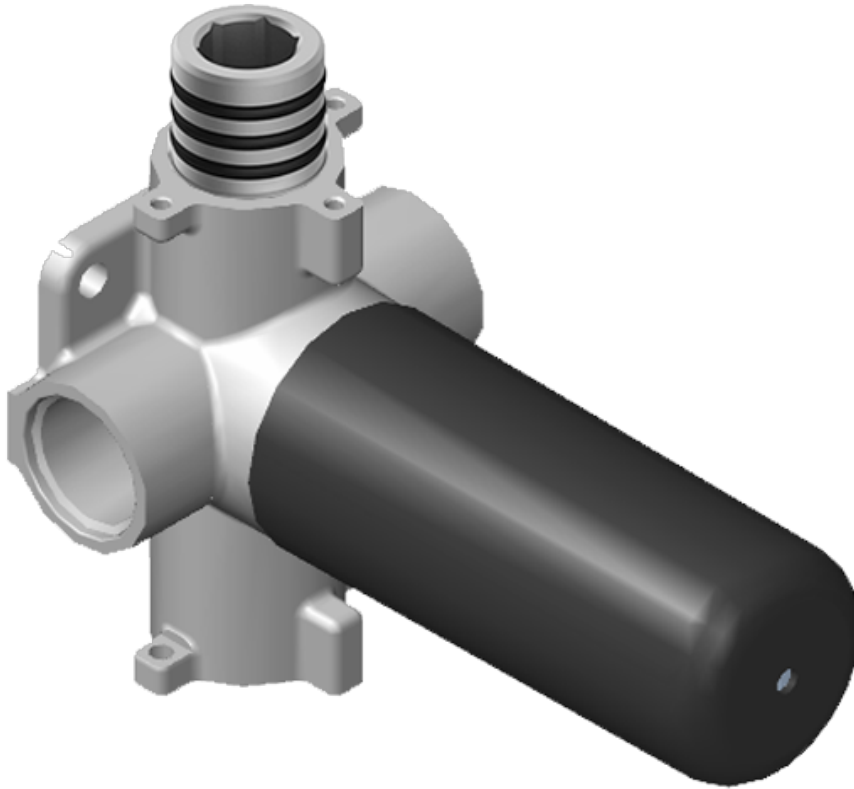

SHOWER
M-Series Thermostatic Shower
System - Ametis Ring
GL2.009SD-LM57E0

GRAFF[®]

Information

- 3/4" thermostatic valve and trim
- 3/4" 2-way diverter valve and trim
- G-8760 Ametis Ring with waterfall and rain shower settings, features no-clog, easy-clean nozzles
- Single LED light with 6 color variations
- Includes wall-mount button for LED control box
- Optional extension kit
- Flow rates: rain shower \leq 2.0 max gpm, waterfall \leq 2.0 max gpm
- ADA
- CALGreen

SHOWER
Harley M-Series Thermostatic
Valve Trim with Handle

GRAFF®

Information

- Single metal handle
- Decorative trim plate
- Use with G-8006 Thermostatic Rough Valve
- ADA

Finishes

Architectural
Black™

Matte Black

www.graff-faucets.com | phone: 800-954-4723

SHOWER
Two-Way Diverter Volume Control
Valve WITH Off Function and Pass-
Through
G-8052

GRAFF®

Information

- 11.7 gpm @ 60 psi
- 3/4" universal inlets/outlets with female threads
- Operates one function at a time
- Stacking inlet and pass-through port feature
- Supplied with protective plastic cover
- CALGreen compliant depending on functions

Finishes

Architectural
Black™

Matte Black

Polished
Chrome

Architectural
White

G-8052 M-Series
 2-Way Diverter Volume Control Valve
 WITH Off Function and Pass-Through

Product Features

- 12.1 gpm @ 60 psi
- 3/4" universal inlets/outlets with female threads
- Stacking inlet and pass-through port feature
- Supplied with protective plastic cover
- CalGreen compliant dependent on functions