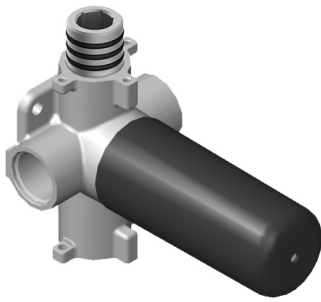

www.graff-faucets.com | phone: 800-954-4723

SHOWER
Two-Way Diverter Volume Control
Valve WITH Off Function and Pass-
Through
G-8052

GRAFF®

Information

- 11.7 gpm @ 60 psi
- 3/4" universal inlets/outlets with female threads
- Operates one function at a time
- Stacking inlet and pass-through port feature
- Supplied with protective plastic cover
- CALGreen compliant depending on functions

Finishes

Architectural
Black™

Matte Black

Polished
Chrome

Architectural
White

G-8052 M-Series
 2-Way Diverter Volume Control Valve
 WITH Off Function and Pass-Through

Product Features

- 12.1 gpm @ 60 psi
- 3/4" universal inlets/outlets with female threads
- Stacking inlet and pass-through port feature
- Supplied with protective plastic cover
- CalGreen compliant dependent on functions

www.graff-faucets.com | phone: 800-954-4723

SHOWER
Harley M-Series 2-Way Diverter
Valve Trim with Handle
G-8068-LM57E1-T

GRAFF[®]

Information

- Single metal handle
- Decorative trim plate
- Use with G-8052 2-Way Diverter Volume Control Valve WITH Off Function and Pass-Through
- ADA