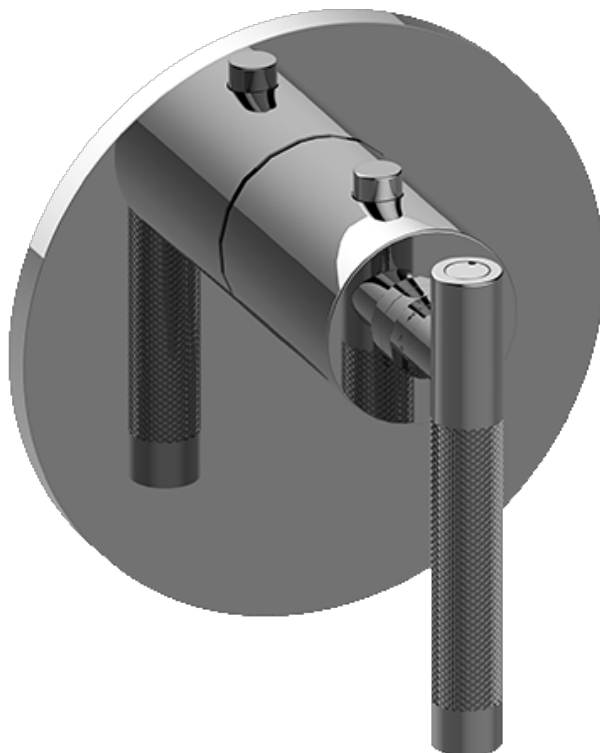

SHOWER
M-Series Thermostatic Shower
System - Ametis Ring
GL2.009SD-LM57E0

GRAFF[®]

Information

- 3/4" thermostatic valve and trim
- 3/4" 2-way diverter valve and trim
- G-8760 Ametis Ring with waterfall and rain shower settings, features no-clog, easy-clean nozzles
- Single LED light with 6 color variations
- Includes wall-mount button for LED control box
- Optional extension kit
- Flow rates: rain shower \leq 2.0 max gpm, waterfall \leq 2.0 max gpm
- ADA
- CALGreen

SHOWER
Harley M-Series Thermostatic
Valve Trim with Handle

GRAFF®

Information

- Single metal handle
- Decorative trim plate
- Use with G-8006 Thermostatic Rough Valve
- ADA

Finishes

Architectural
Black™

Matte Black

Polished
Chrome

Architectural
White

G-8037-LM57E

Harley Series

SHOWER
Thermostatic Rough Valve
G-8006

GRAFF[®]

Information

- 12.9 gpm @ 60 psi
- 3/4" universal inlets
- Built-in service stops
- Stacking outlet feature
- Complete serviceability from front of all units
- Supplied with protective plastic cover
- CalGreen compliant dependent on functions

www.graff-faucets.com | phone: 800-954-4723

SHOWER
Two-Way Diverter Volume Control
Valve WITH Off Function and Pass-
Through
G-8052

GRAFF®

Information

- 11.7 gpm @ 60 psi
- 3/4" universal inlets/outlets with female threads
- Operates one function at a time
- Stacking inlet and pass-through port feature
- Supplied with protective plastic cover
- CALGreen compliant depending on functions