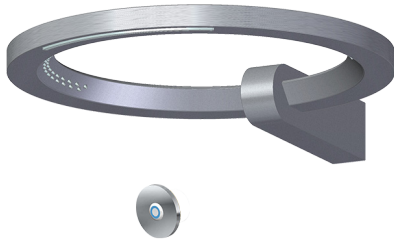

GRAFF®

Information

- Wall-mounted installation
- 6-color LED chromotherapy lighting
- Dual-function water feature with cascade & waterfall shower settings
- Features no-clog, easy-clean nozzles
- Flow rates: rain shower ≤ 2.0 max gpm, waterfall ≤ 2.0 max gpm
- Includes wall-mount button for LED control box
- CALGreen

Product Features

- Wall-mounted installation
- 6-color LED chromotherapy lighting
- Dual-function water feature with waterfall and rain shower settings
- Features no-clog, easy-clean spray nozzles
- Flow rates: rain shower ≤ 2.0 max gpm, waterfall ≤ 2.0 max gpm
- Includes wall-mount button for LED control box