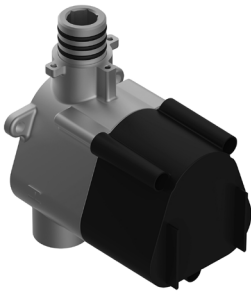

SHOWER
Harley M-Series Thermostatic
Valve Trim with Handle

GRAFF®

Information

- Single metal handle
- Decorative trim plate
- Use with G-8006 Thermostatic Rough Valve
- ADA

Finishes

Architectural
Black™

Matte Black

Polished
Chrome

Architectural
White

G-8037-LM57E

Harley Series

SHOWER
Thermostatic Rough Valve
G-8006

GRAFF[®]

Information

- 12.9 gpm @ 60 psi
- 3/4" universal inlets
- Built-in service stops
- Stacking outlet feature
- Complete serviceability from front of all units
- Supplied with protective plastic cover
- CalGreen compliant dependent on functions

Finishes

Architectural
Black™

Matte Black

Polished
Chrome

Architectural
White

G-8006

M-Series

3/4" Concealed Thermostatic Rough Valve

www.graff-faucets.com | phone: 800-954-4723

SHOWER
Two-Way Diverter Volume Control
Valve WITH Off Function and Pass-
Through
G-8052

GRAFF®

Information

- 11.7 gpm @ 60 psi
- 3/4" universal inlets/outlets with female threads
- Operates one function at a time
- Stacking inlet and pass-through port feature
- Supplied with protective plastic cover
- CALGreen compliant depending on functions