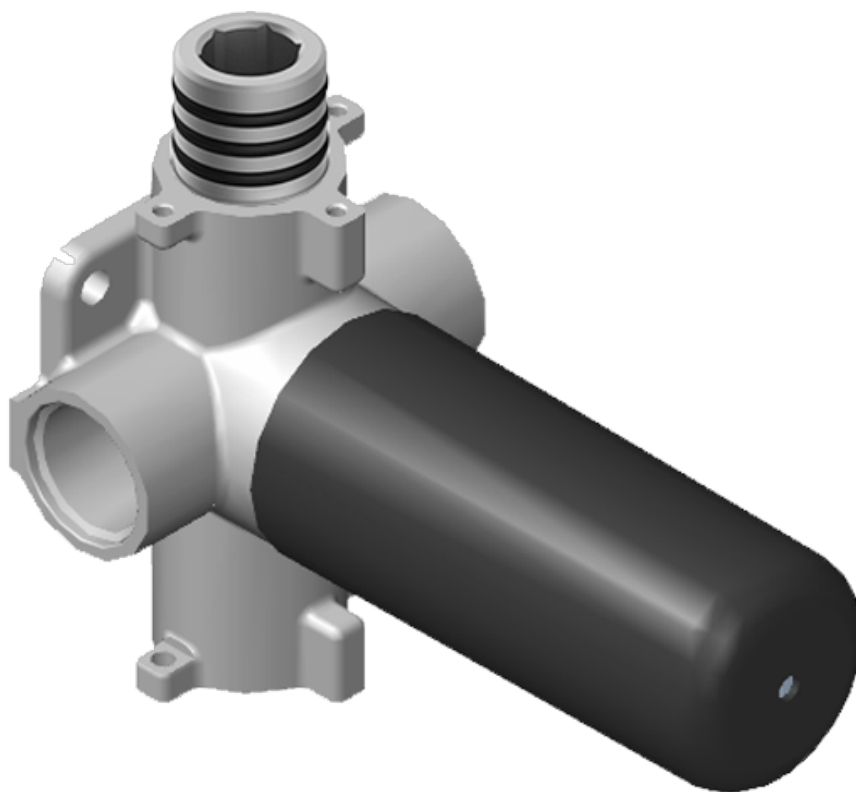

## Information

- 3/4" thermostatic valve and trim
- 3/4" 2-way diverter valve and trim (2 pieces)
- G-8226 dual-function, stainless steel showerhead, with rainfall and cascade settings, features 100 no-clog, easy-clean spray nozzles
- Flush-mounted swivel body sprays (3 pieces)
- Handshower set with wall bracket and 59" hose
- Optional extension kit
- Additional valve details and flow rates
- Flow rates: rainfall  $\leq 1.8$  max gpm, cascade  $\leq 1.8$  max gpm, handshower  $\leq 1.5$  max gpm, body sprays  $\leq 1.5$  max gpm each

## Thermostatic Valve -Trim - M-Series

**GRAFF**<sup>®</sup>  
CUTTING EDGE DESIGN

SHOWER  
Two-Way Diverter Volume Control  
Valve WITH Off Function and Pass-  
Through  
**G-8052**

---

**GRAFF®**

### Finishes

Polished  
Chrome

**G-8052** M-Series  
 2-Way Diverter Volume Control Valve  
 WITH Off Function and Pass-Through

**Product Features**

- 12.1 gpm @ 60 psi
- 3/4" universal inlets/outlets with female threads
- Stacking inlet and pass-through port feature
- Supplied with protective plastic cover
- CalGreen compliant dependent on functions