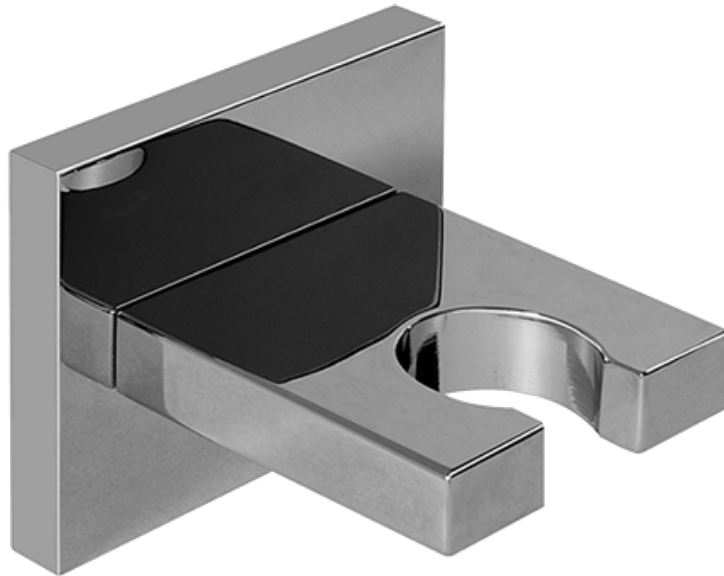

\* Special order finish- call for availability

SHOWER  
Contemporary Square Wall  
Bracket for Handshower  
**G-8632**

---

**GRAFF**<sup>®</sup>