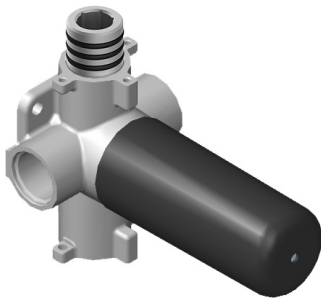

## Thermostatic Valve -Trim - M-Series

**GRAFF**<sup>®</sup>  
CUTTING EDGE DESIGN

SHOWER  
Two-Way Diverter Volume Control  
Valve WITH Off Function and Pass-  
Through  
**G-8052**

---

**GRAFF®**

### Information

- 11.7 gpm @ 60 psi
- 3/4" universal inlets/outlets with female threads
- Operates one function at a time
- Stacking inlet and pass-through port feature
- Supplied with protective plastic cover
- CALGreen compliant depending on functions

### Finishes

Polished  
Chrome

**G-8052** M-Series  
 2-Way Diverter Volume Control Valve  
 WITH Off Function and Pass-Through

**Product Features**

- 12.1 gpm @ 60 psi
- 3/4" universal inlets/outlets with female threads
- Stacking inlet and pass-through port feature
- Supplied with protective plastic cover
- CalGreen compliant dependent on functions