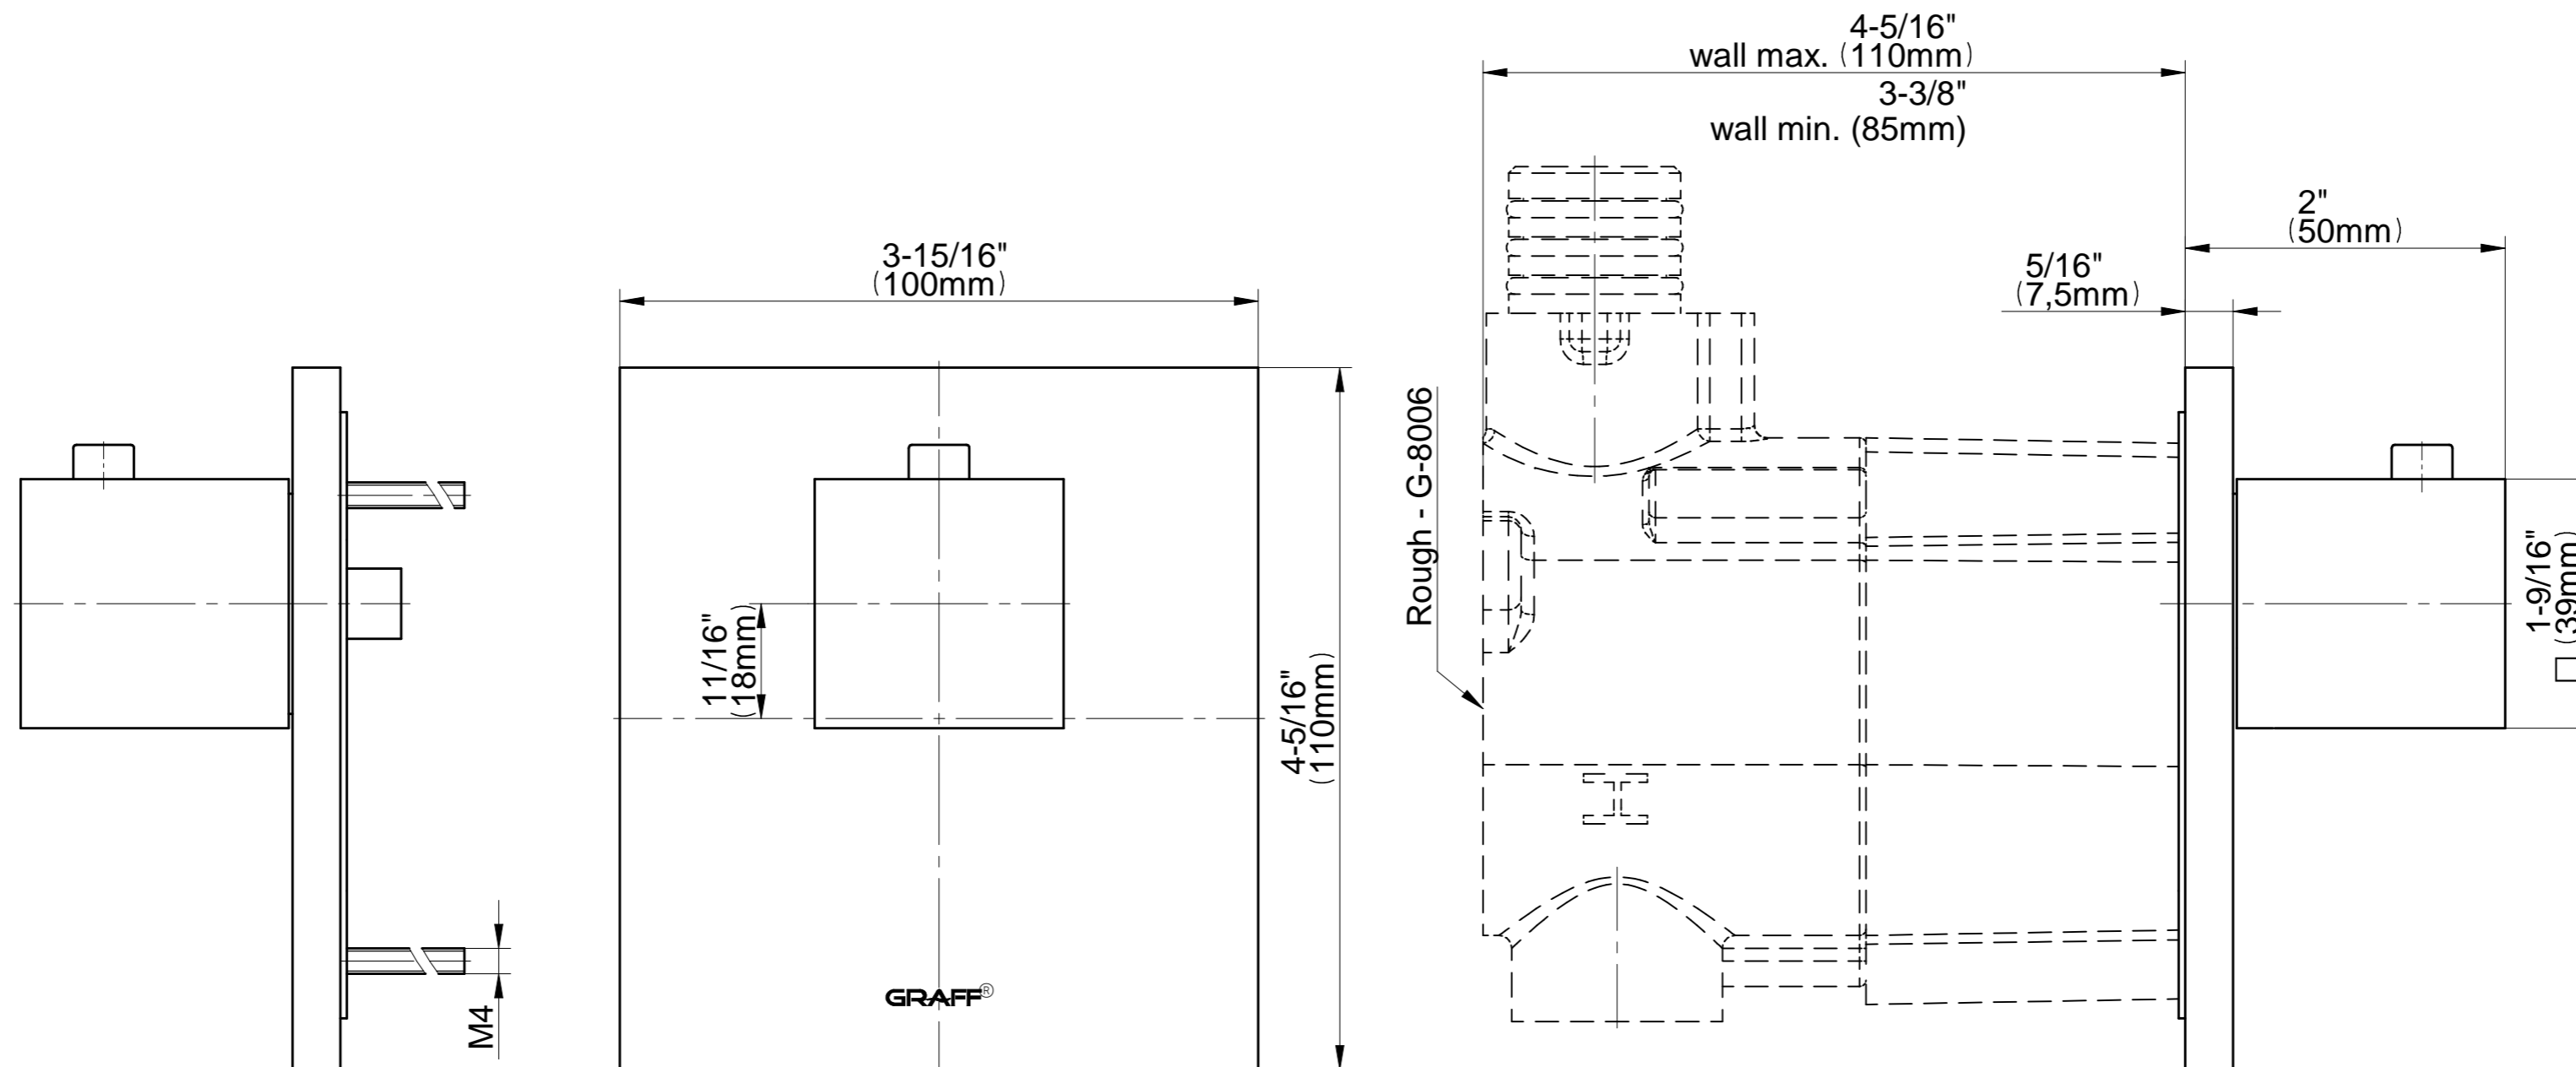

G-8043-SH-T

Thermostatic Valve -Trim - M-Series

GRAFF®
CUTTING EDGE DESIGN