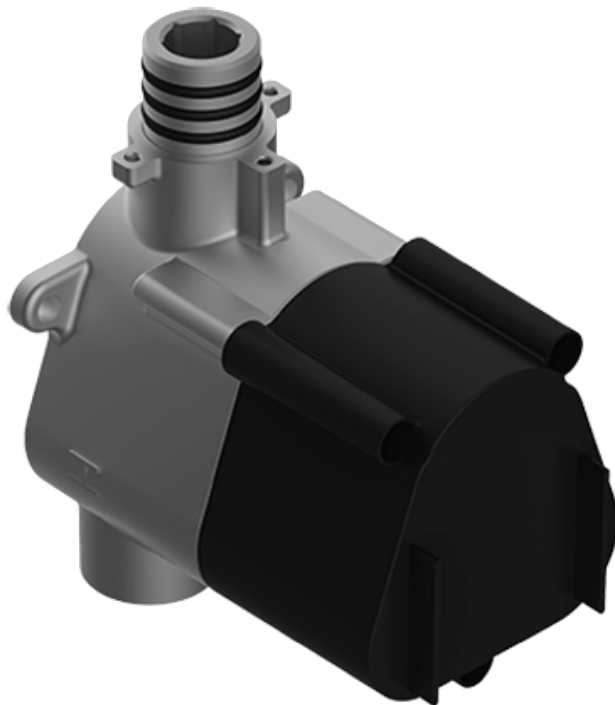

SHOWER  
Aqua-Sense Complete  
Thermostatic Shower System  
**GM3.123SE-SH0**

---

**GRAFF®**

## Information

- 3/4" thermostatic valve and trim
- 3/4" 2-way diverter valve and trim (2 pieces)
- G-8226 dual-function, stainless steel showerhead, with rainfall and cascade settings, features 100 no-clog, easy-clean spray nozzles
- Flush-mounted swivel body sprays (3 pieces)
- Handshower set with wall bracket and 59" hose
- Optional extension kit
- Additional valve details and flow rates
- Flow rates: rainfall  $\leq 1.8$  max gpm, cascade  $\leq 1.8$  max gpm, handshower  $\leq 1.5$  max gpm, body sprays  $\leq 1.5$  max gpm each

SHOWER  
Thermostatic Rough Valve  
**G-8006**

---

**GRAFF**<sup>®</sup>

# G-8006

M-Series

3/4" Concealed Thermostatic Rough Valve