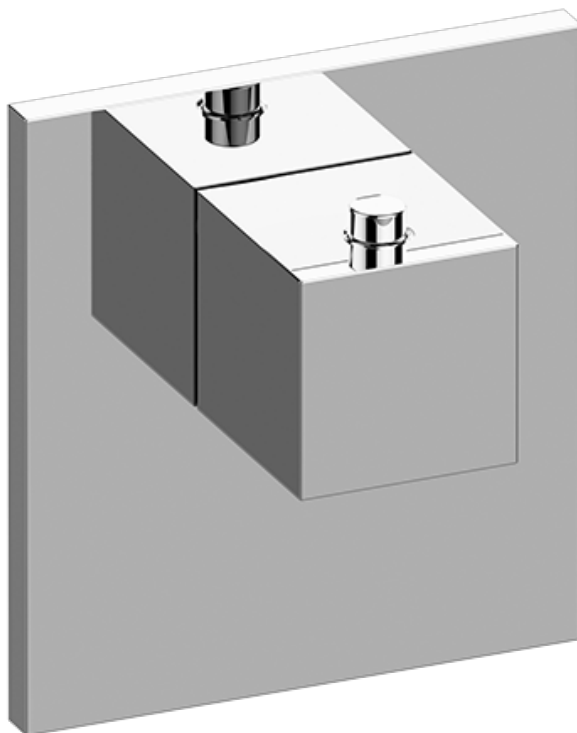

### Information

- Single metal handle
- Decorative trim plate
- Use with G-8006 thermostatic rough valve
- To complete package, you must order rough valve