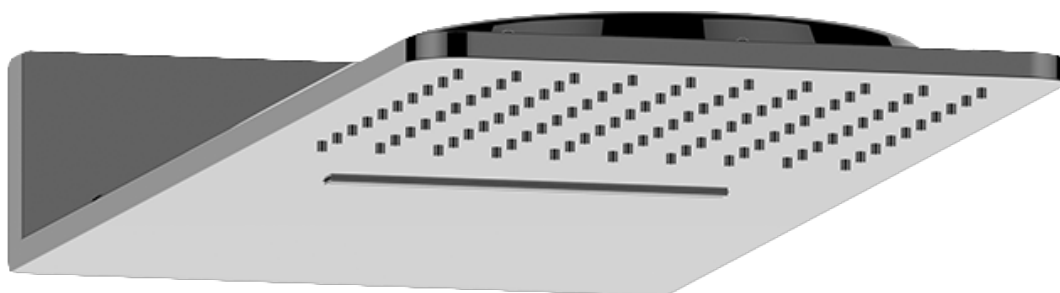

## 2-way Diverter Valve - Trim - M-Series

**GRAFF**<sup>®</sup>  
CUTTING EDGE DESIGN

SHOWER  
Aqua-Sense Dual Function Water  
Feature  
**G-8226**

---

**GRAFF**<sup>®</sup>