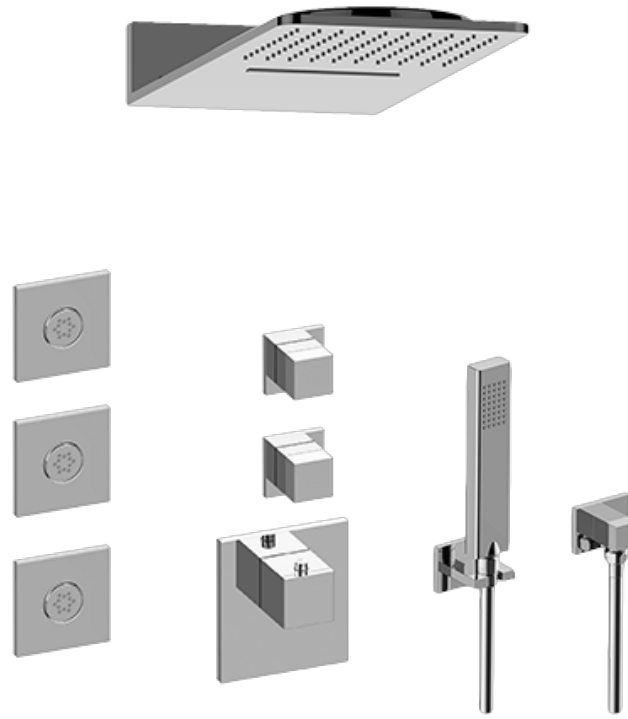

## Information

- 3/4" thermostatic valve and trim
- 3/4" 2-way diverter valve and trim (2 pieces)
- G-8226 dual-function, stainless steel showerhead, with rainfall and cascade settings, features 100 no-clog, easy-clean spray nozzles
- Flush-mounted swivel body sprays (3 pieces)
- Handshower set with wall bracket and 59" hose
- Optional extension kit
- Additional valve details and flow rates
- Flow rates: rainfall  $\leq 1.8$  max gpm, cascade  $\leq 1.8$  max gpm, handshower  $\leq 1.5$  max gpm, body sprays  $\leq 1.5$  max gpm each