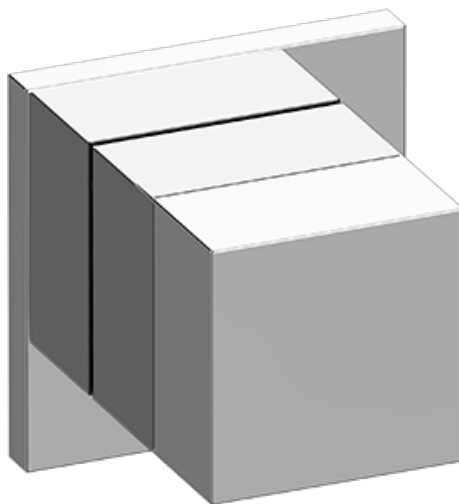

SHOWER
M-Series Square Two-Way
Diverter Valve Trim Plate and
Handle
G-8071-SH1-T

GRAFF®

Information

- Single metal handle
- Decorative trim plate
- Use with G-8052 2-way diverter (pass through) control rough valve WITH off function
- To complete package, you must order rough valve

Finishes