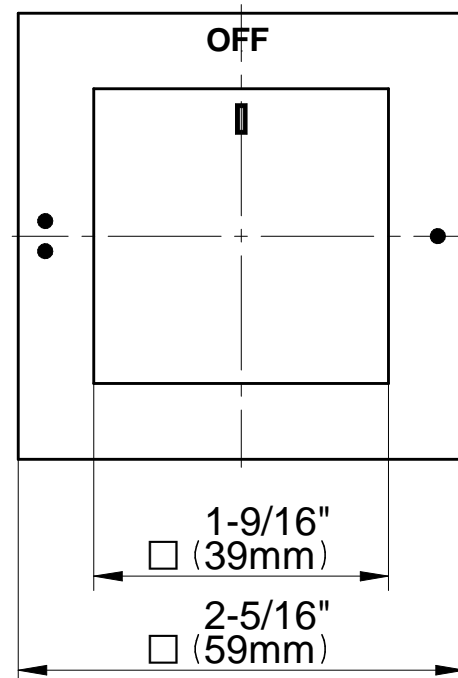

G-8071-SH1-T

2-way Diverter Valve - Trim - M-Series

GRAFF®
CUTTING EDGE DESIGN