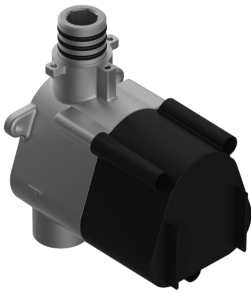

## Information

- 3/4" thermostatic valve and trim
- 3/4" 2-way diverter valve and trim (2 pieces)
- G-8226 dual-function, stainless steel showerhead, with rainfall and cascade settings, features 100 no-clog, easy-clean spray nozzles
- Flush-mounted swivel body sprays (3 pieces)
- Handshower set with wall bracket and 59" hose
- Optional extension kit
- Additional valve details and flow rates
- Flow rates: rainfall  $\leq 1.8$  max gpm, cascade  $\leq 1.8$  max gpm, handshower  $\leq 1.5$  max gpm, body sprays  $\leq 1.5$  max gpm each

SHOWER  
Thermostatic Rough Valve  
**G-8006**

---

**GRAFF**<sup>®</sup>

# G-8006

M-Series

3/4" Concealed Thermostatic Rough Valve