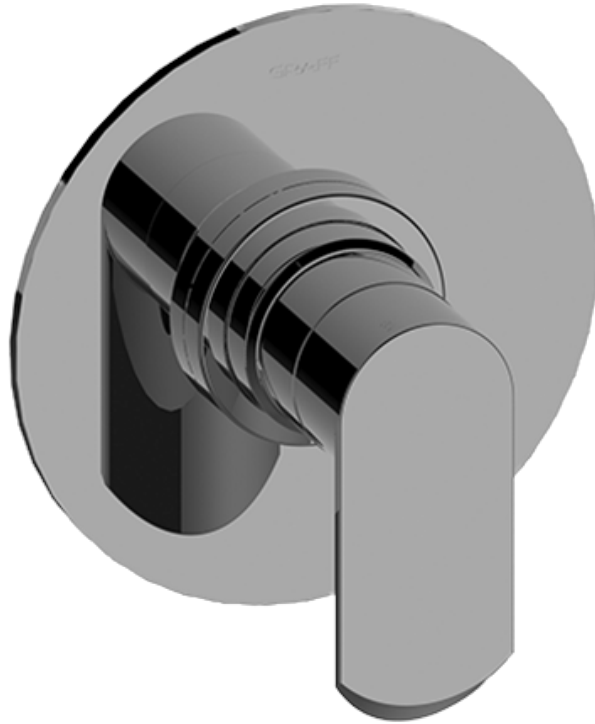

SHOWER
Phase Pressure Balancing Valve
Trim with Handle
G-7030-LM45S-T

GRAFF[®]

Information

- Single metal handle and decorative trim plate
- Decorative trim plate
- Use with G-7005 Pressure Balancing Rough Valve
- ADA

Polished
Nickel

Architectural
White

G-7030-LM45S-T

PHASE Series