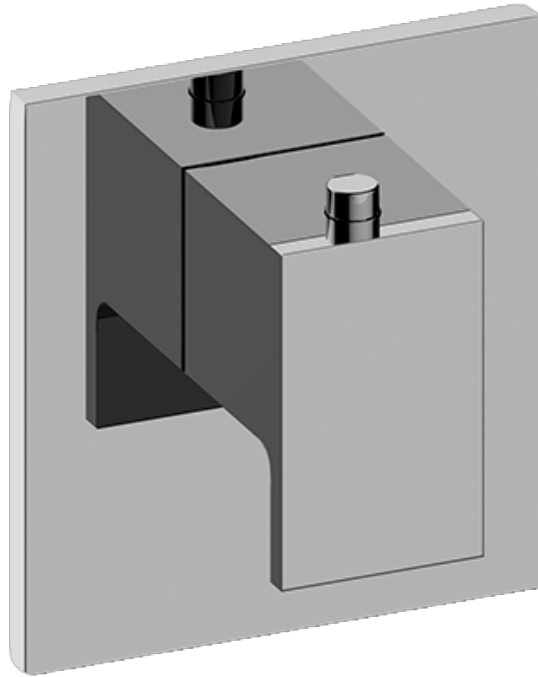

[www.graff-faucets.com](http://www.graff-faucets.com) | phone: 800-954-4723

SHOWER  
Solar M-Series Thermostatic Valve  
Trim with Handle  
**G-8043-LM31E-T**

**GRAFF®**

**Information**

- Single metal handle and decorative trim plate
- Use with G-8006 thermostatic rough valve
- ADA