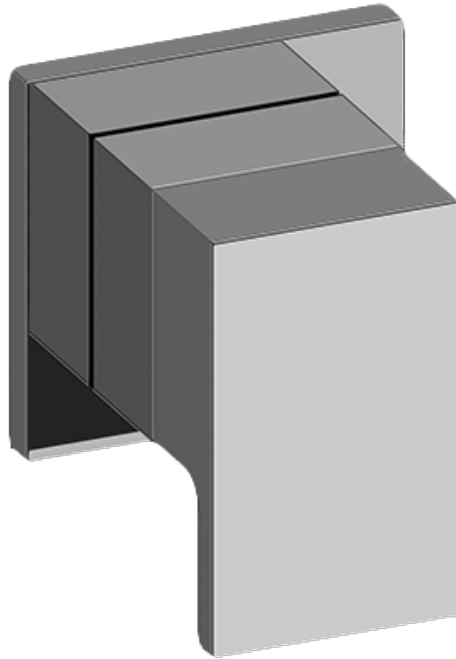

### Information

- Single metal handle and decorative trim plate
- Use with G-8006 thermostatic rough valve
- ADA