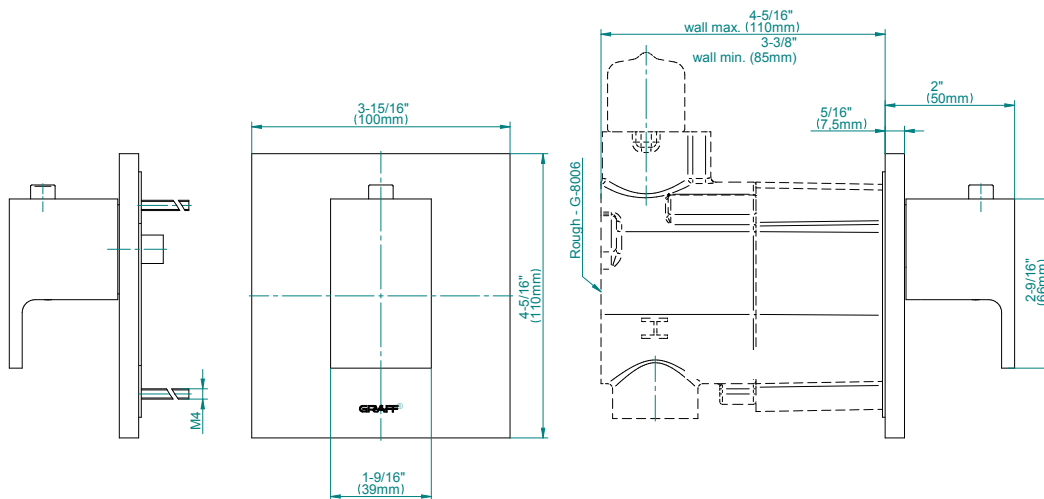

The measurements shown are for reference only. Products and specifications shown are subject to change without notice. Revised 7/2018.

www.graff-designs.com | phone: 800-954-4723