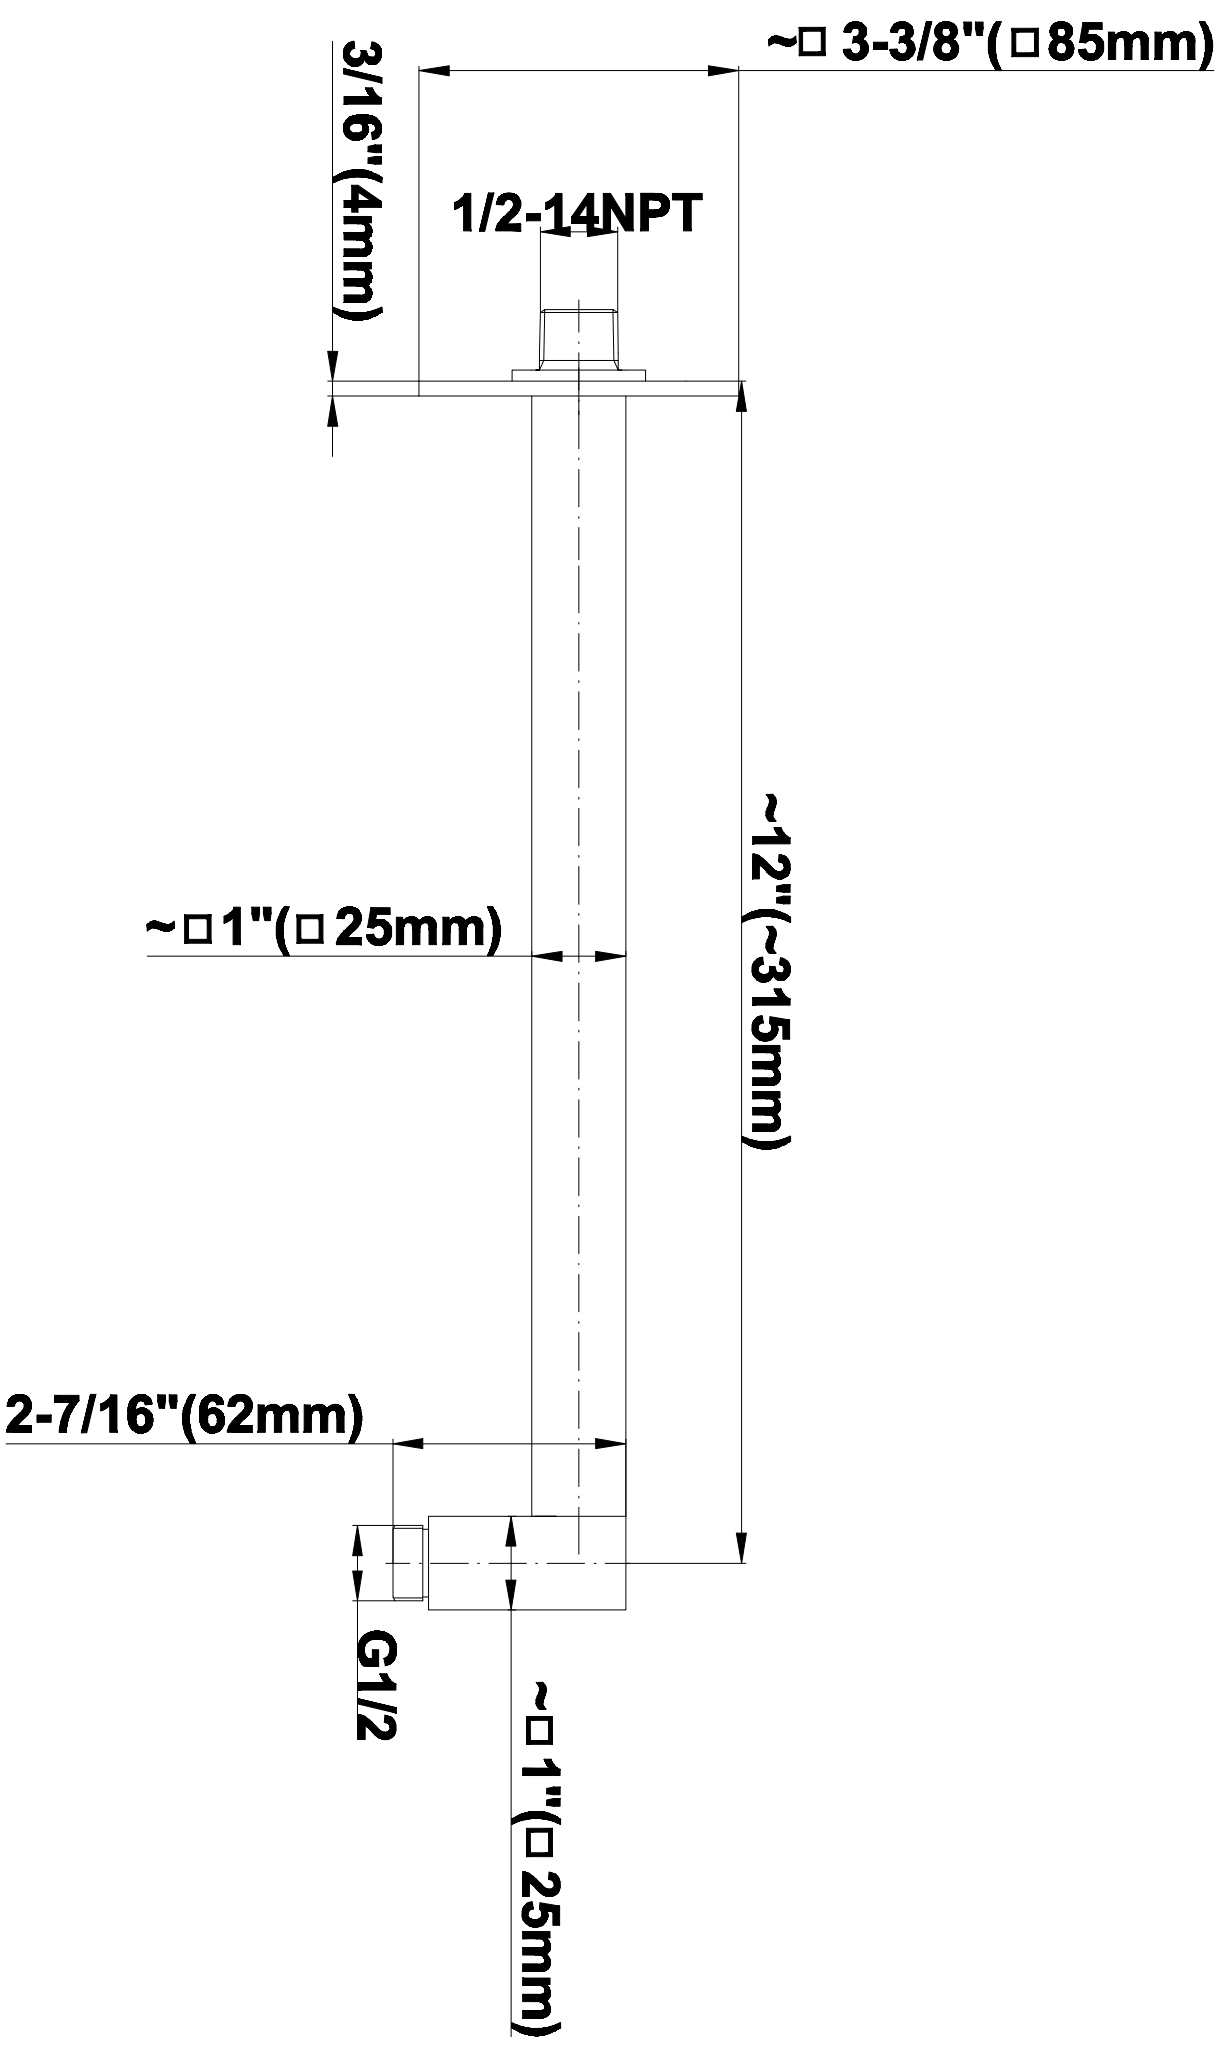

# G-8530

SHOWER  
59" Shower Hose  
**G-8605**

**GRAFF®**