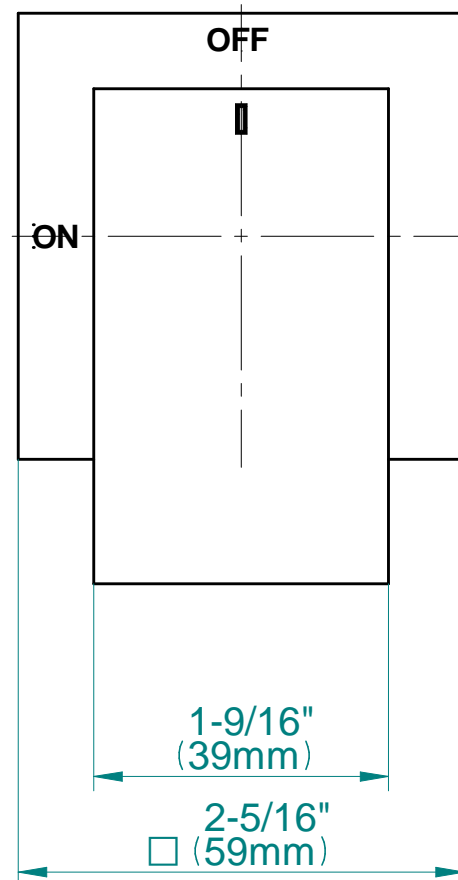

## SOLAR Series

SHOWER  
8" Square Brass Showerhead  
**G-8438**

**GRAFF**<sup>®</sup>