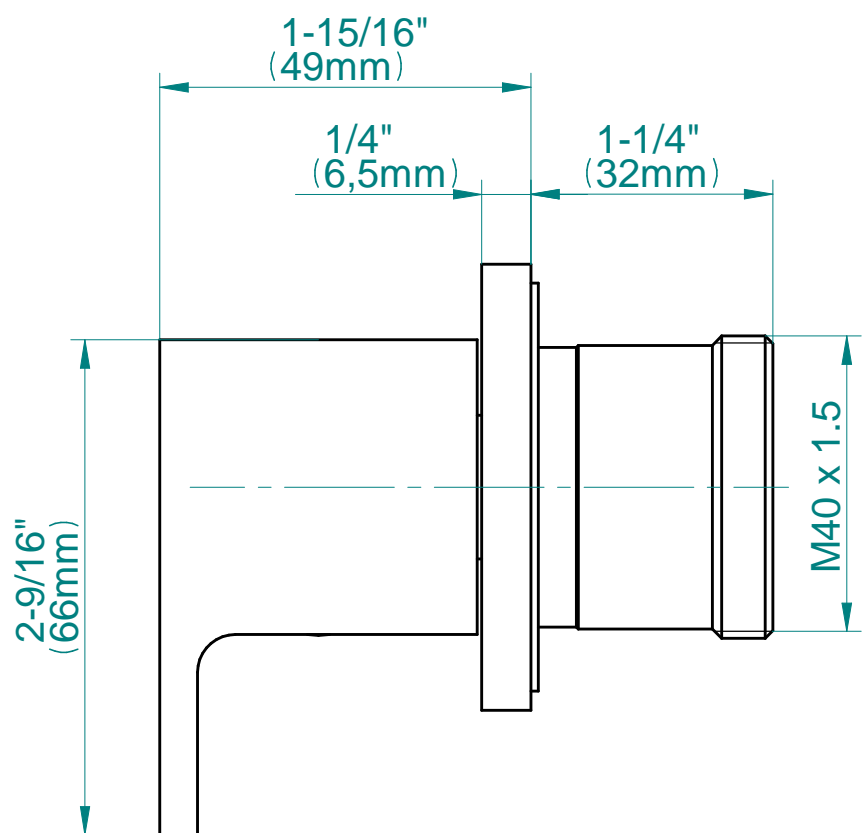

G-8098-LM31E1-T

SOLAR Series