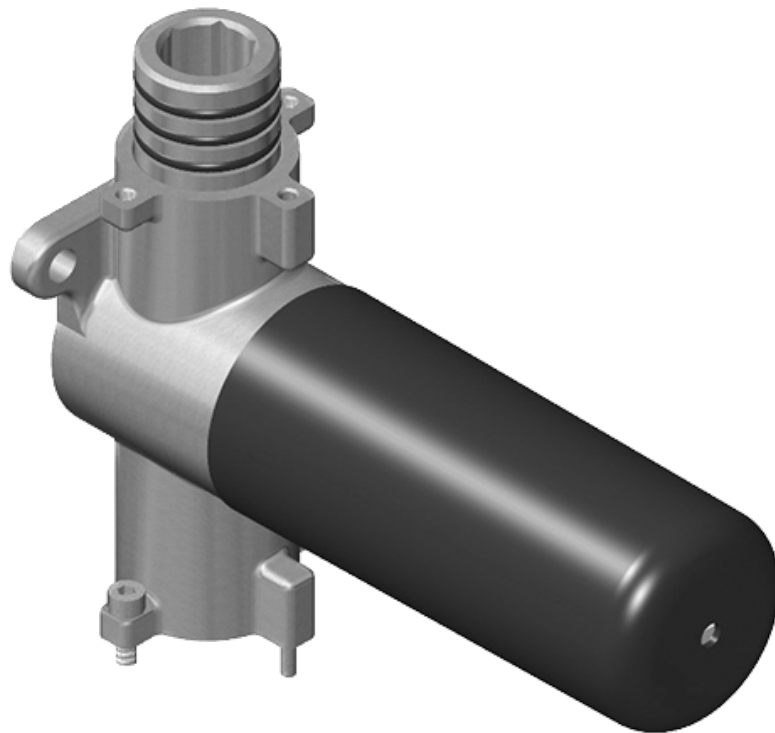

SHOWER
Stop/Volume Control Rough Valve
G-8077

GRAFF®

Information

- 18.1 gpm @ 60 psi
- 3/4" universal inlets/outlets with female threads
- Stacking inlet and outlet feature
- Supplied with protective plastic cover
- CalGreen compliant dependent on functions

Finishes