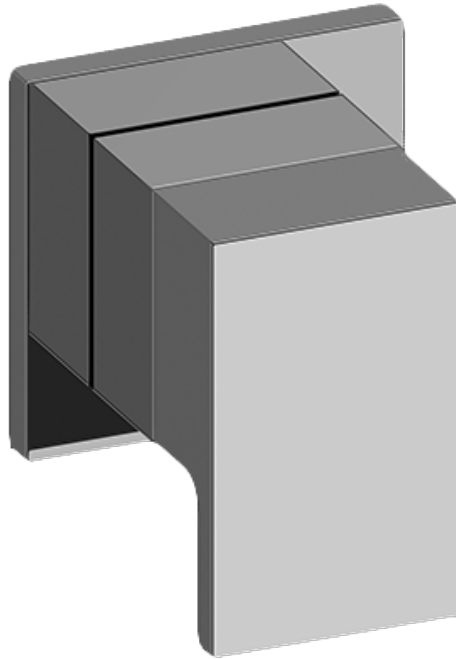

## Information

- Single metal handle and decorative trim plate
- Use with G-8053 3-Way Diverter Control Valve WITH Off Function
- ADA