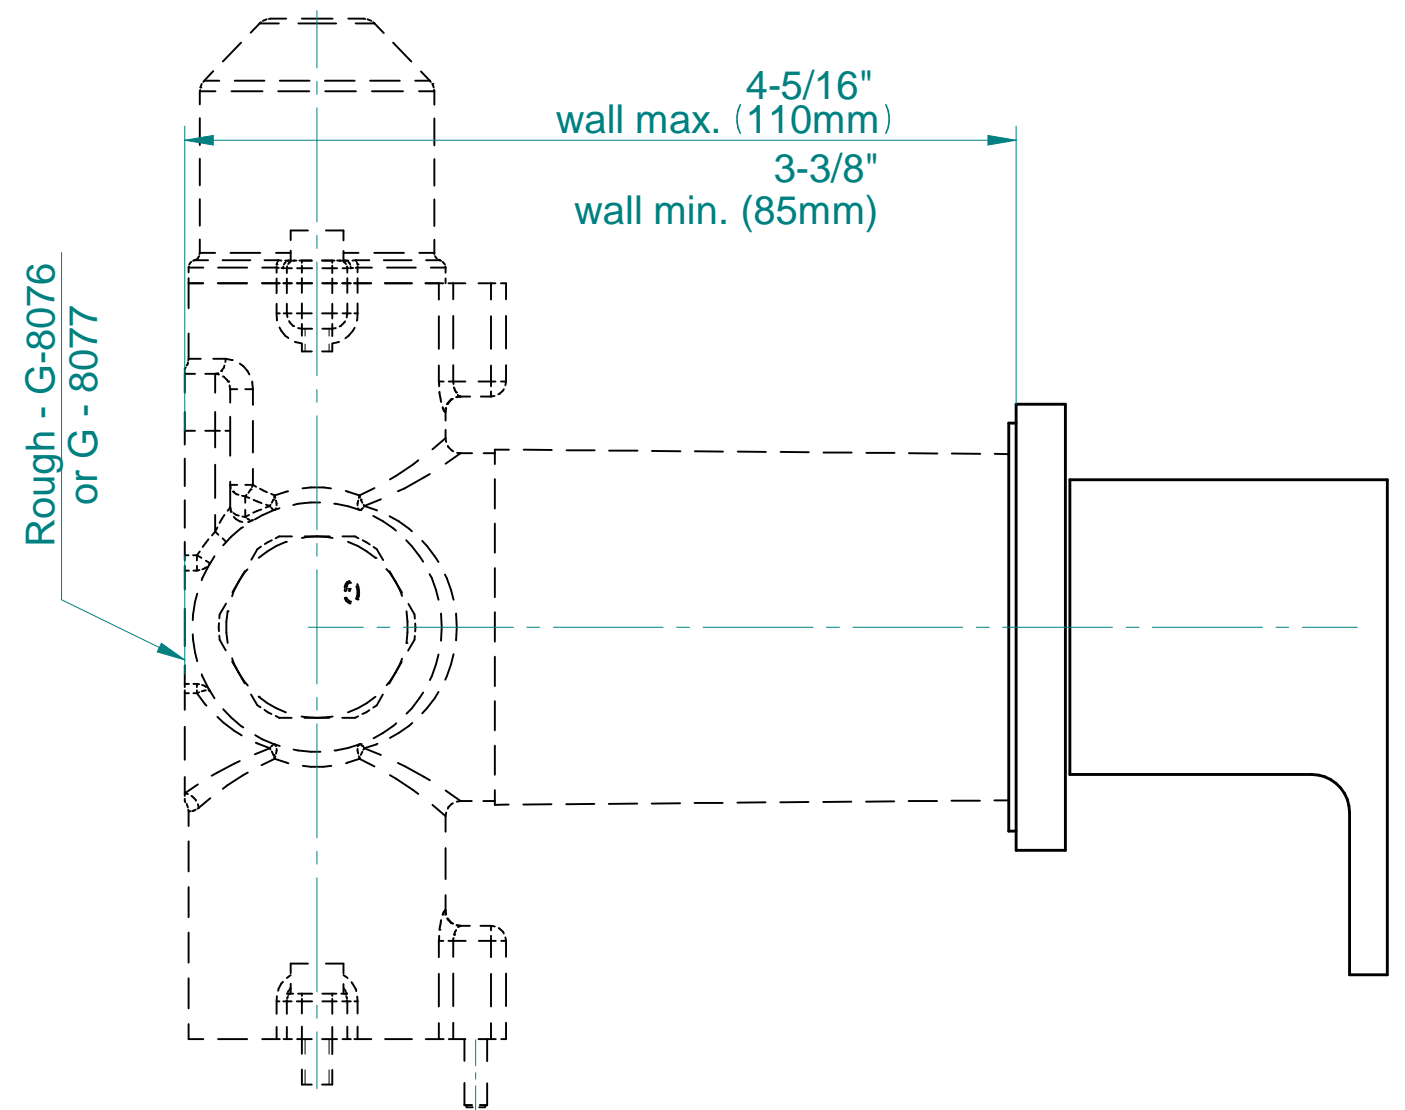

G-8098-LM31E1-T

SOLAR Series