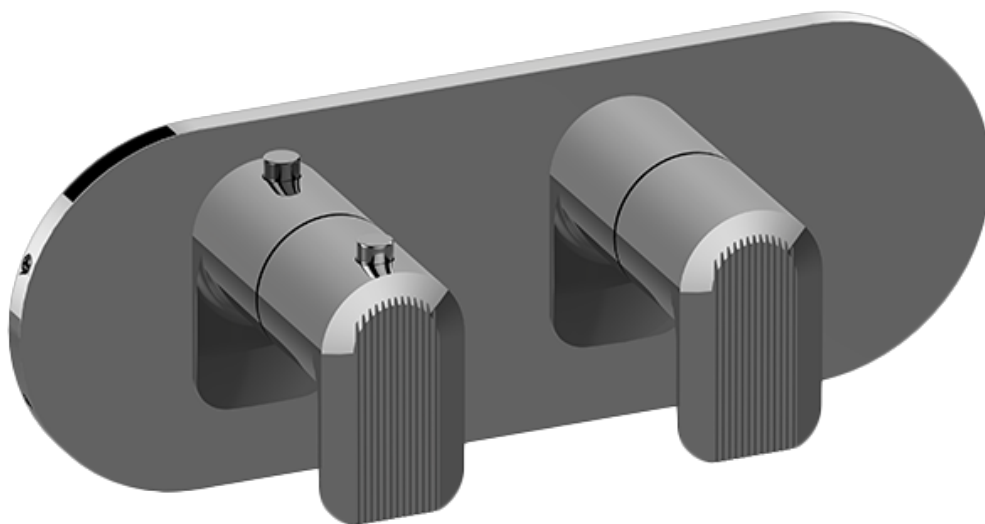

SHOWER
 Sento M-Series Valve Horizontal
 Trim with Two Handles
G-8047H-LM58E0-T

Information

- Two metal handles
- Decorative trim plate
- Use with M-Series rough valves
- ADA

Finishes

							
24K Gold	24K Brushed Gold	Brushed Brass PVD	Architectural Black™	Brushed Onyx PVD®	Brushed OR'osa PVD®	Gunmetal	Gunmetal Distressed
							
Matte Black	Olive Bronze	Onyx PVD®	Polished Brass PVD	Polished Chrome	Polished Nickel	OR'osa PVD®	Steelnox® (Satin Nickel)
							
Unfinished Brass	Unfinished Brushed Brass	Architectural White					

G-8047H-LM58E0-T

Sento Series