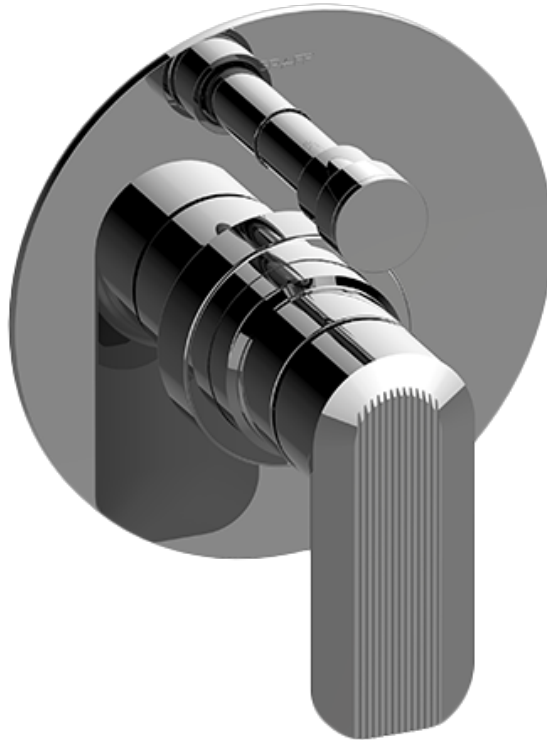

SHOWER
 Sento Pressure Balancing Valve
 Trim with Handle and Diverter
G-7080-LM58S

Information

- Single metal handle
- Decorative trim plate
- Includes push-button diverter
- Use with G-7055 Pressure Balancing Rough Valve
- ADA

Finishes

G-7080-LM58S-T

Sento Series

GRAFF[®]
 CUTTING EDGE DESIGN