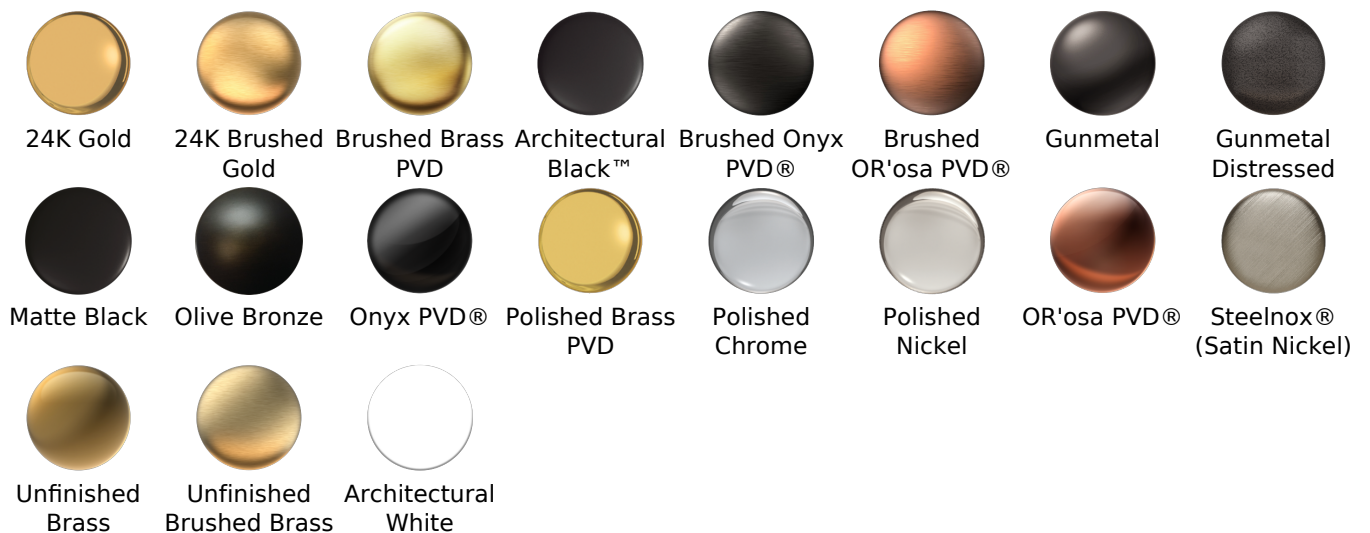

SHOWER
 Sento Pressure Balancing Valve
 Trim with Handle and Diverter
G-7080-LM58S

Information

- Single metal handle
- Decorative trim plate
- Includes push-button diverter
- Use with G-7055 Pressure Balancing Rough Valve
- ADA

Finishes

G-7080-LM58S-T

Sento Series

GRAFF[®]
 CUTTING EDGE DESIGN