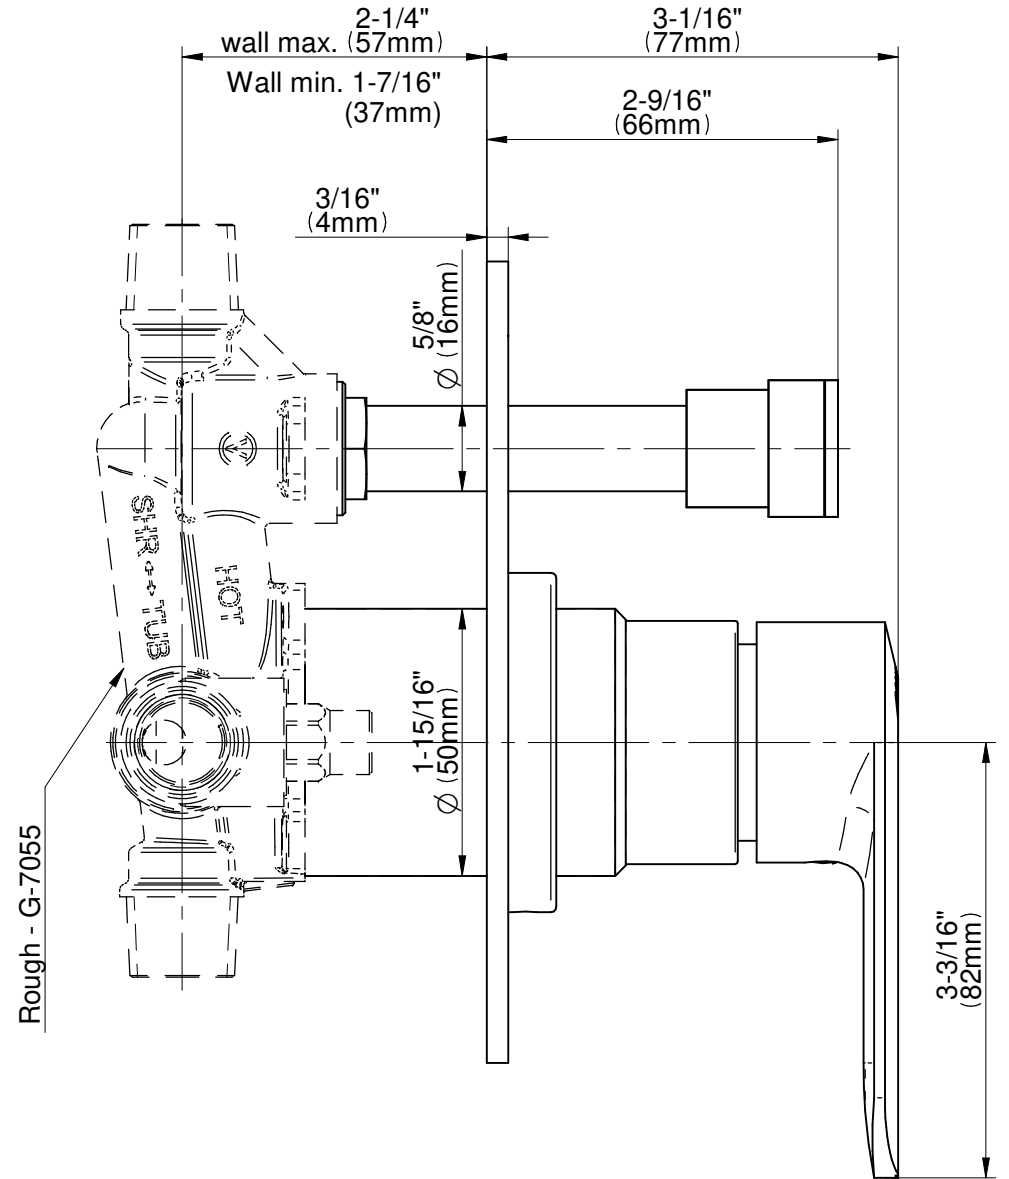

SHOWER
 Sento Pressure Balancing Valve
 Trim with Handle and Diverter
G-7080-LM58S

Information

- Single metal handle
- Decorative trim plate
- Includes push-button diverter
- Use with G-7055 Pressure Balancing Rough Valve
- ADA

Finishes

G-7080-LM58S-T

Sento Series

GRAFF[®]
 CUTTING EDGE DESIGN