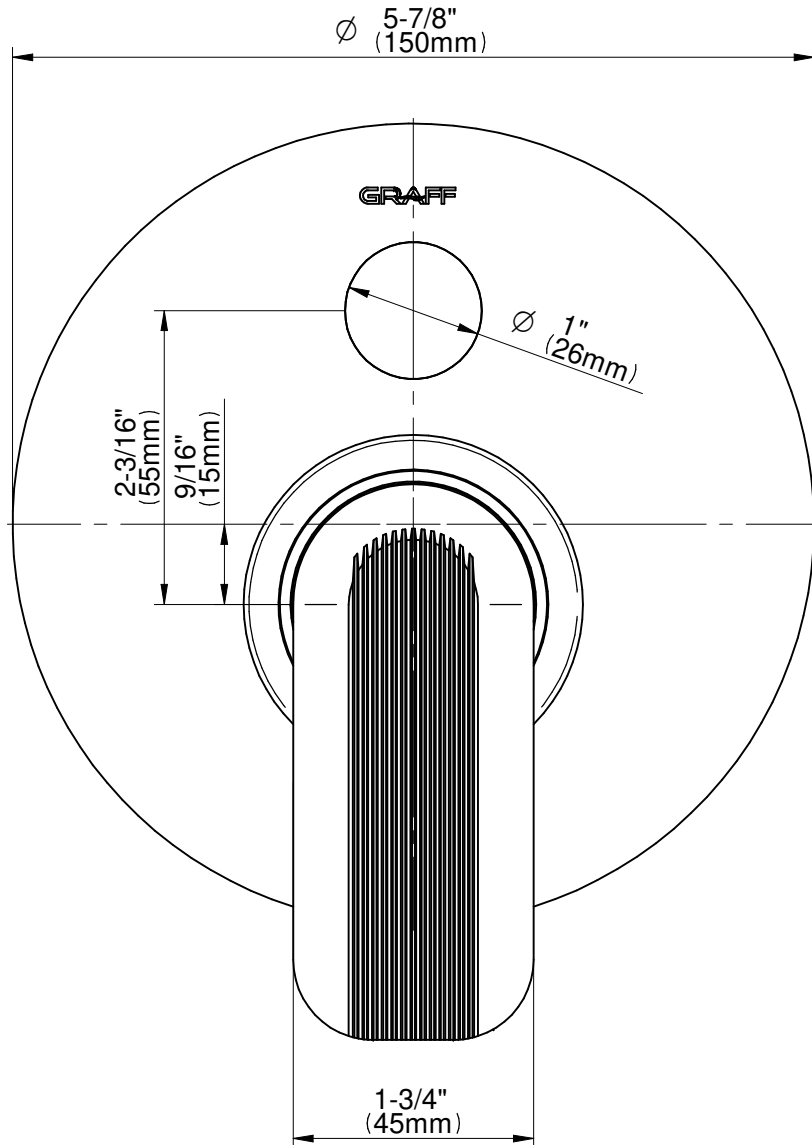

SHOWER
 Sento Pressure Balancing Valve
 Trim with Handle and Diverter
G-7080-LM58S

Information

- Single metal handle
- Decorative trim plate
- Includes push-button diverter
- Use with G-7055 Pressure Balancing Rough Valve
- ADA

Finishes

G-7080-LM58S-T

Sento Series

GRAFF[®]
 CUTTING EDGE DESIGN