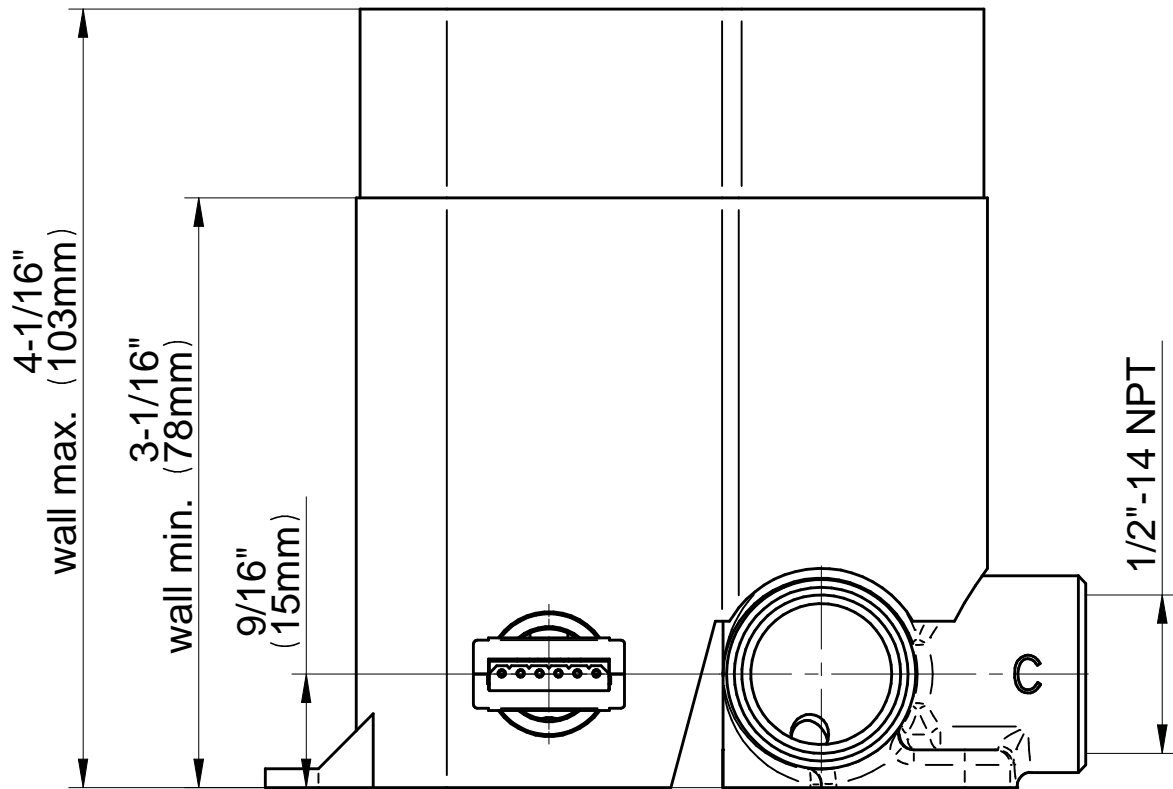

GN-1030

AMETIS Series