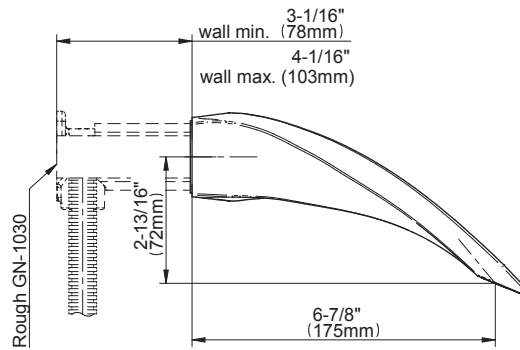

G-6440-LM43

Ametis Collection

Wall-Mounted Lavatory Faucet

GRAFF®
CUTTING EDGE DESIGN

Product Features

- Wall-mounted installation
- Temperature-sensitive LED light ring changes color to indicate water temperature
- Aerated flow rate ≤ 1.2 max gpm
- 6-7/8" spout projection

Available Finishes

- Polished Chrome
  G-6440-LM43-PC
- Architectural Black*
  G-6440-LM43-BK*
- Architectural White*
  G-6440-LM43-WT*

* Special order finish- call for availability

Optional Accessories

- Optional matching decorative trap G-9970-**

Code Compliance

- CALGreen
- ADA

Warranty

- Limited lifetime warranty

For complete warranty information go to www.graff-designs.com/en-nam/warranty