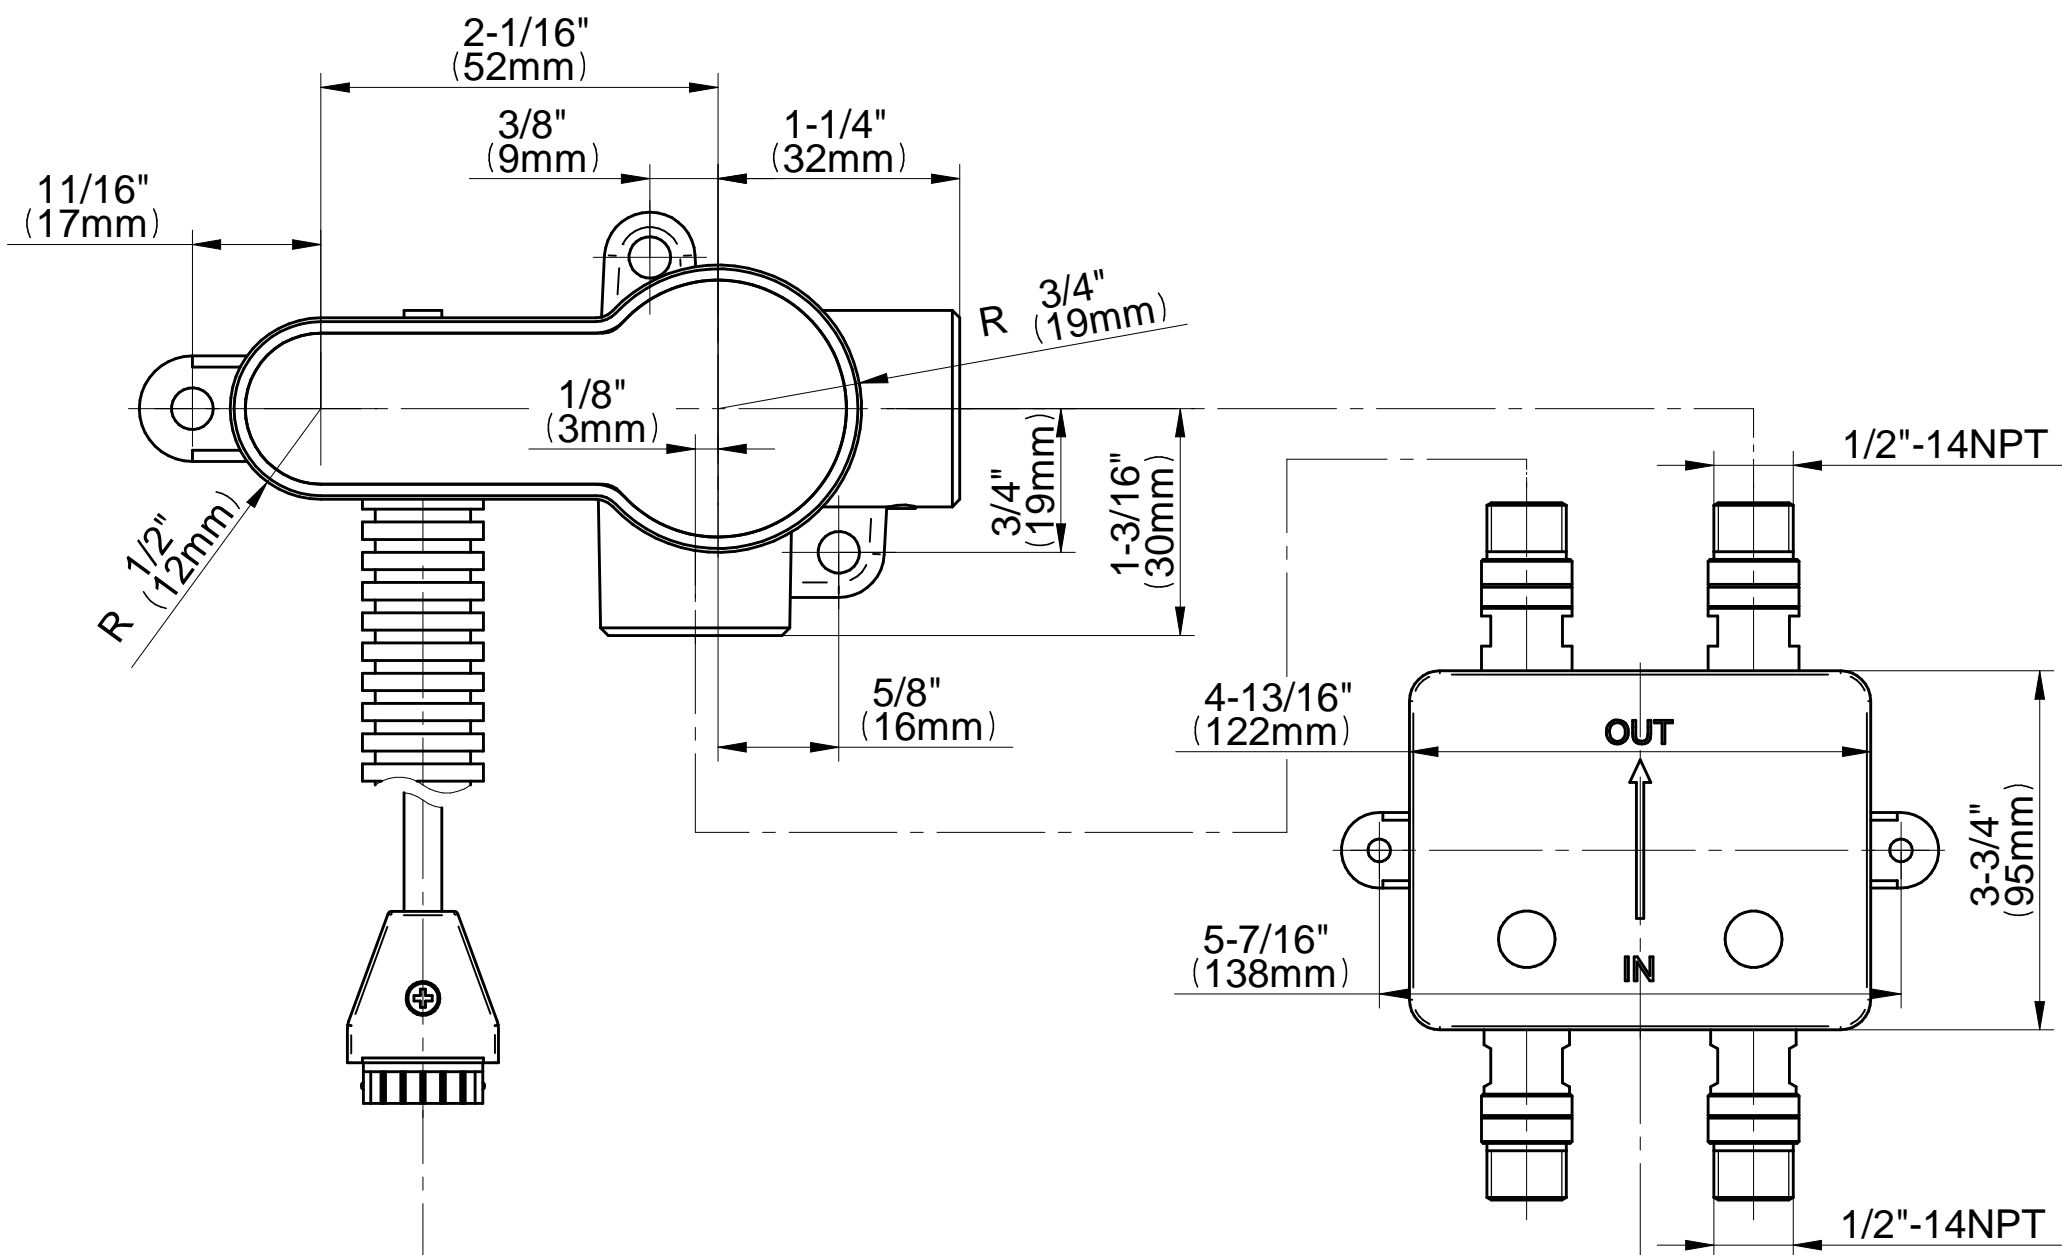

GN-1030

AMETIS Series