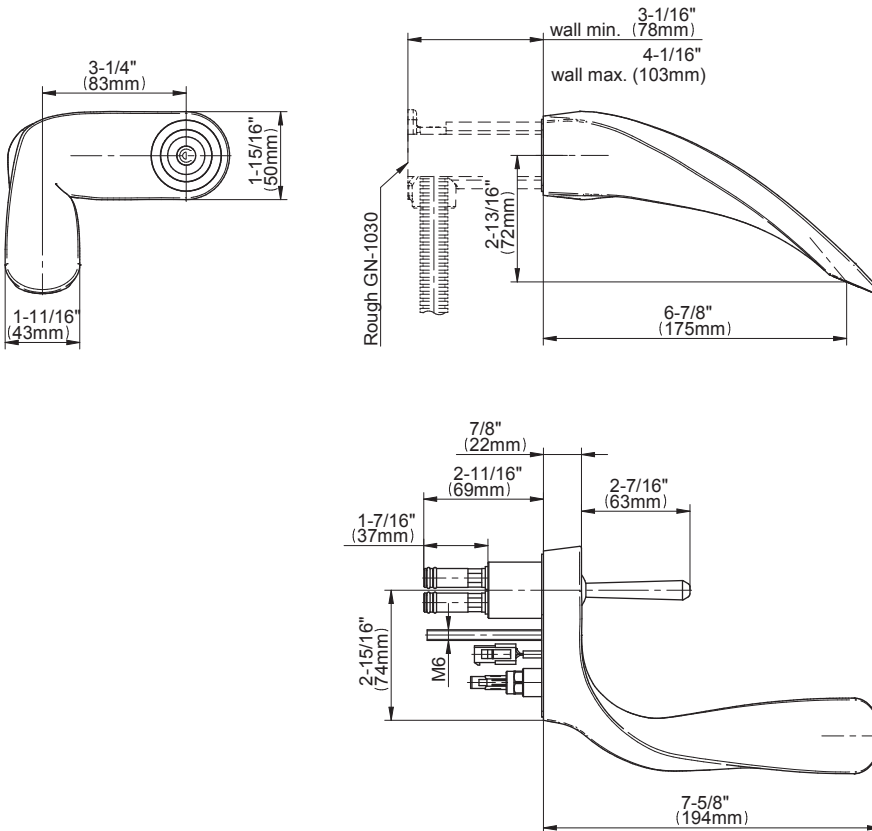

The measurements shown are for reference only. Products and specifications shown are subject to change without notice. Revised 12/2017

www.graff-designs.com | phone: 800-954-4723