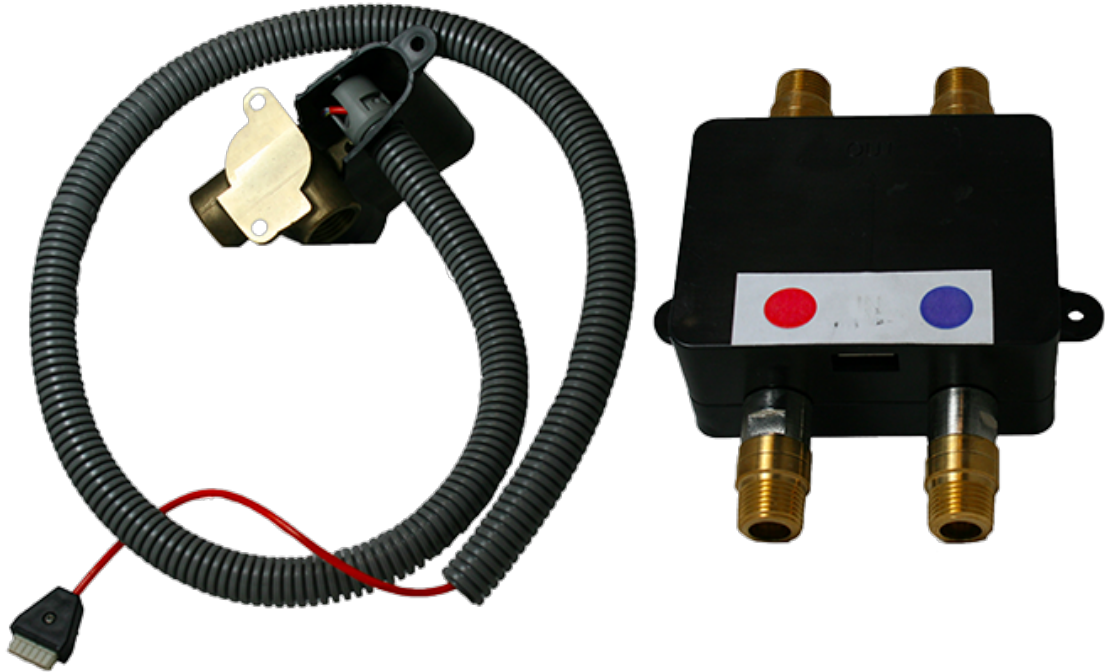

BATHROOM
Rough Valve
G-1030

GRAFF®

Finishes

Architectural
Black™

Matte Black

Polished
Chrome

Architectural
White