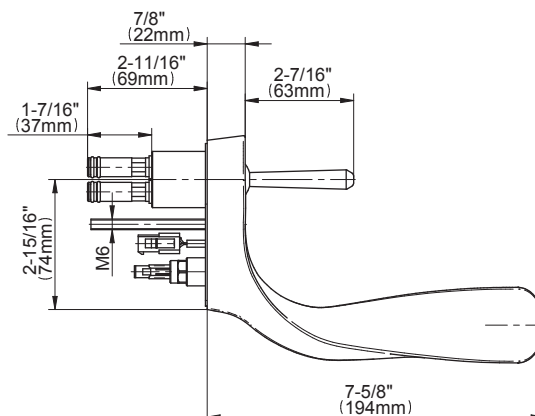

G-6440-LM43

Ametis Collection

Wall-Mounted Lavatory Faucet

GRAFF®
CUTTING EDGE DESIGN

Product Features

- Wall-mounted installation
- Temperature-sensitive LED light ring changes color to indicate water temperature
- Aerated flow rate ≤ 1.2 max gpm
- 6-7/8" spout projection

Available Finishes

- Polished Chrome
  G-6440-LM43-PC
- Architectural Black*
  G-6440-LM43-BK*
- Architectural White*
  G-6440-LM43-WT*

* Special order finish- call for availability

Optional Accessories

- Optional matching decorative trap G-9970-**

Code Compliance

- CALGreen
- ADA

Warranty

- Limited lifetime warranty

For complete warranty information go to www.graff-designs.com/en-nam/warranty