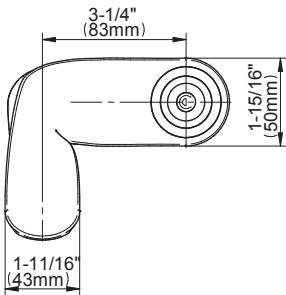

G-6440-LM43

Ametis Collection

Wall-Mounted Lavatory Faucet

GRAFF®
CUTTING EDGE DESIGN

Product Features

- Wall-mounted installation
- Temperature-sensitive LED light ring changes color to indicate water temperature
- Aerated flow rate ≤ 1.2 max gpm
- 6-7/8" spout projection

Available Finishes

- Polished Chrome
  G-6440-LM43-PC
- Architectural Black*
  G-6440-LM43-BK*
- Architectural White*
  G-6440-LM43-WT*

* Special order finish- call for availability

Optional Accessories

- Optional matching decorative trap G-9970-**

Code Compliance

- CALGreen
- ADA

Warranty

- Limited lifetime warranty

For complete warranty information go to www.graff-designs.com/en-nam/warranty