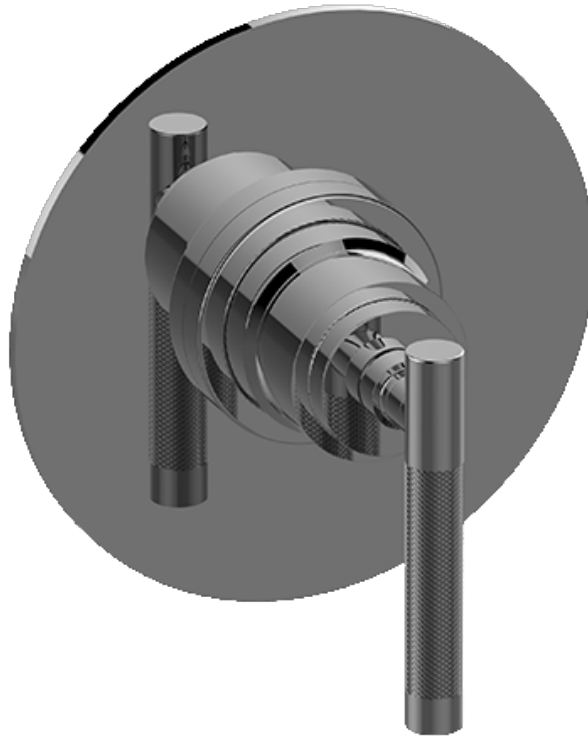

SHOWER  
 Harley Pressure Balancing Valve  
 Trim with Handle  
**G-7030-LM57B-T**

**Information**

- Single metal handle
- Decorative trim plate
- Use with G-7005 Pressure Balancing Rough Valve
- ADA

**Finishes**

# G-7030-LM57B-T