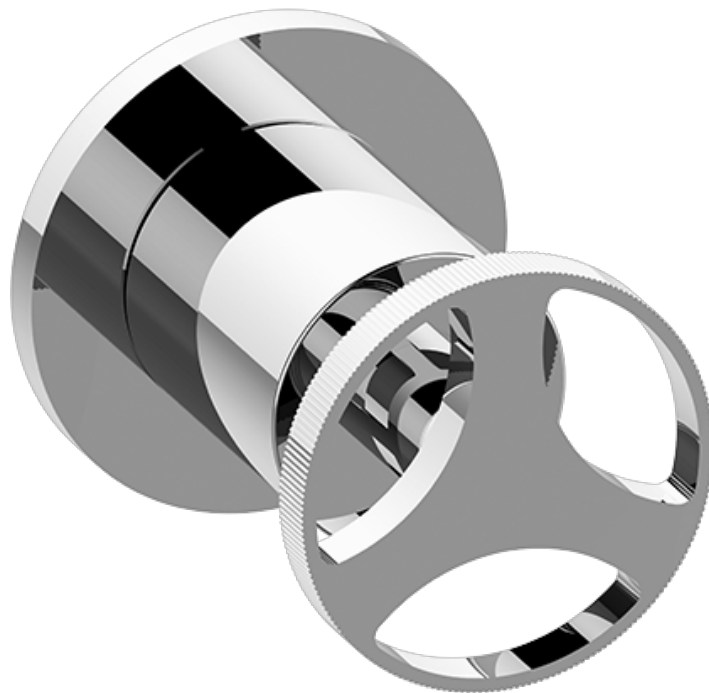

SHOWER  
 Harley M-Series Stop/Volume  
 Control Valve Trim with Handle  
**G-8097-C19E1-T**

**Information**

- Single metal handle
- Decorative trim plate
- Use with G-8076 Stop/Volume Control Rough Valve with Pass-Through or G-8077 Stop/Volume Control Rough Valve

**Finishes**

Architectural  
White