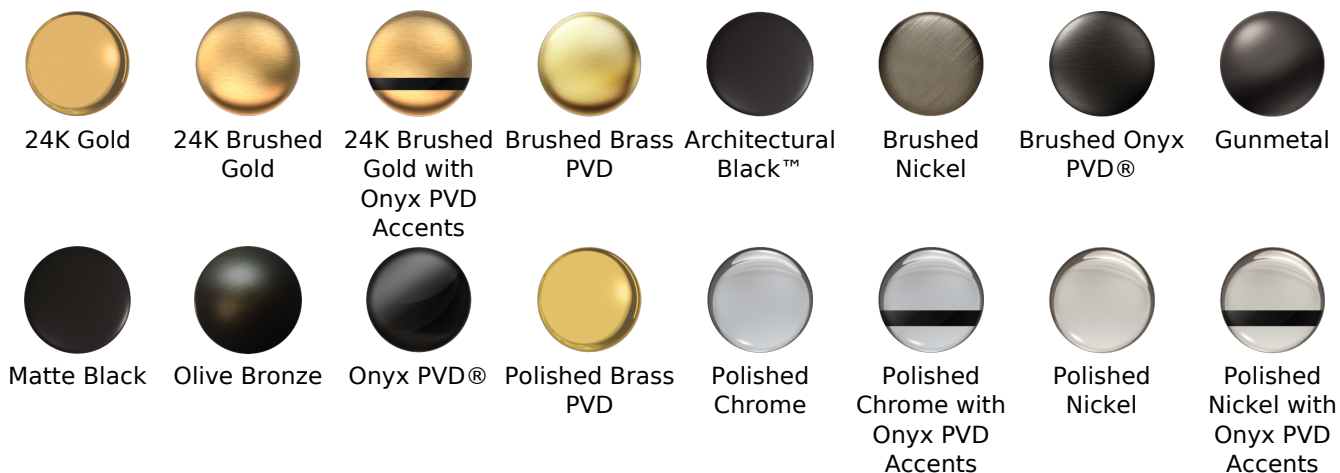

SHOWER  
 Harley M-Series Stop/Volume  
 Control Valve Trim with Handle  
**G-8097-C19E1-T**

**Information**

- Single metal handle
- Decorative trim plate
- Use with G-8076 Stop/Volume Control Rough Valve with Pass-Through or G-8077 Stop/Volume Control Rough Valve

**Finishes**

Architectural  
White

## HARLEY Series