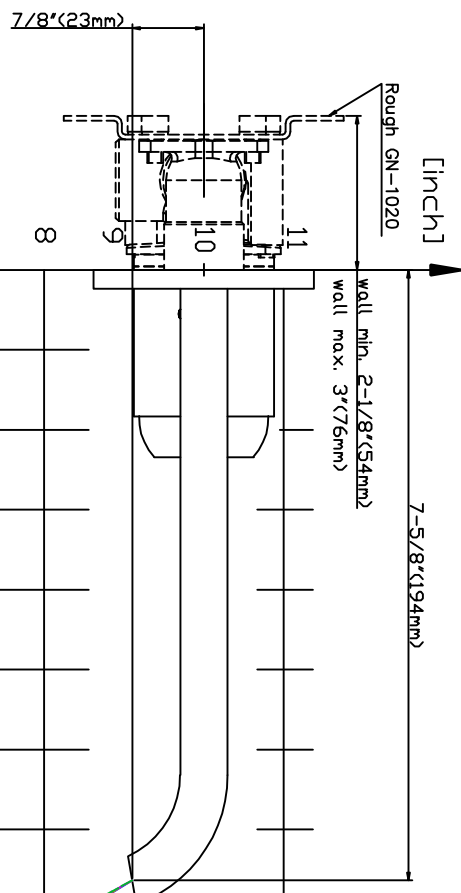

- Pressure 80PSI (5,5bar)
- Pressure 60PSI (4,15bar)
- Pressure 40PSI (2,75bar)
- Pressure 20PSI (1,4bar)