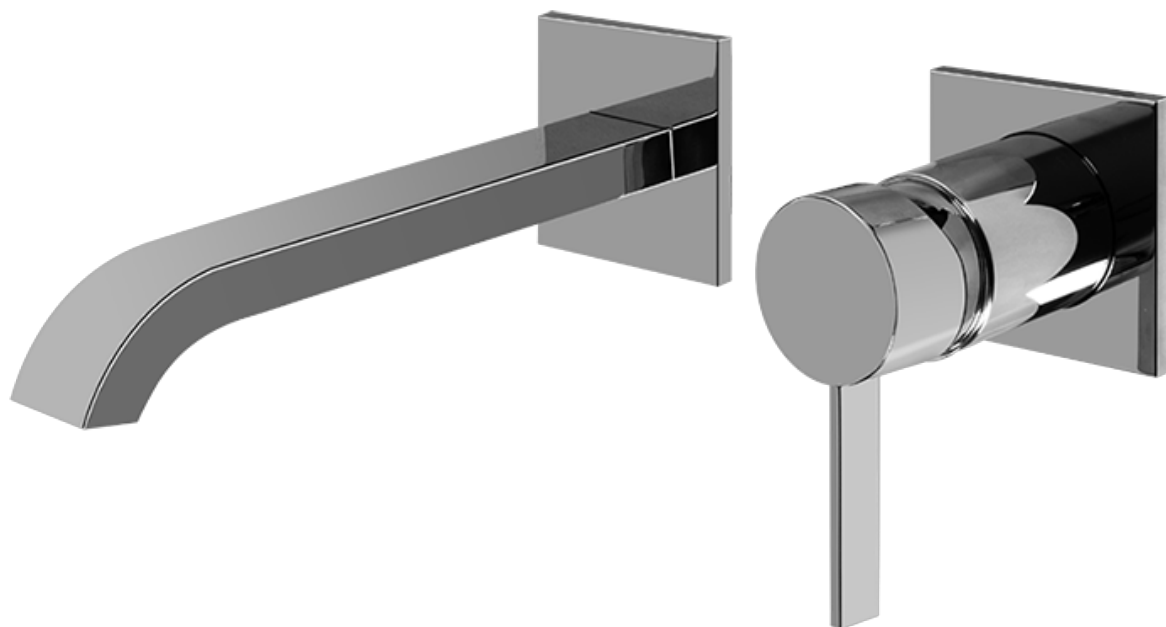

BATHROOM
Qubic Tre Wall-Mounted Lavatory
Faucet w/Single Handle
G-6235-LM39W

GRAFF®

Information

- Wall-mount spout and handle installation
- Aerated Flow Rate ≤ 1.5 max gpm
- 7-1/2" spout reach
- Drain assembly not included
- Optional Matching Decorative Trap G-9971
- Optional extension kit
- Handle may be installed on left or right of spout
- ADA

G-6235

QUBIC TRE Series

- Pressure 80PSI (5,5bar)
- Pressure 60PSI (4,15bar)
- Pressure 40PSI (2,75bar)
- Pressure 20PSI (1,4bar)

BATHROOM
Rough Valve
G-1085

GRAFF®

Finishes

24K Gold

24K Brushed
Gold

G-1085
Rough Valve

Product Features

- GPM depends on trim

Warranty

- Limited lifetime warranty

For complete warranty information go to <https://www.graff-faucets.com/en-nam/warranty>

The measurements shown are for reference only. Products and specifications shown are subject to change without notice. Revised 6/2018.

www.graff-designs.com | phone: 800-954-4723

BATHROOM
Qubic Tre Wall-Mounted Lavatory
Faucet w/Single Handle
G-6235-LM39W

GRAFF®

Information

- Wall-mount spout and handle installation
- Aerated Flow Rate ≤ 1.5 max gpm
- 7-1/2" spout reach
- Drain assembly not included
- Optional Matching Decorative Trap G-9971
- Optional extension kit
- Handle may be installed on left or right of spout
- ADA