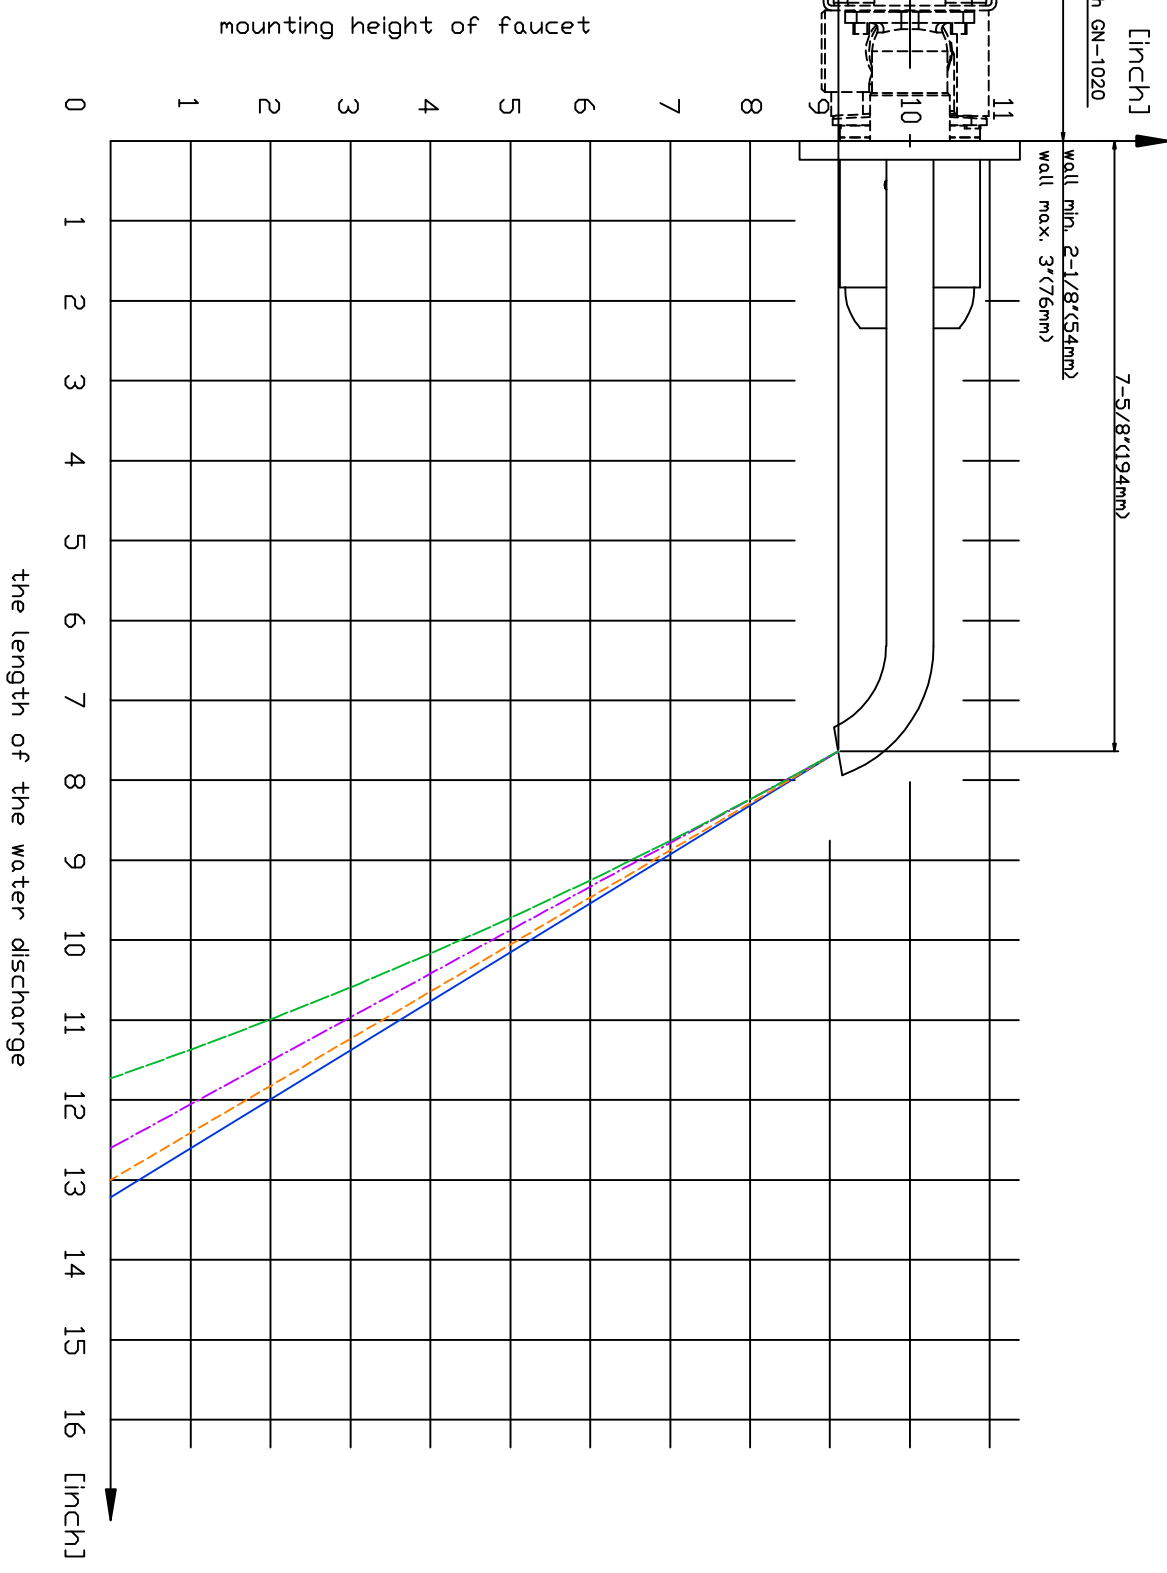

- Pressure 80PSI (5,5bar)
- Pressure 60PSI (4,15bar)
- Pressure 40PSI (2,75bar)
- Pressure 20PSI (1,4bar)