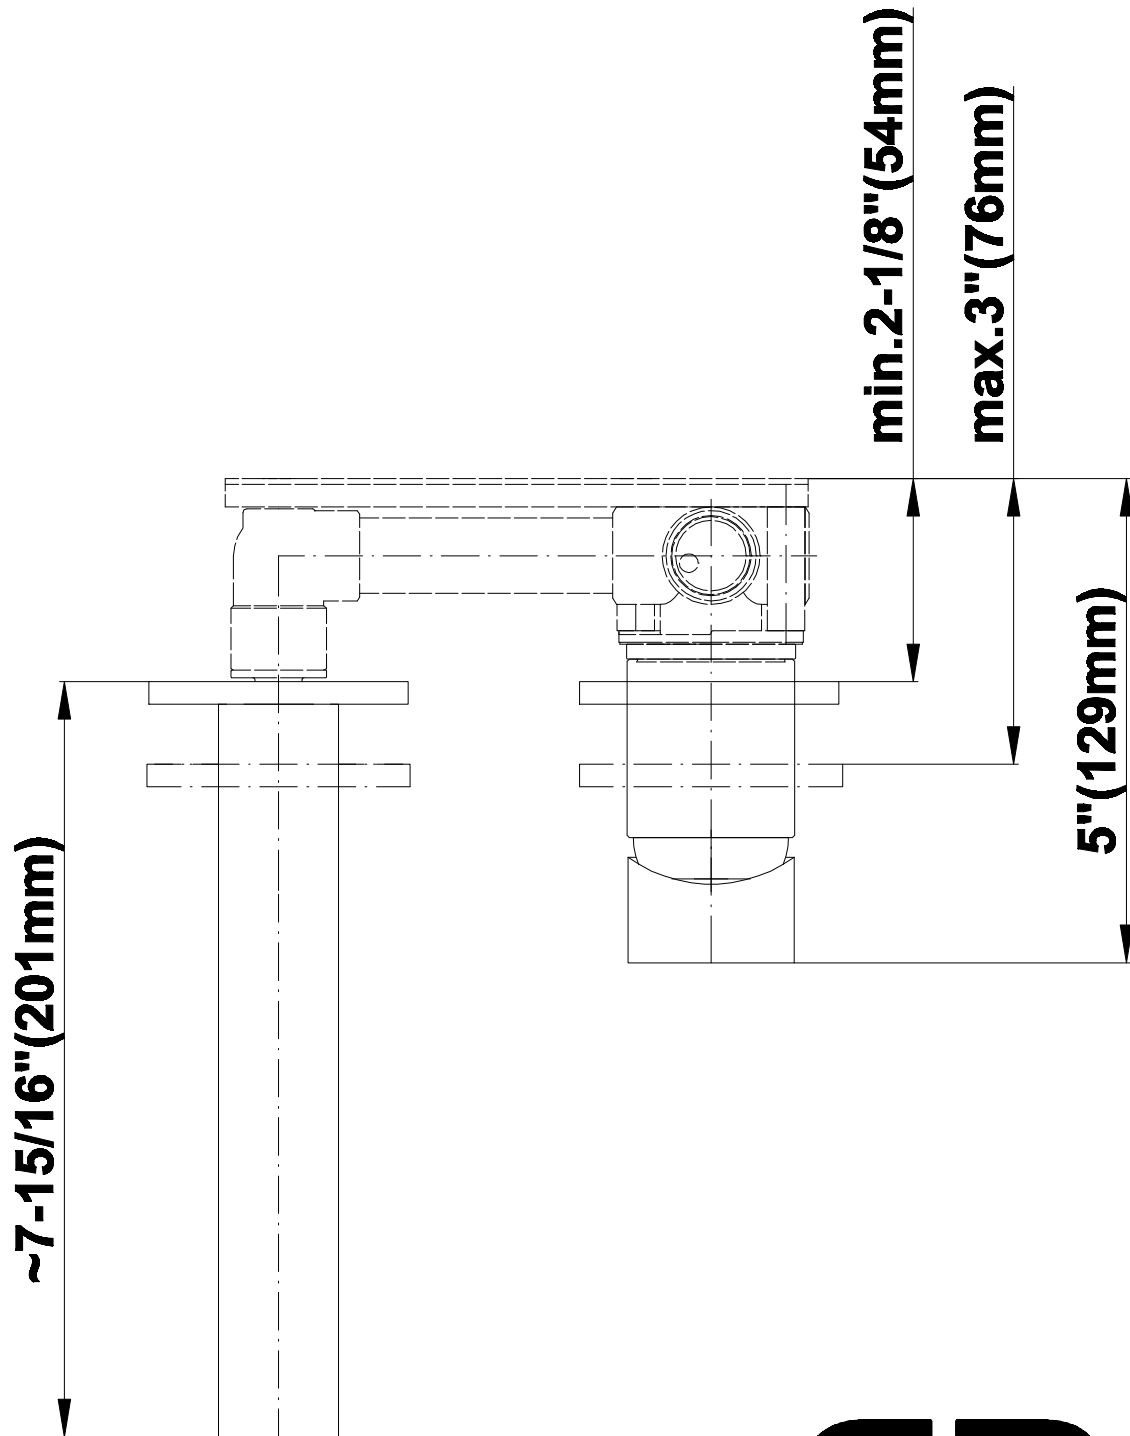

G-6235

QUBIC TRE Series