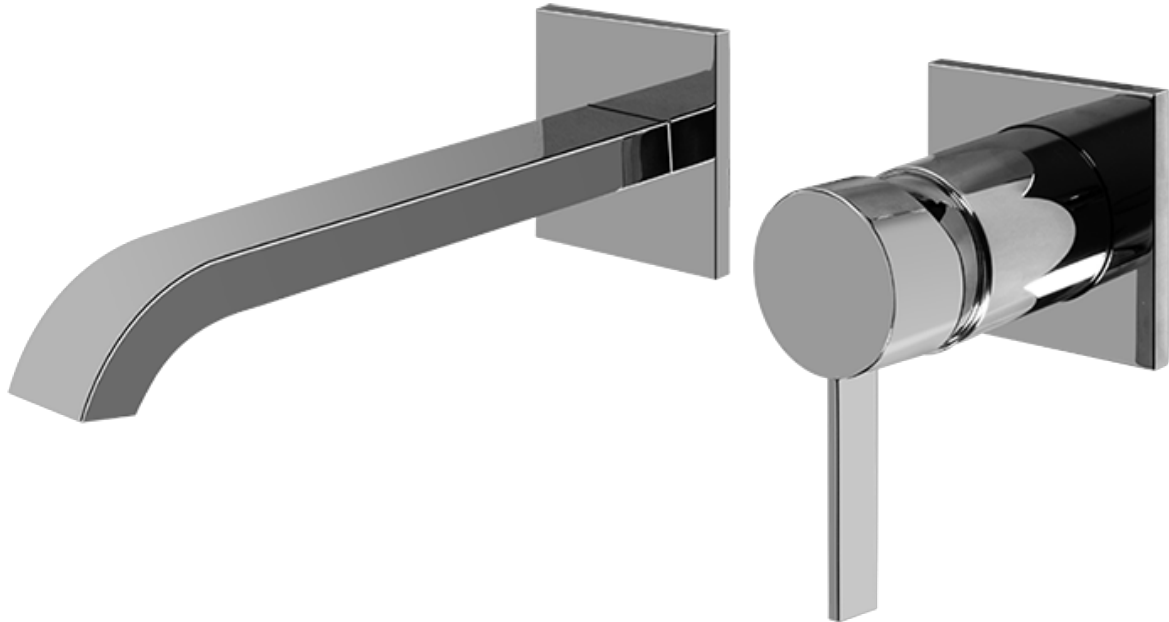

BATHROOM
Qubic Tre Wall-Mounted Lavatory
Faucet w/Single Handle
G-6235-LM39W

GRAFF®

Information

- Wall-mount spout and handle installation
- Aerated Flow Rate ≤ 1.5 max gpm
- 7-1/2" spout reach
- Drain assembly not included
- Optional Matching Decorative Trap G-9971
- Optional extension kit
- Handle may be installed on left or right of spout
- ADA

G-6235

QUBIC TRE Series

- Pressure 80PSI (5,5bar)
- Pressure 60PSI (4,15bar)
- Pressure 40PSI (2,75bar)
- Pressure 20PSI (1,4bar)

BATHROOM
Rough Valve
G-1085

GRAFF®

Finishes

24K Gold

24K Brushed
Gold

www.graff-designs.com | phone: 800-954-4723

BATHROOM
Qubic Tre Wall-Mounted Lavatory
Faucet w/Single Handle
G-6235-LM39W

GRAFF®

Information

- Wall-mount spout and handle installation
- Aerated Flow Rate ≤ 1.5 max gpm
- 7-1/2" spout reach
- Drain assembly not included
- Optional Matching Decorative Trap G-9971
- Optional extension kit
- Handle may be installed on left or right of spout
- ADA