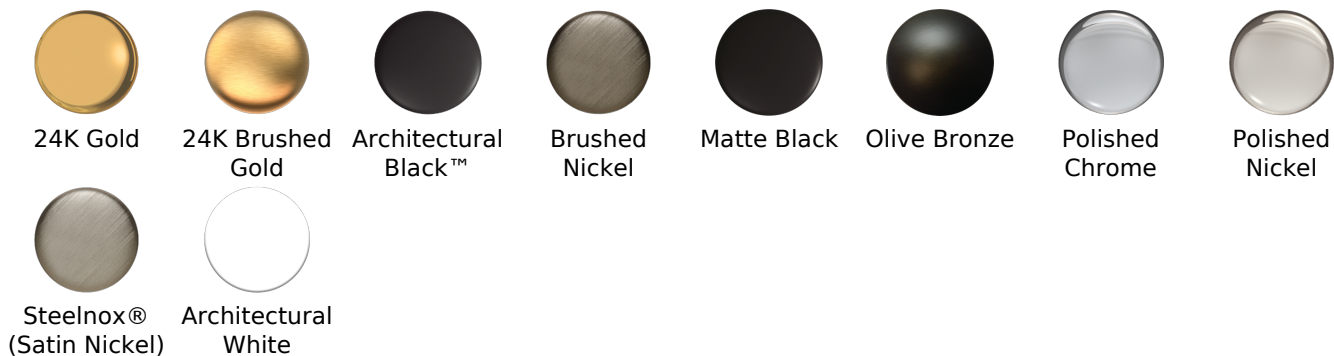

BATHROOM
Qubic Tre Wall-Mounted Lavatory
Faucet w/Single Handle
G-6235-LM39W

GRAFF®

Information

- Wall-mount spout and handle installation
- Aerated Flow Rate ≤ 1.5 max gpm
- 7-1/2" spout reach
- Drain assembly not included
- Optional Matching Decorative Trap G-9971
- Optional extension kit
- Handle may be installed on left or right of spout
- ADA

Finishes