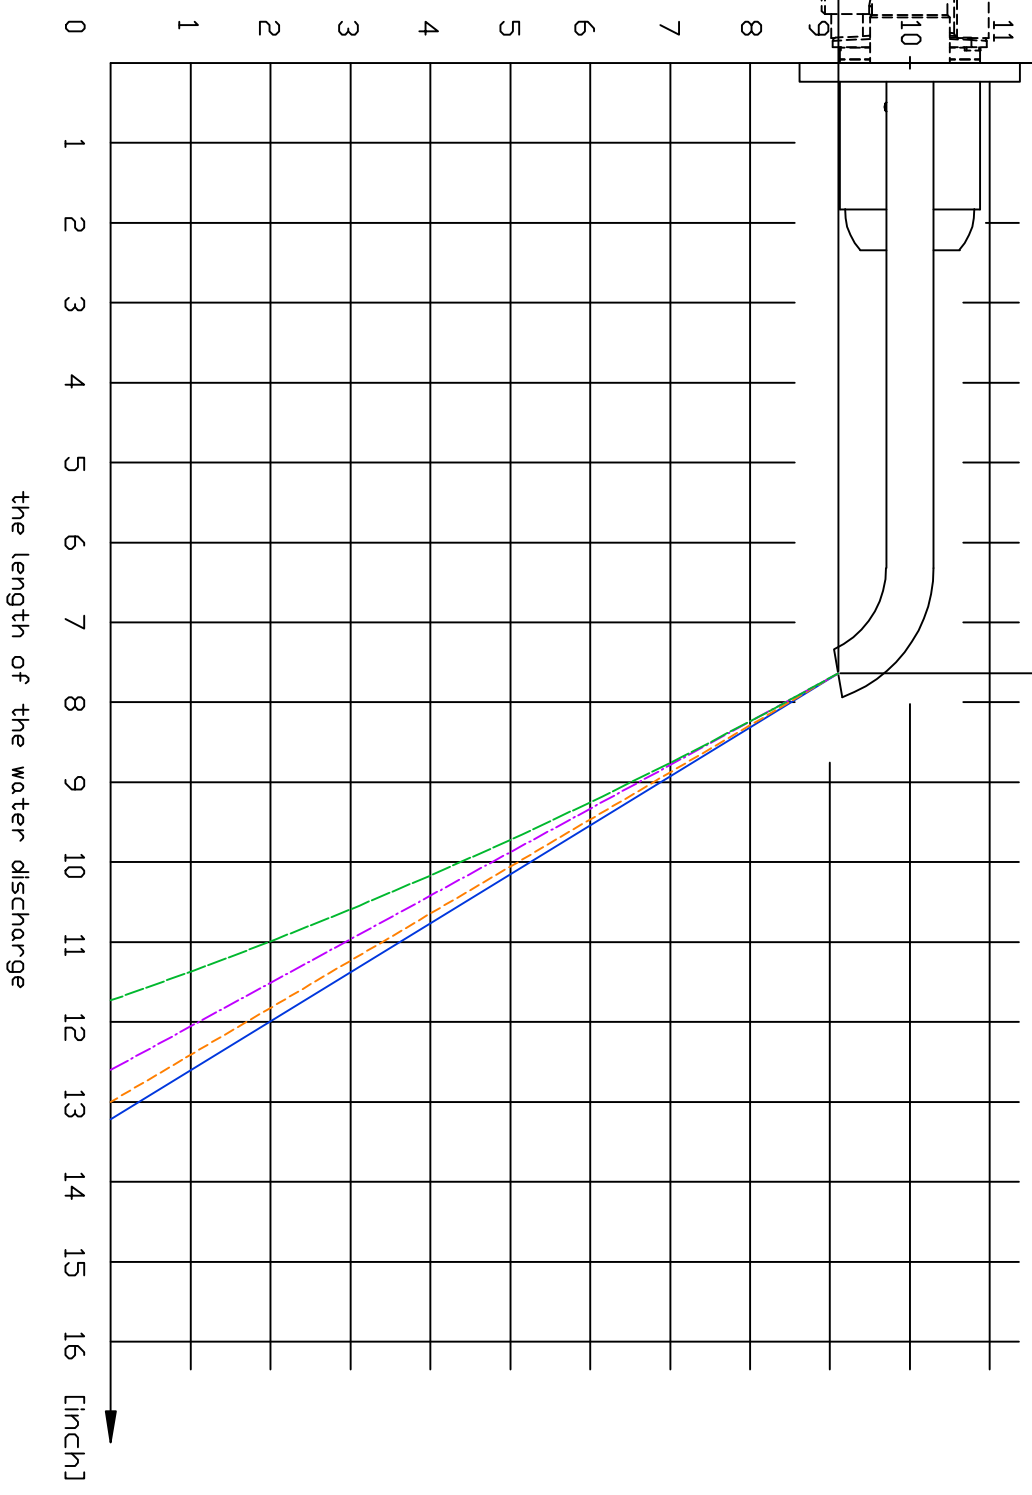

BATHROOM
Qubic Tre Wall-Mounted Lavatory
Faucet w/Single Handle
G-6235-LM39W

GRAFF®

Information

- Wall-mount spout and handle installation
- Aerated Flow Rate ≤ 1.5 max gpm
- 7-1/2" spout reach
- Drain assembly not included
- Optional Matching Decorative Trap G-9971
- Optional extension kit
- Handle may be installed on left or right of spout
- ADA

G-6235

QUBIC TRE Series

- Pressure 80PSI (5,5bar)
- Pressure 60PSI (4,15bar)
- Pressure 40PSI (2,75bar)
- Pressure 20PSI (1,4bar)

BATHROOM
Rough Valve
G-1085

GRAFF®

Finishes

24K Gold

24K Brushed
Gold

www.graff-designs.com | phone: 800-954-4723

BATHROOM
Qubic Tre Wall-Mounted Lavatory
Faucet w/Single Handle
G-6235-LM39W

GRAFF®

Information

- Wall-mount spout and handle installation
- Aerated Flow Rate ≤ 1.5 max gpm
- 7-1/2" spout reach
- Drain assembly not included
- Optional Matching Decorative Trap G-9971
- Optional extension kit
- Handle may be installed on left or right of spout
- ADA