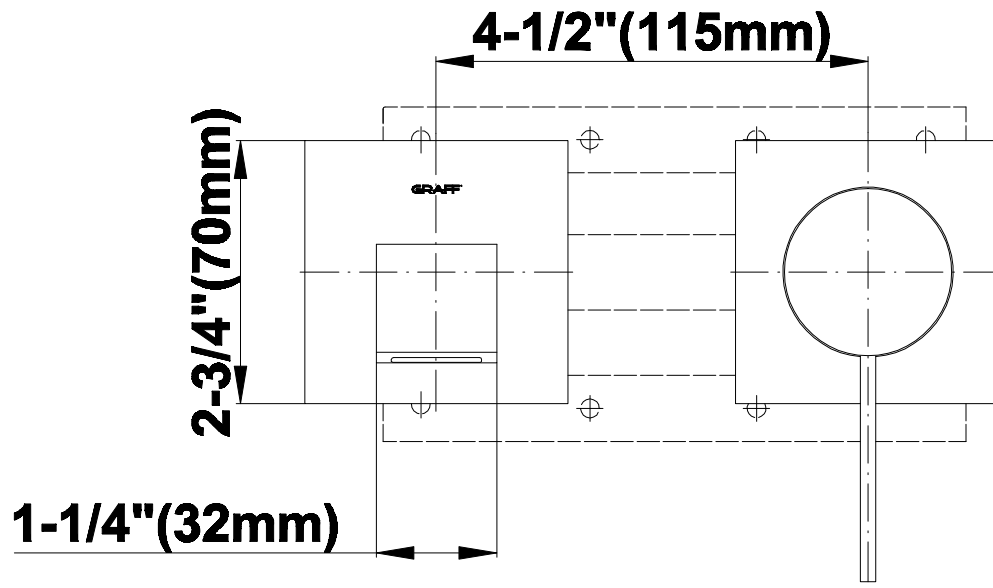

BATHROOM
Qubic Tre Wall-Mounted Lavatory
Faucet w/Single Handle
G-6235-LM39W

GRAFF®

Information

- Wall-mount spout and handle installation
- Aerated Flow Rate ≤ 1.5 max gpm
- 7-1/2" spout reach
- Drain assembly not included
- Optional Matching Decorative Trap G-9971
- Optional extension kit
- Handle may be installed on left or right of spout
- ADA

G-6235

QUBIC TRE Series

- Pressure 80PSI (5,5bar)
- Pressure 60PSI (4,15bar)
- Pressure 40PSI (2,75bar)
- Pressure 20PSI (1,4bar)

BATHROOM
Rough Valve
G-1085

GRAFF®

Finishes

24K Gold

24K Brushed
Gold

www.graff-designs.com | phone: 800-954-4723

BATHROOM
Qubic Tre Wall-Mounted Lavatory
Faucet w/Single Handle
G-6235-LM39W

GRAFF®

Information

- Wall-mount spout and handle installation
- Aerated Flow Rate ≤ 1.5 max gpm
- 7-1/2" spout reach
- Drain assembly not included
- Optional Matching Decorative Trap G-9971
- Optional extension kit
- Handle may be installed on left or right of spout
- ADA