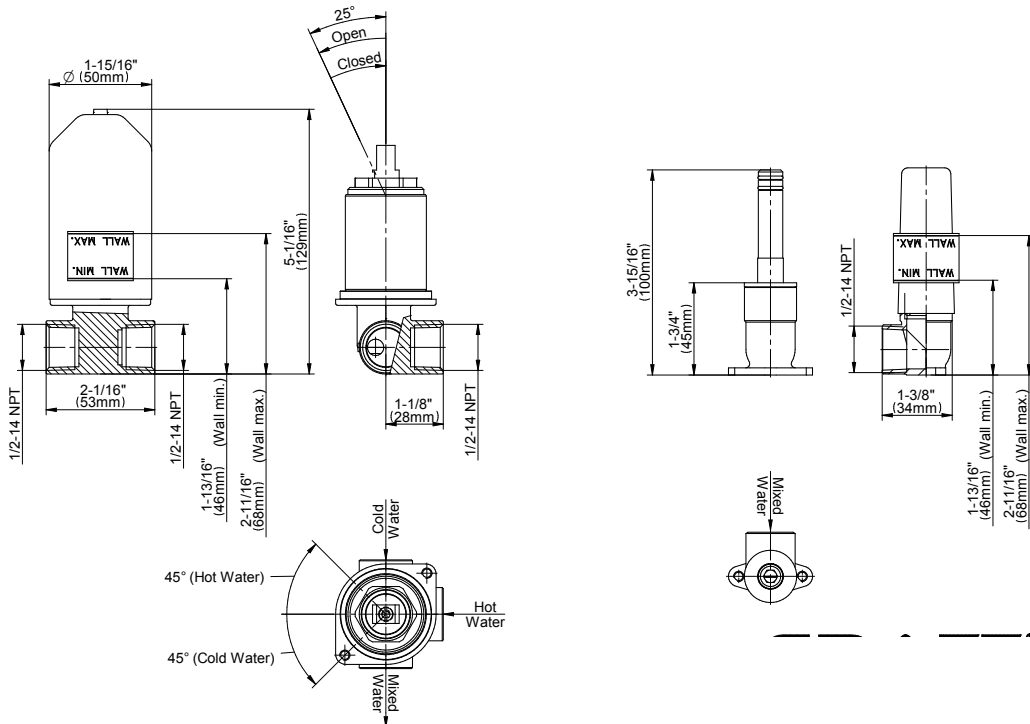

BATHROOM
Qubic Tre Wall-Mounted Lavatory
Faucet w/Single Handle
G-6235-LM39W

GRAFF®

Information

- Wall-mount spout and handle installation
- Aerated Flow Rate ≤ 1.5 max gpm
- 7-1/2" spout reach
- Drain assembly not included
- Optional Matching Decorative Trap G-9971
- Optional extension kit
- Handle may be installed on left or right of spout
- ADA

G-1085
Rough Valve

Product Features

- GPM depends on trim

Warranty

- Limited lifetime warranty

For complete warranty information go to <https://www.graff-faucets.com/en-nam/warranty>

The measurements shown are for reference only. Products and specifications shown are subject to change without notice. Revised 6/2018.

www.graff-designs.com | phone: 800-954-4723

BATHROOM
Qubic Tre Wall-Mounted Lavatory
Faucet w/Single Handle
G-6235-LM39W

GRAFF®

Information

- Wall-mount spout and handle installation
- Aerated Flow Rate ≤ 1.5 max gpm
- 7-1/2" spout reach
- Drain assembly not included
- Optional Matching Decorative Trap G-9971
- Optional extension kit
- Handle may be installed on left or right of spout
- ADA