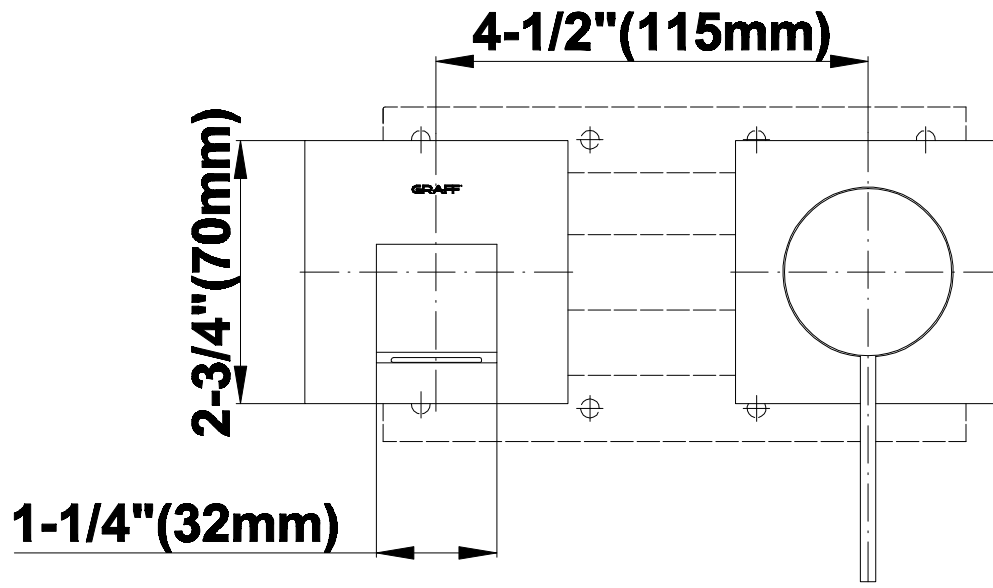

G-6235

QUBIC TRE Series