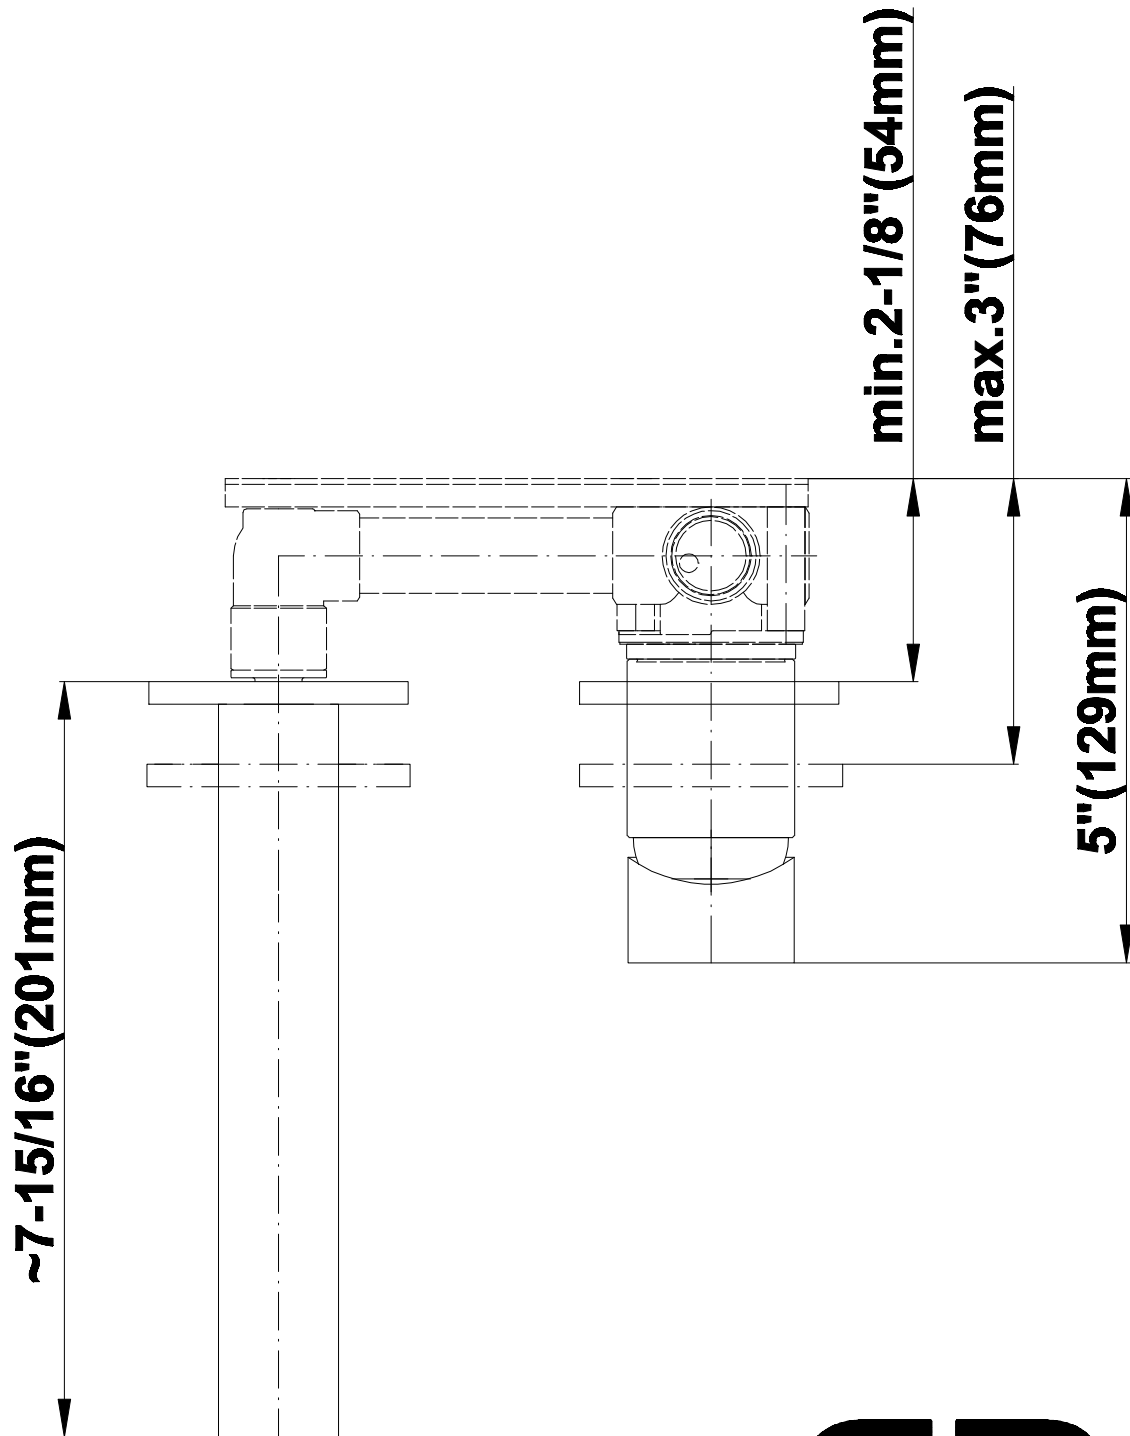

BATHROOM
Qubic Tre Wall-Mounted Lavatory
Faucet w/Single Handle
G-6235-LM39W

GRAFF®

Information

- Wall-mount spout and handle installation
- Aerated Flow Rate ≤ 1.5 max gpm
- 7-1/2" spout reach
- Drain assembly not included
- Optional Matching Decorative Trap G-9971
- Optional extension kit
- Handle may be installed on left or right of spout
- ADA

G-6235

QUBIC TRE Series

- Pressure 80PSI (5,5bar)
- Pressure 60PSI (4,15bar)
- Pressure 40PSI (2,75bar)
- Pressure 20PSI (1,4bar)

BATHROOM
Rough Valve
G-1085

GRAFF®

Finishes

24K Gold

24K Brushed
Gold

G-1085
Rough Valve

Product Features

- GPM depends on trim

Warranty

- Limited lifetime warranty

For complete warranty information go to <https://www.graff-faucets.com/en-nam/warranty>

The measurements shown are for reference only. Products and specifications shown are subject to change without notice. Revised 6/2018.

www.graff-designs.com | phone: 800-954-4723

BATHROOM
Qubic Tre Wall-Mounted Lavatory
Faucet w/Single Handle
G-6235-LM39W

GRAFF®

Information

- Wall-mount spout and handle installation
- Aerated Flow Rate ≤ 1.5 max gpm
- 7-1/2" spout reach
- Drain assembly not included
- Optional Matching Decorative Trap G-9971
- Optional extension kit
- Handle may be installed on left or right of spout
- ADA