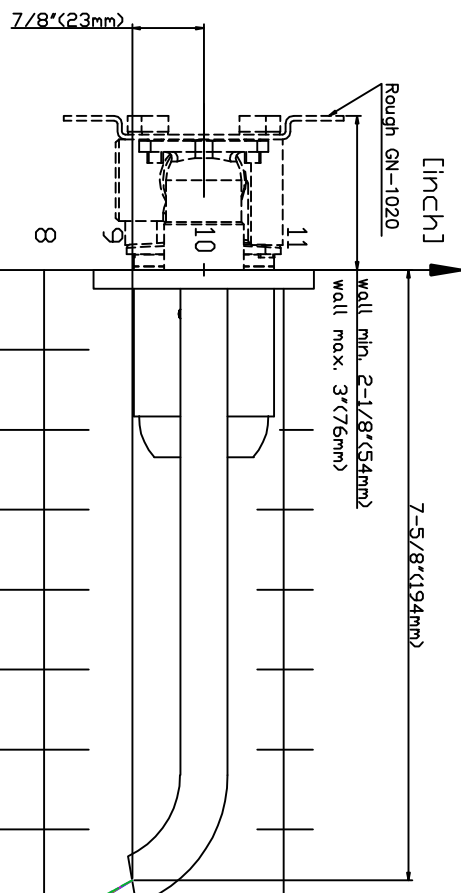

BATHROOM
Qubic Tre Wall-Mounted Lavatory
Faucet w/Single Handle
G-6235-LM39W

GRAFF®

Information

- Wall-mount spout and handle installation
- Aerated Flow Rate ≤ 1.5 max gpm
- 7-1/2" spout reach
- Drain assembly not included
- Optional Matching Decorative Trap G-9971
- Optional extension kit
- Handle may be installed on left or right of spout
- ADA

G-6235

QUBIC TRE Series

- Pressure 80PSI (5,5bar)
- Pressure 60PSI (4,15bar)
- Pressure 40PSI (2,75bar)
- Pressure 20PSI (1,4bar)

BATHROOM
Rough Valve
G-1085

GRAFF®

Finishes

24K Gold

24K Brushed
Gold

www.graff-designs.com | phone: 800-954-4723

BATHROOM
Qubic Tre Wall-Mounted Lavatory
Faucet w/Single Handle
G-6235-LM39W

GRAFF®

Information

- Wall-mount spout and handle installation
- Aerated Flow Rate ≤ 1.5 max gpm
- 7-1/2" spout reach
- Drain assembly not included
- Optional Matching Decorative Trap G-9971
- Optional extension kit
- Handle may be installed on left or right of spout
- ADA