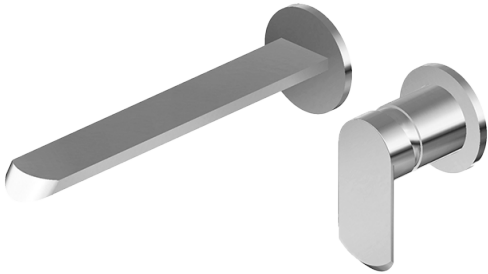

G-6339-LM42W

Sento Collection

Wall-Mounted Lavatory Faucet w/Single Handle

Product Features

- Wall-mount spout and handle installation
- Aerated flow rate ≤ 1.2 max gpm
- 10-1/8" spout reach
- Handle may be installed on left or right of spout
- Swivel aerator
- Optional extension kit

Available Finishes

- Polished Chrome
  G-6339-LM42W-PC
- Polished Nickel
  G-6339-LM42W-PN
- Olive Bronze*
  G-6339-LM42W-OB*
- Steelnox®
  G-6339-LM42W-SN
- Unfinished Brass*
  G-6339-LM42W-UB
- Architectural Black*
  G-6339-LM42W-BK*
- Architectural White*
  G-6339-LM42W-WT*
- Brushed Gold*
  G-6339-LM42W-BAU*

* Special order finish- call for availability

Code Compliance

- ADA
- CALGreen

Warranty

- Limited lifetime warranty

For complete warranty information go to <http://www.graff-designs.com/en/info/faqs>

The measurements shown are for reference only. Products and specifications shown are subject to change without notice. Revised 11/2017.

www.graff-designs.com | phone: 800-954-4723