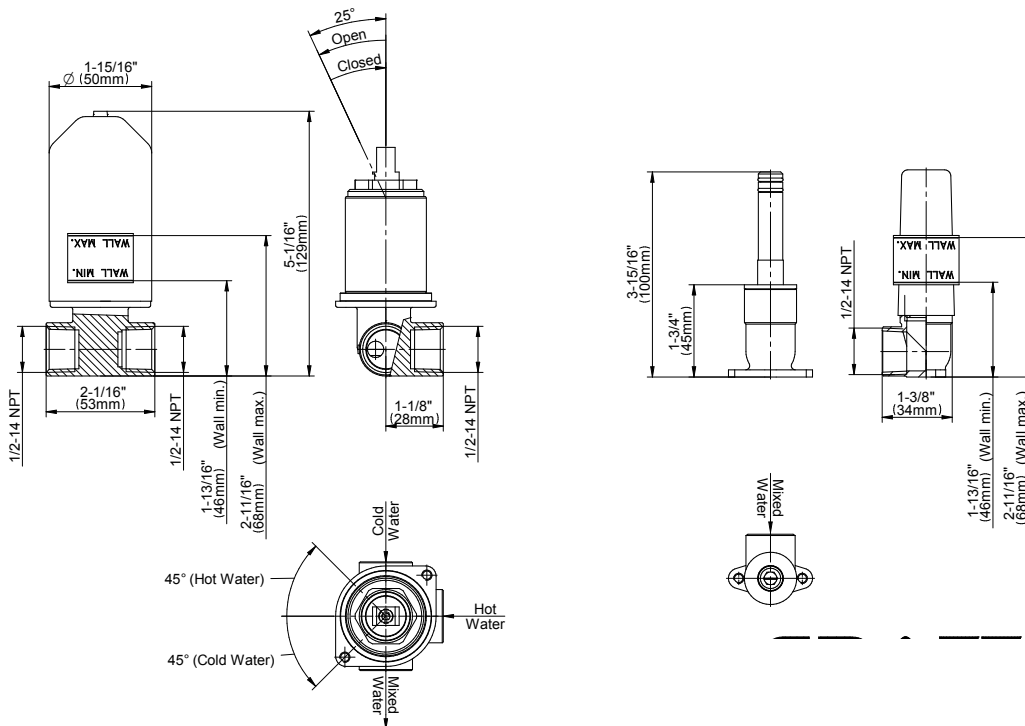

G-1085
Rough Valve

Product Features

- GPM depends on trim

Warranty

- Limited lifetime warranty

For complete warranty information go to <https://www.graff-faucets.com/en-nam/warranty>

The measurements shown are for reference only. Products and specifications shown are subject to change without notice. Revised 6/2018.

www.graff-designs.com | phone: 800-954-4723