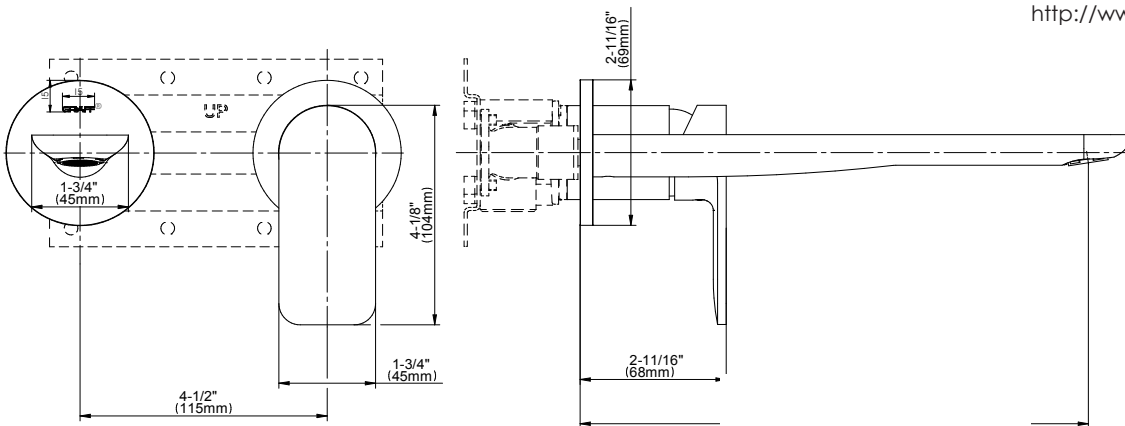

G-6339-LM42W

Sento Collection

Wall-Mounted Lavatory Faucet w/Single Handle

GRAFF®
CUTTING EDGE DESIGN

Product Features

- Wall-mount spout and handle installation
- Aerated flow rate ≤ 1.2 max gpm
- 10-1/8" spout reach
- Handle may be installed on left or right of spout
- Swivel aerator
- Optional extension kit

Available Finishes

- Polished Chrome
  G-6339-LM42W-PC
- Polished Nickel
  G-6339-LM42W-PN
- Olive Bronze*
  G-6339-LM42W-OB*
- Steelnex®
  G-6339-LM42W-SN
- Unfinished Brass*
  G-6339-LM42W-UB
- Architectural Black*
  G-6339-LM42W-BK*
- Architectural White*
  G-6339-LM42W-WT*
- Brushed Gold*
  G-6339-LM42W-BAU*

* Special order finish- call for availability

Code Compliance

- ADA
- CALGreen

Warranty

- Limited lifetime warranty

For complete warranty information go to <http://www.graff-designs.com/en/info/faqs>

The measurements shown are for reference only. Products and specifications shown are subject to change without notice. Revised 11/2017.

www.graff-designs.com | phone: 800-954-4723