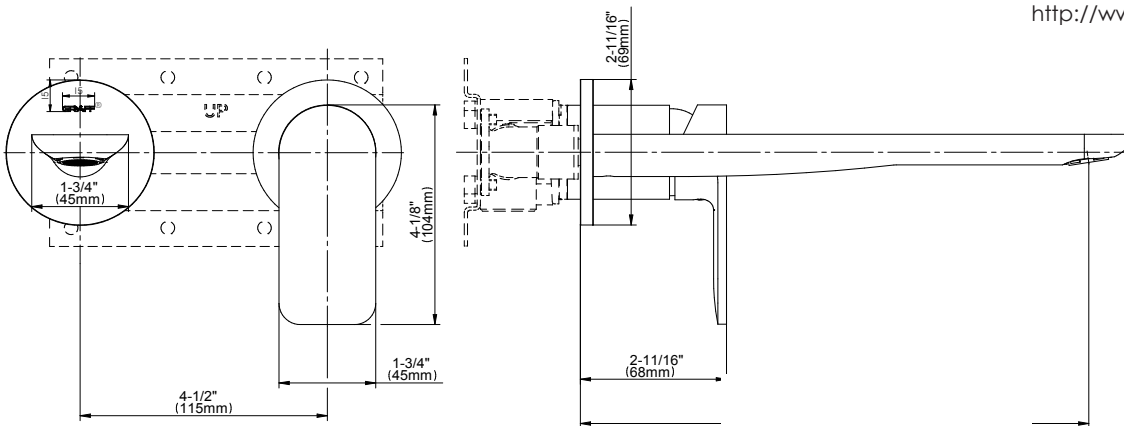

G-6339-LM42W

Sento Collection

Wall-Mounted Lavatory Faucet w/Single Handle

Product Features

- Wall-mount spout and handle installation
- Aerated flow rate ≤ 1.2 max gpm
- 10-1/8" spout reach
- Handle may be installed on left or right of spout
- Swivel aerator
- Optional extension kit

Available Finishes

- Polished Chrome
  G-6339-LM42W-PC
- Polished Nickel
  G-6339-LM42W-PN
- Olive Bronze*
  G-6339-LM42W-OB*
- Steelnox®
  G-6339-LM42W-SN
- Unfinished Brass*
  G-6339-LM42W-UB
- Architectural Black*
  G-6339-LM42W-BK*
- Architectural White*
  G-6339-LM42W-WT*
- Brushed Gold*
  G-6339-LM42W-BAU*

* Special order finish- call for availability

Code Compliance

- ADA
- CALGreen

Warranty

- Limited lifetime warranty

For complete warranty information go to <http://www.graff-designs.com/en/info/faqs>

The measurements shown are for reference only. Products and specifications shown are subject to change without notice. Revised 11/2017.

www.graff-designs.com | phone: 800-954-4723