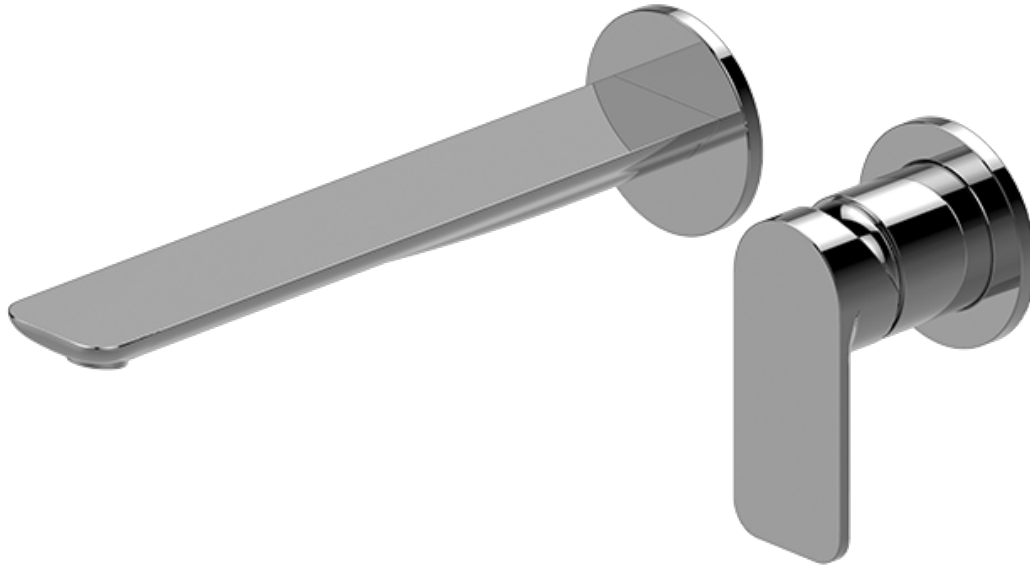

BATHROOM
Sento Wall-Mounted Lavatory
Faucet w/Single Handle
G-6339-LM42W