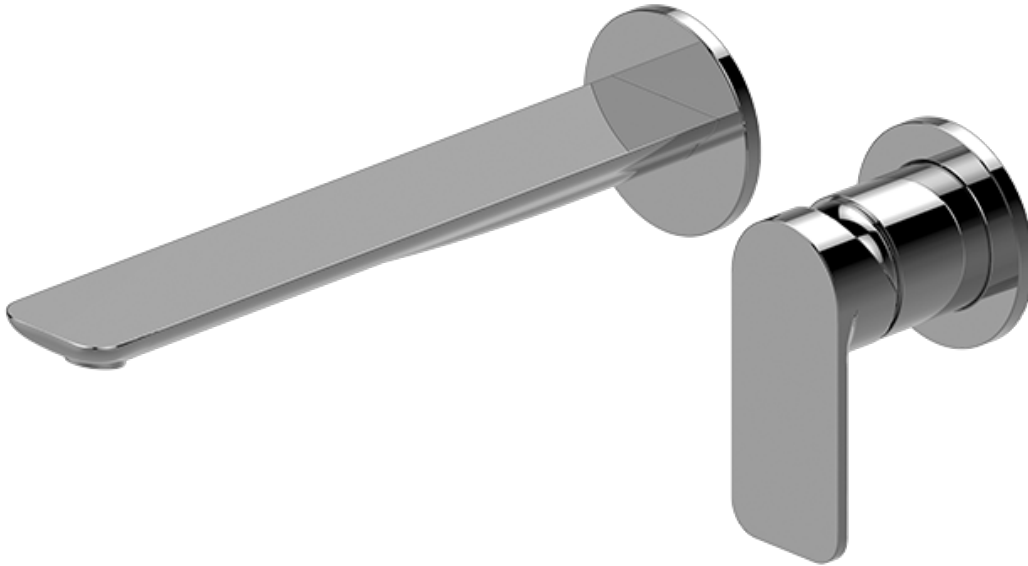

BATHROOM
Sento Wall-Mounted Lavatory
Faucet w/Single Handle
G-6339-LM42W

GRAFF®

Information

- Wall-mount spout and handle installation
- Aerated flow rate ≤ 1.2 max gpm
- 9-1/4" spout reach
- Handle may be installed on left or right of spout
- Drain assembly not included
- Optional matching decorative trap G-9970
- Optional extension kit
- ADA
- CALGreen

G-6339-LM42W

Sento Collection

Wall-Mounted Lavatory Faucet w/Single Handle

GRAFF[®]
CUTTING EDGE DESIGN

Product Features

- Wall-mount spout and handle installation
- Aerated flow rate ≤ 1.2 max gpm
- 10-1/8" spout reach
- Handle may be installed on left or right of spout
- Swivel aerator
- Optional extension kit