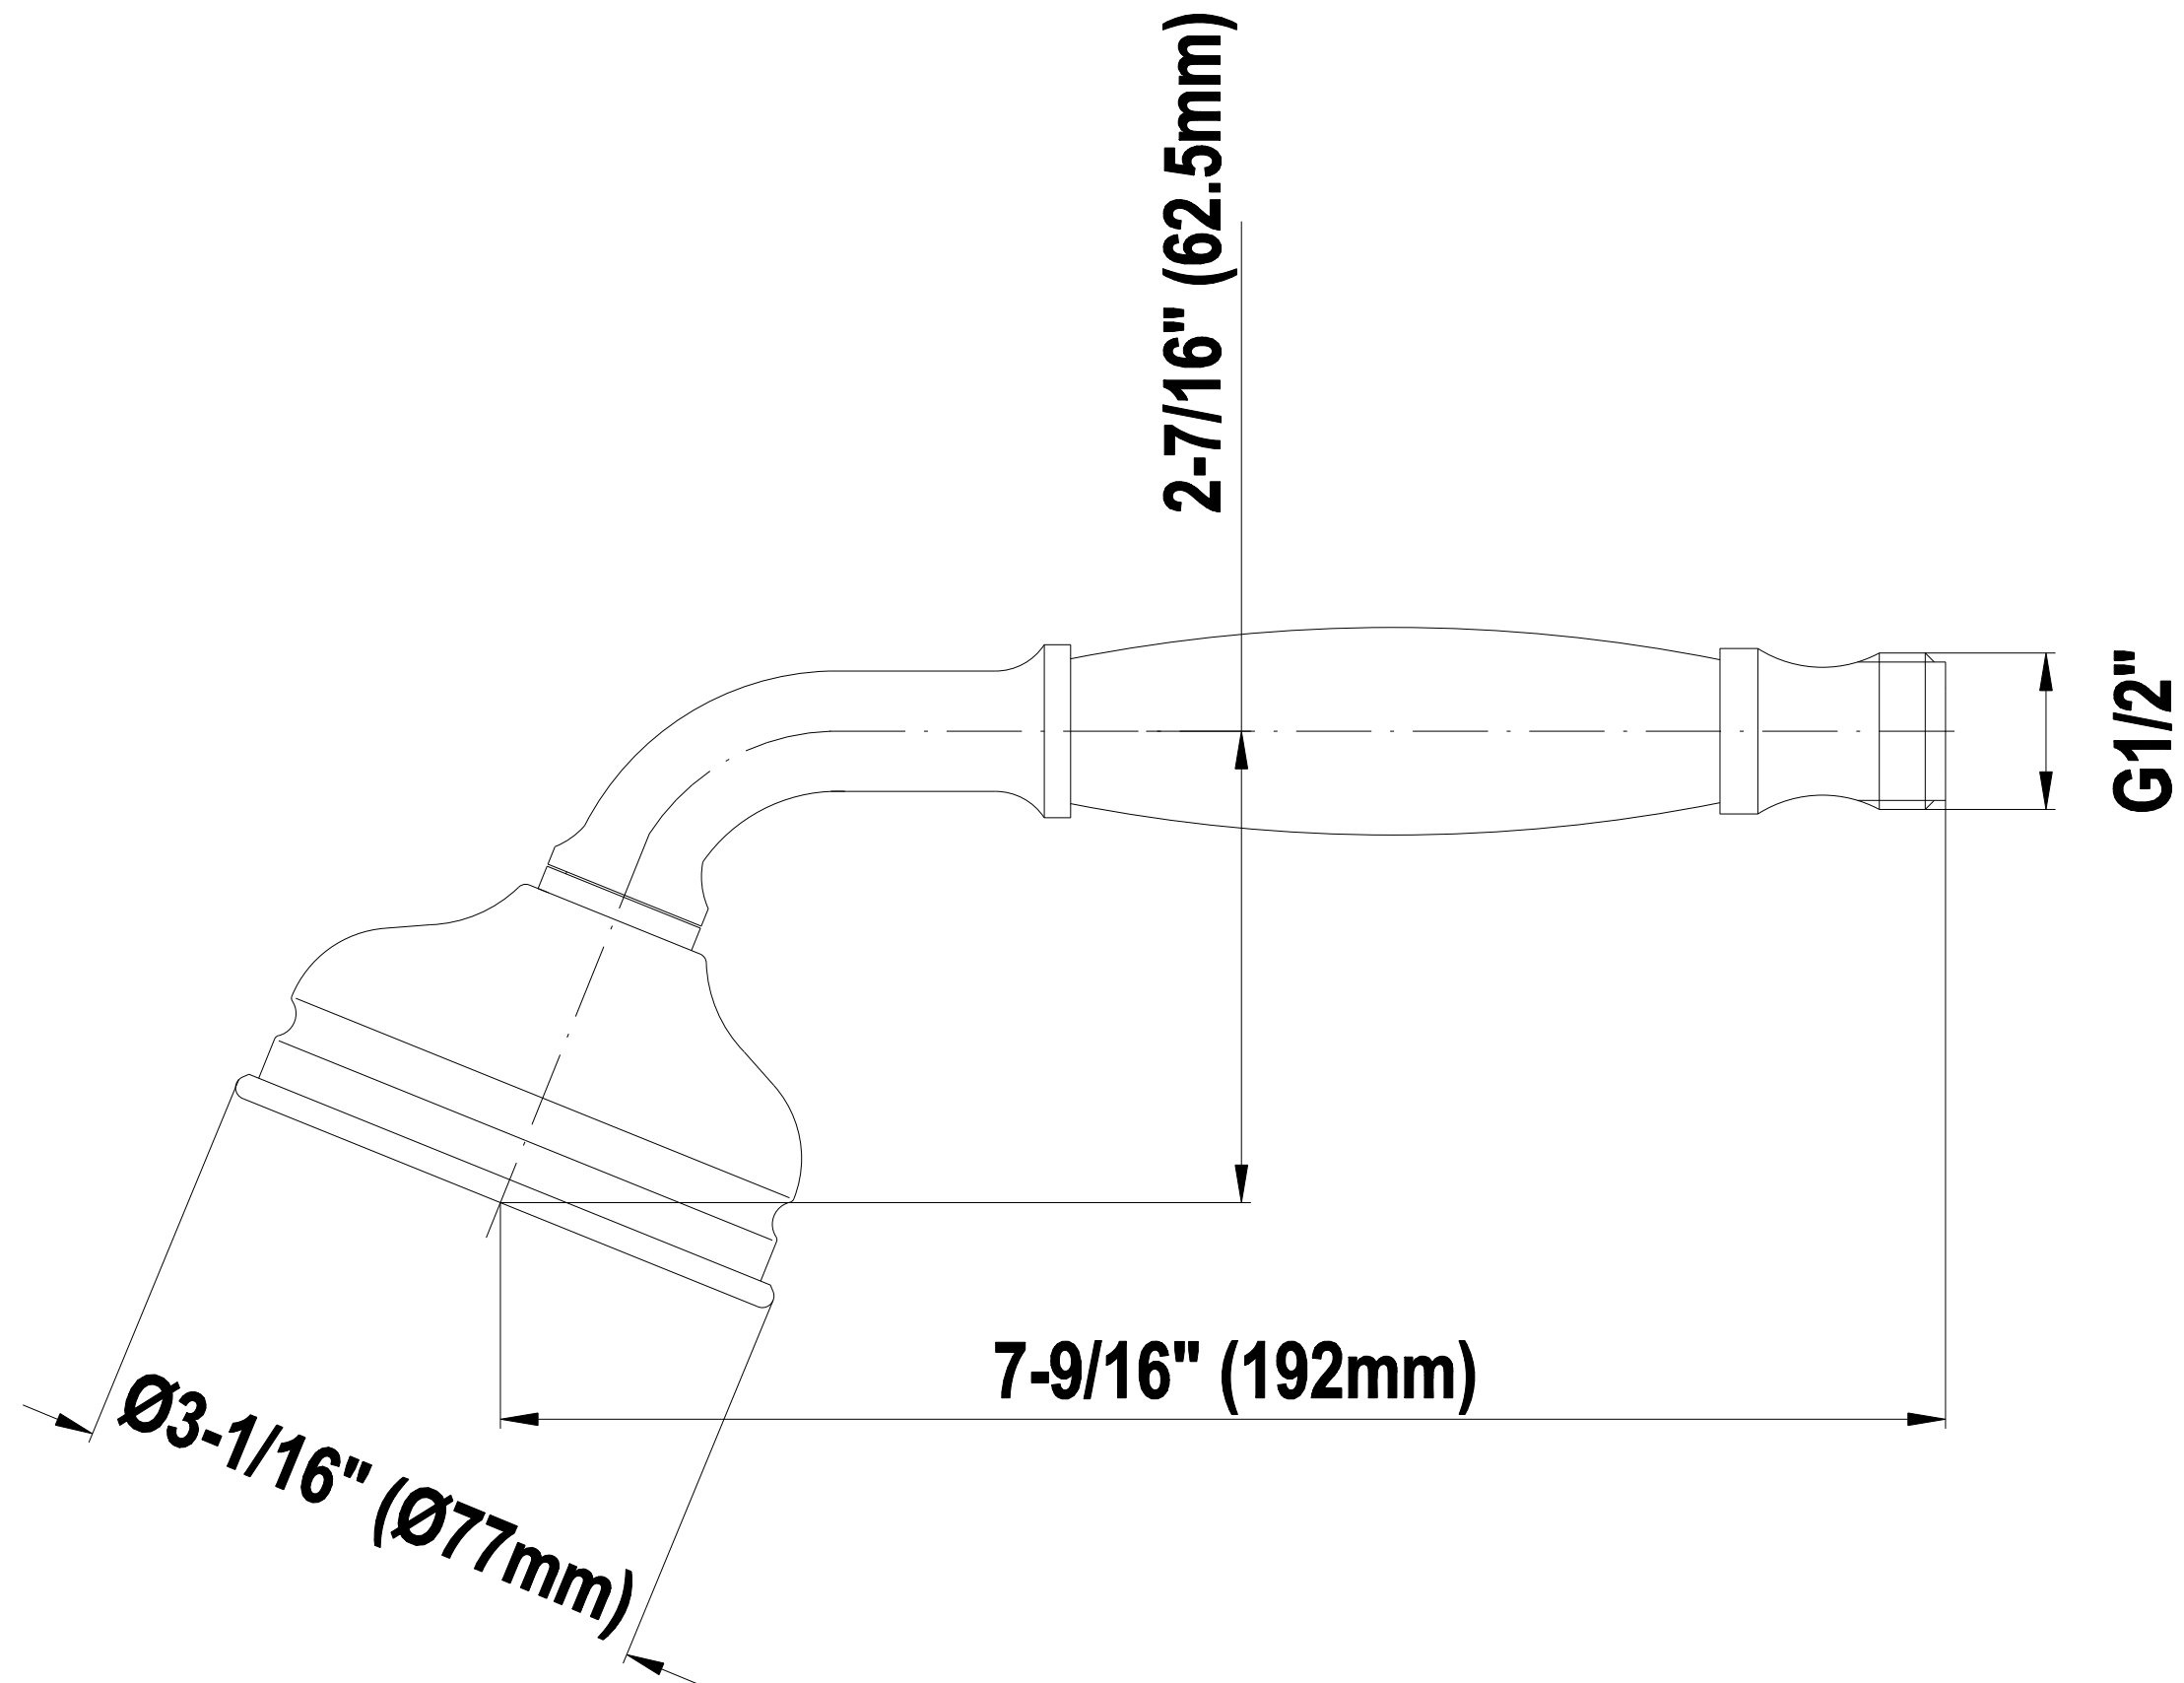

BATHROOM
Traditional Handshower w/Wall-
Mounted Slide Bar
G-8636-C16SB

GRAFF®

Information

- Handshower w/27" wall-mounted slide bar
- 59" shower hose and wall supply elbow
- Adjustable bracket fits all hoses with conical nut
- Handshower flow rate ≤ 1.5 max gpm
- Includes internal backflow preventer
- CALGreen

Information

- Solid brass construction
- Smooth, all-metal handle
- Shower hose not included
- Handshower flow rate ≤ 1.5 max gpm
- CALGreen

Finishes

24K Gold

24K Brushed
Gold

Olive Bronze

Polished
Chrome

Polished
Nickel

Steelnox®
(Satin Nickel)

Vintage
Brushed Brass

Traditional Handshower G-8604

Information

- Brass spiral flexible hose with conical nut

Finishes

24K Gold

24K Brushed
Gold

- 27" tall wall-mounted slide bar
- Adjustable bracket fits all hoses with conical nut

Finishes

24K Gold

24K Brushed
Gold

Olive Bronze

Polished
Chrome

Polished
Nickel

Steelnox®
(Satin Nickel)