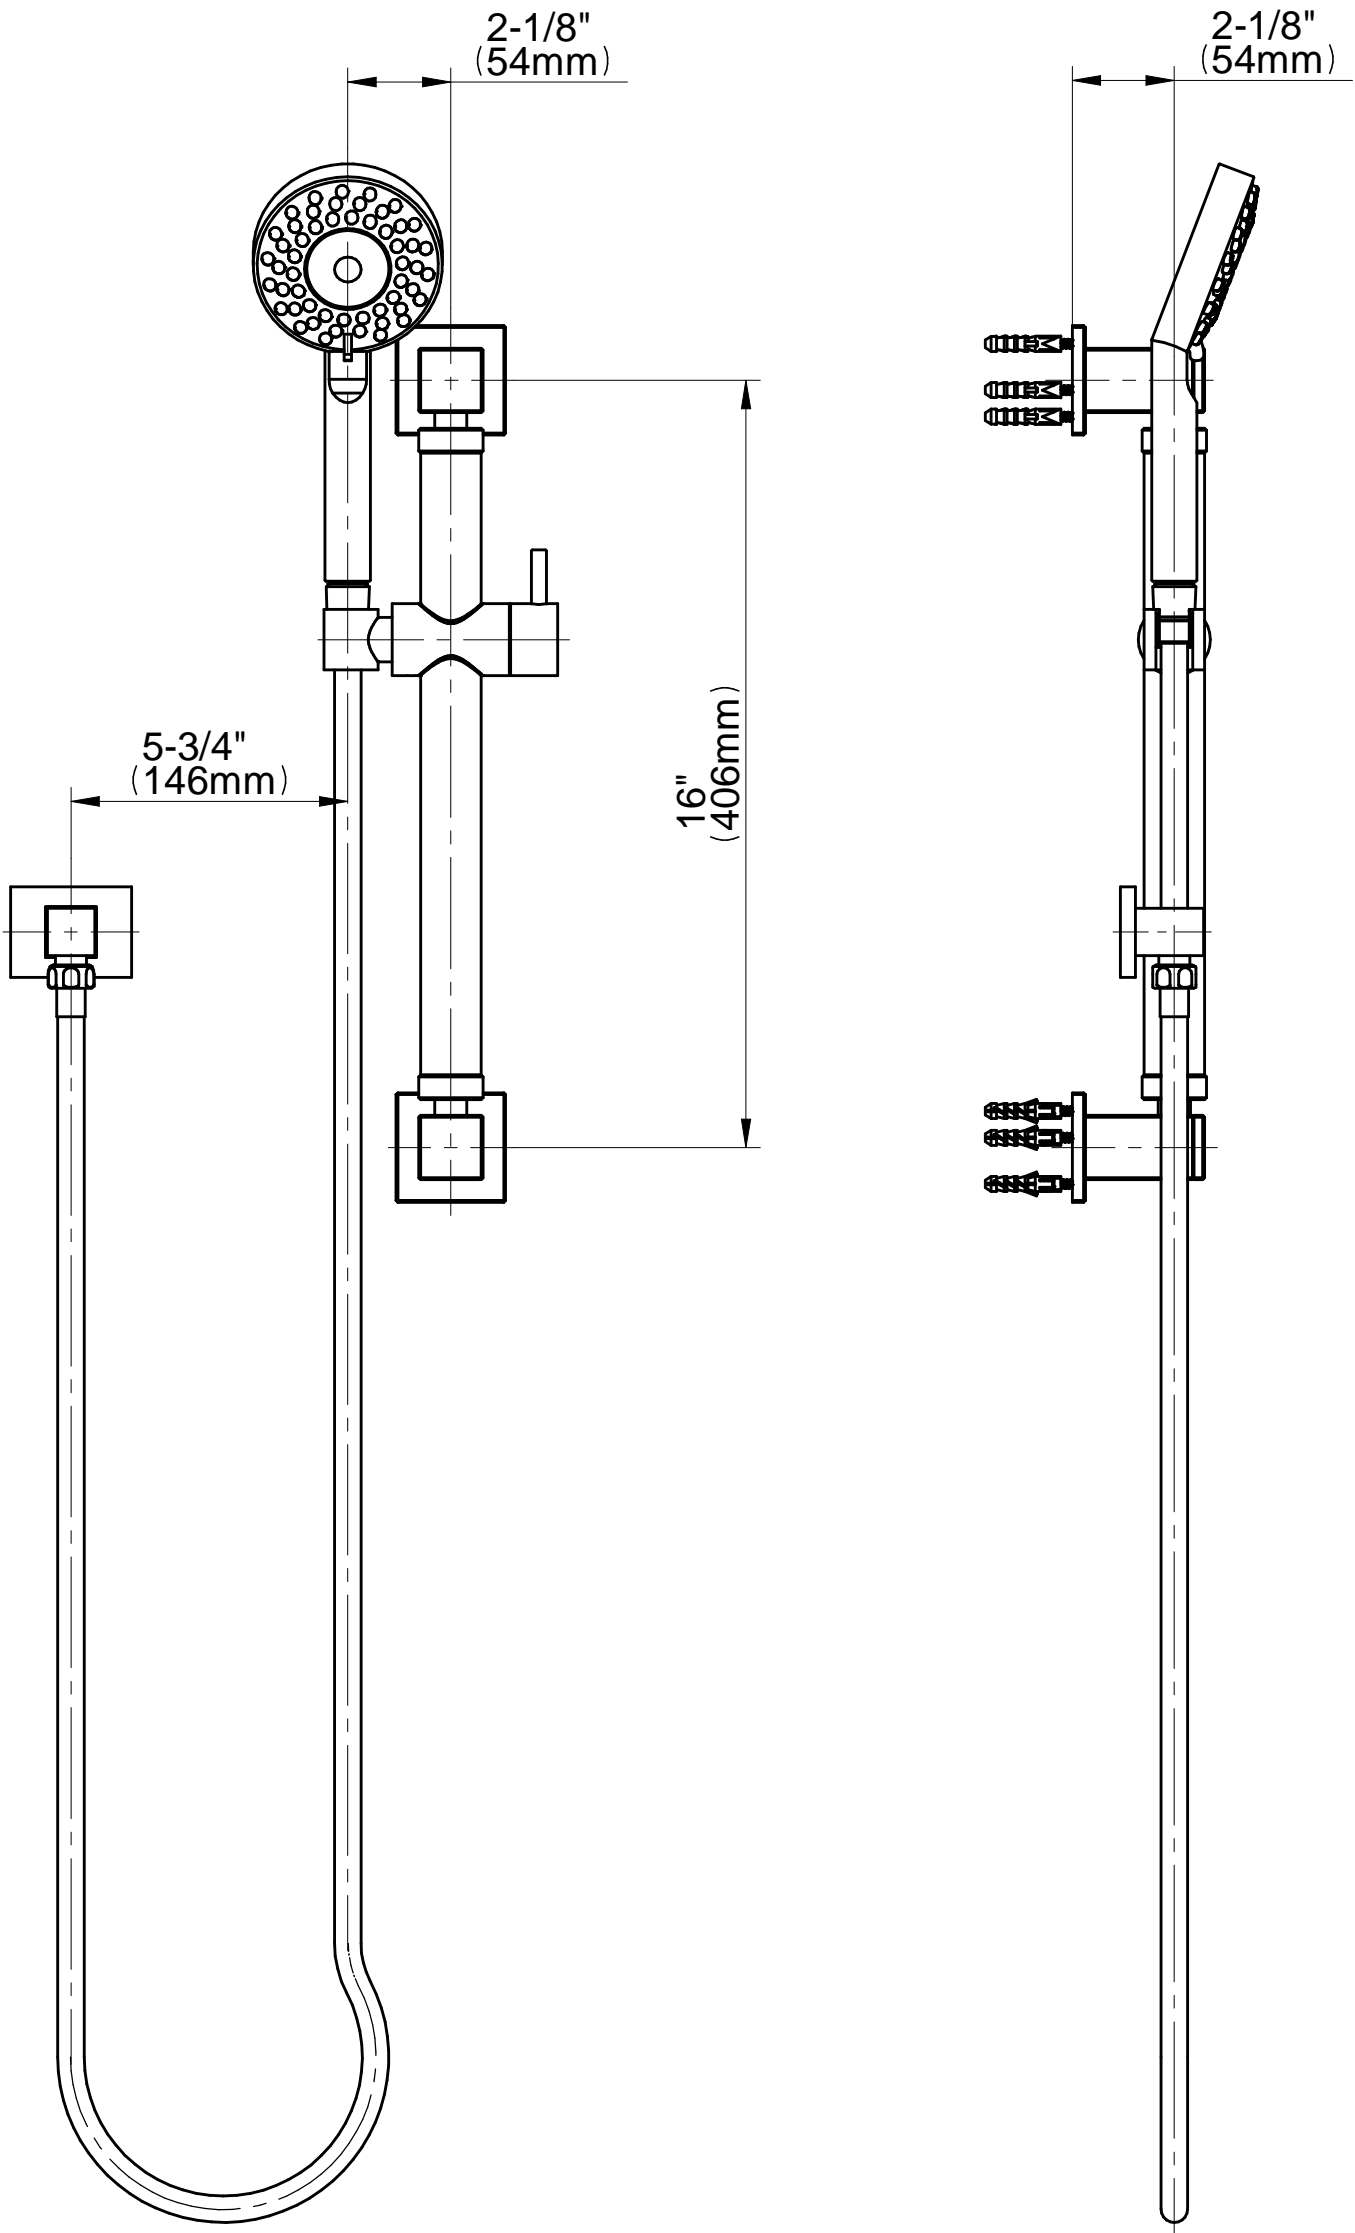

SHOWER
Multi-Function Handshower w/16"
Grab Bar
G-9665

GRAFF®

Information

- Multi-function handshower w/16" wall-mounted grab bar
- 5 spray patterns: massage, rain/massage, rain, jet/rain and jet
- 59" long shower hose and wall supply elbow
- Adjustable bracket fits all hoses with conical nut
- Handshower flow rate ≤ 1.5 max gpm
- Includes internal backflow presenter
- CALGreen

G-9665

Immersion Series

SHOWER
59" Shower Hose
G-8605

GRAFF®

Information

- Brass spiral flexible hose with conical nut

Finishes

Brushed
Nickel

* Special order finish- call for availability

SHOWER
Contemporary Square Wall Supply
Elbow
G-8633

GRAFF®

Information

- 1/2" NPT female thread inlet

Finishes

Brushed
Nickel

Polished
Chrome

Steelnox®
(Satin Nickel)

G-8633

Contemporary Square Wall Supply Elbow

Product Features

- 1/2" NPT female thread inlet

Available Finishes

- Polished Chrome
G-8633-PC
- Steelnox[®]
G-8633-SN
- Architectural Black w/Chrome
Accents
G-8633-PC/BK