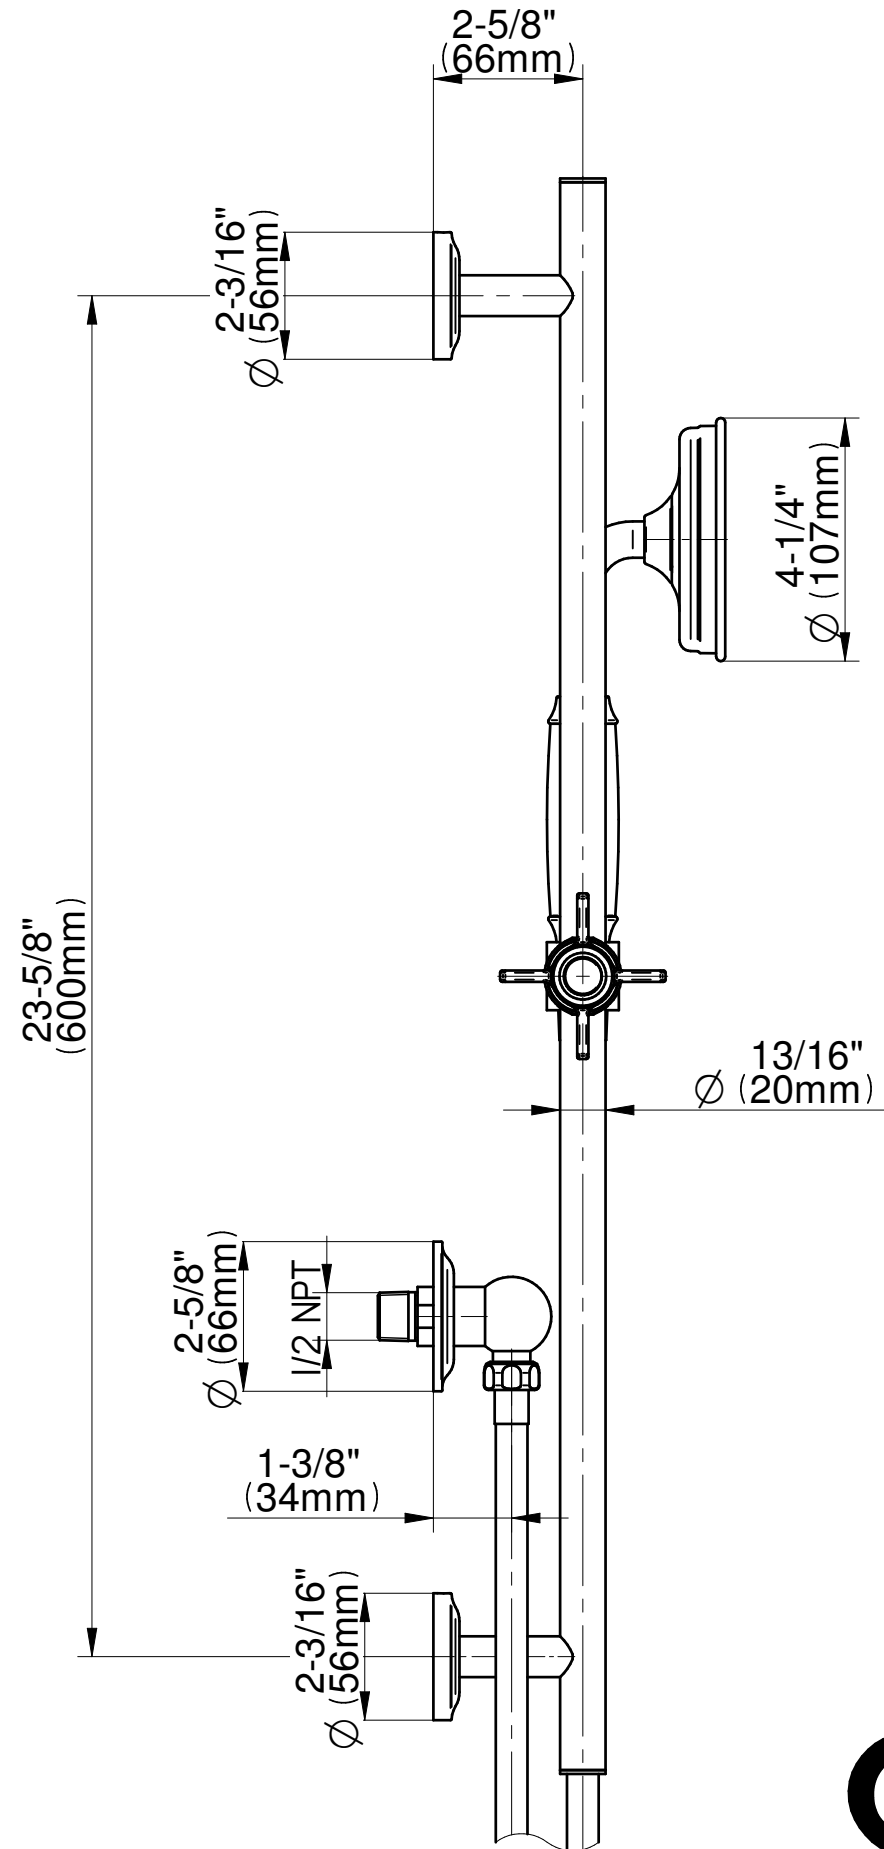

SHOWER
Camden Handshower w/ Wall-
Mounted Slide Bar
G-8666-C16SB

GRAFF®

Information

- 27" wall-mounted slide bar
- 59" shower hose (PVD finishes use 59" flex hose)
- Includes transitional handshower - G-8724
- Adjustable bracket fits all hoses with conical nut
- Includes 1/2" NPT female threaded wall supply elbow
- Includes internal backflow preventer
- Handshower flow rate ≤ 1.8 max gpm
- CALGreen

G-8666-C16SB

CAMDEN Series

GRAFF[®]
CUTTING EDGE DESIGN

Information

- Brass spiral flexible hose with conical nut

Finishes

Product Features

- Brass spiral flexible hose with conical nut

* Special order finish- call for availability

SHOWER
 Transitional Wall Supply Elbow
G-8663

Information

- 1/2" NPT female thread inlet

Finishes

							
24K Gold	24K Brushed Gold	Brushed Brass PVD	Architectural Black™	Brushed Nickel	Brushed Onyx PVD®	Brushed OR'osa PVD®	Gunmetal
							
Matte Black	Olive Bronze	Onyx PVD®	Polished Brass PVD	Polished Chrome	Polished Nickel	OR'osa PVD®	Unfinished Brass
							
Unfinished Brushed Brass	Vintage Brushed Brass	Architectural White					

G-8663

CAMDEN Series

SHOWER
 Transitional Wall-Mounted Slide
 Bar
G-8691-C16SB

Information

- 27" tall wall-mounted slide bar
- Adjustable bracket fits all hoses with conical nut

Finishes

G-8691-C16S

Camden Series