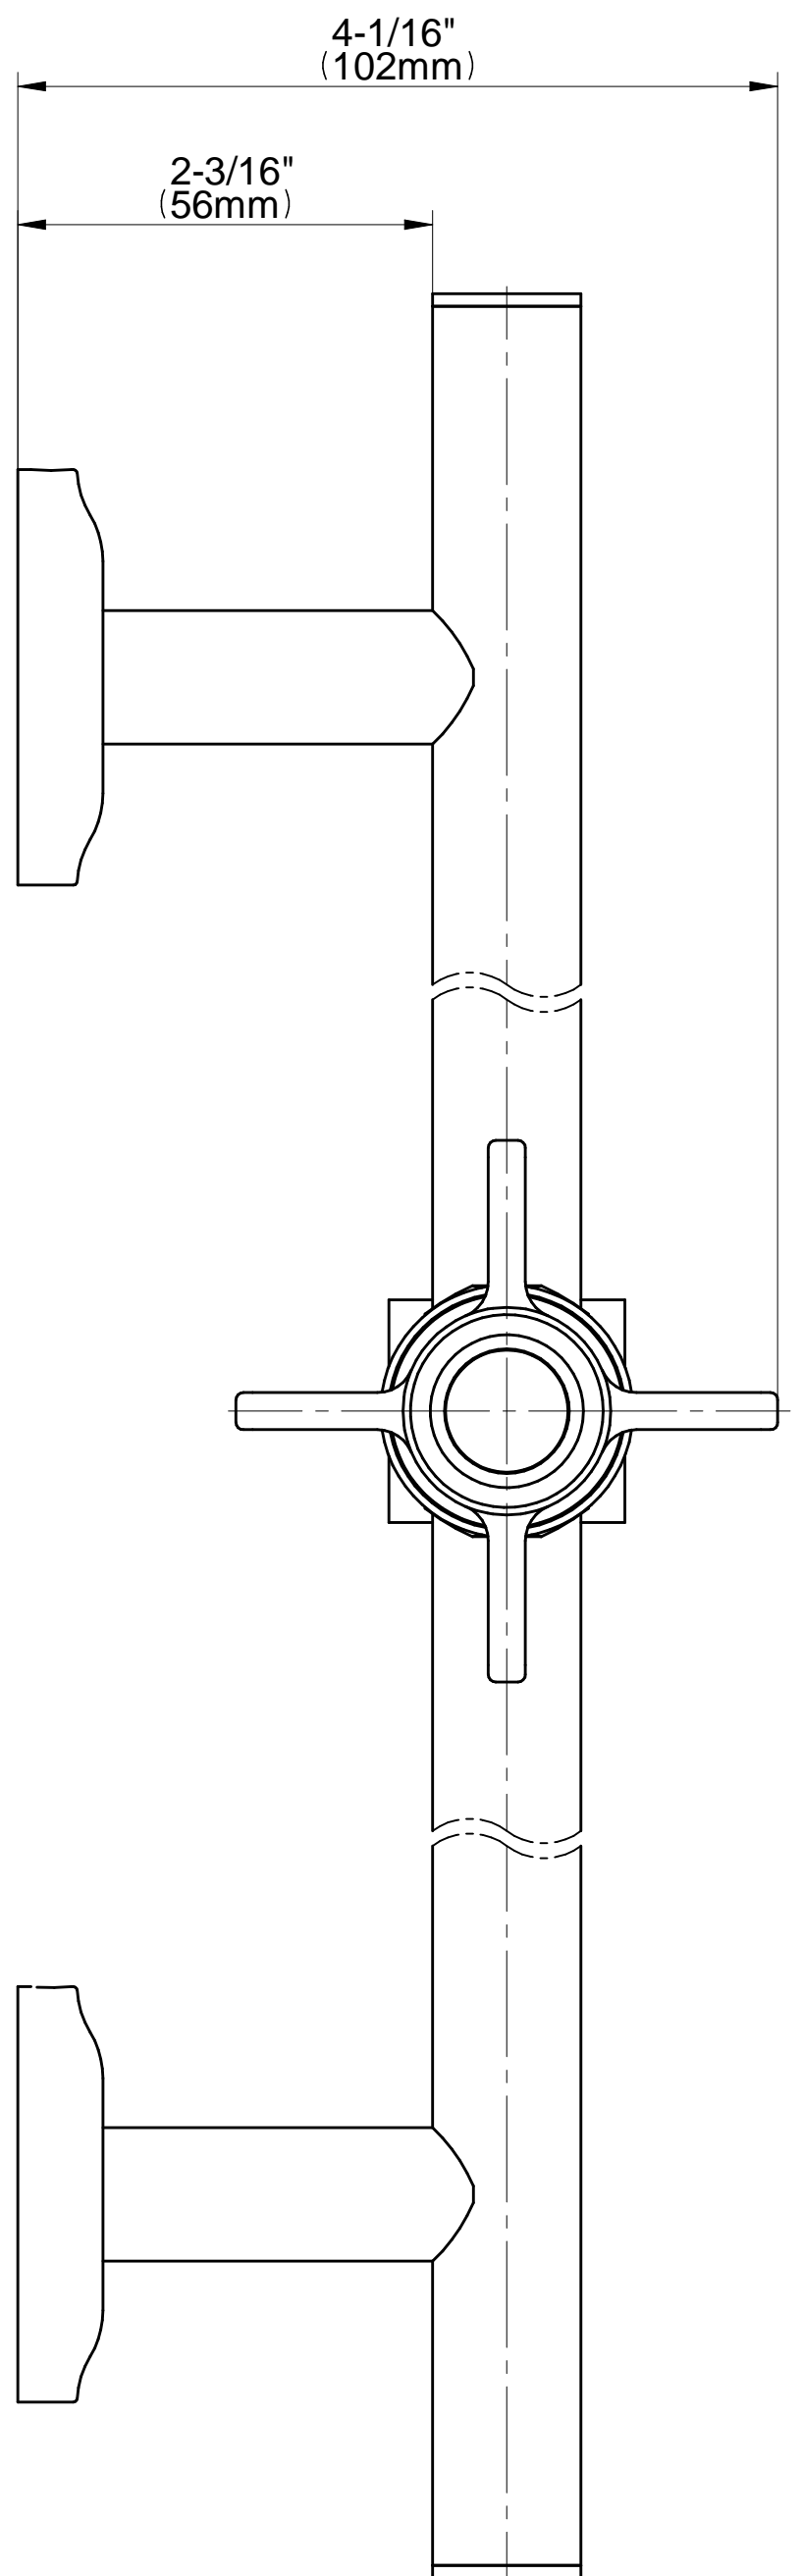

SHOWER
Camden Handshower w/ Wall-
Mounted Slide Bar
G-8666-C16SB

GRAFF®

Information

- 27" wall-mounted slide bar
- 59" shower hose (PVD finishes use 59" flex hose)
- Includes transitional handshower - G-8724
- Adjustable bracket fits all hoses with conical nut
- Includes 1/2" NPT female threaded wall supply elbow
- Includes internal backflow preventer
- Handshower flow rate ≤ 1.8 max gpm
- CALGreen

* Special order finish- call for availability

SHOWER
 Transitional Wall Supply Elbow
G-8663

Information

- 1/2" NPT female thread inlet

Finishes

							
24K Gold	24K Brushed Gold	Brushed Brass PVD	Architectural Black™	Brushed Nickel	Brushed Onyx PVD®	Brushed OR'osa PVD®	Gunmetal
							
Matte Black	Olive Bronze	Onyx PVD®	Polished Brass PVD	Polished Chrome	Polished Nickel	OR'osa PVD®	Unfinished Brass
							
Unfinished Brushed Brass	Vintage Brushed Brass	Architectural White					

G-8663

CAMDEN Series

SHOWER
 Transitional Wall-Mounted Slide
 Bar
G-8691-C16SB

Information

- 27" tall wall-mounted slide bar
- Adjustable bracket fits all hoses with conical nut

Finishes

G-8691-C16S

Camden Series