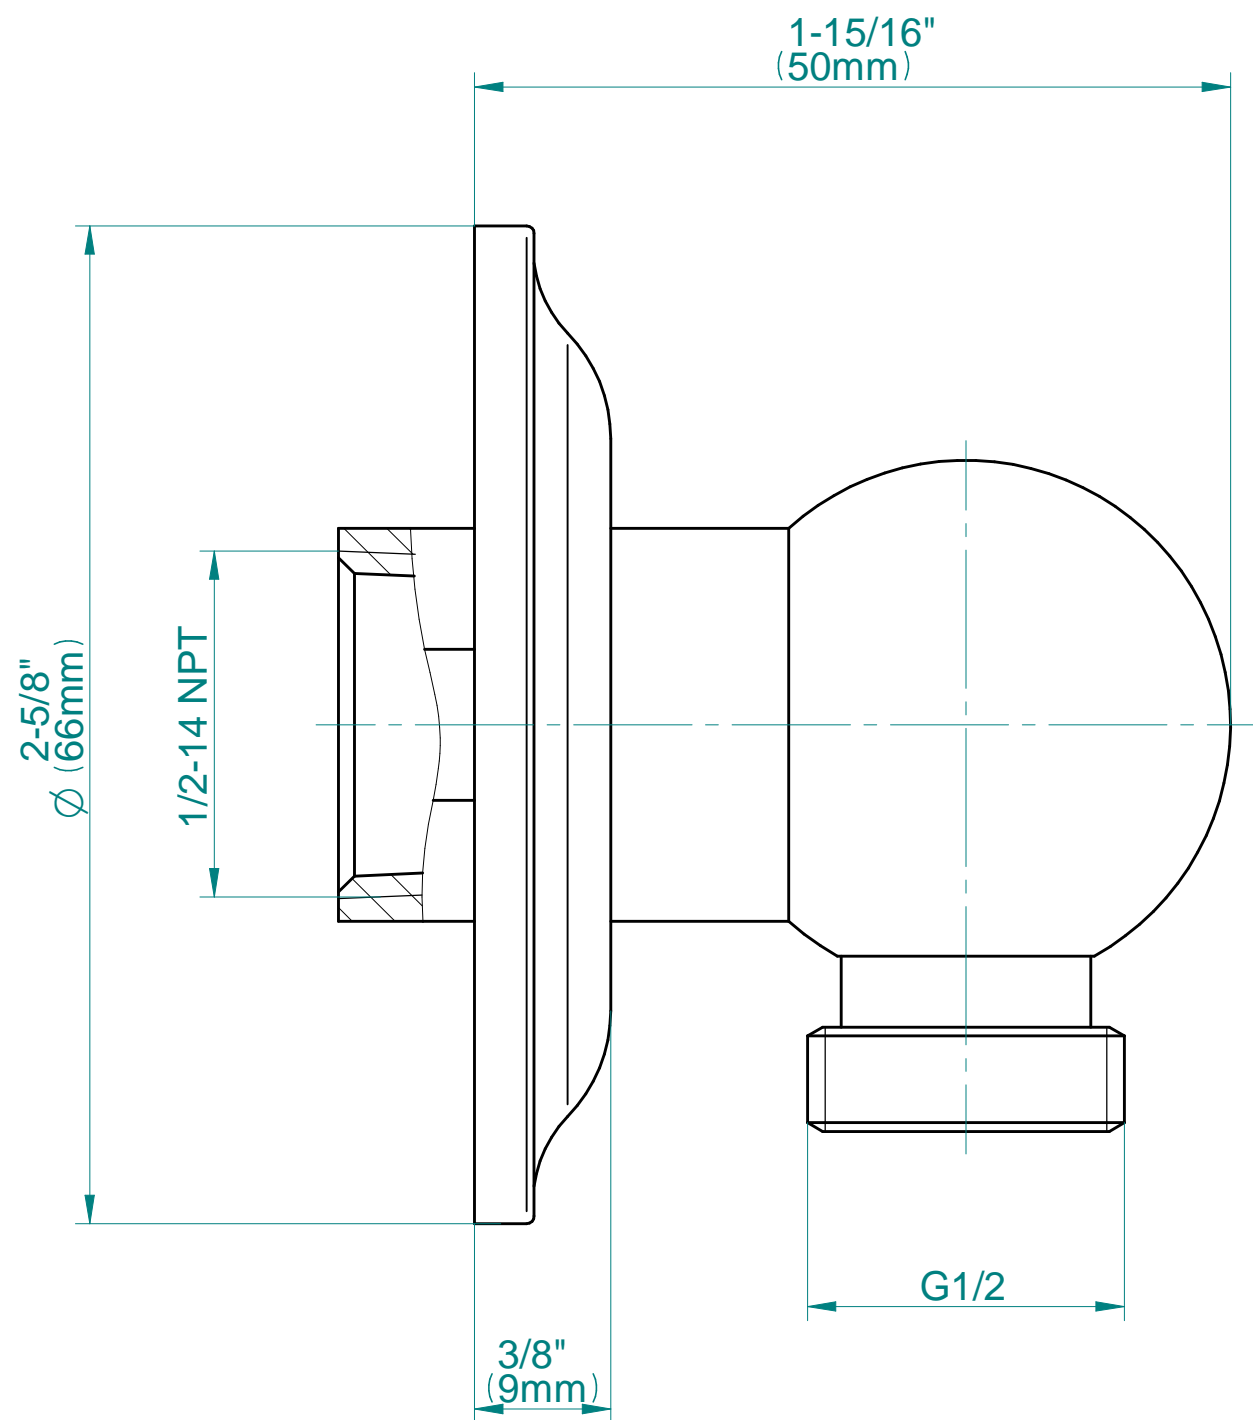

SHOWER
Camden Handshower w/ Wall-
Mounted Slide Bar
G-8666-C16SB

GRAFF®

Information

- 27" wall-mounted slide bar
- 59" shower hose (PVD finishes use 59" flex hose)
- Includes transitional handshower - G-8724
- Adjustable bracket fits all hoses with conical nut
- Includes 1/2" NPT female threaded wall supply elbow
- Includes internal backflow preventer
- Handshower flow rate ≤ 1.8 max gpm
- CALGreen

* Special order finish- call for availability

SHOWER
 Transitional Wall Supply Elbow
G-8663

Information

- 1/2" NPT female thread inlet

Finishes

							
24K Gold	24K Brushed Gold	Brushed Brass PVD	Architectural Black™	Brushed Nickel	Brushed Onyx PVD®	Brushed OR'osa PVD®	Gunmetal
							
Matte Black	Olive Bronze	Onyx PVD®	Polished Brass PVD	Polished Chrome	Polished Nickel	OR'osa PVD®	Unfinished Brass
							
Unfinished Brushed Brass	Vintage Brushed Brass	Architectural White					

G-8663

CAMDEN Series

SHOWER
 Transitional Wall-Mounted Slide
 Bar
G-8691-C16SB

Information

- 27" tall wall-mounted slide bar
- Adjustable bracket fits all hoses with conical nut

Finishes

G-8691-C16S

Camden Series

Information

- Solid brass construction
- All-metal handle
- Shower hose not included
- Includes internal backflow preventer
- Handshower flow rate ≤ 1.8 max gpm
- CALGreen

Finishes

G-8724

Finezza Collection
Finezza Handshower