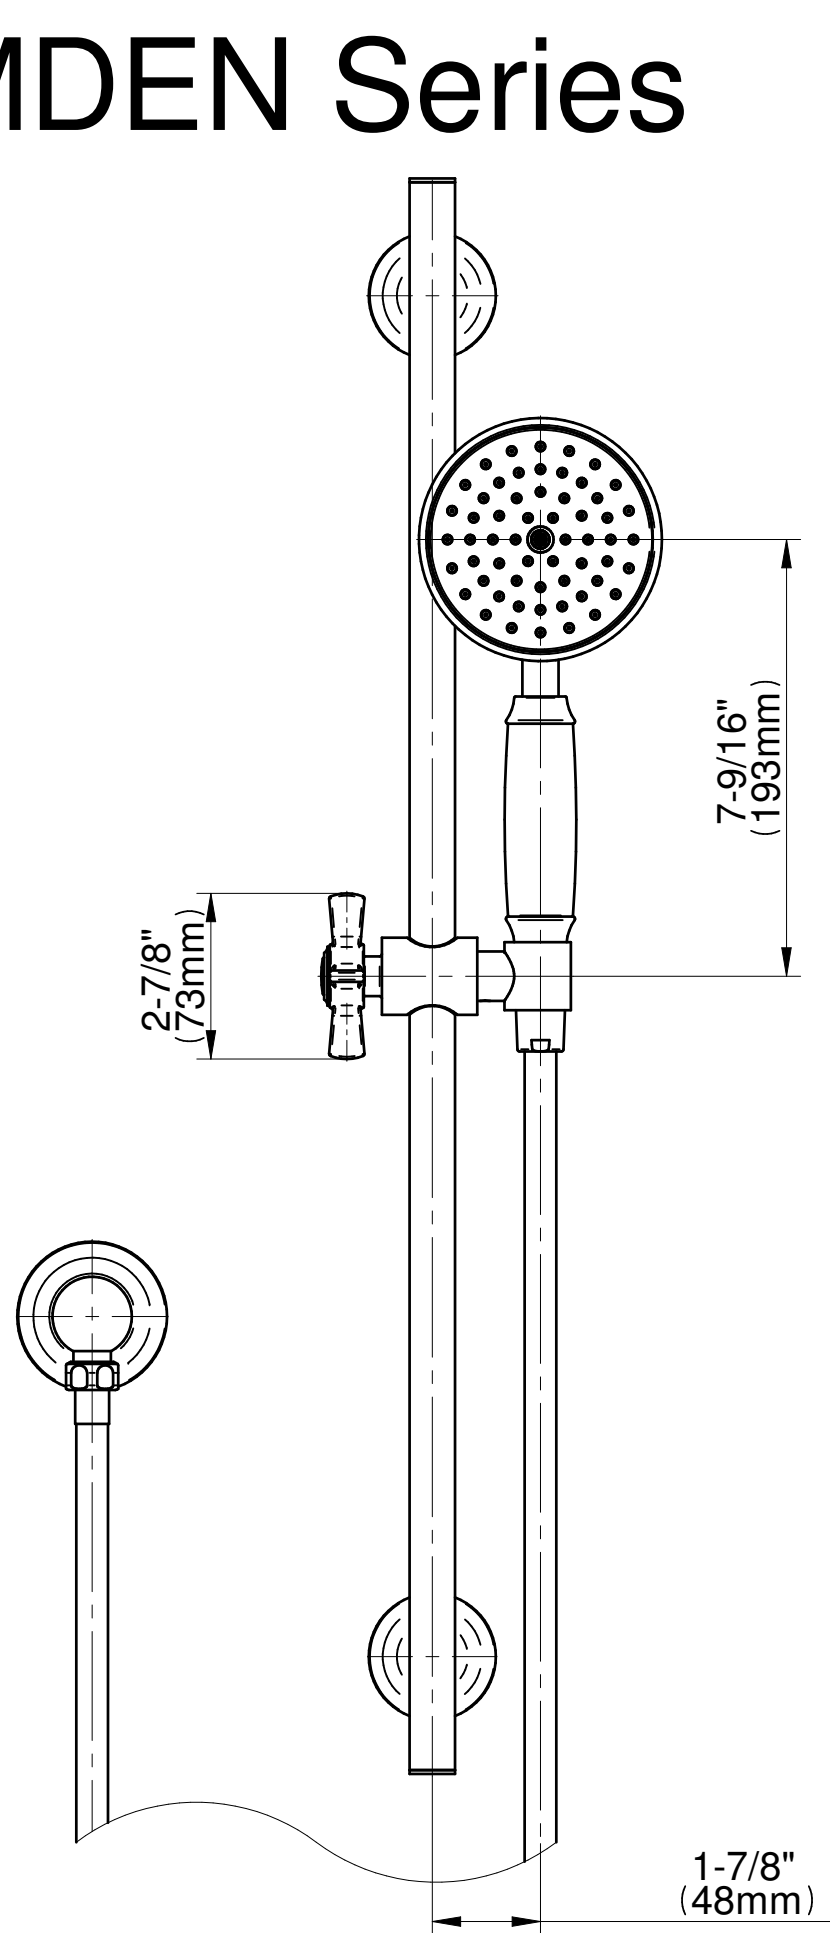

SHOWER
Camden Handshower w/ Wall-
Mounted Slide Bar
G-8666-C16SB

GRAFF®

Information

- 27" wall-mounted slide bar
- 59" shower hose (PVD finishes use 59" flex hose)
- Includes transitional handshower - G-8724
- Adjustable bracket fits all hoses with conical nut
- Includes 1/2" NPT female threaded wall supply elbow
- Includes internal backflow preventer
- Handshower flow rate ≤ 1.8 max gpm
- CALGreen

G-8666-C16SB

CAMDEN Series

GRAFF[®]
CUTTING EDGE DESIGN

Information

- Brass spiral flexible hose with conical nut

Finishes

Product Features

- Brass spiral flexible hose with conical nut

* Special order finish- call for availability

SHOWER
 Transitional Wall Supply Elbow
G-8663

Information

- 1/2" NPT female thread inlet

Finishes

							
24K Gold	24K Brushed Gold	Brushed Brass PVD	Architectural Black™	Brushed Nickel	Brushed Onyx PVD®	Brushed OR'osa PVD®	Gunmetal
							
Matte Black	Olive Bronze	Onyx PVD®	Polished Brass PVD	Polished Chrome	Polished Nickel	OR'osa PVD®	Unfinished Brass
							
Unfinished Brushed Brass	Vintage Brushed Brass	Architectural White					

G-8663

CAMDEN Series

SHOWER
 Transitional Wall-Mounted Slide
 Bar
G-8691-C16SB

Information

- 27" tall wall-mounted slide bar
- Adjustable bracket fits all hoses with conical nut

Finishes

G-8691-C16S

Camden Series