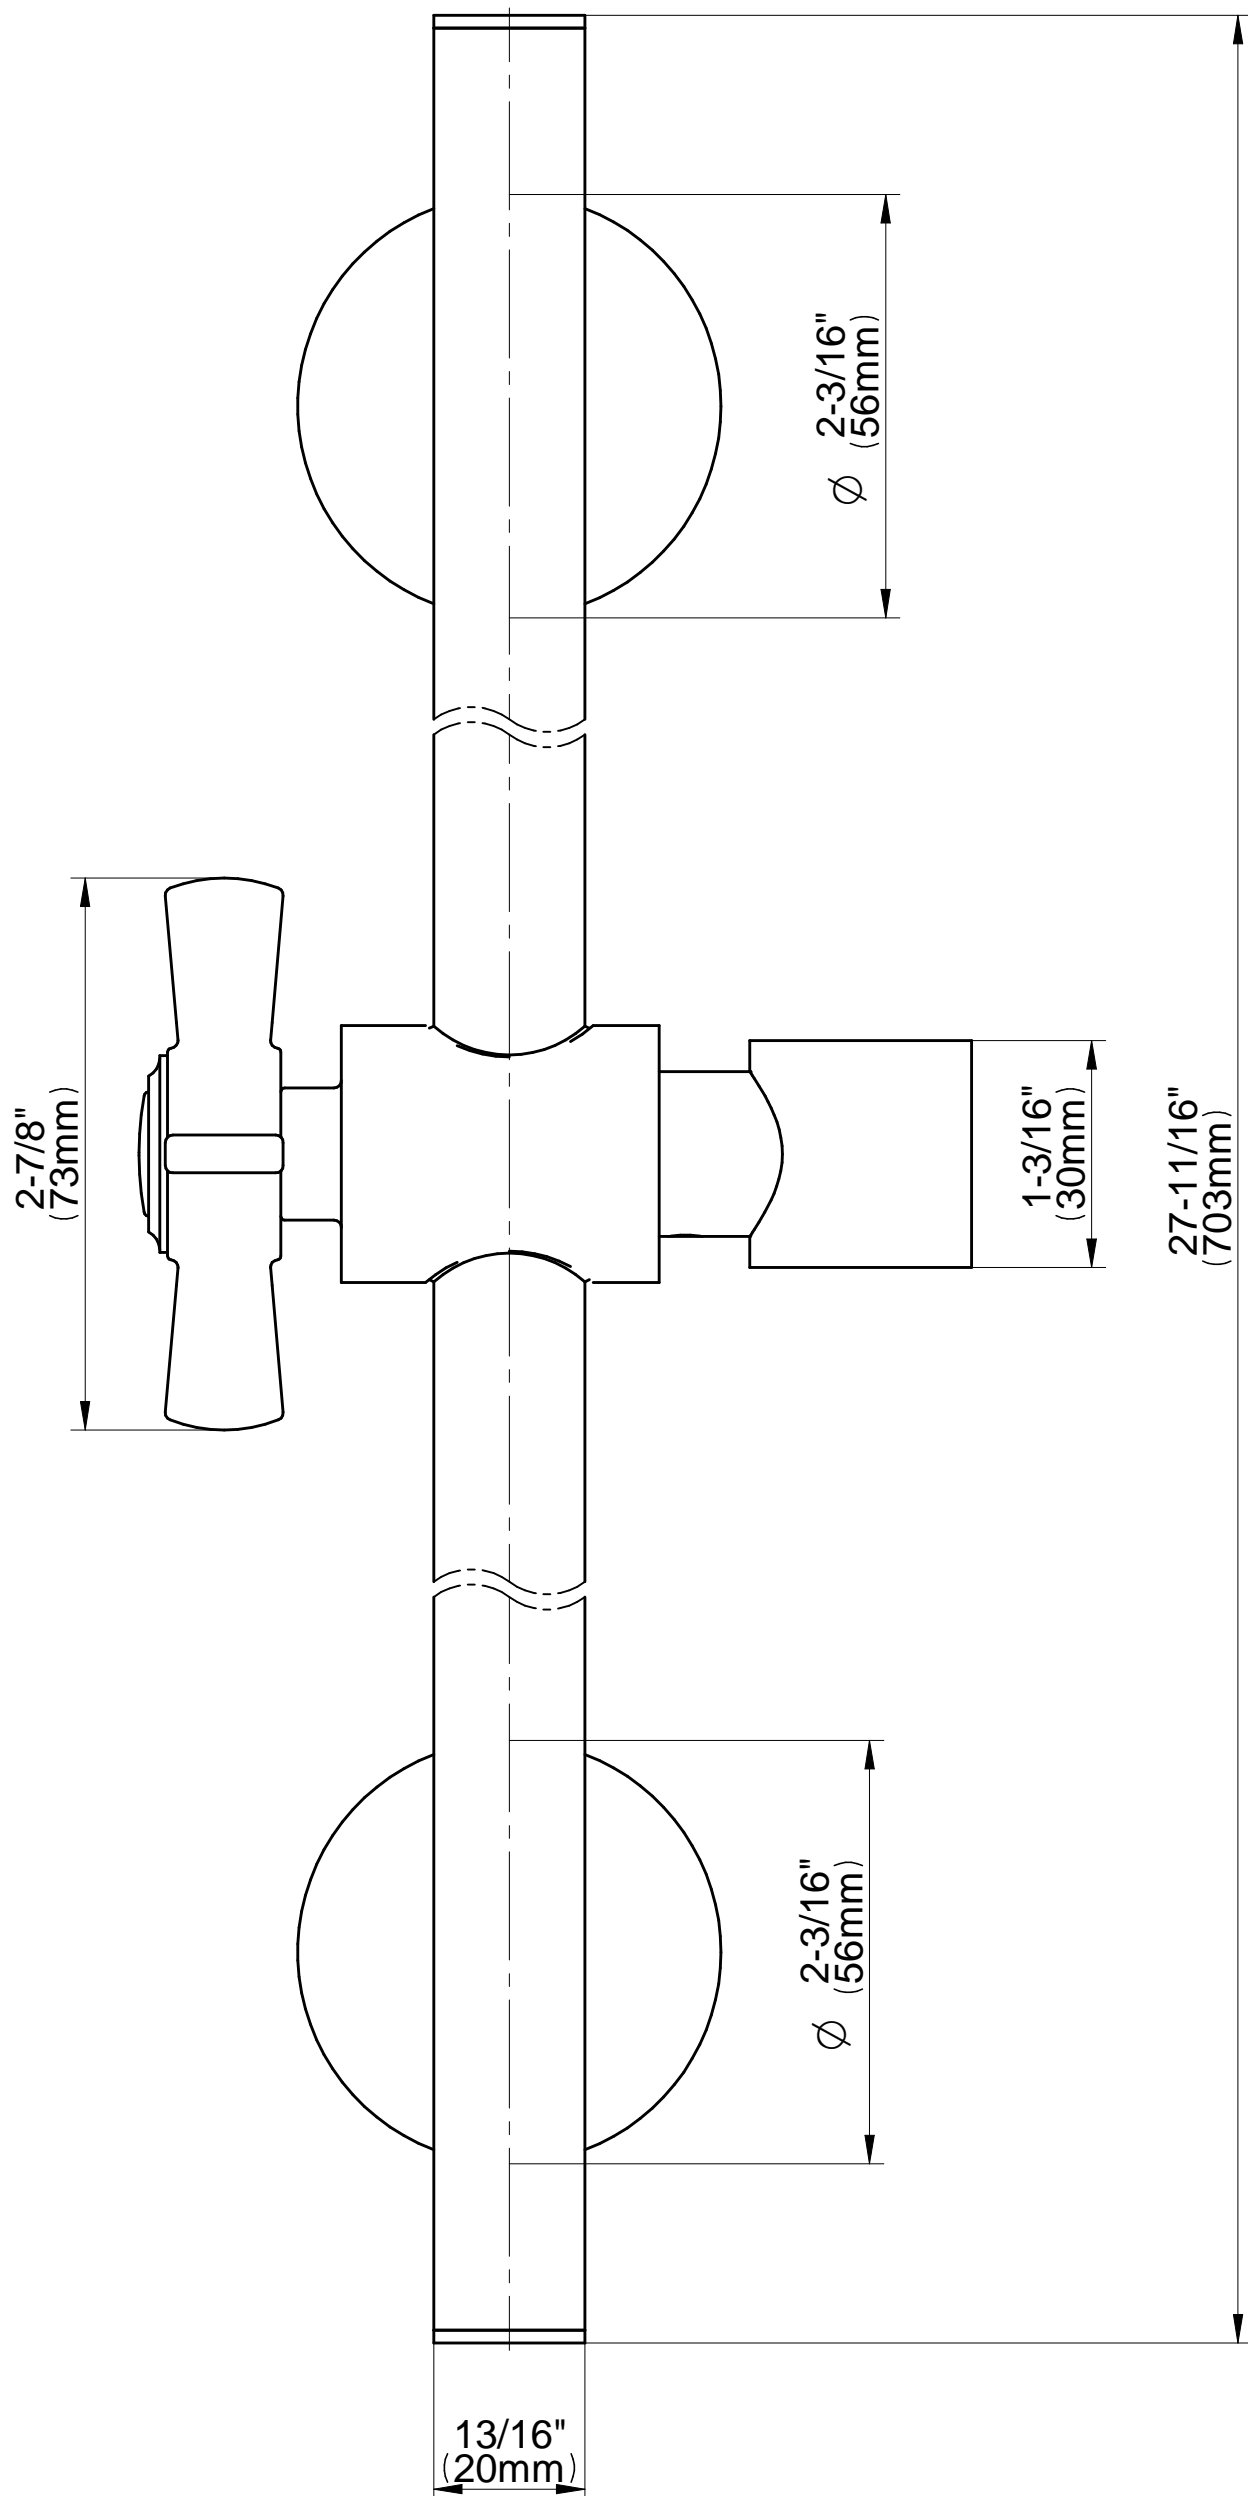

SHOWER
Camden Handshower w/ Wall-
Mounted Slide Bar
G-8666-C16SB

GRAFF®

Information

- 27" wall-mounted slide bar
- 59" shower hose (PVD finishes use 59" flex hose)
- Includes transitional handshower - G-8724
- Adjustable bracket fits all hoses with conical nut
- Includes 1/2" NPT female threaded wall supply elbow
- Includes internal backflow preventer
- Handshower flow rate ≤ 1.8 max gpm
- CALGreen

* Special order finish- call for availability

SHOWER
 Transitional Wall Supply Elbow
G-8663

Information

- 1/2" NPT female thread inlet

Finishes

							
24K Gold	24K Brushed Gold	Brushed Brass PVD	Architectural Black™	Brushed Nickel	Brushed Onyx PVD®	Brushed OR'osa PVD®	Gunmetal
							
Matte Black	Olive Bronze	Onyx PVD®	Polished Brass PVD	Polished Chrome	Polished Nickel	OR'osa PVD®	Unfinished Brass
							
Unfinished Brushed Brass	Vintage Brushed Brass	Architectural White					

G-8663

CAMDEN Series

SHOWER
 Transitional Wall-Mounted Slide
 Bar
G-8691-C16SB

Information

- 27" tall wall-mounted slide bar
- Adjustable bracket fits all hoses with conical nut

Finishes

G-8691-C16S

Camden Series

Information

- Solid brass construction
- All-metal handle
- Shower hose not included
- Includes internal backflow preventer
- Handshower flow rate ≤ 1.8 max gpm
- CALGreen

Finishes

G-8724

Finezza Collection
Finezza Handshower