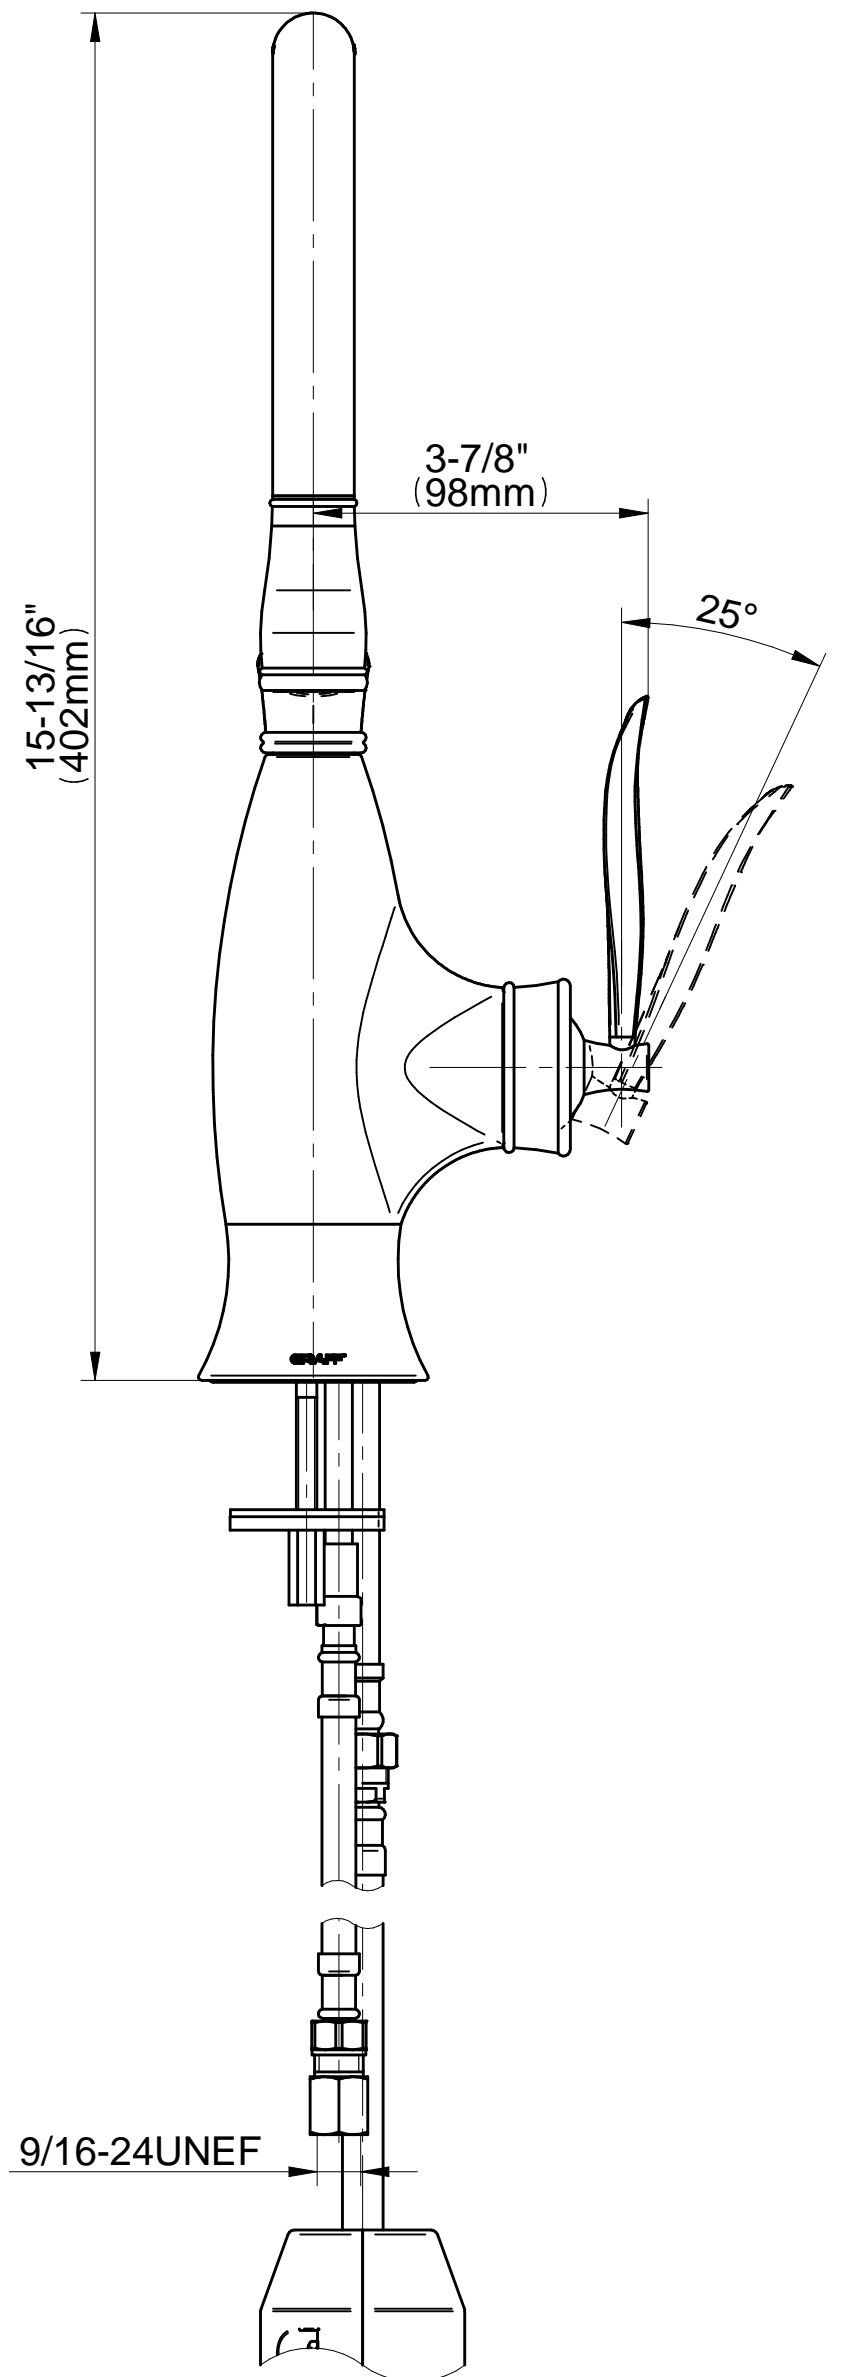

KITCHEN
Bollero Kitchen Faucet -
Traditional
G-4834-LM51

GRAFF®

Information

- Single-hole installation
- Swivel spout
- Dual-function spray/stream pull-down sprayhead
- Optional G-9912 base plate available
- Aerated flow rate ≤ 1.8 max gpm
- ADA
- CALGreen

Finishes

GN-4834-LM51

Bollero Series

GRAFF[®]
CUTTING EDGE DESIGN