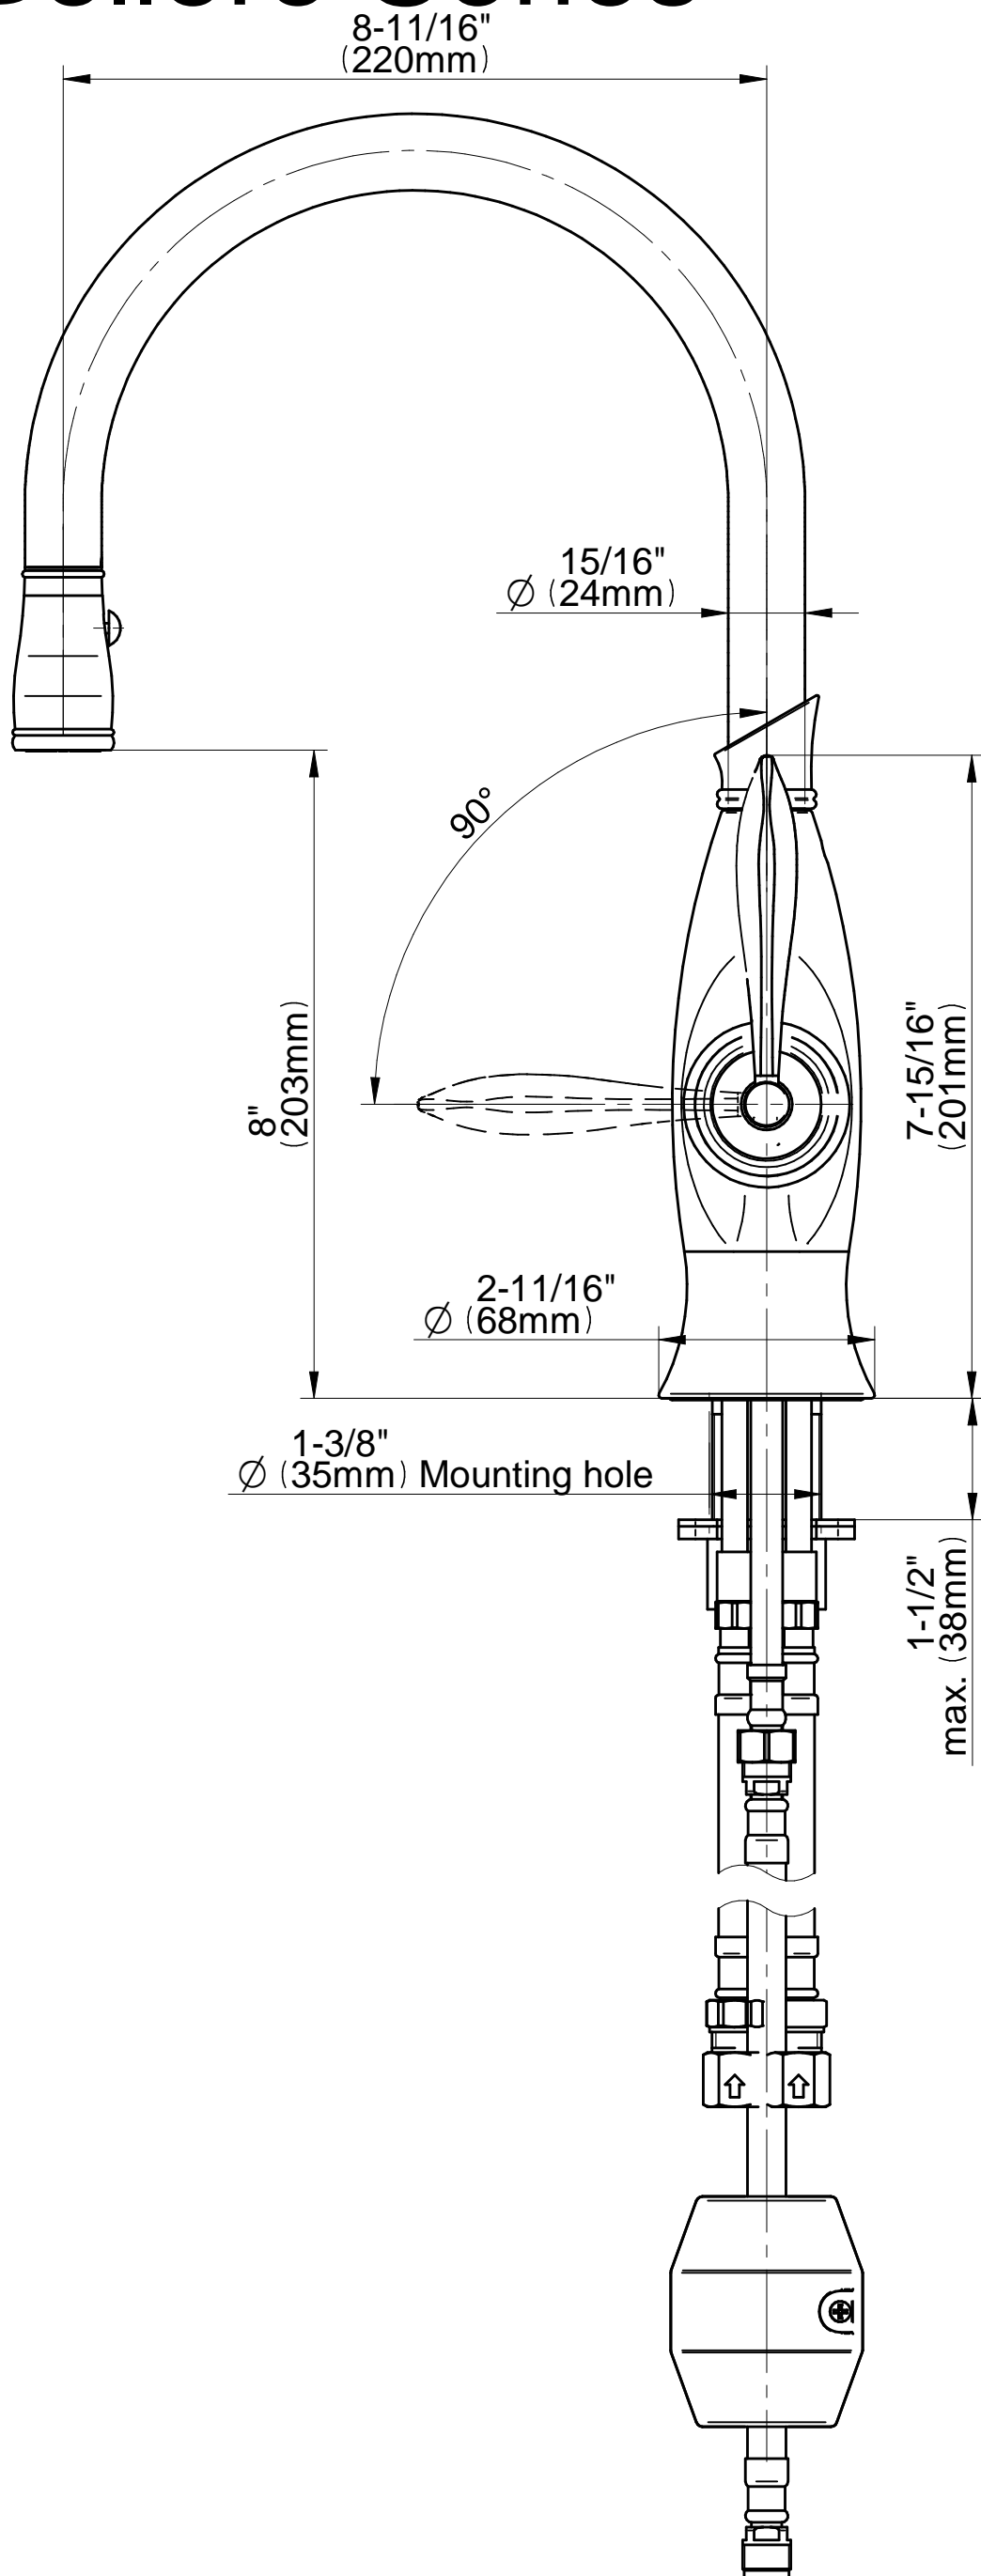

KITCHEN
Bollero Kitchen Faucet -
Traditional
G-4834-LM51

GRAFF®

Information

- Single-hole installation
- Swivel spout
- Dual-function spray/stream pull-down sprayhead
- Optional G-9912 base plate available
- Aerated flow rate ≤ 1.8 max gpm
- ADA
- CALGreen

Finishes

GN-4834-LM51

Bollero Series

GRAFF[®]
CUTTING EDGE DESIGN