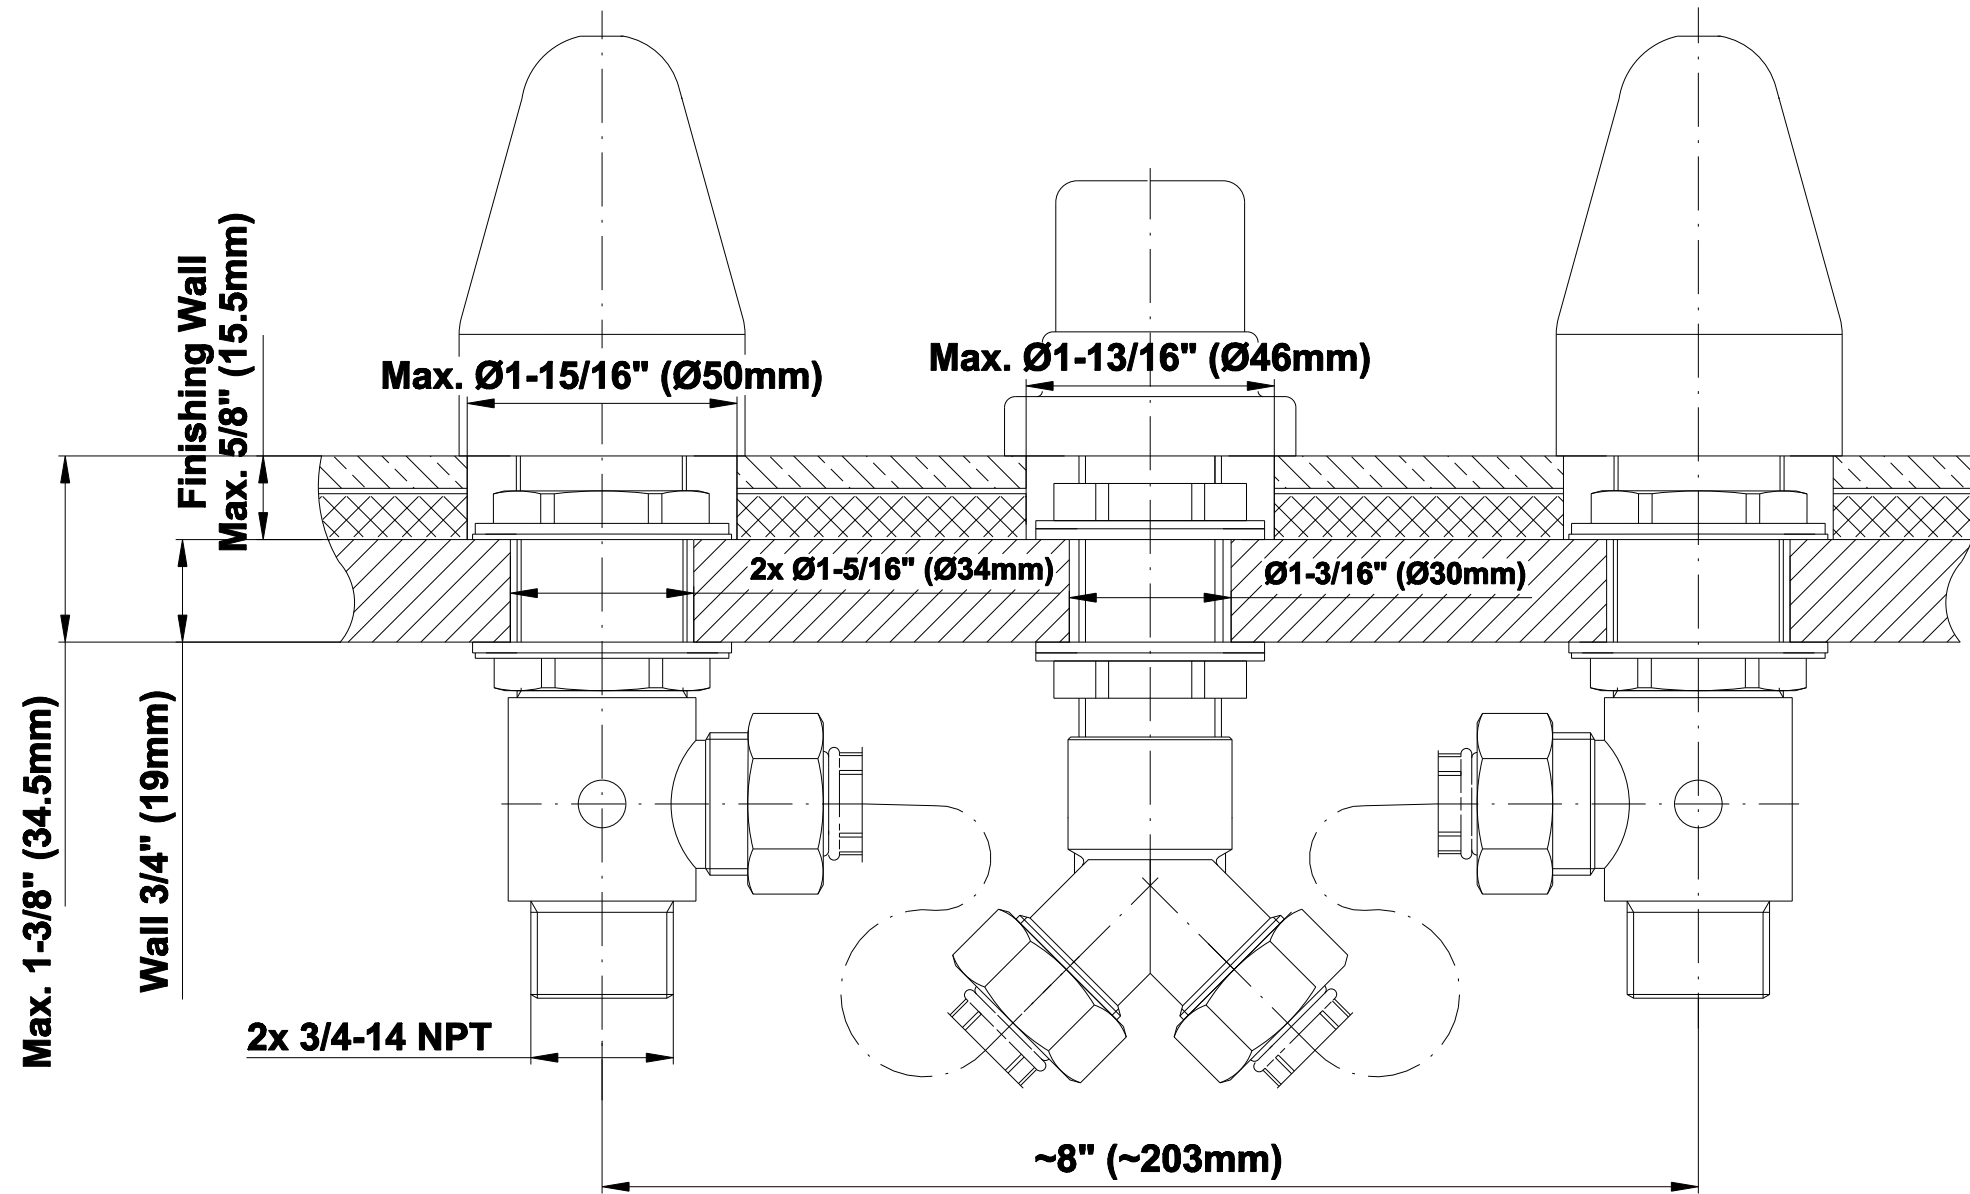

BATHROOM
Canterbury Roman Tub
G-2550-LM34

GRAFF®

Information

- 1 1/3" hole cutout (x3)
- Matching deck-mounted handshower & diverter set available
- ADA

G-2550-LM34

Canterbury & Nantucket Collections

Roman Tub (Rough and Trim)

Polished
Nickel

Steelnox®
(Satin Nickel)

Vintage
Brushed Brass

Valve Rough G-1035

Information

- 1 1/3" hole cutout (x3)
- Matching deck-mounted handshower & diverter set available
- ADA

Finishes

24K Gold