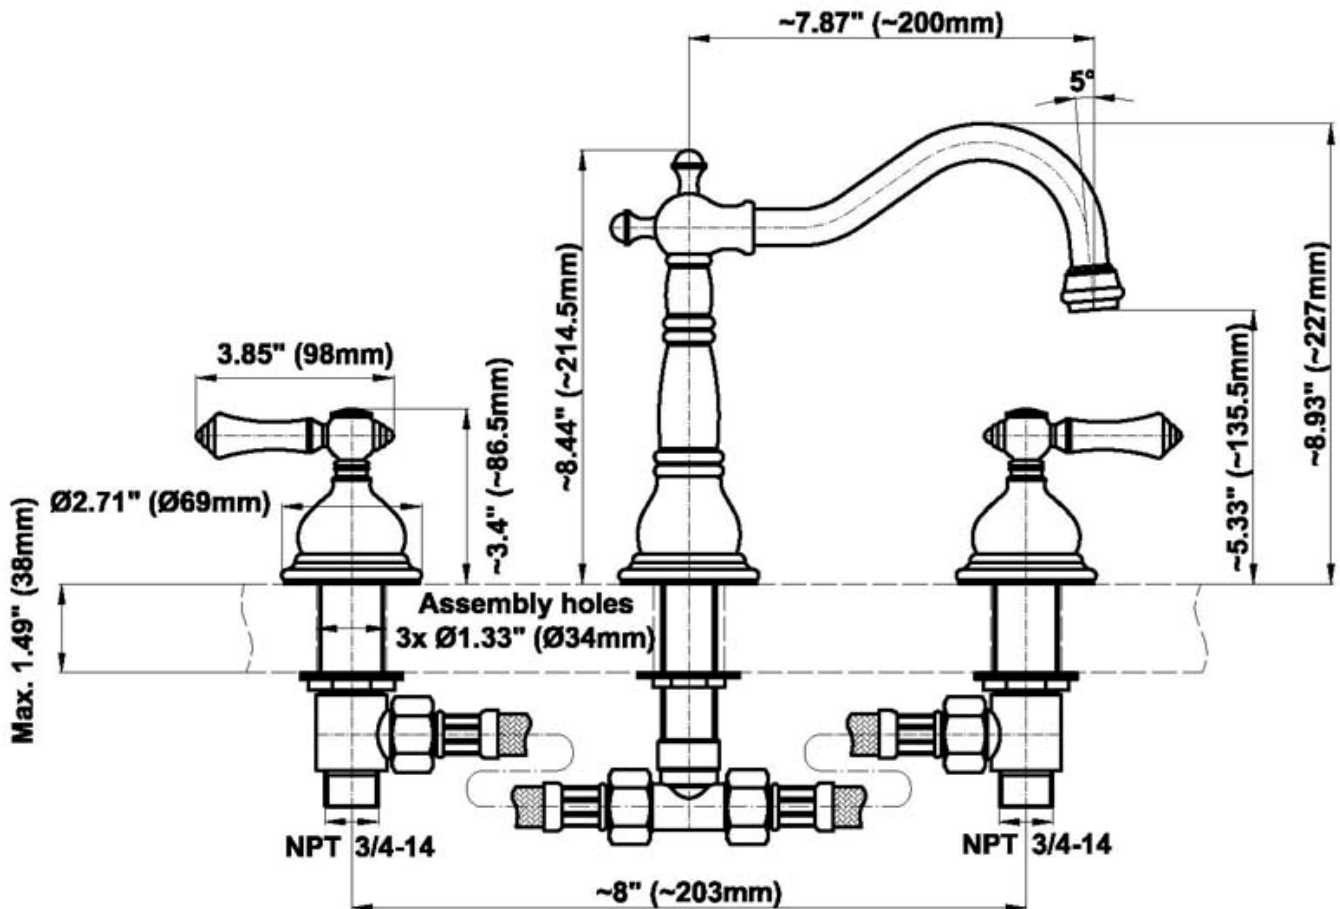

The measurements shown are for reference only. Products and specifications shown are subject to change without notice. Revised 07/2012.

www.graff-faucets.com | phone: 800-954-4723