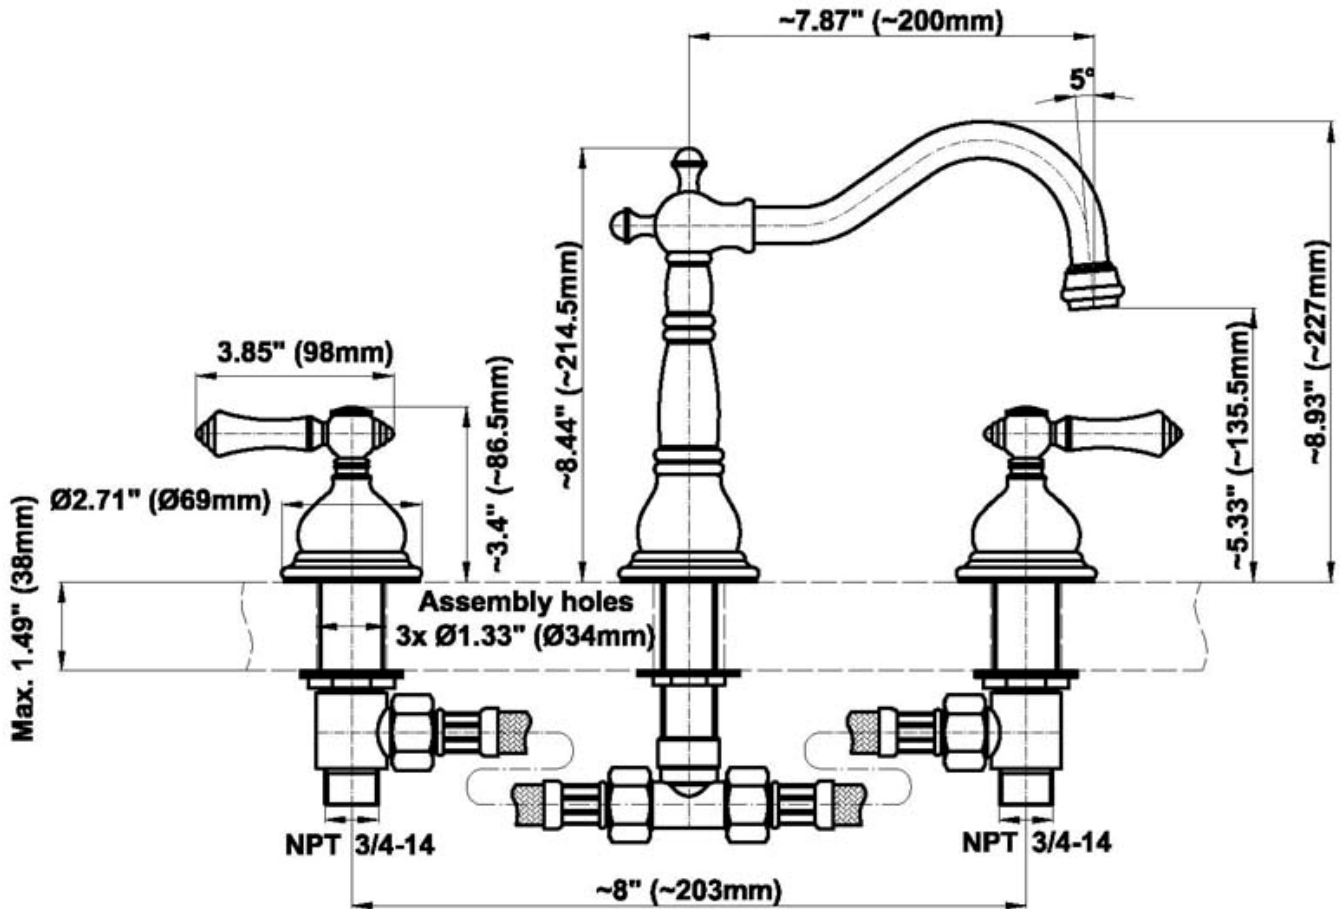

The measurements shown are for reference only. Products and specifications shown are subject to change without notice. Revised 07/2012.

www.graff-faucets.com | phone: 800-954-4723