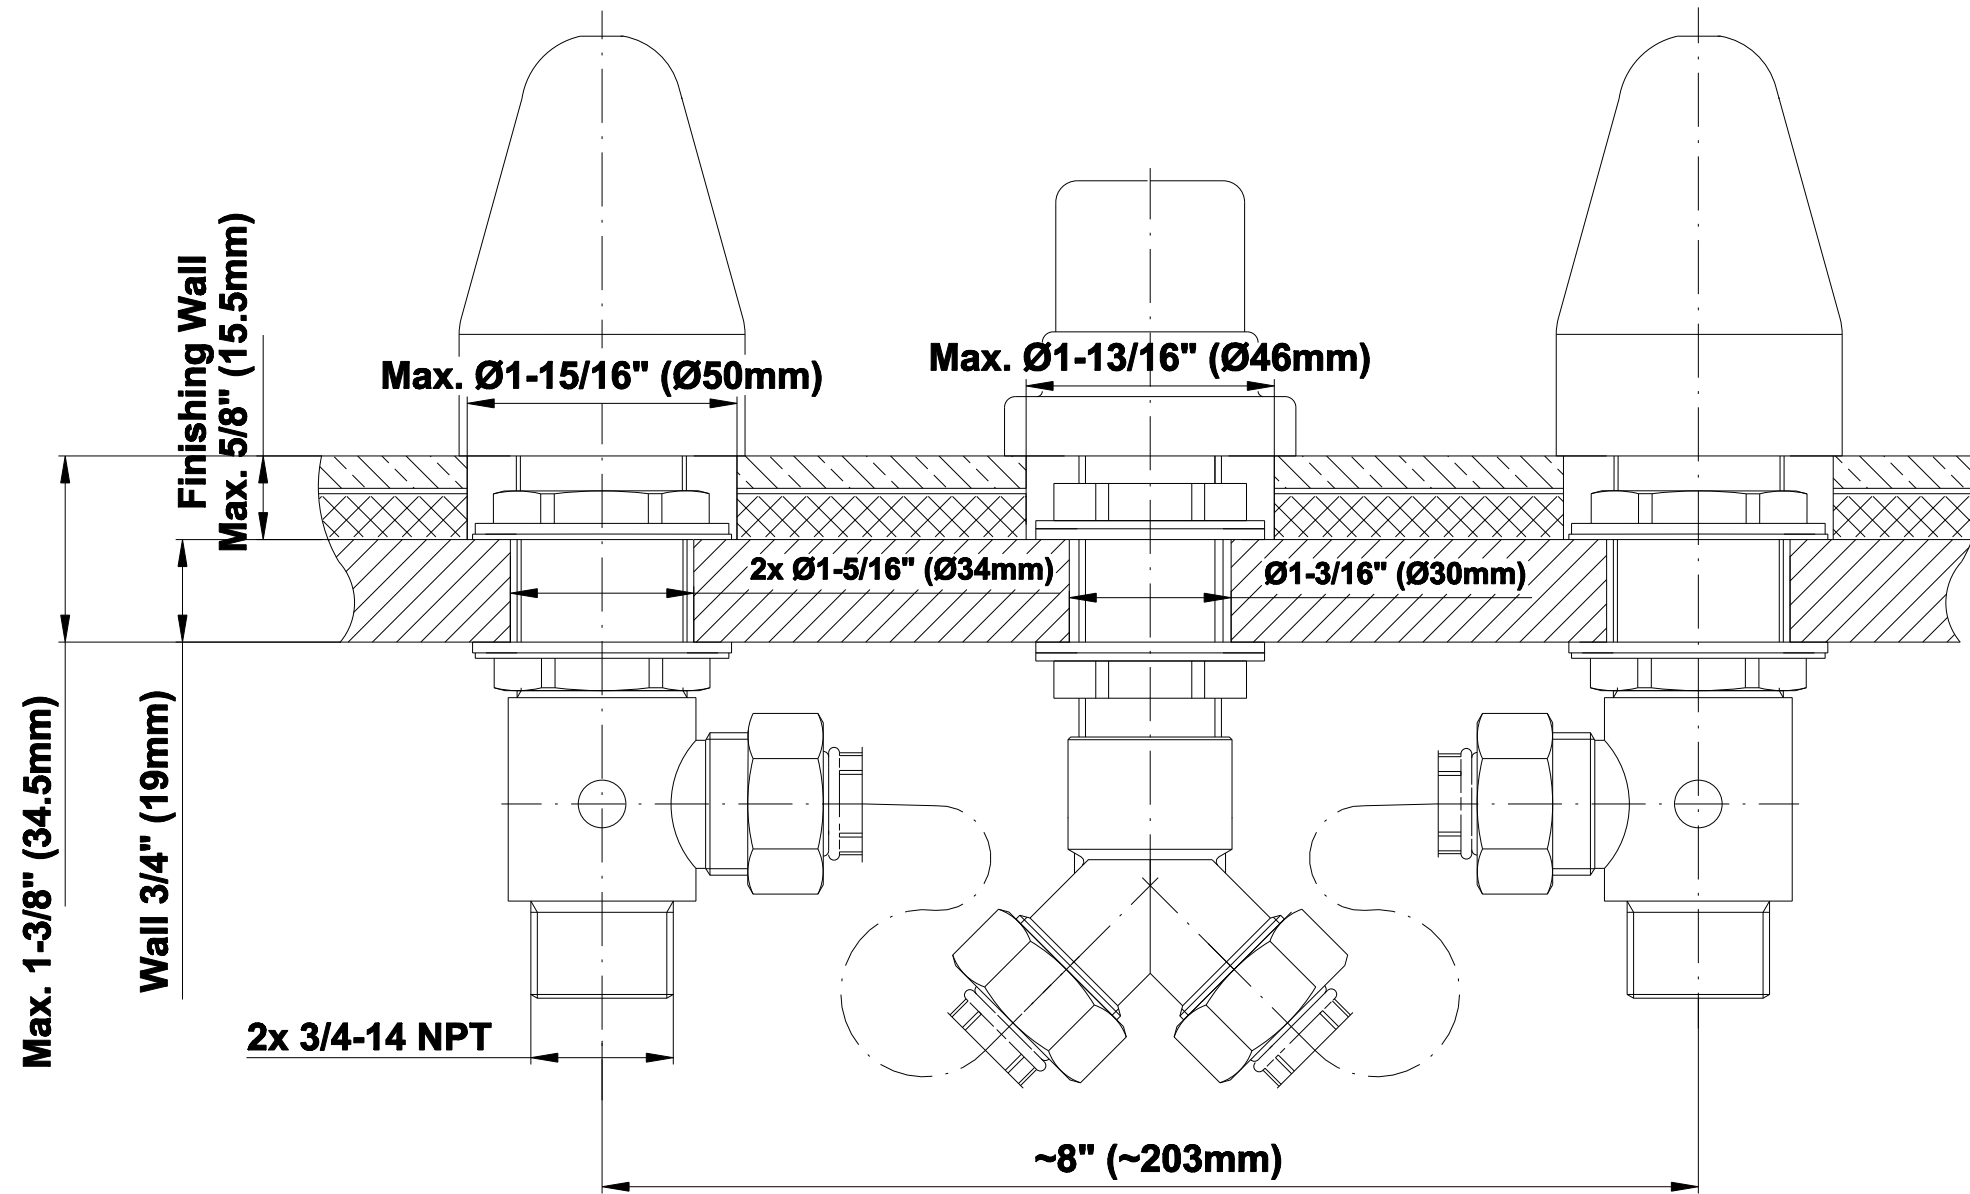

BATHROOM
Canterbury Roman Tub
G-2550-LM15

GRAFF®

Information

- 1 1/3" hole cutout (x3)
- Matching deck-mounted handshower & diverter set available
- ADA

G-2550-LM15
 Nantucket Collection
 Roman Tub (Rough and Trim)

Polished
Nickel

Steelnox®
(Satin Nickel)

Vintage
Brushed Brass

Valve Rough G-1035

Information

- 1 1/3" hole cutout (x3)
- Matching deck-mounted handshower & diverter set available
- ADA

Finishes

24K Gold