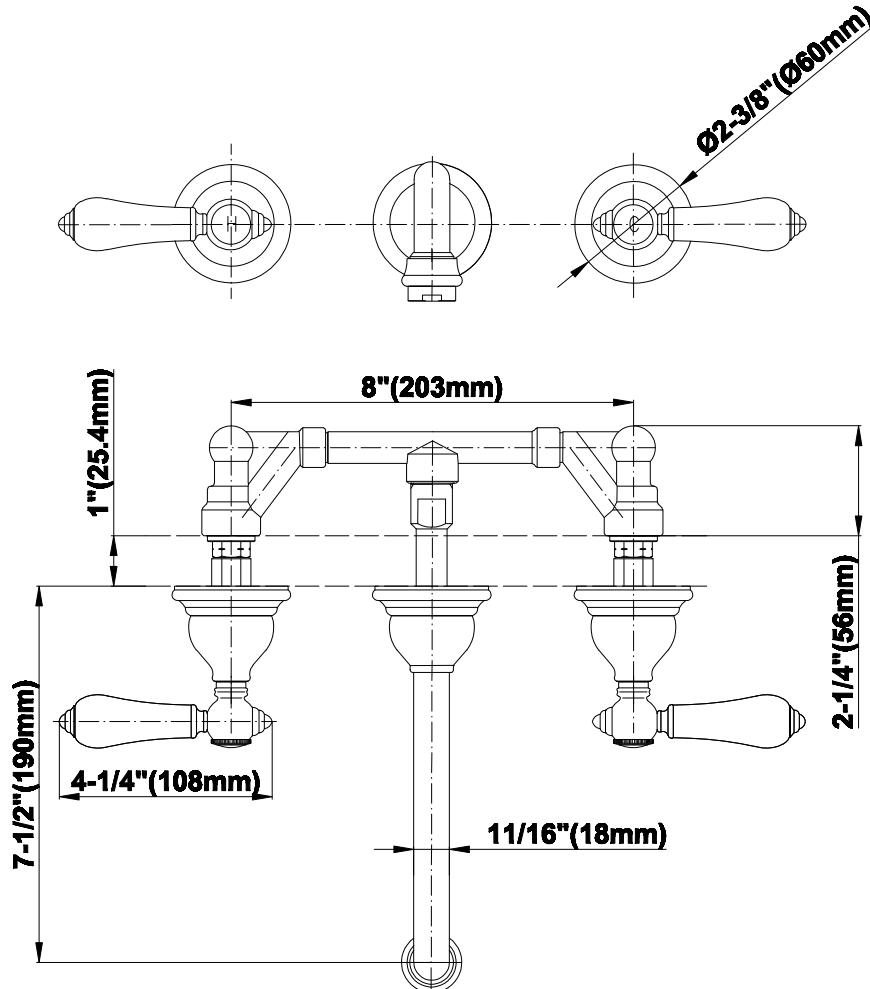

The measurements shown are for reference only. Products and specifications shown are subject to change without notice. Revised 07/2012.

www.graff-faucets.com | phone: 800-954-4723