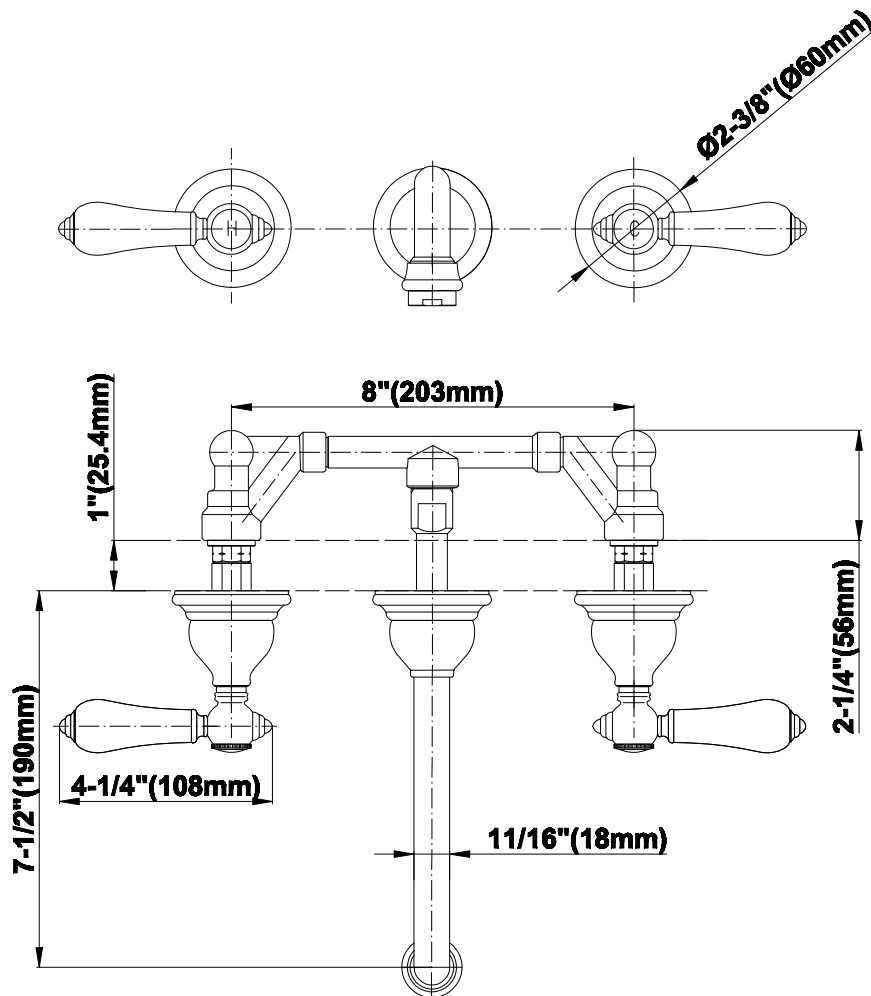

Polished
Nickel

Steelnox®
(Satin Nickel)

Vintage
Brushed Brass

BATHROOM
Canterbury Wall-Mounted
Lavatory Faucet
G-2530-LC1

GRAFF®

Information

- Installs on 8" centers
- Aerated flow rate ≤ 1.2 max gpm
- 7-1/2" spout reach
- Drain assembly not included
- Optional Matching Decorative Trap G-9973
- ADA
- CALGreen

G-2530-LC1

Nantucket Collection

Wall-Mounted Lavatory Faucet (Rough and Trim)

GRAFF[®]
CUTTING EDGE DESIGN

Product Features

- Installs on 8" centers
- Aerated flow rate ~ 2.2 gpm @ 60 psi
- 7-1/2" spout reach
- Drain assembly not included

- Decorative trap G-9970-**
- Water-saving aerator G-9300

Warranty

- Limited lifetime warranty

For complete warranty information go to www.graff-faucets.com/en-nam/warranty

The measurements shown are for reference only. Products and specifications shown are subject to change without notice. Revised 07/2012.