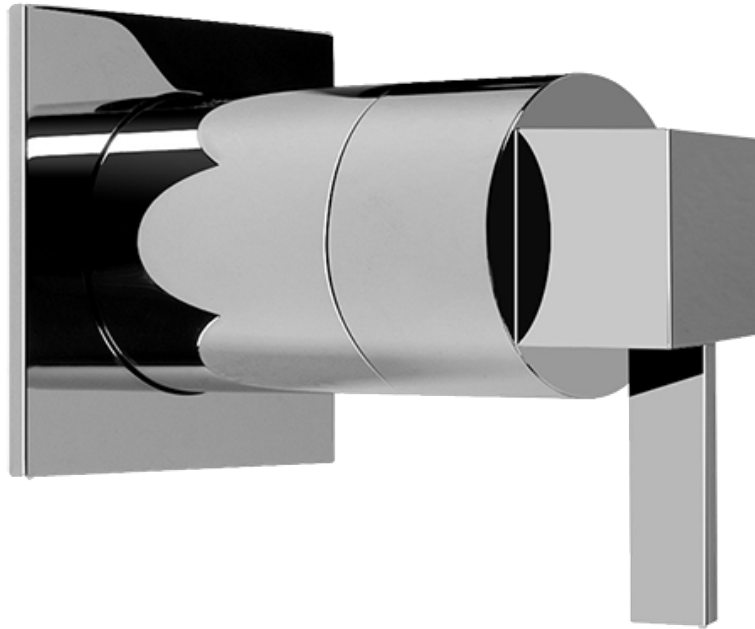

SHOWER
Full Square Thermostatic Shower
System
GH1.123A-LM39S

GRAFF®

Information

- 3/4" thermostatic valve and trim
- G-8226 dual-function showerhead, with rainfall & cascade settings, features 100 no-clog, easy-clean spray nozzles
- Swivel body sprays (3 pieces)
- Handshower set w/wall bracket
- Stop/volume control valves and trim (4 pieces)
- 3/4" thermostatic rough valve flow rate ~18 gpm @ 60 psi
- Flow Rates: rainfall ≤ 2.0 max gpm, cascade ≤ 2.0 max gpm, handshower ≤ 1.5 max gpm

Finishes

Polished
Chrome

SHOWER
Qubic Tre SOLID Trim Plate
w/Handle
G-8041-LM39S-T

GRAFF[®]

Information

- Single metal handle
- Decorative trim plate
- Use with G-8000 or G-8005 thermostatic rough valve
- To complete package, you must order rough valve
- ADA

Polished
Chrome

SHOWER
Qubic Tre SOLID Trim Plate
w/Handle
G-8095-LM39S-T

GRAFF®

Information

- Single metal handle
- Decorative trim plate
- Use with G-8070 or G-8075 thermostatic stop/volume control rough valve
- To complete package, you must order rough valve
- ADA

Finishes

Polished
Chrome

G-8095

SHOWER
Aqua-Sense Dual Function Water
Feature
G-8226

GRAFF®

Information

- Stainless Steel
- Wall-mounted installation
- Rainfall and cascade functions
- Functions may be used separately or simultaneously
- Rainfall flow rate ≤ 1.8 max gpm
- Cascade flow rate ≤ 1.8 max gpm
- 100 no-clog, easy-clean rubber water nozzles
- CALGreen