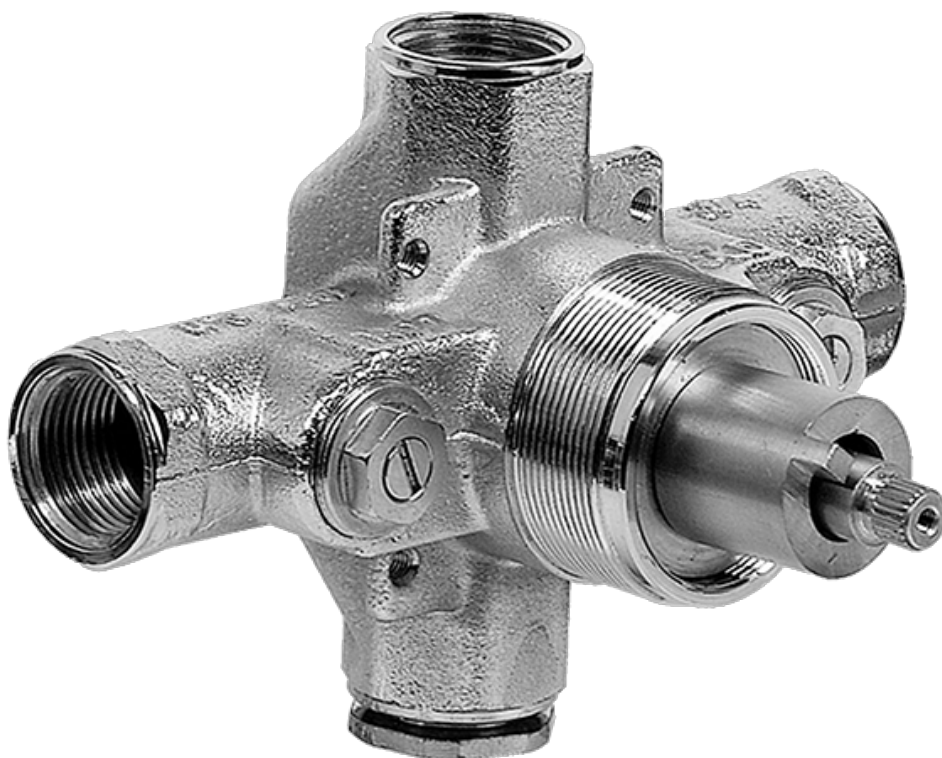

SHOWER
Full Square Thermostatic Shower
System
GH1.123A-LM39S

GRAFF®

Information

- 3/4" thermostatic valve and trim
- G-8226 dual-function showerhead, with rainfall & cascade settings, features 100 no-clog, easy-clean spray nozzles
- Swivel body sprays (3 pieces)
- Handshower set w/wall bracket
- Stop/volume control valves and trim (4 pieces)
- 3/4" thermostatic rough valve flow rate ~18 gpm @ 60 psi
- Flow Rates: rainfall ≤ 2.0 max gpm, cascade ≤ 2.0 max gpm, handshower ≤ 1.5 max gpm

SHOWER
Rough
G-8005

GRAFF[®]

Information

- 18.4 gpm @ 60 psi
- 3/4" universal inlets/outlets with female threads
- Built-in service stops
- Complete serviceability from front of all units
- Supplied with protective plastic cover
- Thermostatic valve uses a paraffin wax cartridge

Finishes

Polished
Chrome

SHOWER
Qubic Tre SOLID Trim Plate
w/Handle
G-8041-LM39S-T

GRAFF[®]

Information

- Single metal handle
- Decorative trim plate
- Use with G-8000 or G-8005 thermostatic rough valve
- To complete package, you must order rough valve
- ADA

Polished
Chrome

SHOWER
Qubic Tre SOLID Trim Plate
w/Handle
G-8095-LM39S-T

GRAFF®

Information

- Single metal handle
- Decorative trim plate
- Use with G-8070 or G-8075 thermostatic stop/volume control rough valve
- To complete package, you must order rough valve
- ADA