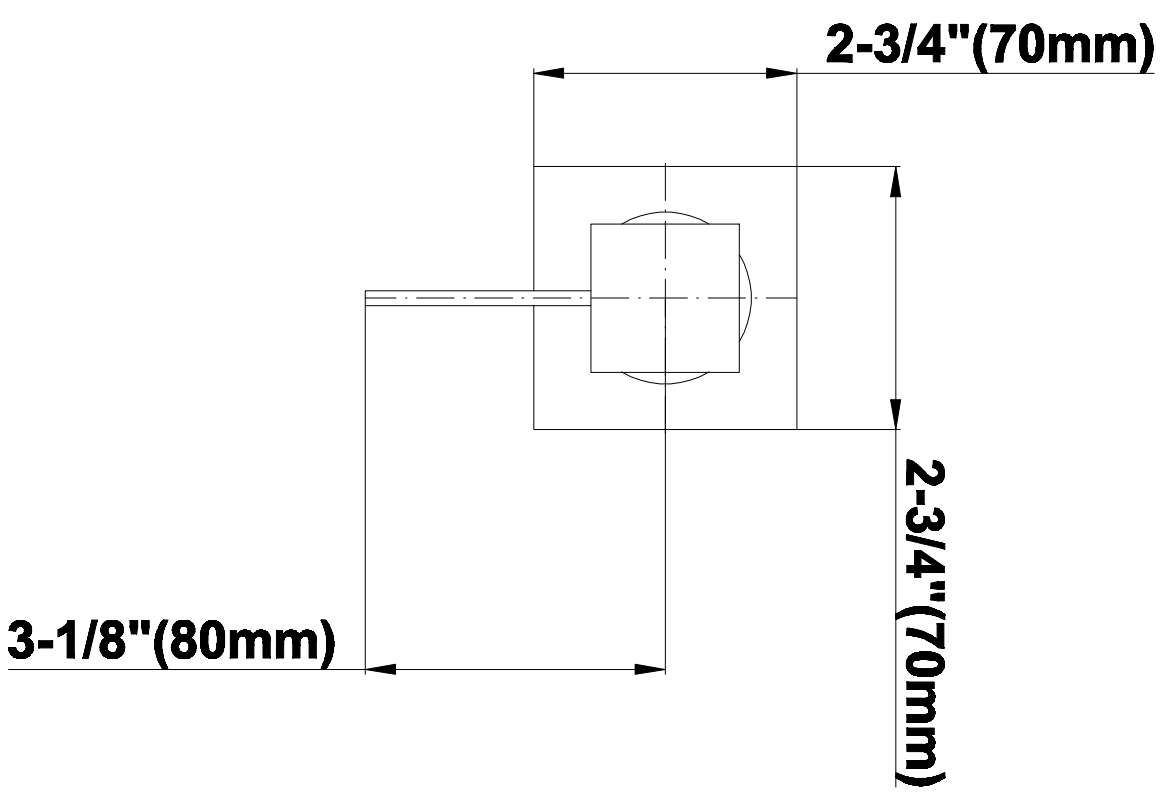

SHOWER
Full Square Thermostatic Shower
System
GH1.123A-LM39S

GRAFF®

Information

- 3/4" thermostatic valve and trim
- G-8226 dual-function showerhead, with rainfall & cascade settings, features 100 no-clog, easy-clean spray nozzles
- Swivel body sprays (3 pieces)
- Handshower set w/wall bracket
- Stop/volume control valves and trim (4 pieces)
- 3/4" thermostatic rough valve flow rate ~18 gpm @ 60 psi
- Flow Rates: rainfall ≤ 2.0 max gpm, cascade ≤ 2.0 max gpm, handshower ≤ 1.5 max gpm

Polished
Chrome

SHOWER
Qubic Tre SOLID Trim Plate
w/Handle
G-8095-LM39S-T

GRAFF®

Information

- Single metal handle
- Decorative trim plate
- Use with G-8070 or G-8075 thermostatic stop/volume control rough valve
- To complete package, you must order rough valve
- ADA

Finishes

Polished
Chrome

G-8095

SHOWER
Aqua-Sense Dual Function Water
Feature
G-8226

GRAFF®

Information

- Stainless Steel
- Wall-mounted installation
- Rainfall and cascade functions
- Functions may be used separately or simultaneously
- Rainfall flow rate ≤ 1.8 max gpm
- Cascade flow rate ≤ 1.8 max gpm
- 100 no-clog, easy-clean rubber water nozzles
- CALGreen