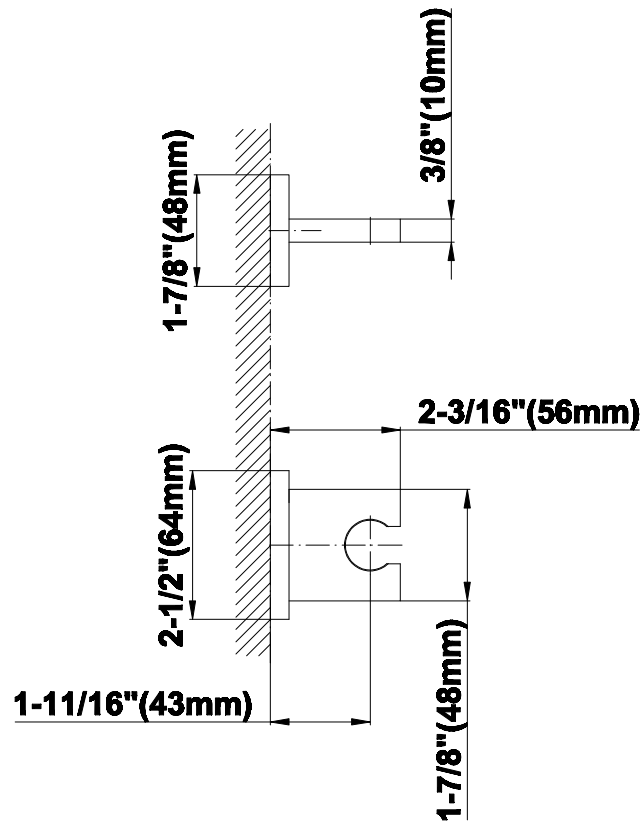

SHOWER
Full Square Thermostatic Shower
System
GH1.123A-LM39S

GRAFF®

Information

- 3/4" thermostatic valve and trim
- G-8226 dual-function showerhead, with rainfall & cascade settings, features 100 no-clog, easy-clean spray nozzles
- Swivel body sprays (3 pieces)
- Handshower set w/wall bracket
- Stop/volume control valves and trim (4 pieces)
- 3/4" thermostatic rough valve flow rate ~18 gpm @ 60 psi
- Flow Rates: rainfall ≤ 2.0 max gpm, cascade ≤ 2.0 max gpm, handshower ≤ 1.5 max gpm

The measurements shown are for reference only. Products and specifications shown are subject to change without notice. Revised 02/2017.

www.graff-faucets.com | phone: 800-954-4723

SHOWER
Contemporary Square Wall Supply
Elbow
G-8633