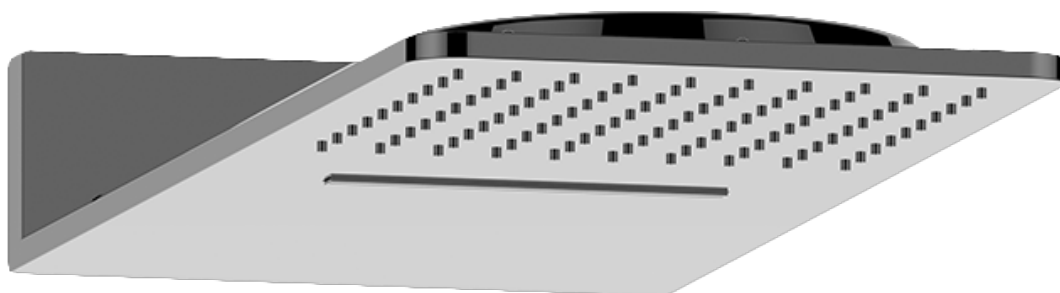

Polished
Chrome

SHOWER
Qubic Tre SOLID Trim Plate
w/Handle
G-8095-LM39S-T

GRAFF®

Information

- Single metal handle
- Decorative trim plate
- Use with G-8070 or G-8075 thermostatic stop/volume control rough valve
- To complete package, you must order rough valve
- ADA

Finishes

Polished
Chrome

G-8095

SHOWER
Aqua-Sense Dual Function Water
Feature
G-8226

GRAFF®

Information

- Stainless Steel
- Wall-mounted installation
- Rainfall and cascade functions
- Functions may be used separately or simultaneously
- Rainfall flow rate ≤ 1.8 max gpm
- Cascade flow rate ≤ 1.8 max gpm
- 100 no-clog, easy-clean rubber water nozzles
- CALGreen