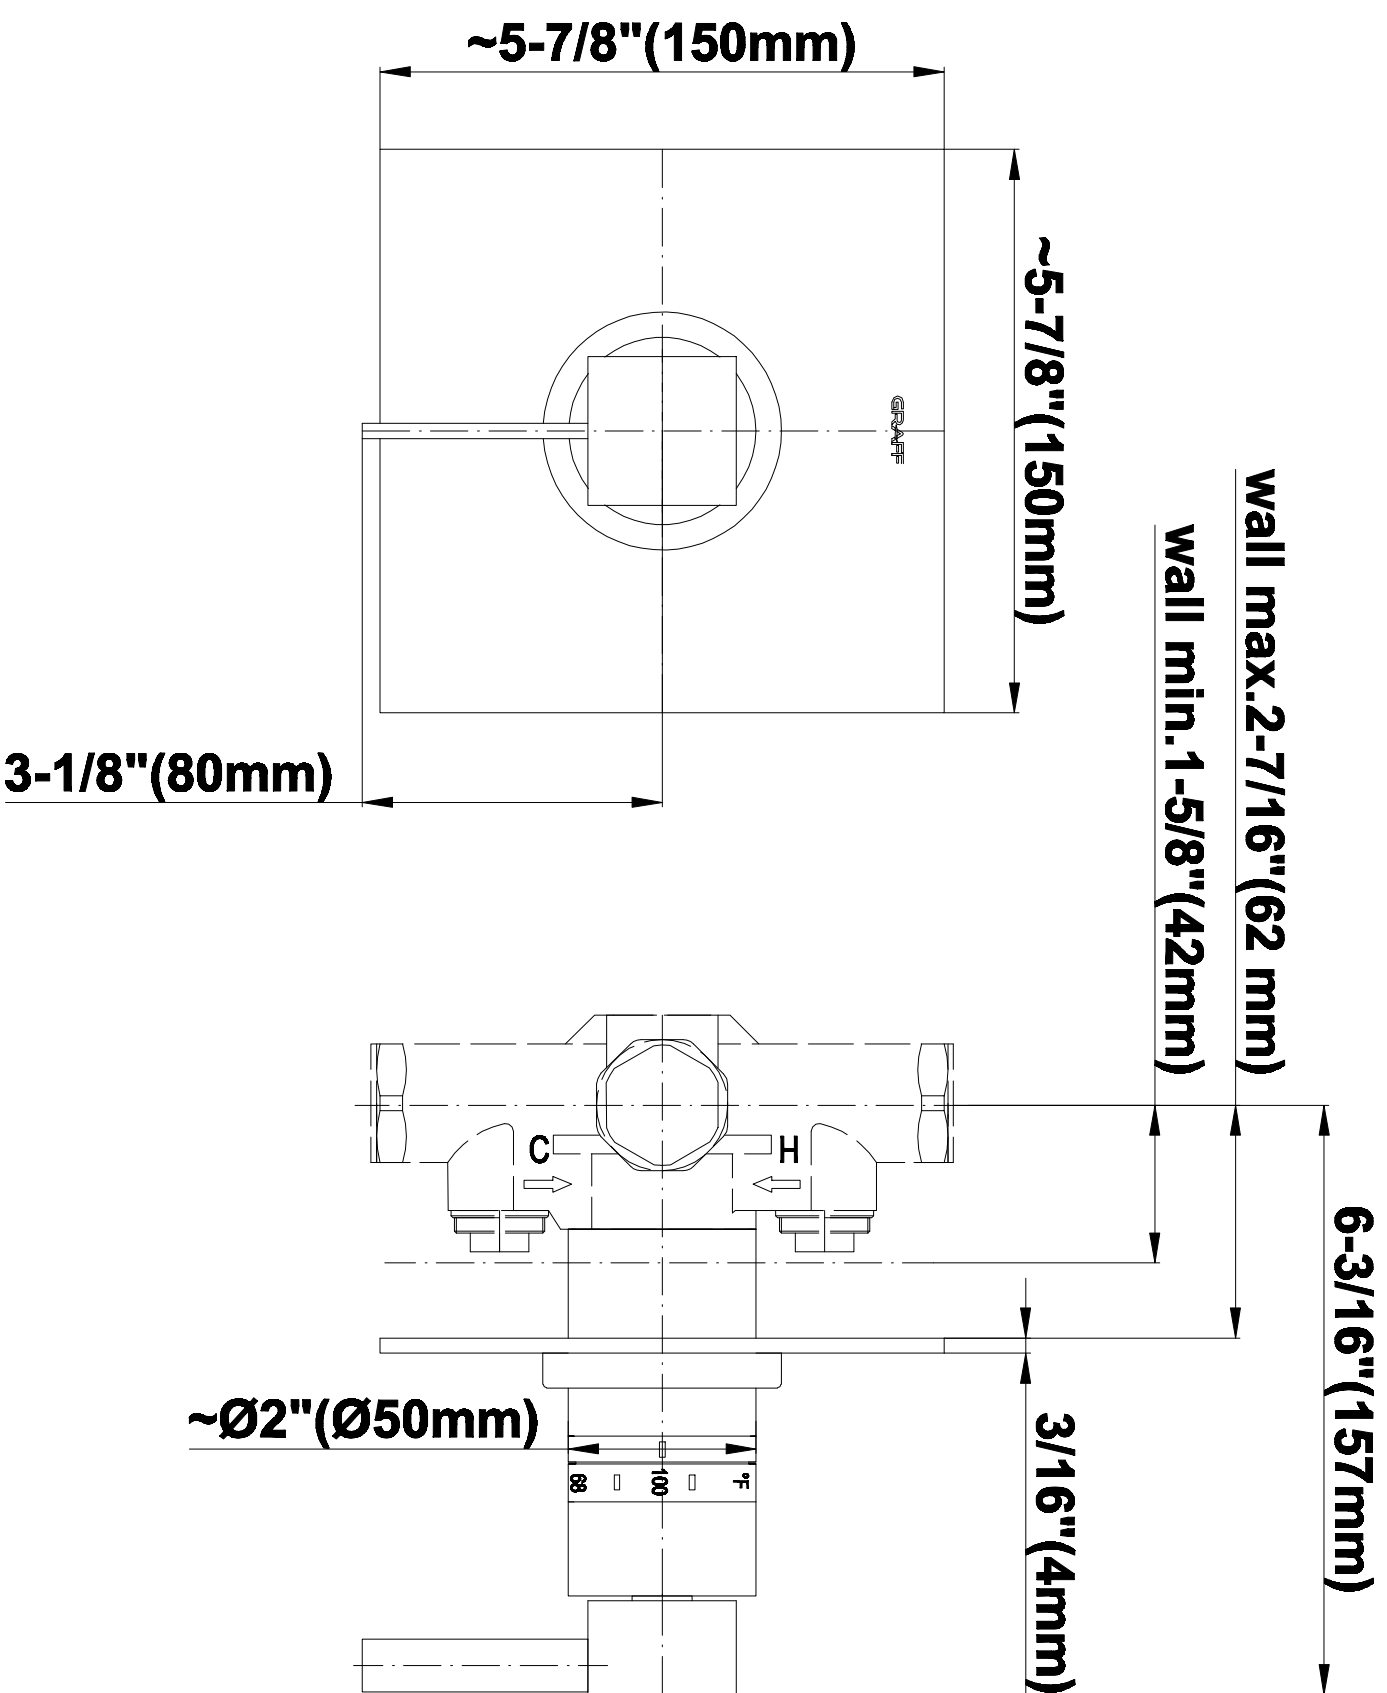

SHOWER
Full Square Thermostatic Shower
System
GH1.123A-LM39S

GRAFF®

Information

- 3/4" thermostatic valve and trim
- G-8226 dual-function showerhead, with rainfall & cascade settings, features 100 no-clog, easy-clean spray nozzles
- Swivel body sprays (3 pieces)
- Handshower set w/wall bracket
- Stop/volume control valves and trim (4 pieces)
- 3/4" thermostatic rough valve flow rate ~18 gpm @ 60 psi
- Flow Rates: rainfall ≤ 2.0 max gpm, cascade ≤ 2.0 max gpm, handshower ≤ 1.5 max gpm

SHOWER
Rough
G-8005

GRAFF[®]

Information

- 18.4 gpm @ 60 psi
- 3/4" universal inlets/outlets with female threads
- Built-in service stops
- Complete serviceability from front of all units
- Supplied with protective plastic cover
- Thermostatic valve uses a paraffin wax cartridge

Finishes

Polished
Chrome

SHOWER
Qubic Tre SOLID Trim Plate
w/Handle
G-8041-LM39S-T

GRAFF[®]

Information

- Single metal handle
- Decorative trim plate
- Use with G-8000 or G-8005 thermostatic rough valve
- To complete package, you must order rough valve
- ADA

Finishes

Polished
Chrome

G-8041

SHOWER
Rough
G-8075

GRAFF®

Information

- 3/4" universal inlets/outlets with female threads
- Supplied with protective plastic cover

Finishes