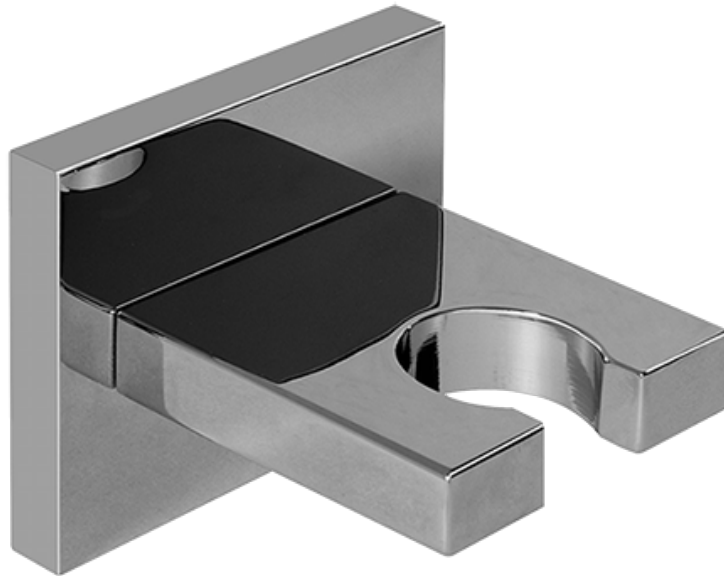

Finishes

Polished
Chrome

SHOWER
Qubic Tre SOLID Trim Plate
w/Handle
G-8041-LM39S-T

GRAFF[®]

Information

- Single metal handle
- Decorative trim plate
- Use with G-8000 or G-8005 thermostatic rough valve
- To complete package, you must order rough valve
- ADA

Finishes

Polished
Chrome

G-8497

Shower Components

Contemporary Flush-Mount Body Spray with Solid Brass Swivel Head

Product Features

- 12 no-clog, easy-clean silicone jets
- Metal ball-joint allows for 18° angle adjustment of body spray
- Brass wall escutcheon and Flush-mounted trim
- 1/2" NPT female thread inlet
- Body spray flow rate ≤ 1.5 max gpm

SHOWER
59" Shower Hose
G-8605

GRAFF®

Information

- Brass spiral flexible hose with conical nut

Finishes

Polished
Chrome

Product Features

- Brass spiral flexible hose with conical nut

* Special order finish- call for availability

SHOWER
Contemporary Square Wall
Bracket for Handshower
G-8632

GRAFF[®]

Information

- Solid brass construction

Finishes

Polished
Chrome

G-8632