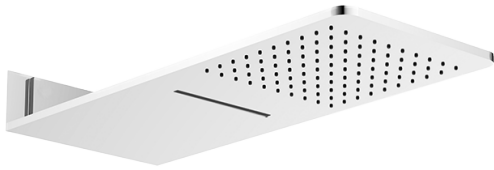

Finishes

Polished
Chrome

SHOWER
Qubic Tre SOLID Trim Plate
w/Handle
G-8041-LM39S-T

GRAFF[®]

Information

- Single metal handle
- Decorative trim plate
- Use with G-8000 or G-8005 thermostatic rough valve
- To complete package, you must order rough valve
- ADA

Polished
Chrome

SHOWER
Qubic Tre SOLID Trim Plate
w/Handle
G-8095-LM39S-T

GRAFF®

Information

- Single metal handle
- Decorative trim plate
- Use with G-8070 or G-8075 thermostatic stop/volume control rough valve
- To complete package, you must order rough valve
- ADA

Finishes

Polished
Chrome

G-8095

SHOWER
Aqua-Sense Dual Function Water
Feature
G-8226

GRAFF®

Information

- Stainless Steel
- Wall-mounted installation
- Rainfall and cascade functions
- Functions may be used separately or simultaneously
- Rainfall flow rate ≤ 1.8 max gpm
- Cascade flow rate ≤ 1.8 max gpm
- 100 no-clog, easy-clean rubber water nozzles
- CALGreen

Finishes

Polished
Chrome

G-8226

Aqua-Sense Collection
Dual-Function Water Feature

Product Features

- Stainless steel
- Wall-mounted installation
- Rainfall and cascade functions
- Functions may be used separately or simultaneously
- Rainfall flow rate ≤ 1.8 max gpm
- Cascade flow rate ≤ 1.8 max gpm
- 100 no-clog, easy-clean rubber water nozzles