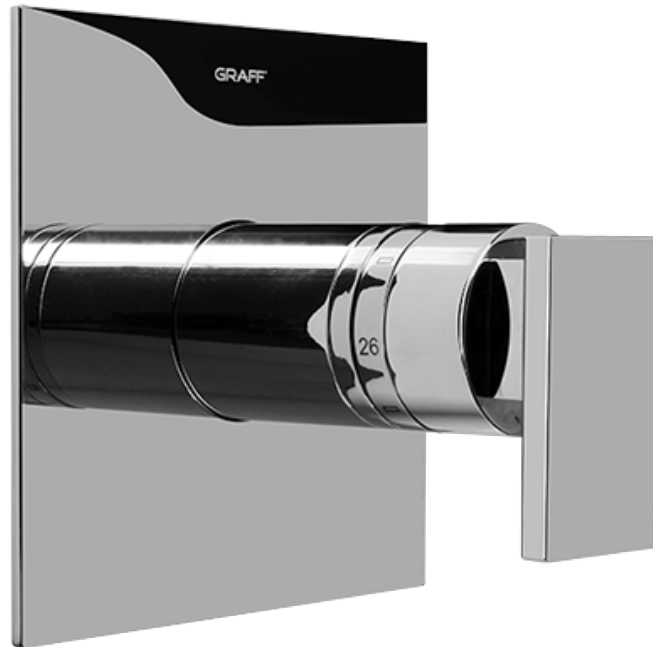

SHOWER
Full Thermostatic Shower System
with Transfer Valve (Rough &
Trim)
GC5.122A-LM31S

GRAFF®

Information

- 3/4" Thermostatic Valve
- 1/2" 4-Port Diverter Valve with 3 outlets and off function
- 8" Showerhead with 12" Arm & Flange
- Swivel Body Sprays (3 pieces)
- Handshower Set w/Wall Bracket
- Showerhead Features No-Clog, Easy-Clean Spray Nozzles
- 3/4" Thermostatic Rough Valve Flow Rate ~18 gpm @60 psi
- Flow Rates: showerhead ≤ 2.5 max gpm, handshower ≤ 1.5 max gpm

SHOWER
Rough
G-8005

GRAFF®

Information

- 18.4 gpm @ 60 psi
- 3/4" universal inlets/outlets with female threads
- Built-in service stops
- Complete serviceability from front of all units
- Supplied with protective plastic cover
- Thermostatic valve uses a paraffin wax cartridge

Finishes

Polished
Chrome

Steelnox®
(Satin Nickel)

SHOWER
Solar/Structure SOLID Trim Plate
w/Handle
G-8041-LM31S-T

GRAFF®

Information

- Single metal handle
- Decorative trim plate
- Use with G-8000 or G-8005 thermostatic rough valve
- To complete package, you must order rough valve
- ADA

Finishes

Polished
Chrome

Steelnox®
(Satin Nickel)

G-8041

SHOWER
3-Way High Flow Transfer Rough
Valve WITH off function
G-8050

GRAFF®

Information

- Intended for use with Thermostatic Shower Systems
- 1/2" 3-way diverter valve with 3 outlets and off function
- Universal inlets/outlets with female threads
- Operates one function at a time
- Supplied with protective plastic cover
- CALGreen compliant depending on functions
- CALGreen