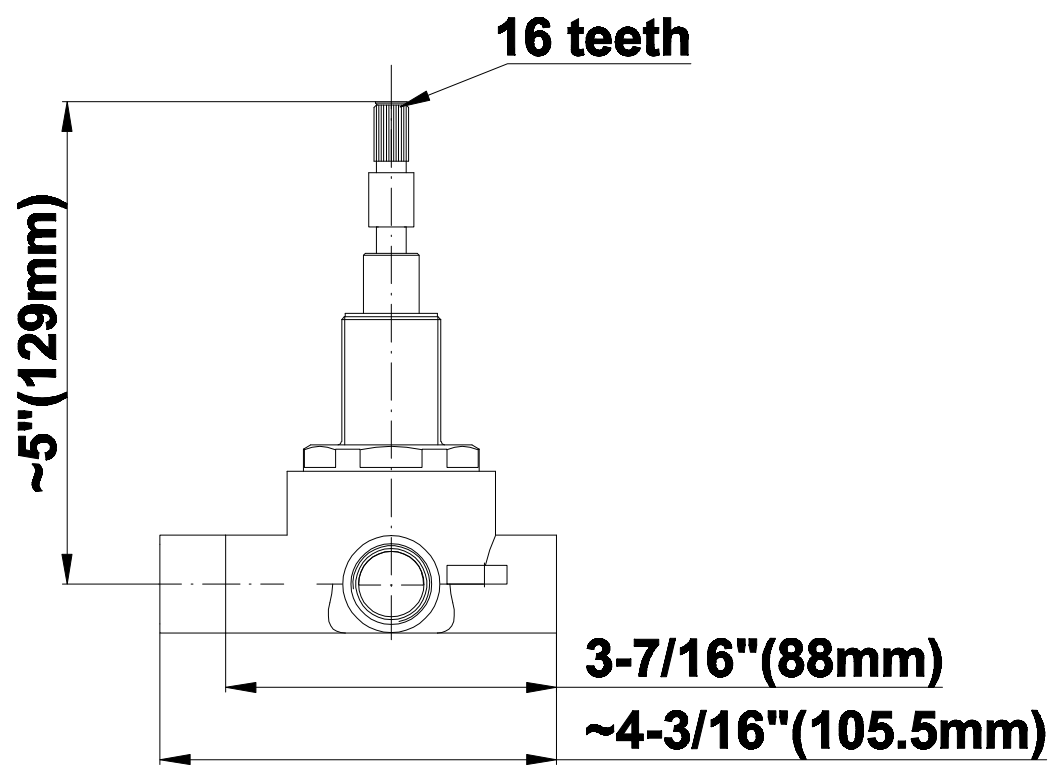

SHOWER
Full Thermostatic Shower System
with Transfer Valve (Rough &
Trim)
GC5.122A-LM31S

GRAFF®

Information

- 3/4" Thermostatic Valve
- 1/2" 4-Port Diverter Valve with 3 outlets and off function
- 8" Showerhead with 12" Arm & Flange
- Swivel Body Sprays (3 pieces)
- Handshower Set w/Wall Bracket
- Showerhead Features No-Clog, Easy-Clean Spray Nozzles
- 3/4" Thermostatic Rough Valve Flow Rate ~18 gpm @60 psi
- Flow Rates: showerhead ≤ 2.5 max gpm, handshower ≤ 1.5 max gpm

Finishes

Polished
Chrome

Steelnox®
(Satin Nickel)

G-8041

SHOWER
3-Way High Flow Transfer Rough
Valve WITH off function
G-8050

GRAFF®

Information

- Intended for use with Thermostatic Shower Systems
- 1/2" 3-way diverter valve with 3 outlets and off function
- Universal inlets/outlets with female threads
- Operates one function at a time
- Supplied with protective plastic cover
- CALGreen compliant depending on functions
- CALGreen

Finishes

Polished
Chrome

Steelnox®
(Satin Nickel)

G-8050

SHOWER
Solar/Structure Transfer Valve
Trim Plates and Handle
G-8066-LM31S-T

GRAFF®

Information

- Single metal lever handle
- Decorative trim plate WITH off function
- Use with G-8050 (4-port thermostatic diverter valve w/stop)
- To complete package, you must order rough diverter valve
- ADA

Finishes

Polished
Chrome

Steelnox®
(Satin Nickel)

G-8066

SHOWER
8" Square Brass Showerhead
G-8438

GRAFF®

Information

- 1/4" thick
- 144 no-clog, easy-clean rubber spray nozzles
- Recommended use with ceiling shower arm
- Recommended for use at no more than 10 degrees tilt
- Showerhead flow rate ≤ 1.8 max gpm
- CALGreen