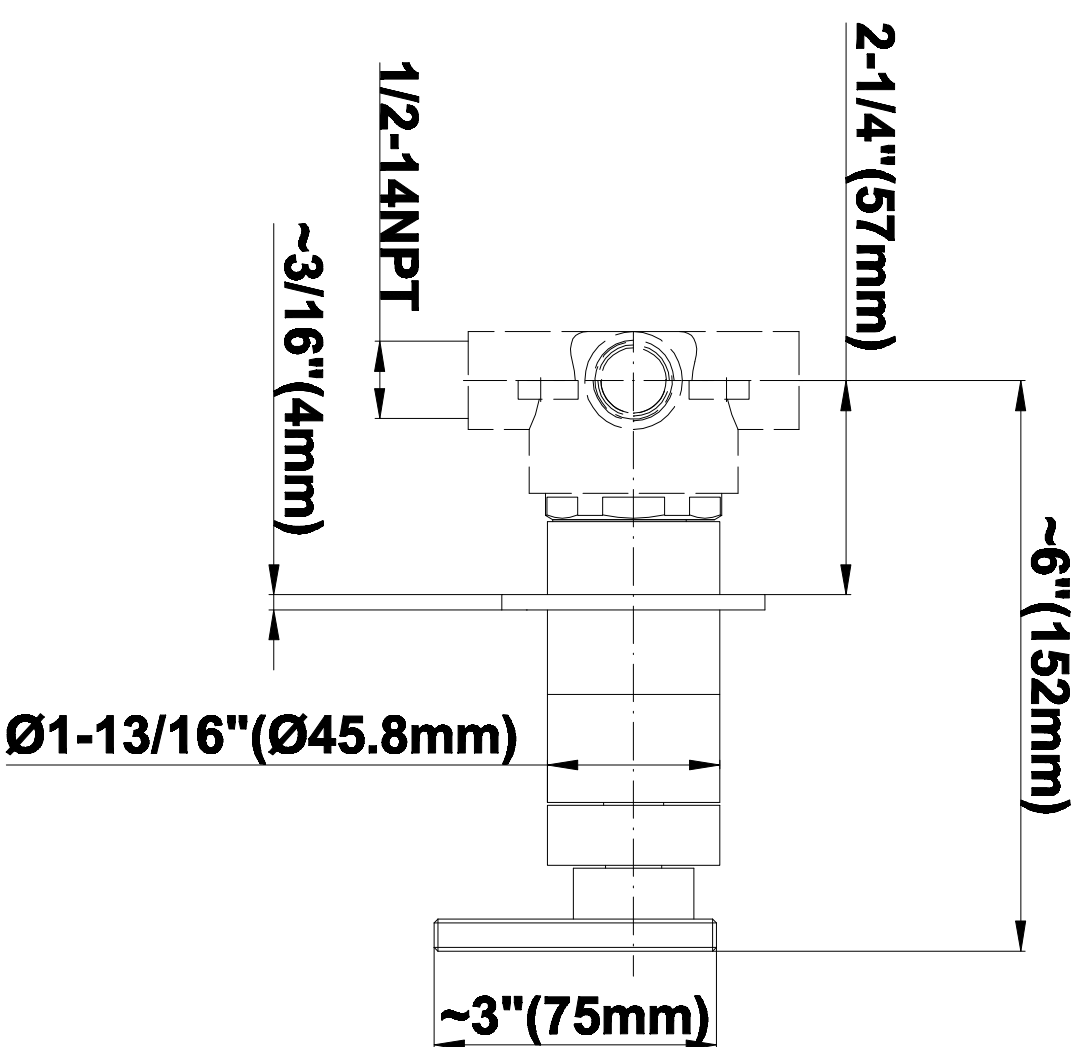

SHOWER
Full Thermostatic Shower System
with Transfer Valve (Rough &
Trim)
GC5.122A-LM31S

GRAFF®

Information

- 3/4" Thermostatic Valve
- 1/2" 4-Port Diverter Valve with 3 outlets and off function
- 8" Showerhead with 12" Arm & Flange
- Swivel Body Sprays (3 pieces)
- Handshower Set w/Wall Bracket
- Showerhead Features No-Clog, Easy-Clean Spray Nozzles
- 3/4" Thermostatic Rough Valve Flow Rate ~18 gpm @60 psi
- Flow Rates: showerhead ≤ 2.5 max gpm, handshower ≤ 1.5 max gpm

SHOWER
Rough
G-8005

GRAFF®

Information

- 18.4 gpm @ 60 psi
- 3/4" universal inlets/outlets with female threads
- Built-in service stops
- Complete serviceability from front of all units
- Supplied with protective plastic cover
- Thermostatic valve uses a paraffin wax cartridge

Finishes

Polished
Chrome

Steelnox®
(Satin Nickel)

G-8066

SHOWER
8" Square Brass Showerhead
G-8438

GRAFF®

Information

- 1/4" thick
- 144 no-clog, easy-clean rubber spray nozzles
- Recommended use with ceiling shower arm
- Recommended for use at no more than 10 degrees tilt
- Showerhead flow rate ≤ 1.8 max gpm
- CALGreen

Finishes

Polished
Chrome

SteelInox®
(Satin Nickel)

G-8438

Aqua-Sense Collection
Contemporary 8" Square Showerhead

Product Features

- 1/4" thick
- 144 no-clog, easy-clean rubber spray nozzles
- Showerhead flow rate ≤ 1.8 max gpm