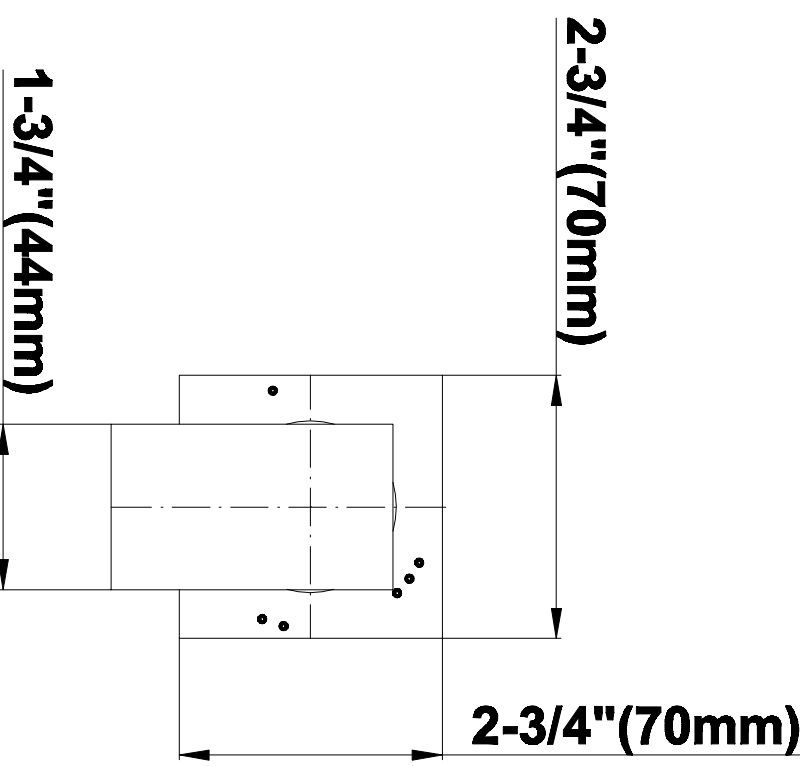

SHOWER
Full Thermostatic Shower System
with Transfer Valve (Rough &
Trim)
GC5.122A-LM31S

GRAFF®

Information

- 3/4" Thermostatic Valve
- 1/2" 4-Port Diverter Valve with 3 outlets and off function
- 8" Showerhead with 12" Arm & Flange
- Swivel Body Sprays (3 pieces)
- Handshower Set w/Wall Bracket
- Showerhead Features No-Clog, Easy-Clean Spray Nozzles
- 3/4" Thermostatic Rough Valve Flow Rate ~18 gpm @60 psi
- Flow Rates: showerhead ≤ 2.5 max gpm, handshower ≤ 1.5 max gpm

Finishes

Polished
Chrome

Steelnox®
(Satin Nickel)

G-8066

SHOWER
8" Square Brass Showerhead
G-8438

GRAFF®

Information

- 1/4" thick
- 144 no-clog, easy-clean rubber spray nozzles
- Recommended use with ceiling shower arm
- Recommended for use at no more than 10 degrees tilt
- Showerhead flow rate ≤ 1.8 max gpm
- CALGreen

Finishes

Polished
Chrome

SteelInox®
(Satin Nickel)

G-8438

Aqua-Sense Collection
Contemporary 8" Square Showerhead

Product Features

- 1/4" thick
- 144 no-clog, easy-clean rubber spray nozzles
- Showerhead flow rate ≤ 1.8 max gpm