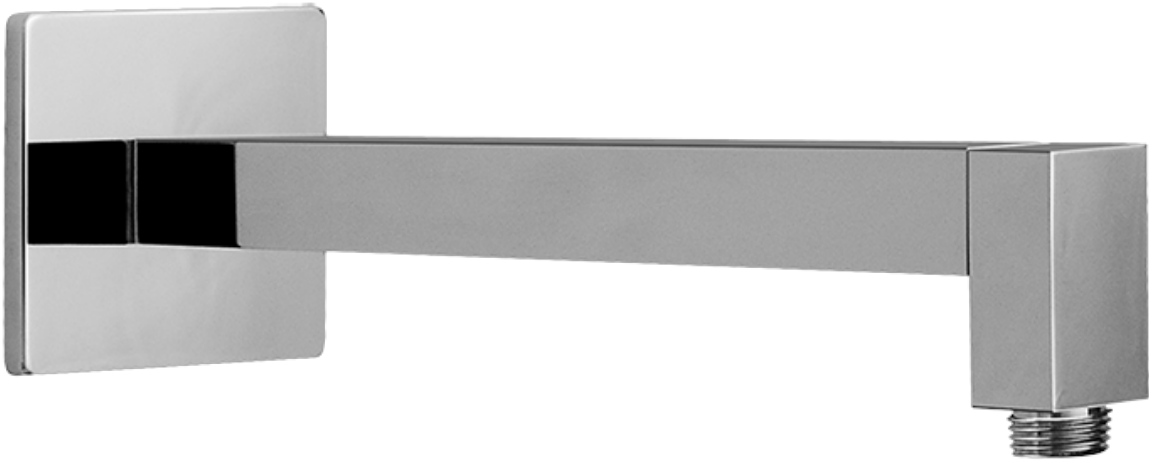

Finishes

Polished
Chrome

Steelnox[®]
(Satin Nickel)

G-8497

Shower Components

Contemporary Flush-Mount Body Spray with Solid Brass Swivel Head

Product Features

- 12 no-clog, easy-clean silicone jets
- Metal ball-joint allows for 18° angle adjustment of body spray
- Brass wall escutcheon and Flush-mounted trim
- 1/2" NPT female thread inlet
- Body spray flow rate ≤ 1.5 max gpm

SHOWER
Contemporary 12" Shower Arm
G-8530

GRAFF®

Information

- Includes arm and square flange
- 1/2" NPT male thread inlet
- For use with all showerheads (especially G-8438)

Finishes

Polished
Chrome

Steelnox®
(Satin Nickel)