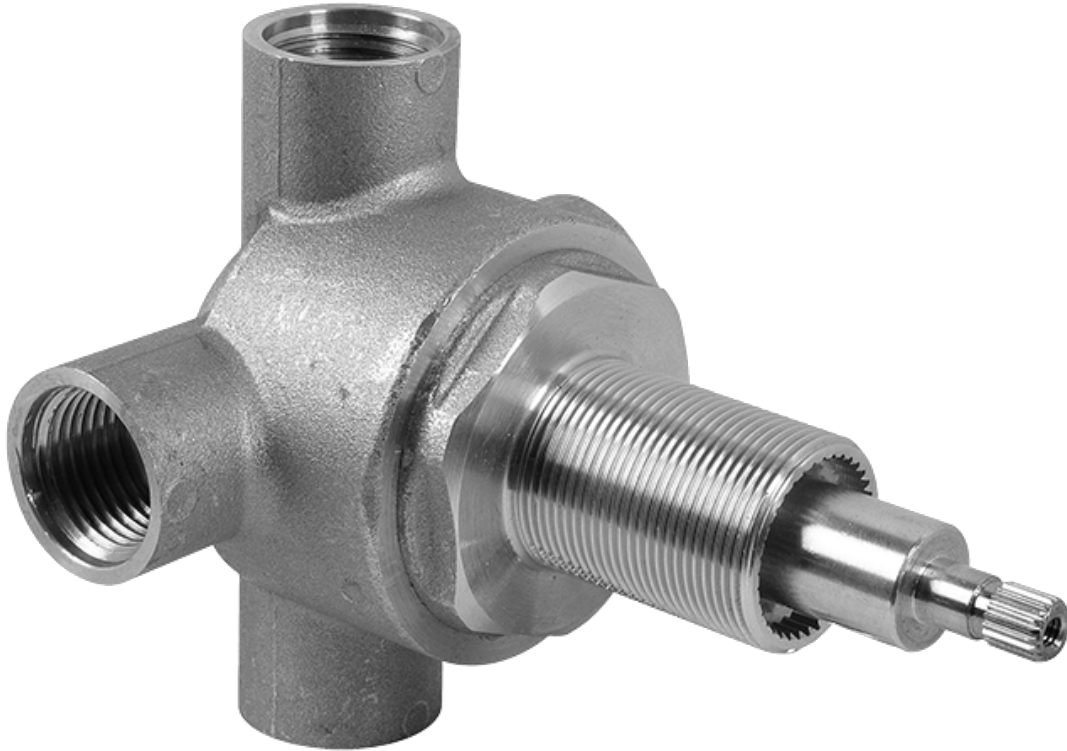

SHOWER
Full Thermostatic Shower System
with Transfer Valve (Rough &
Trim)
GC5.122A-LM31S

GRAFF®

Information

- 3/4" Thermostatic Valve
- 1/2" 4-Port Diverter Valve with 3 outlets and off function
- 8" Showerhead with 12" Arm & Flange
- Swivel Body Sprays (3 pieces)
- Handshower Set w/Wall Bracket
- Showerhead Features No-Clog, Easy-Clean Spray Nozzles
- 3/4" Thermostatic Rough Valve Flow Rate ~18 gpm @60 psi
- Flow Rates: showerhead ≤ 2.5 max gpm, handshower ≤ 1.5 max gpm

Finishes

Polished
Chrome

Steelnox®
(Satin Nickel)

G-8041

SHOWER
3-Way High Flow Transfer Rough
Valve WITH off function
G-8050

GRAFF®

Information

- Intended for use with Thermostatic Shower Systems
- 1/2" 3-way diverter valve with 3 outlets and off function
- Universal inlets/outlets with female threads
- Operates one function at a time
- Supplied with protective plastic cover
- CALGreen compliant depending on functions
- CALGreen

Finishes

Polished
Chrome

Steelnox®
(Satin Nickel)

G-8050

SHOWER
Solar/Structure Transfer Valve
Trim Plates and Handle
G-8066-LM31S-T

GRAFF®

Information

- Single metal lever handle
- Decorative trim plate WITH off function
- Use with G-8050 (4-port thermostatic diverter valve w/stop)
- To complete package, you must order rough diverter valve
- ADA

Finishes

Polished
Chrome

Steelnox®
(Satin Nickel)

G-8066

SHOWER
8" Square Brass Showerhead
G-8438

GRAFF®

Information

- 1/4" thick
- 144 no-clog, easy-clean rubber spray nozzles
- Recommended use with ceiling shower arm
- Recommended for use at no more than 10 degrees tilt
- Showerhead flow rate ≤ 1.8 max gpm
- CALGreen