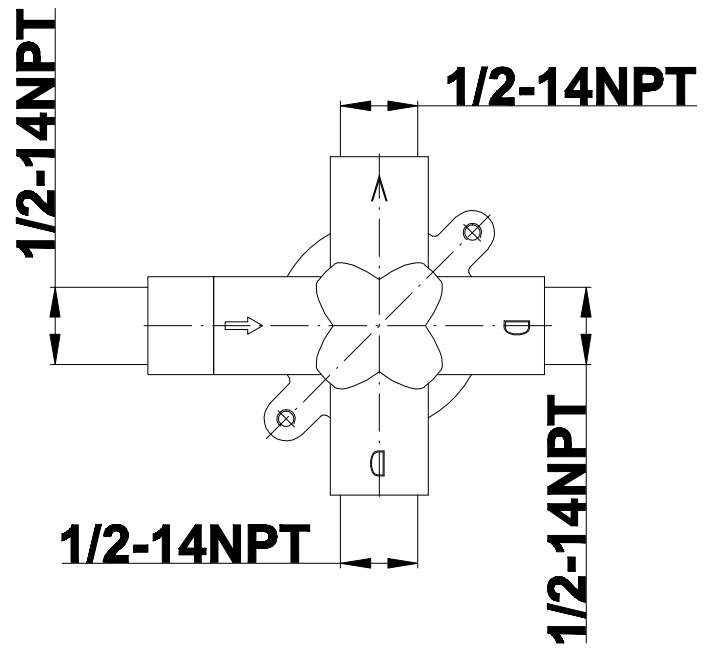

SHOWER
Full Thermostatic Shower System
with Transfer Valve (Rough &
Trim)
GC5.122A-LM31S

GRAFF®

Information

- 3/4" Thermostatic Valve
- 1/2" 4-Port Diverter Valve with 3 outlets and off function
- 8" Showerhead with 12" Arm & Flange
- Swivel Body Sprays (3 pieces)
- Handshower Set w/Wall Bracket
- Showerhead Features No-Clog, Easy-Clean Spray Nozzles
- 3/4" Thermostatic Rough Valve Flow Rate ~18 gpm @60 psi
- Flow Rates: showerhead ≤ 2.5 max gpm, handshower ≤ 1.5 max gpm

Finishes

Polished
Chrome

Steelnox®
(Satin Nickel)

G-8041

SHOWER
3-Way High Flow Transfer Rough
Valve WITH off function
G-8050

GRAFF®

Information

- Intended for use with Thermostatic Shower Systems
- 1/2" 3-way diverter valve with 3 outlets and off function
- Universal inlets/outlets with female threads
- Operates one function at a time
- Supplied with protective plastic cover
- CALGreen compliant depending on functions
- CALGreen

Finishes

Polished
Chrome

Steelnox®
(Satin Nickel)

G-8050

SHOWER
Solar/Structure Transfer Valve
Trim Plates and Handle
G-8066-LM31S-T

GRAFF®

Information

- Single metal lever handle
- Decorative trim plate WITH off function
- Use with G-8050 (4-port thermostatic diverter valve w/stop)
- To complete package, you must order rough diverter valve
- ADA

Finishes

Polished
Chrome

Steelnox®
(Satin Nickel)

G-8066

SHOWER
8" Square Brass Showerhead
G-8438

GRAFF®

Information

- 1/4" thick
- 144 no-clog, easy-clean rubber spray nozzles
- Recommended use with ceiling shower arm
- Recommended for use at no more than 10 degrees tilt
- Showerhead flow rate ≤ 1.8 max gpm
- CALGreen