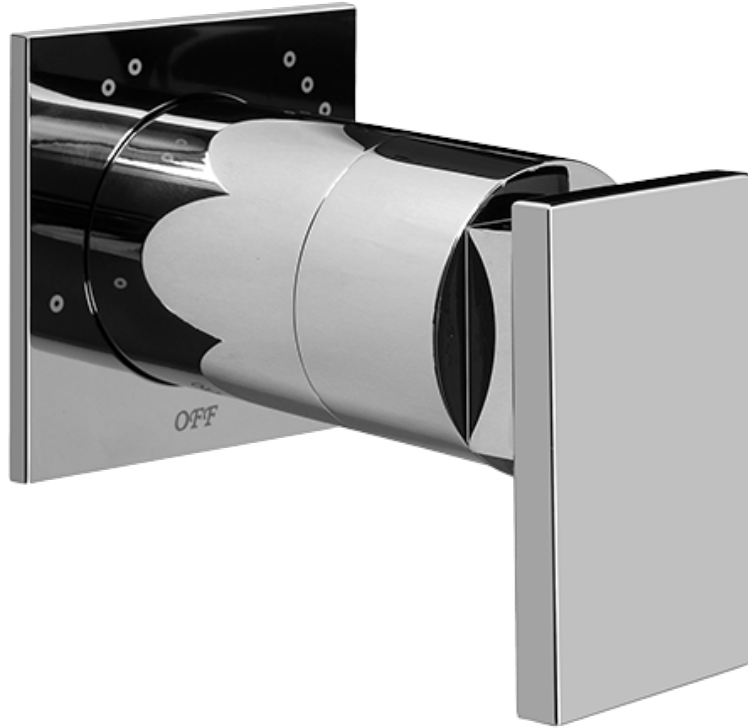

SHOWER
Full Thermostatic Shower System
with Transfer Valve (Rough &
Trim)
GC5.122A-LM31S

GRAFF®

Information

- 3/4" Thermostatic Valve
- 1/2" 4-Port Diverter Valve with 3 outlets and off function
- 8" Showerhead with 12" Arm & Flange
- Swivel Body Sprays (3 pieces)
- Handshower Set w/Wall Bracket
- Showerhead Features No-Clog, Easy-Clean Spray Nozzles
- 3/4" Thermostatic Rough Valve Flow Rate ~18 gpm @60 psi
- Flow Rates: showerhead ≤ 2.5 max gpm, handshower ≤ 1.5 max gpm

Finishes

Polished
Chrome

Steelnox®
(Satin Nickel)

SHOWER
Solar/Structure SOLID Trim Plate
w/Handle
G-8041-LM31S-T

GRAFF®

Information

- Single metal handle
- Decorative trim plate
- Use with G-8000 or G-8005 thermostatic rough valve
- To complete package, you must order rough valve
- ADA

Finishes

Polished
Chrome

Steelnox®
(Satin Nickel)

G-8041

SHOWER
3-Way High Flow Transfer Rough
Valve WITH off function
G-8050

GRAFF®

Information

- Intended for use with Thermostatic Shower Systems
- 1/2" 3-way diverter valve with 3 outlets and off function
- Universal inlets/outlets with female threads
- Operates one function at a time
- Supplied with protective plastic cover
- CALGreen compliant depending on functions
- CALGreen

Finishes

Polished
Chrome

Steelnox®
(Satin Nickel)

G-8050

SHOWER
Solar/Structure Transfer Valve
Trim Plates and Handle
G-8066-LM31S-T

GRAFF®

Information

- Single metal lever handle
- Decorative trim plate WITH off function
- Use with G-8050 (4-port thermostatic diverter valve w/stop)
- To complete package, you must order rough diverter valve
- ADA