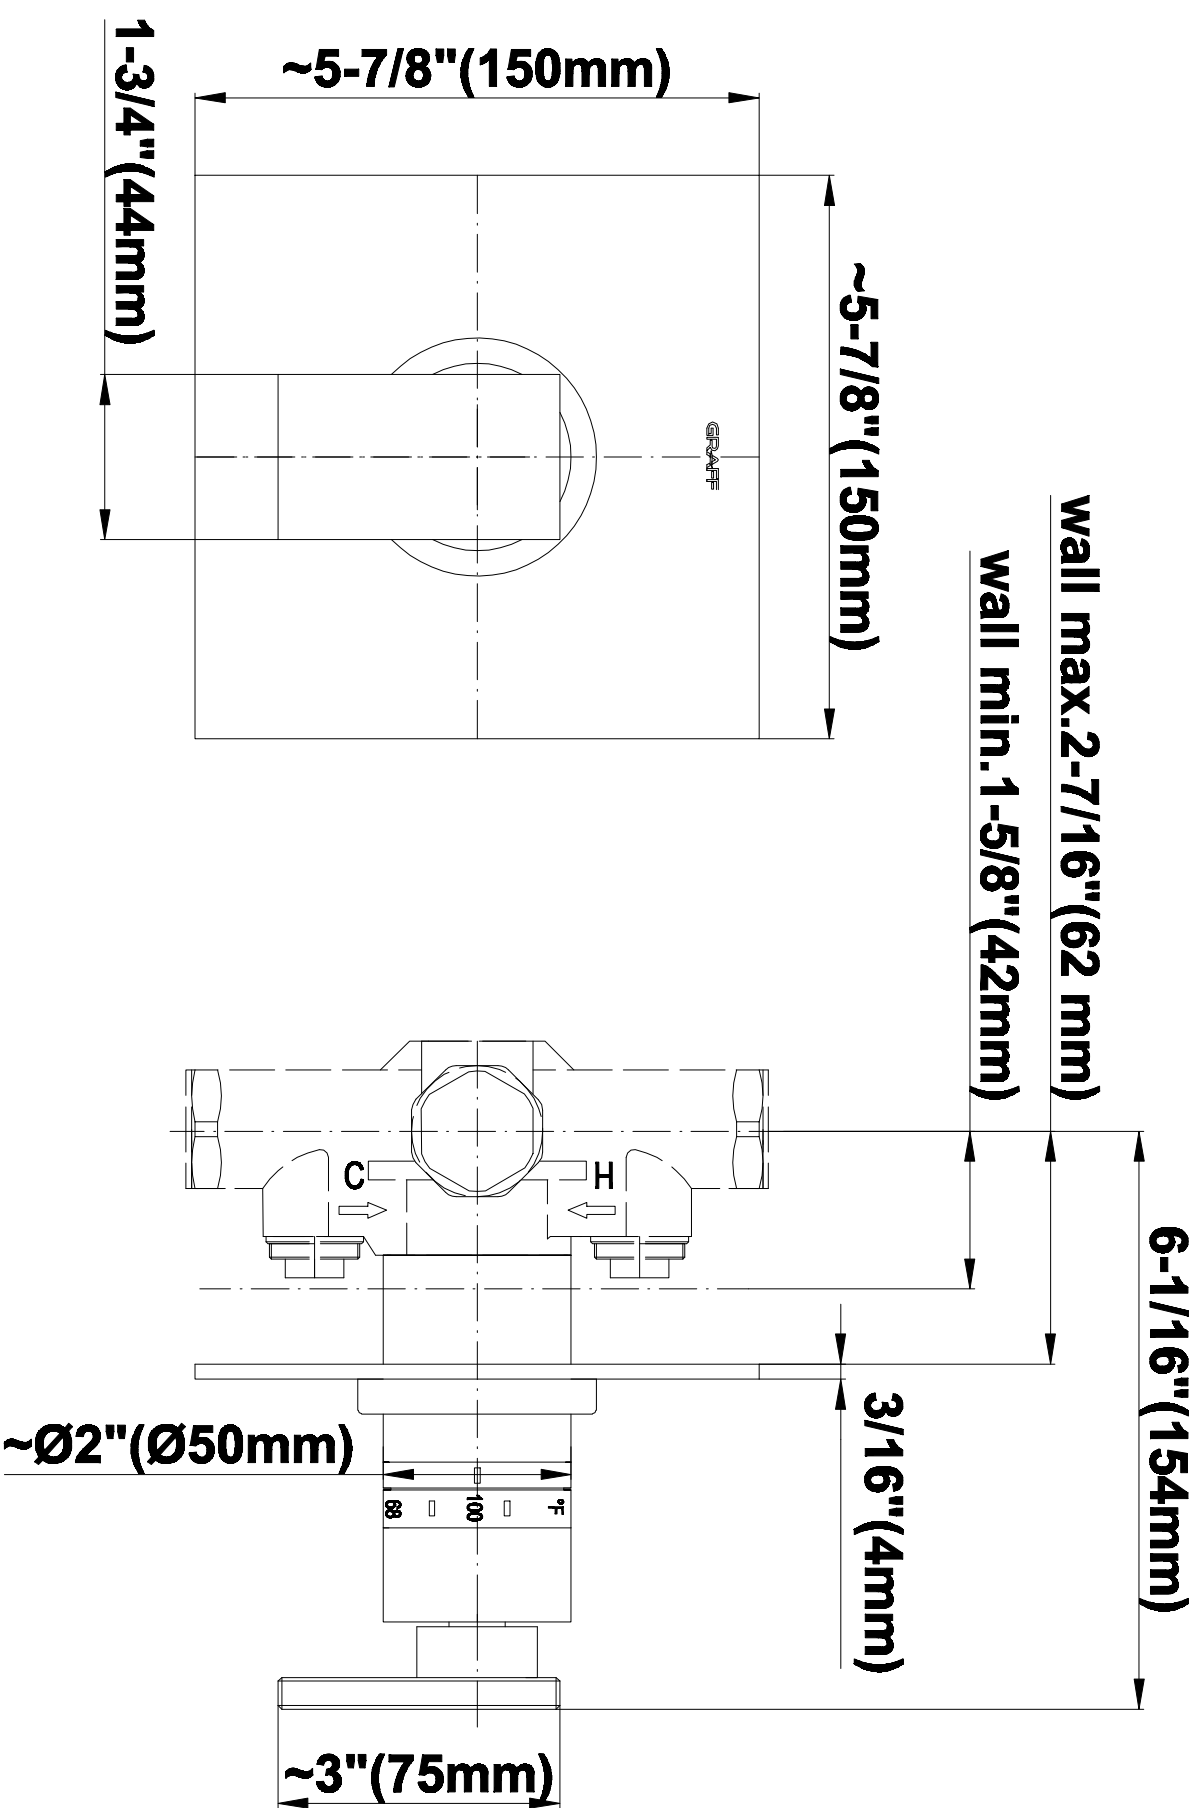

SHOWER
Full Thermostatic Shower System
with Transfer Valve (Rough &
Trim)
GC5.122A-LM31S

GRAFF®

Information

- 3/4" Thermostatic Valve
- 1/2" 4-Port Diverter Valve with 3 outlets and off function
- 8" Showerhead with 12" Arm & Flange
- Swivel Body Sprays (3 pieces)
- Handshower Set w/Wall Bracket
- Showerhead Features No-Clog, Easy-Clean Spray Nozzles
- 3/4" Thermostatic Rough Valve Flow Rate ~18 gpm @60 psi
- Flow Rates: showerhead ≤ 2.5 max gpm, handshower ≤ 1.5 max gpm

SHOWER
Rough
G-8005

GRAFF®

Information

- 18.4 gpm @ 60 psi
- 3/4" universal inlets/outlets with female threads
- Built-in service stops
- Complete serviceability from front of all units
- Supplied with protective plastic cover
- Thermostatic valve uses a paraffin wax cartridge

Finishes

Polished
Chrome

Steelnox®
(Satin Nickel)

G-8041

SHOWER
3-Way High Flow Transfer Rough
Valve WITH off function
G-8050

GRAFF®

Information

- Intended for use with Thermostatic Shower Systems
- 1/2" 3-way diverter valve with 3 outlets and off function
- Universal inlets/outlets with female threads
- Operates one function at a time
- Supplied with protective plastic cover
- CALGreen compliant depending on functions
- CALGreen

Finishes

Polished
Chrome

Steelnox®
(Satin Nickel)

G-8066

SHOWER
8" Square Brass Showerhead
G-8438

GRAFF®

Information

- 1/4" thick
- 144 no-clog, easy-clean rubber spray nozzles
- Recommended use with ceiling shower arm
- Recommended for use at no more than 10 degrees tilt
- Showerhead flow rate ≤ 1.8 max gpm
- CALGreen