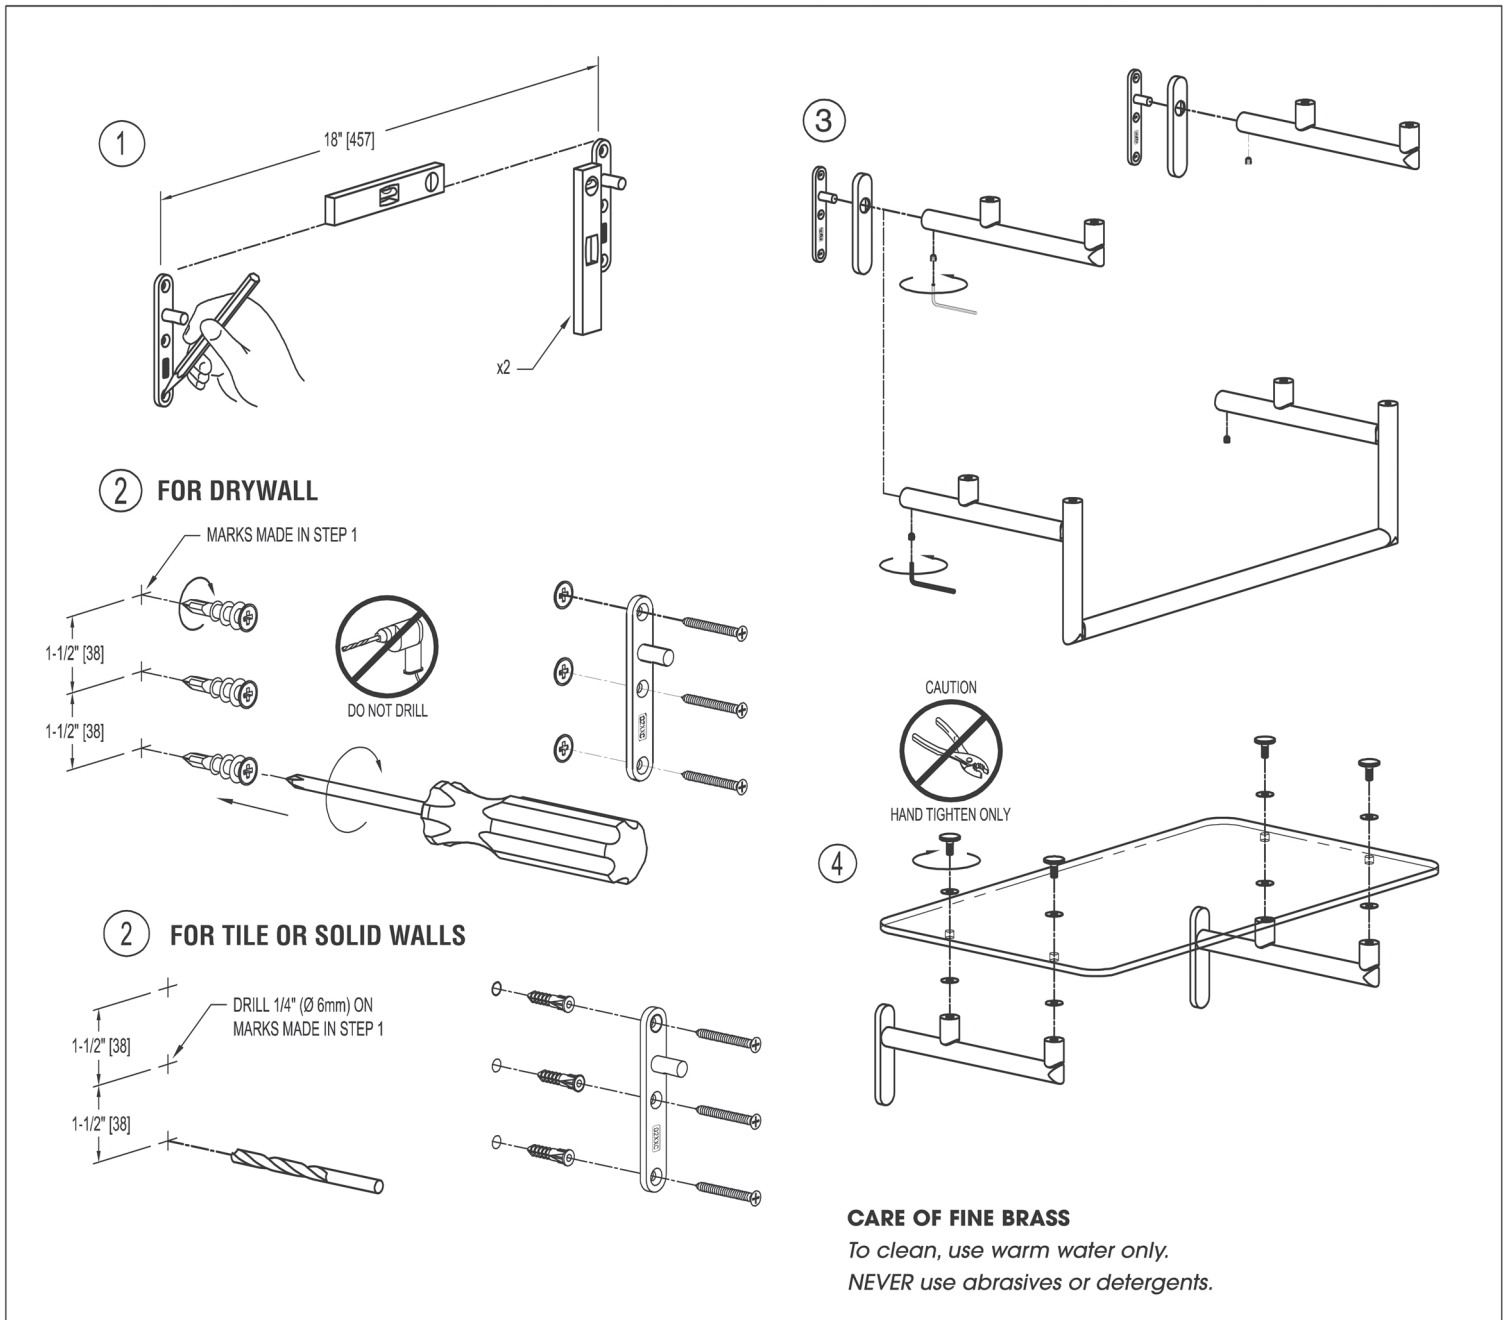

SINE®

HOTEL SHELVES 0240 & 0243 INSTALLATION INSTRUCTIONS

Complement your purchase with other fine accessories from GINGER®.

GINGER

Luxury For Your Lifestyle™

2001 CARNEGIE AVENUE
SANTA ANA, CA 92705
949-417-5207
www.gingerco.com