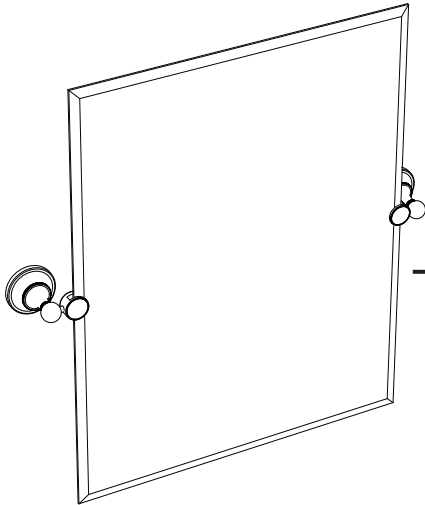

# Tiara Collection

General Specifications

Pivoting Frameless  
Rectangle Mirror  
(Beveled)

- #4329SM (Chrome)
- #4339SM (Satin Nickel)
- #4349SM (Bronze)