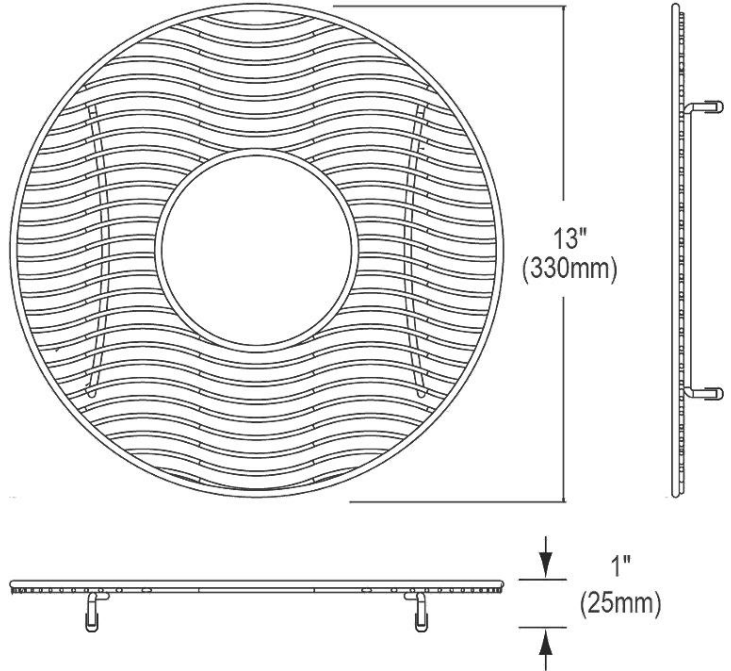

PART: _____ QTY: _____

PROJECT: _____

CONTACT: _____

DATE: _____

NOTES: _____

APPROVAL: _____

In keeping with our policy of continuing product improvement, Elkay reserves the right to change product specifications without notice. Please visit elkay.com for the most current version of Elkay product specification sheets. This specification describes an Elkay product with design, quality, and functional benefits to the user. When making a comparison of other producers' offerings, be certain these features are not overlooked.